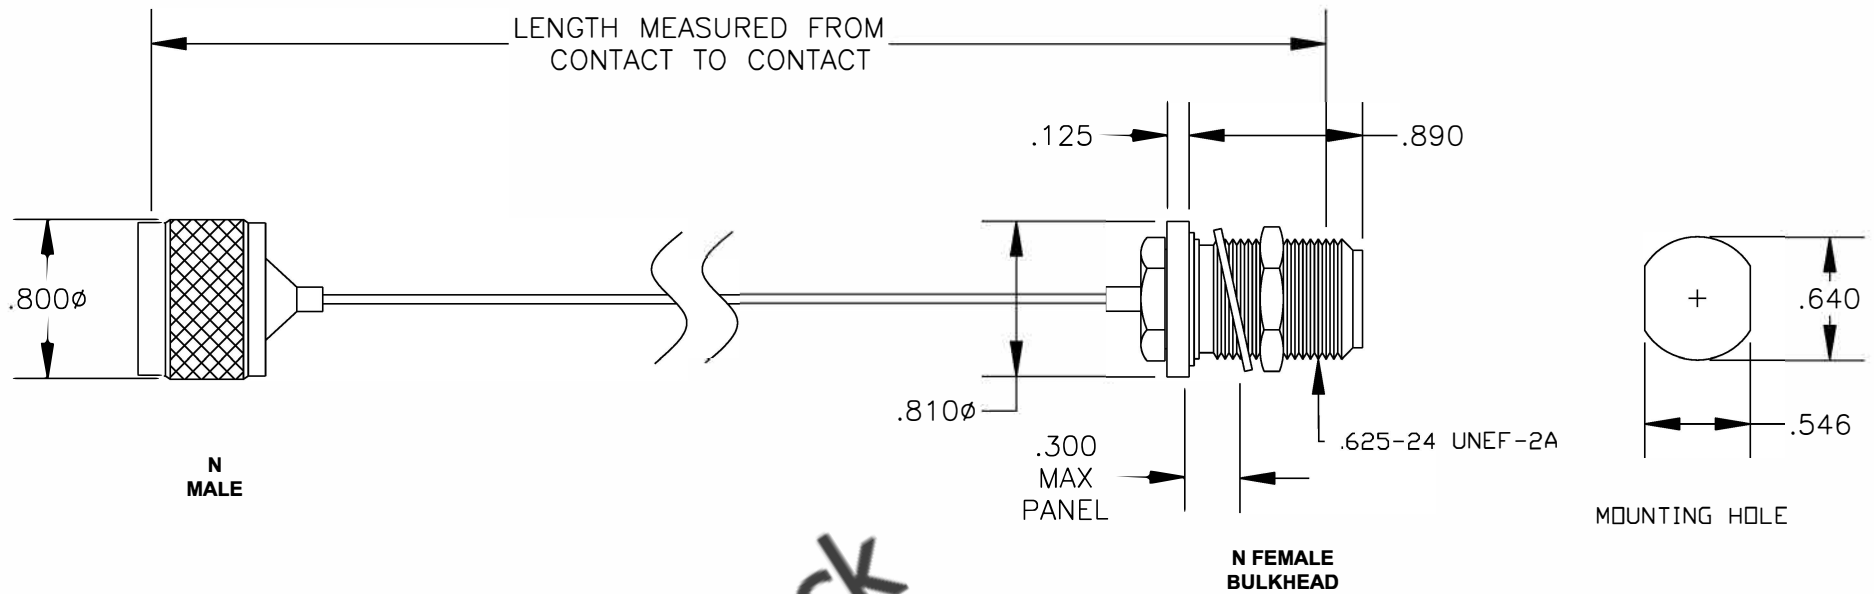

COMPONENTS	IMPEDANCE
N MALE	50 OHM
N FEMALE BULKHEAD	50 OHM
PE-SR047FL	50 OHM

Standard Lengths	
-12	12"
-24	24"
-36	36"
-48	48"
-60	60"
-XXX	Custom Length in inches

RoHS
Compliance
Certified

 8TH FLOOR, BUILDING 1, YONGFU SCIENCE AND TECHNOLOGY CENTER INDUSTRIAL PARK, NANZHA DISTRICT 5, HUMEN, 523900, DONGGUAN, GUANGDONG, CHINA				
ebee stock WEBSITE: www.ebee stock.com EMAIL: sales@ebee stock.com COAXIAL & FIBER OPTICS				
<h1>ET27005</h1>	DES. CABLE ASSEMBLY, PE-SR047FL, N MALE TO N FEMALE BULKHEAD (LEAD FREE)			
REV. A	FSCM NO. 53919	CAD FILE 012508	SCALE N/A	SIZE A 147

NOTES:

1. UNLESS OTHERWISE SPECIFIED ALL DIMENSIONS ARE NOMINAL.
2. ALL SPECIFICATIONS ARE SUBJECT TO CHANGE WITHOUT NOTICE AT ANY TIME.
3. DIMENSIONS ARE IN INCHES.
4. LENGTH TOLERANCE IS $\pm 1.5\%$ OR $\pm 3/8"$, WHICHEVER IS GREATER.