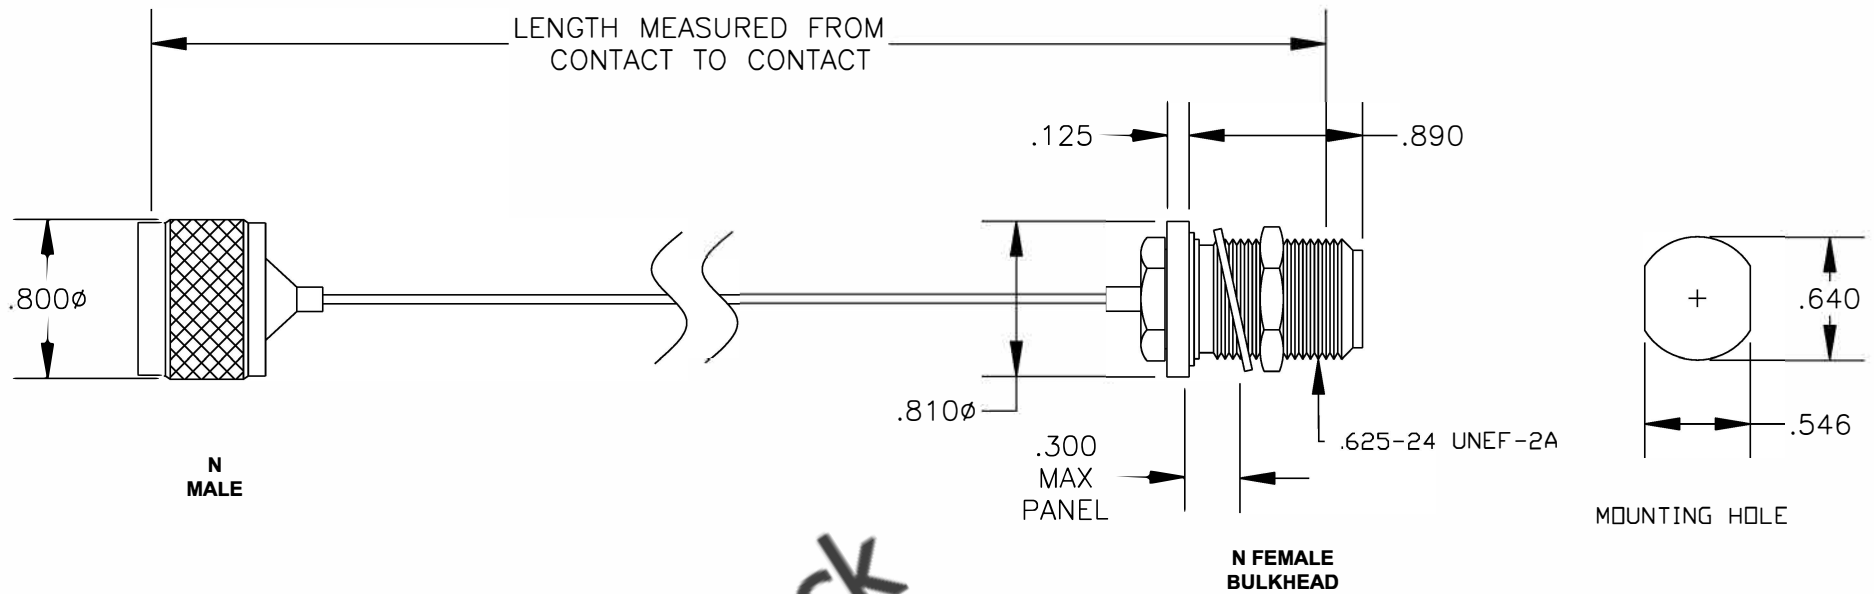

COMPONENTS	IMPEDANCE
N MALE	50 OHM
N FEMALE BULKHEAD	50 OHM
PE-SR047FL	50 OHM

Standard Lengths	
-12	12"
-24	24"
-36	36"
-48	48"
-60	60"
-XXX	Custom Length in inches

RoHS
Compliance
Certified

8TH FLOOR, BUILDING 1, YONGFU SCIENCE AND TECHNOLOGY CENTER INDUSTRIAL PARK, NANZHA DISTRICT 5, HUMEN, 523900, DONGGUAN, GUANGDONG, CHINA
 WEBSITE: www.ebeestock.com
 EMAIL: sales@ebeestock.com
COAXIAL & FIBER OPTICS

ET2700*		DES. CABLE ASSEMBLY, PE-SR047FL, N MALE TO N FEMALE BULKHEAD (LEAD FREE)		
REV. A	FSCM NO. 53919	CAD FILE 012508	SCALE N/A	SIZE A 147

- NOTES:**
1. UNLESS OTHERWISE SPECIFIED ALL DIMENSIONS ARE NOMINAL.
 2. ALL SPECIFICATIONS ARE SUBJECT TO CHANGE WITHOUT NOTICE AT ANY TIME.
 3. DIMENSIONS ARE IN INCHES.
 4. LENGTH TOLERANCE IS $\pm 1.5\%$ OR $\pm 3/8"$, WHICHEVER IS GREATER.