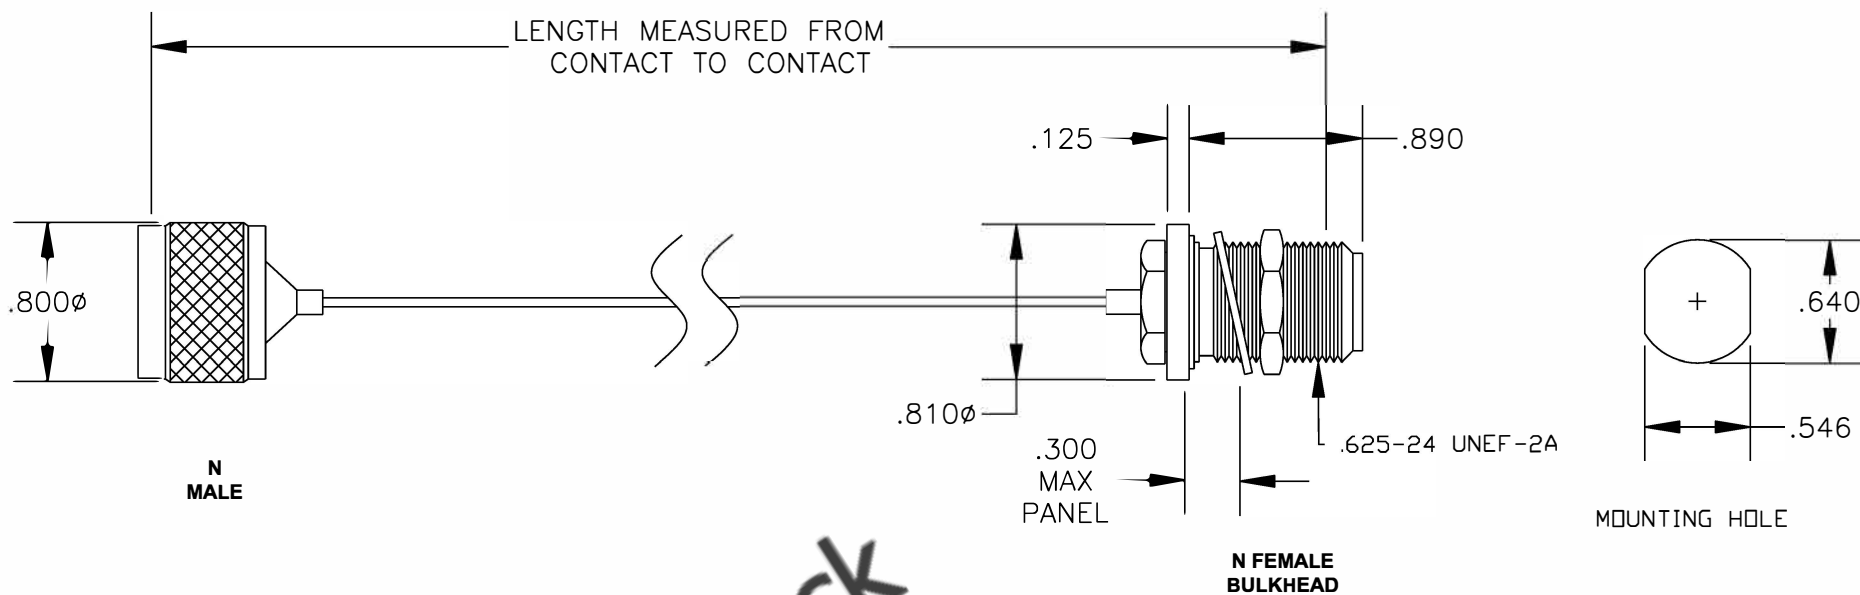

COMPONENTS	IMPEDANCE
N MALE	50 OHM
N FEMALE BULKHEAD	50 OHM
PE-SR047FL	50 OHM

Standard Lengths	
-12	12"
-24	24"
-36	36"
-48	48"
-60	60"
-XXX	Custom Length in inches

RoHS
Compliance
Certified

8TH FLOOR, BUILDING 1, YONGFU SCIENCE AND TECHNOLOGY CENTER INDUSTRIAL PARK, NANZHA DISTRICT 5, HUMEN, 523900, DONGGUAN, GUANGDONG, CHINA
 WEBSITE: www.ebeestock.com
 EMAIL: sales@ebeestock.com
COAXIAL & FIBER OPTICS

ET2700+		DES. CABLE ASSEMBLY, PE-SR047FL, N MALE TO N FEMALE BULKHEAD (LEAD FREE)	
----------------	--	--	--

REV. A	FSCM NO. 53919	CAD FILE 012508	SCALE N/A	SIZE A 147
--------	----------------	-----------------	-----------	------------

- NOTES:**
- UNLESS OTHERWISE SPECIFIED ALL DIMENSIONS ARE NOMINAL.
 - ALL SPECIFICATIONS ARE SUBJECT TO CHANGE WITHOUT NOTICE AT ANY TIME.
 - DIMENSIONS ARE IN INCHES.
 - LENGTH TOLERANCE IS $\pm 1.5\%$ OR $\pm 3/8"$, WHICHEVER IS GREATER.