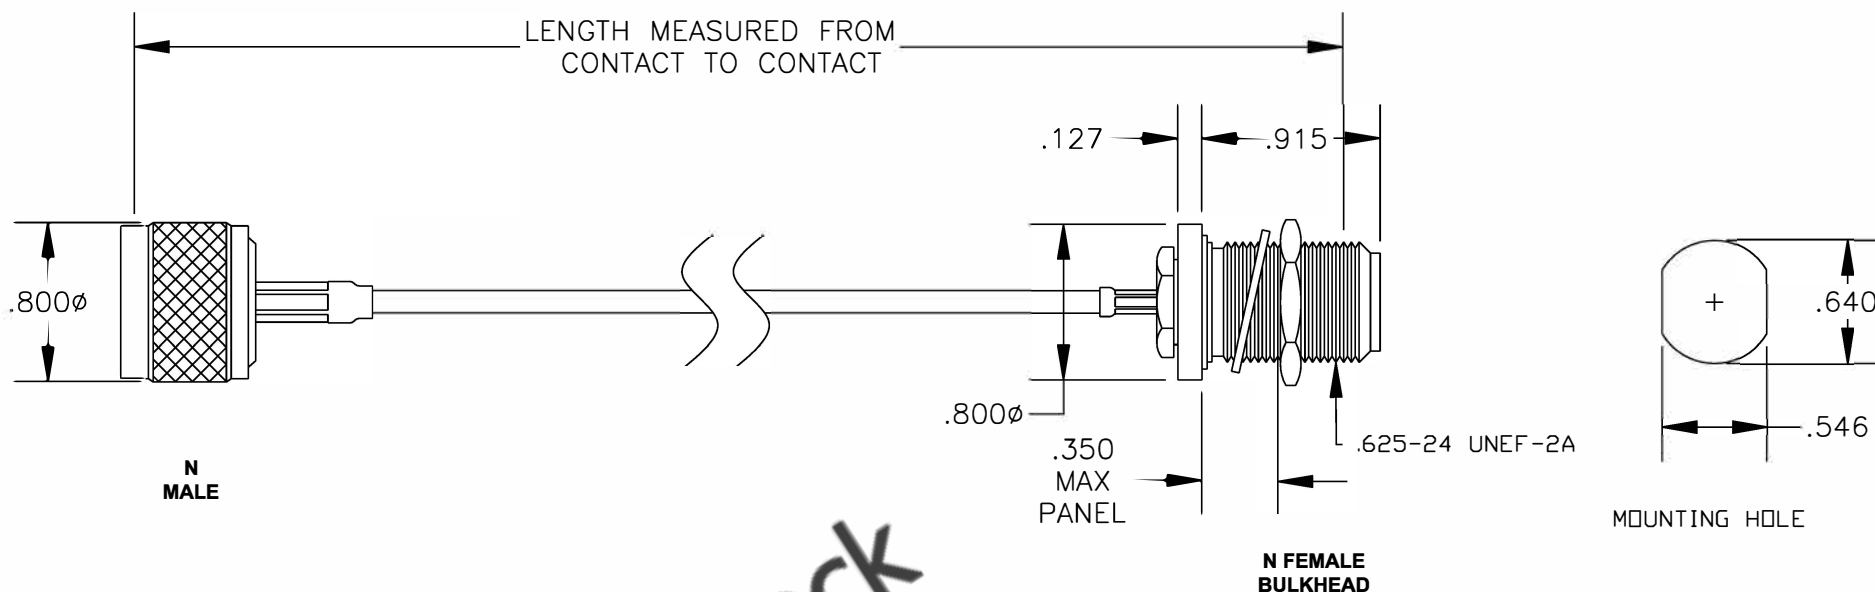

COMPONENTS	IMPEDANCE
N MALE	50 OHM
N FEMALE BULKHEAD	50 OHM
RG188A/U	50 OHM

Standard Lengths	
-12	12"
-24	24"
-36	36"
-48	48"
-60	60"
-XXX	Custom Length in inches

8TH FLOOR, BUILDING 1, YONGFU SCIENCE AND TECHNOLOGY CENTER INDUSTRIAL PARK, NANZHA DISTRICT 5, HUMEN, 523900, DONGGUAN, GUANGDONG, CHINA
 WEBSITE: www.ebeeStock.com
 EMAIL: sales@ebeeStock.com
COAXIAL & FIBER OPTICS

ET27036	DES. CABLE ASSEMBLY, RG188A/U, N MALE TO N FEMALE BULKHEAD
----------------	--

REV. A	FSCM NO. 53919	CAD FILE 012508	SCALE N/A	SIZE A 147
--------	----------------	-----------------	-----------	------------

- NOTES:**
1. UNLESS OTHERWISE SPECIFIED ALL DIMENSIONS ARE NOMINAL.
 2. ALL SPECIFICATIONS ARE SUBJECT TO CHANGE WITHOUT NOTICE AT ANY TIME.
 3. DIMENSIONS ARE IN INCHES.
 4. LENGTH TOLERANCE IS $\pm 1.5\%$ OR $\pm 3/8"$, WHICHEVER IS GREATER.