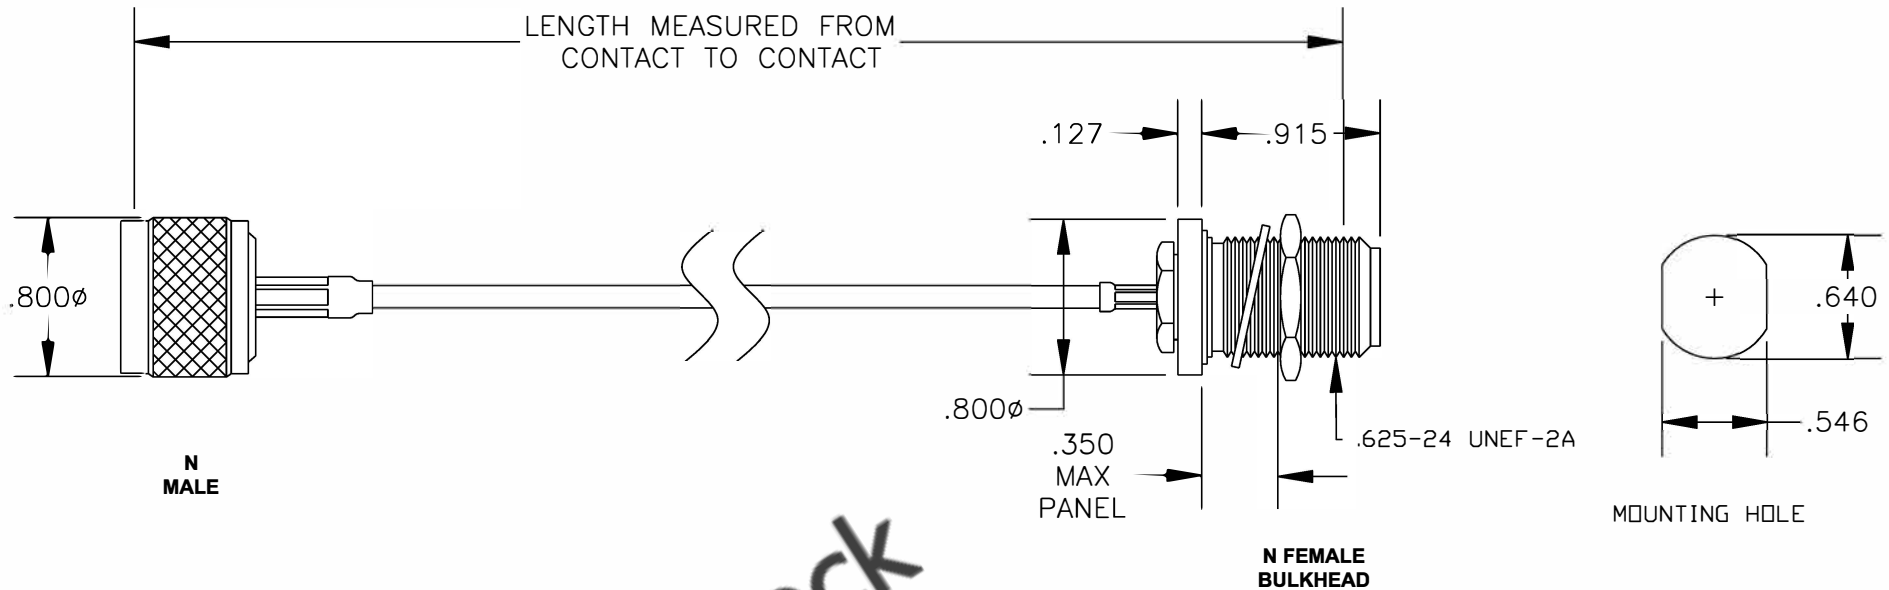

COMPONENTS	IMPEDANCE
N MALE	50 OHM
N FEMALE BULKHEAD	50 OHM
RG188A/U	50 OHM

Standard Lengths	
-12	12"
-24	24"
-36	36"
-48	48"
-60	60"
-XXX	Custom Length in inches

8TH FLOOR, BUILDING 1, YONGFU SCIENCE AND TECHNOLOGY CENTER INDUSTRIAL PARK, NANZHA DISTRICT 5, HUMEN, 523900, DONGGUAN, GUANGDONG, CHINA
 WEBSITE: www.ebeeStock.com
 EMAIL: sales@ebeeStock.com
COAXIAL & FIBER OPTICS

ET270' +	DES. CABLE ASSEMBLY, RG188A/U, N MALE TO N FEMALE BULKHEAD
-----------------	--

REV. A	FSCM NO. 53919	CAD FILE 012508	SCALE N/A	SIZE A 147
--------	----------------	-----------------	-----------	------------

- NOTES:**
1. UNLESS OTHERWISE SPECIFIED ALL DIMENSIONS ARE NOMINAL.
 2. ALL SPECIFICATIONS ARE SUBJECT TO CHANGE WITHOUT NOTICE AT ANY TIME.
 3. DIMENSIONS ARE IN INCHES.
 4. LENGTH TOLERANCE IS $\pm 1.5\%$ OR $\pm 3/8"$, WHICHEVER IS GREATER.