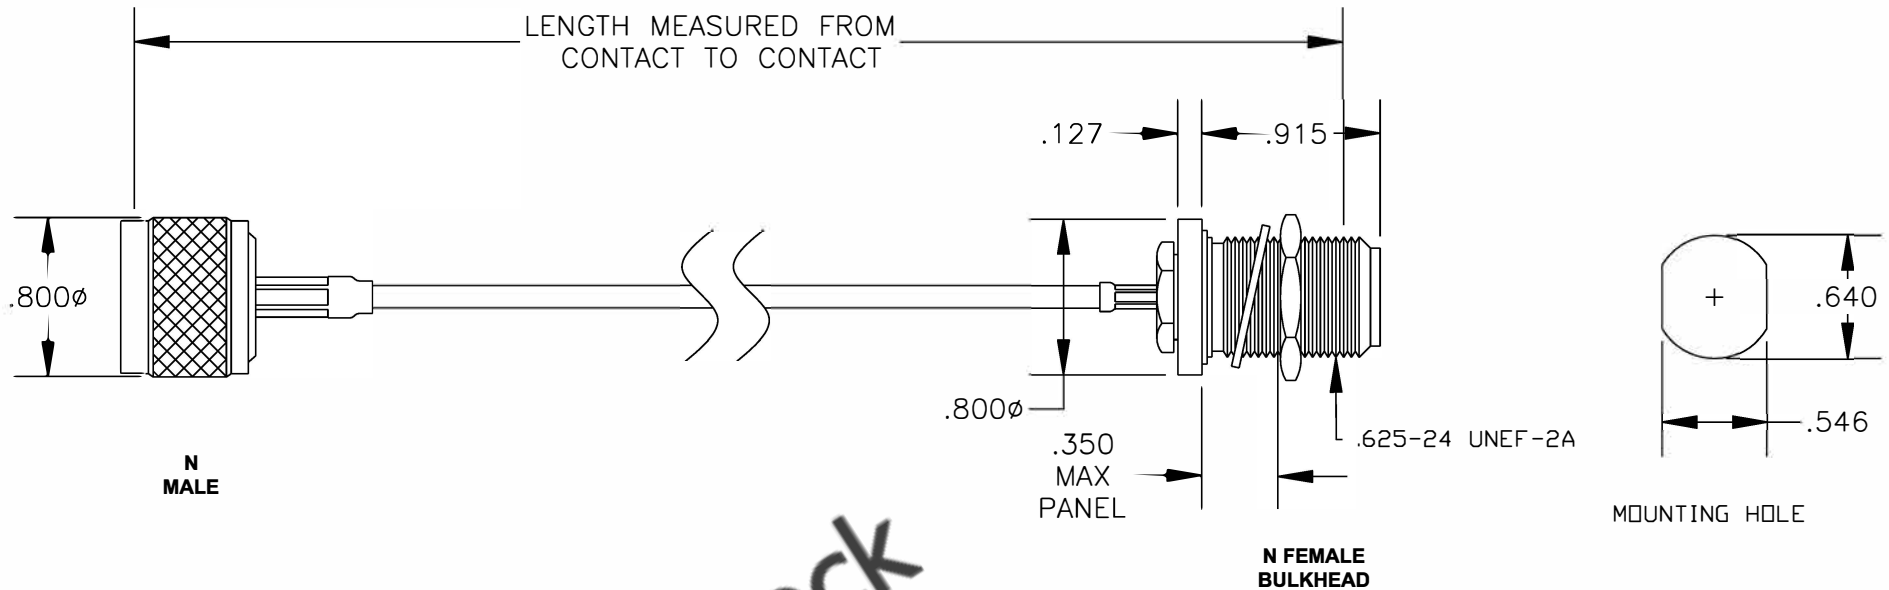

COMPONENTS	IMPEDANCE
N MALE	50 OHM
N FEMALE BULKHEAD	50 OHM
RG188A/U	50 OHM

Standard Lengths	
-12	12"
-24	24"
-36	36"
-48	48"
-60	60"
-XXX	Custom Length in inches

8TH FLOOR, BUILDING 1, YONGFU SCIENCE AND TECHNOLOGY CENTER INDUSTRIAL PARK, NANZHA DISTRICT 5, HUMEN, 523900, DONGGUAN, GUANGDONG, CHINA
 WEBSITE: www.ebeestock.com
 EMAIL: sales@ebeestock.com
COAXIAL & FIBER OPTICS

ET270'	DES. CABLE ASSEMBLY, RG188A/U, N MALE TO N FEMALE BULKHEAD
---------------	--

REV. A	FSCM NO. 53919	CAD FILE 012508	SCALE N/A	SIZE A 147
--------	----------------	-----------------	-----------	------------

- NOTES:**
1. UNLESS OTHERWISE SPECIFIED ALL DIMENSIONS ARE NOMINAL.
 2. ALL SPECIFICATIONS ARE SUBJECT TO CHANGE WITHOUT NOTICE AT ANY TIME.
 3. DIMENSIONS ARE IN INCHES.
 4. LENGTH TOLERANCE IS $\pm 1.5\%$ OR $\pm 3/8"$, WHICHEVER IS GREATER.