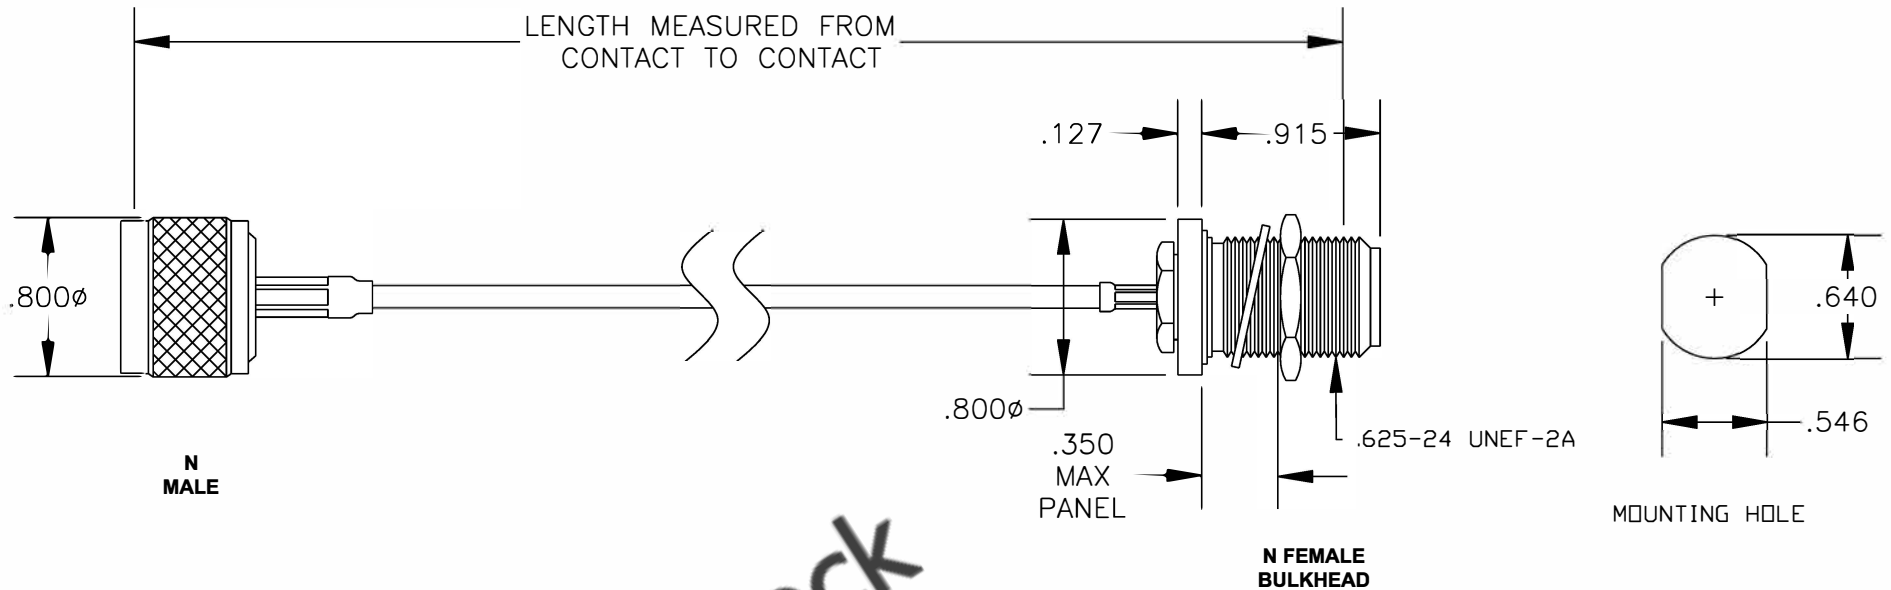

COMPONENTS	IMPEDANCE
N MALE	50 OHM
N FEMALE BULKHEAD	50 OHM
RG188A/U	50 OHM

Standard Lengths	
-12	12"
-24	24"
-36	36"
-48	48"
-60	60"
-XXX	Custom Length in inches

8TH FLOOR, BUILDING 1, YONGFU SCIENCE AND TECHNOLOGY CENTER INDUSTRIAL PARK, NANZHA DISTRICT 5, HUMEN, 523900, DONGGUAN, GUANGDONG, CHINA
 WEBSITE: www.ebeeStock.com
 EMAIL: sales@ebeeStock.com
COAXIAL & FIBER OPTICS

ET270' -	DES. CABLE ASSEMBLY, RG188A/U, N MALE TO N FEMALE BULKHEAD
-----------------	--

REV. A	FSCM NO. 53919	CAD FILE 012508	SCALE N/A	SIZE A 147
--------	----------------	-----------------	-----------	------------

- NOTES:**
- UNLESS OTHERWISE SPECIFIED ALL DIMENSIONS ARE NOMINAL.
 - ALL SPECIFICATIONS ARE SUBJECT TO CHANGE WITHOUT NOTICE AT ANY TIME.
 - DIMENSIONS ARE IN INCHES.
 - LENGTH TOLERANCE IS $\pm 1.5\%$ OR $\pm 3/8"$, WHICHEVER IS GREATER.