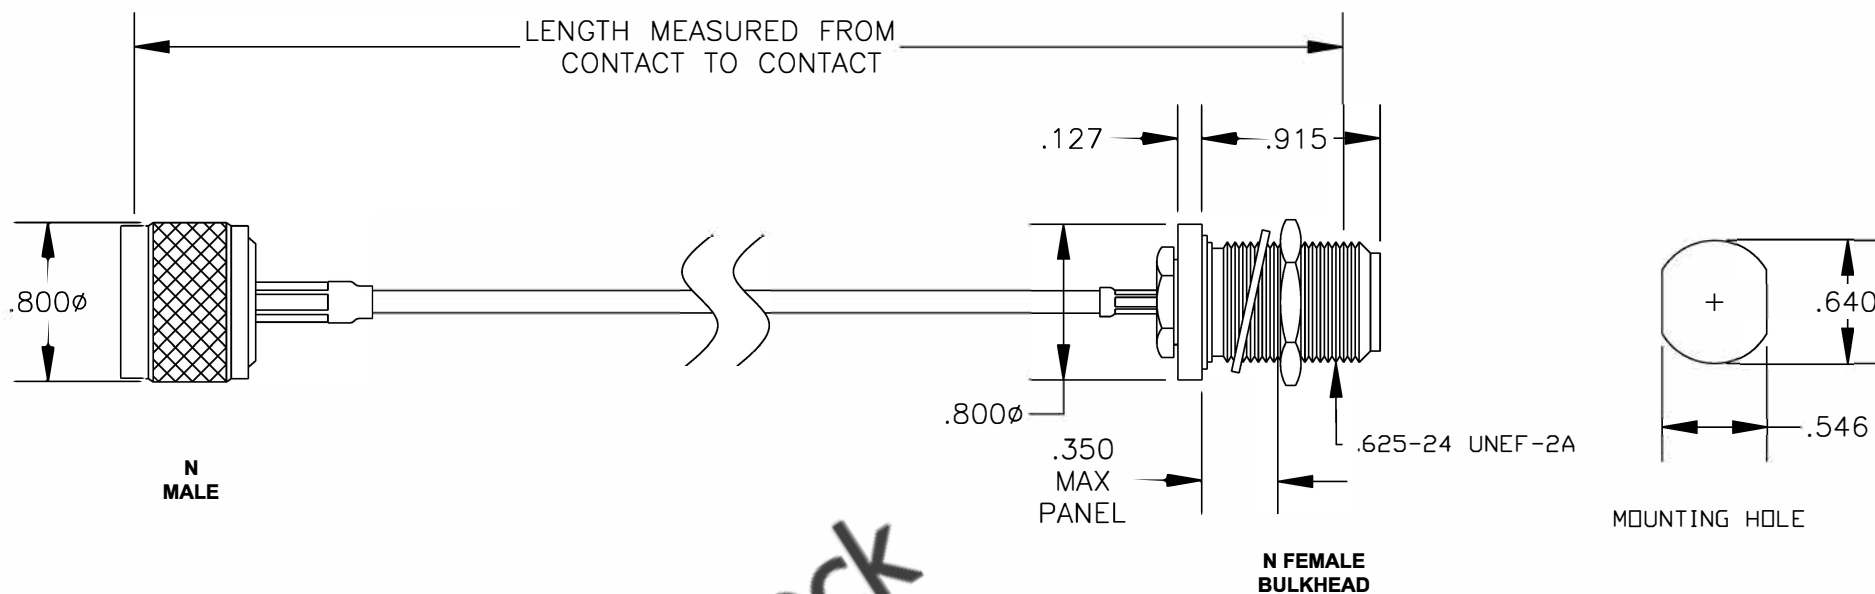

COMPONENTS	IMPEDANCE
N MALE	50 OHM
N FEMALE BULKHEAD	50 OHM
RG188A/U	50 OHM

Standard Lengths	
-12	12"
-24	24"
-36	36"
-48	48"
-60	60"
-XXX	Custom Length in inches

8TH FLOOR, BUILDING 1, YONGFU SCIENCE AND TECHNOLOGY CENTER INDUSTRIAL PARK, NANZHA DISTRICT 5, HUMEN, 523900, DONGGUAN, GUANGDONG, CHINA
 WEBSITE: www.ebeestock.com
 EMAIL: sales@ebeestock.com
COAXIAL & FIBER OPTICS

ET27040	DES. CABLE ASSEMBLY, RG188A/U, N MALE TO N FEMALE BULKHEAD
----------------	--

REV. A	FSCM NO. 53919	CAD FILE 012508	SCALE N/A	SIZE A 147
--------	----------------	-----------------	-----------	------------

- NOTES:**
1. UNLESS OTHERWISE SPECIFIED ALL DIMENSIONS ARE NOMINAL.
 2. ALL SPECIFICATIONS ARE SUBJECT TO CHANGE WITHOUT NOTICE AT ANY TIME.
 3. DIMENSIONS ARE IN INCHES.
 4. LENGTH TOLERANCE IS $\pm 1.5\%$ OR $\pm 3/8"$, WHICHEVER IS GREATER.