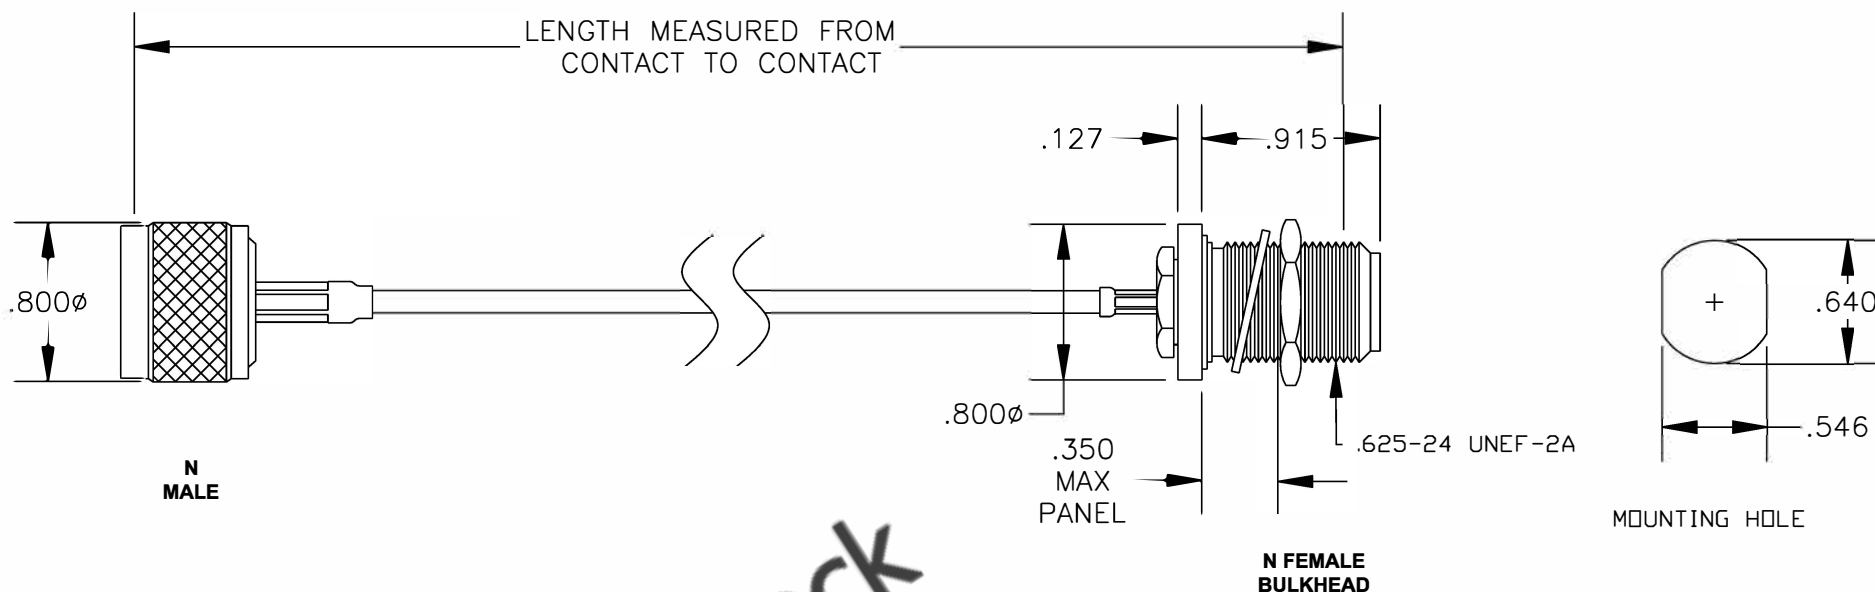

COMPONENTS	IMPEDANCE
N MALE	50 OHM
N FEMALE BULKHEAD	50 OHM
RG188A/U	50 OHM

Standard Lengths	
-12	12"
-24	24"
-36	36"
-48	48"
-60	60"
-XXX	Custom Length in inches

8TH FLOOR, BUILDING 1, YONGFU SCIENCE AND TECHNOLOGY CENTER INDUSTRIAL PARK, NANZHA DISTRICT 5, HUMEN, 523900, DONGGUAN, GUANGDONG, CHINA
 WEBSITE: www.ebeeStock.com
 EMAIL: sales@ebeeStock.com
COAXIAL & FIBER OPTICS

ET27041	DES. CABLE ASSEMBLY, RG188A/U, N MALE TO N FEMALE BULKHEAD
----------------	--

REV. A	FSCM NO. 53919	CAD FILE 012508	SCALE N/A	SIZE A 147
--------	----------------	-----------------	-----------	------------

- NOTES:**
1. UNLESS OTHERWISE SPECIFIED ALL DIMENSIONS ARE NOMINAL.
 2. ALL SPECIFICATIONS ARE SUBJECT TO CHANGE WITHOUT NOTICE AT ANY TIME.
 3. DIMENSIONS ARE IN INCHES.
 4. LENGTH TOLERANCE IS $\pm 1.5\%$ OR $\pm 3/8"$, WHICHEVER IS GREATER.