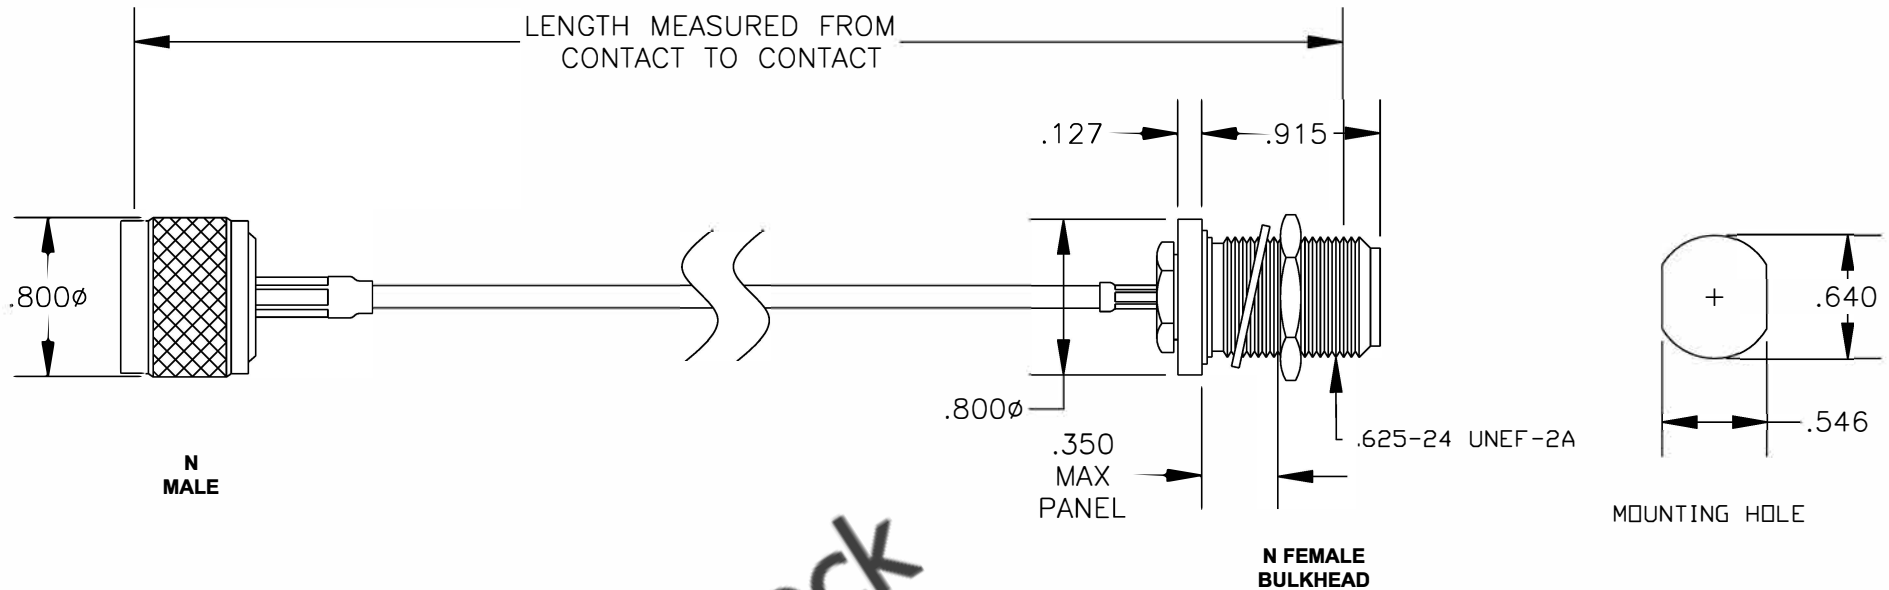

COMPONENTS	IMPEDANCE
N MALE	50 OHM
N FEMALE BULKHEAD	50 OHM
RG188A/U	50 OHM

Standard Lengths	
-12	12"
-24	24"
-36	36"
-48	48"
-60	60"
-XXX	Custom Length in inches

RoHS  
Compliance  
Certified

**8TH FLOOR, BUILDING 1, YONGFU SCIENCE AND TECHNOLOGY CENTER INDUSTRIAL PARK, NANZHA DISTRICT 5, HUMEN, 523900, DONGGUAN, GUANGDONG, CHINA**  
 WEBSITE: [www.ebeestock.com](http://www.ebeestock.com)  
 EMAIL: [sales@ebeestock.com](mailto:sales@ebeestock.com)  
**COAXIAL & FIBER OPTICS**

<b>ET270( &amp;</b>		DES. CABLE ASSEMBLY, RG188A/U, N MALE TO N FEMALE BULKHEAD (LEAD FREE)		
REV. A	FSCM NO. 53919	CAD FILE 012508	SCALE N/A	SIZE A 147

- NOTES:**
1. UNLESS OTHERWISE SPECIFIED ALL DIMENSIONS ARE NOMINAL.
  2. ALL SPECIFICATIONS ARE SUBJECT TO CHANGE WITHOUT NOTICE AT ANY TIME.
  3. DIMENSIONS ARE IN INCHES.
  4. LENGTH TOLERANCE IS  $\pm 1.5\%$  OR  $\pm 3/8"$ , WHICHEVER IS GREATER.