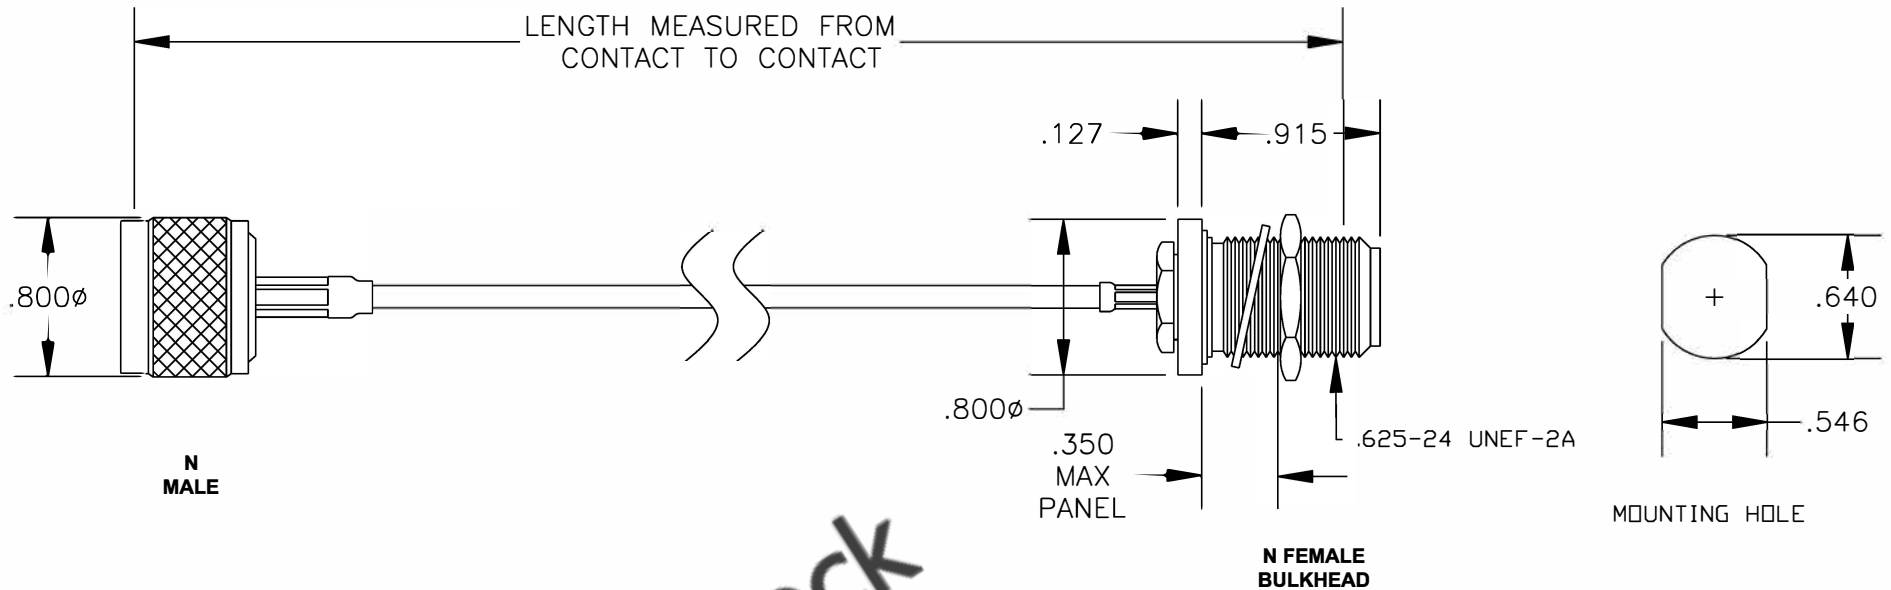

COMPONENTS	IMPEDANCE
N MALE	50 OHM
N FEMALE BULKHEAD	50 OHM
RG188A/U	50 OHM

Standard Lengths	
-12	12"
-24	24"
-36	36"
-48	48"
-60	60"
-XXX	Custom Length in inches

RoHS
Compliance
Certified

8TH FLOOR, BUILDING 1, YONGFU SCIENCE AND TECHNOLOGY CENTER INDUSTRIAL PARK, NANZHA DISTRICT 5, HUMEN, 523900, DONGGUAN, GUANGDONG, CHINA
 WEBSITE: www.ebeestock.com
 EMAIL: sales@ebeestock.com
COAXIAL & FIBER OPTICS

ET270('		DES. CABLE ASSEMBLY, RG188A/U, N MALE TO N FEMALE BULKHEAD (LEAD FREE)		
REV. A	FSCM NO. 53919	CAD FILE 012508	SCALE N/A	SIZE A 147

- NOTES:**
1. UNLESS OTHERWISE SPECIFIED ALL DIMENSIONS ARE NOMINAL.
 2. ALL SPECIFICATIONS ARE SUBJECT TO CHANGE WITHOUT NOTICE AT ANY TIME.
 3. DIMENSIONS ARE IN INCHES.
 4. LENGTH TOLERANCE IS $\pm 1.5\%$ OR $\pm 3/8"$, WHICHEVER IS GREATER.