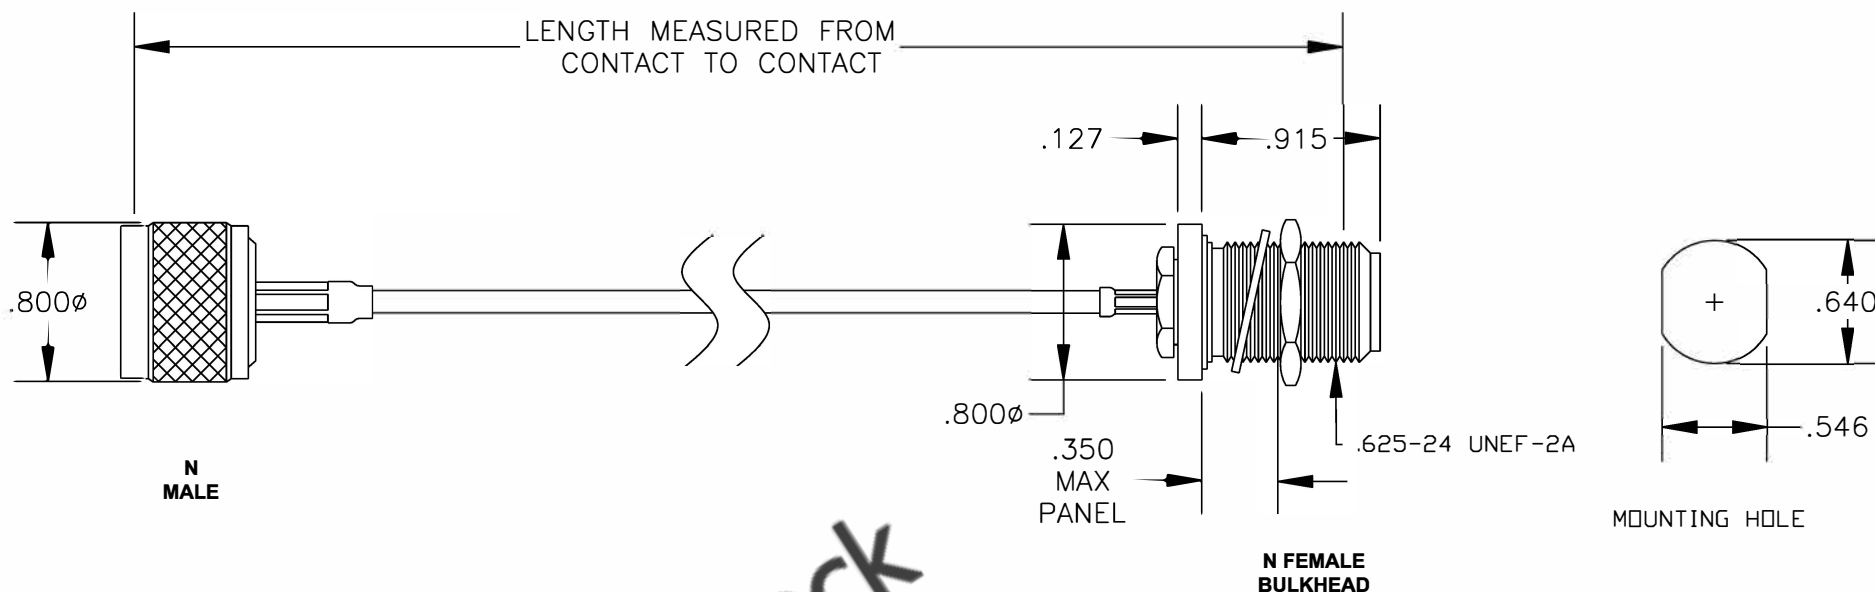

COMPONENTS	IMPEDANCE
N MALE	50 OHM
N FEMALE BULKHEAD	50 OHM
RG188A/U	50 OHM

Standard Lengths	
-12	12"
-24	24"
-36	36"
-48	48"
-60	60"
-XXX	Custom Length in inches

RoHS
Compliance
Certified

8TH FLOOR, BUILDING 1, YONGFU SCIENCE AND TECHNOLOGY CENTER INDUSTRIAL PARK, NANZHA DISTRICT 5, HUMEN, 523900, DONGGUAN, GUANGDONG, CHINA
 WEBSITE: www.ebeestock.com
 EMAIL: sales@ebeestock.com
COAXIAL & FIBER OPTICS

ET270((DES. CABLE ASSEMBLY, RG188A/U, N MALE TO N FEMALE BULKHEAD (LEAD FREE)	
----------------	--	--	--

REV. A	FSCM NO. 53919	CAD FILE 012508	SCALE N/A	SIZE A 147
--------	----------------	-----------------	-----------	------------

- NOTES:**
1. UNLESS OTHERWISE SPECIFIED ALL DIMENSIONS ARE NOMINAL.
 2. ALL SPECIFICATIONS ARE SUBJECT TO CHANGE WITHOUT NOTICE AT ANY TIME.
 3. DIMENSIONS ARE IN INCHES.
 4. LENGTH TOLERANCE IS $\pm 1.5\%$ OR $\pm 3/8"$, WHICHEVER IS GREATER.