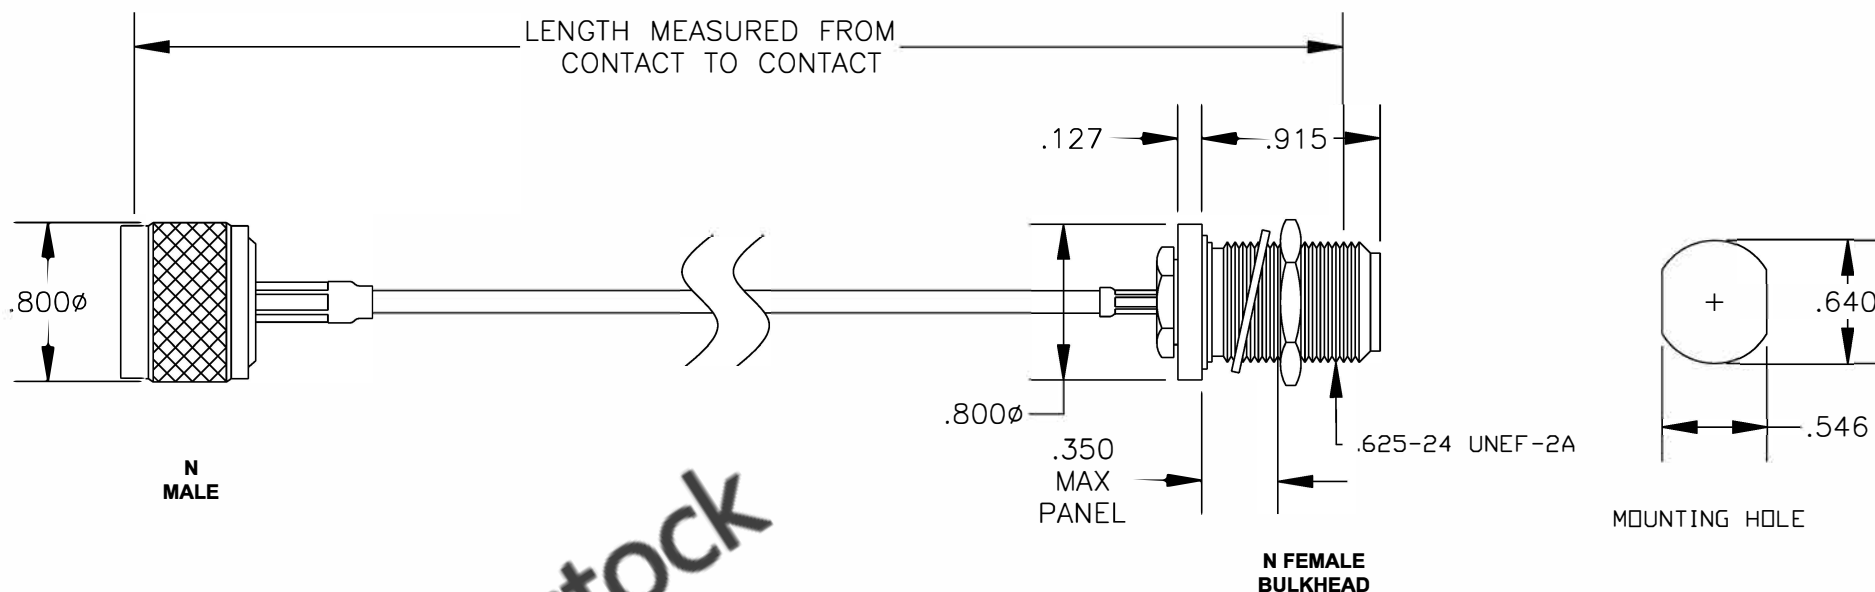

COMPONENTS	IMPEDANCE
N MALE	50 OHM
N FEMALE BULKHEAD	50 OHM
RG188A/U	50 OHM

Standard Lengths	
-12	12"
-24	24"
-36	36"
-48	48"
-60	60"
-XXX	Custom Length in inches

RoHS  
Compliance  
Certified

**8TH FLOOR, BUILDING 1, YONGFU SCIENCE AND TECHNOLOGY CENTER INDUSTRIAL PARK, NANZHA DISTRICT 5, HUMEN, 523900, DONGGUAN, GUANGDONG, CHINA**  
 WEBSITE: [www.ebeestock.com](http://www.ebeestock.com)  
 EMAIL: [sales@ebeestock.com](mailto:sales@ebeestock.com)  
**COAXIAL & FIBER OPTICS**

<b>ET27045</b>		DES. CABLE ASSEMBLY, RG188A/U, N MALE TO N FEMALE BULKHEAD (LEAD FREE)	
----------------	--	--	--

REV. A	FSCM NO. 53919	CAD FILE 012508	SCALE N/A	SIZE A 147
--------	----------------	-----------------	-----------	------------

- NOTES:**
1. UNLESS OTHERWISE SPECIFIED ALL DIMENSIONS ARE NOMINAL.
  2. ALL SPECIFICATIONS ARE SUBJECT TO CHANGE WITHOUT NOTICE AT ANY TIME.
  3. DIMENSIONS ARE IN INCHES.
  4. LENGTH TOLERANCE IS  $\pm 1.5\%$  OR  $\pm 3/8"$ , WHICHEVER IS GREATER.