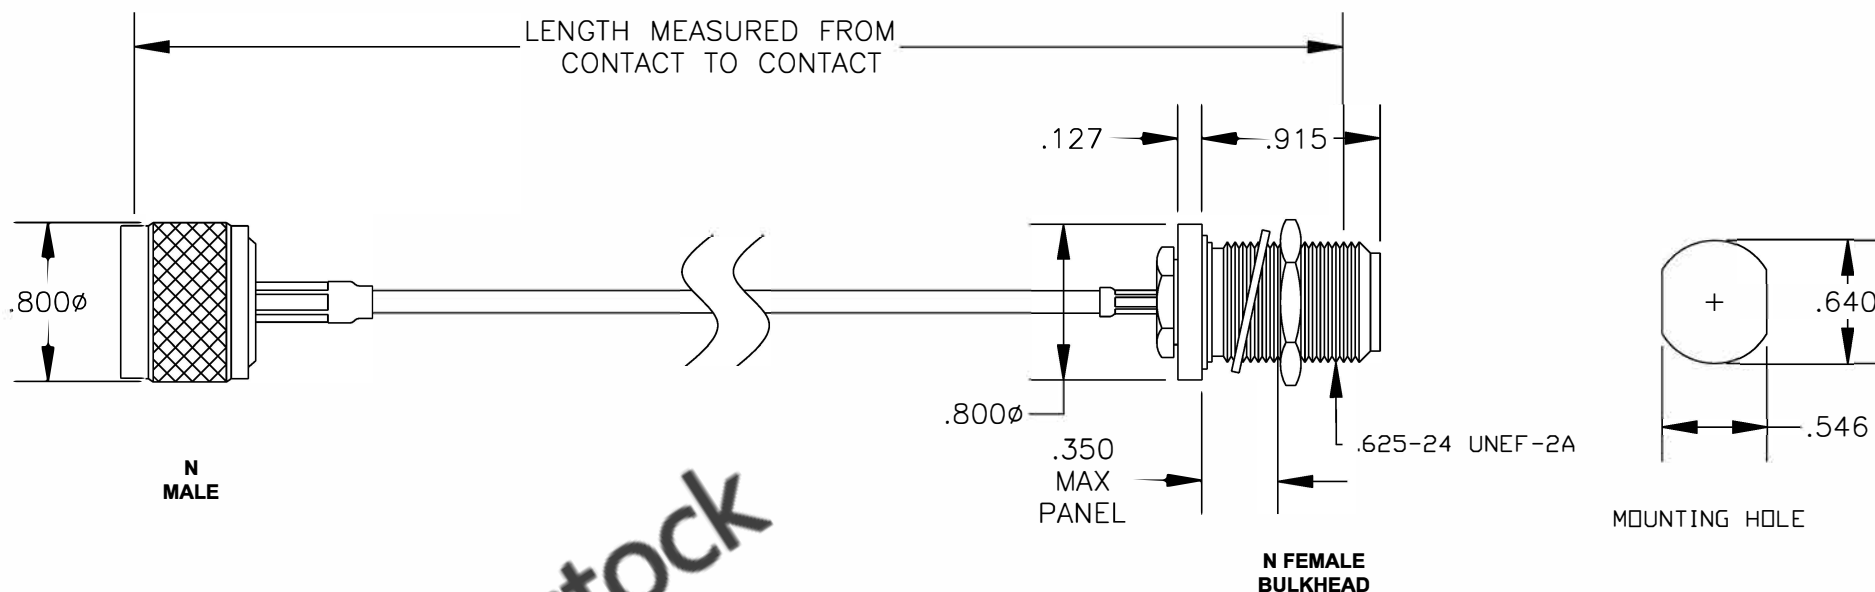

COMPONENTS	IMPEDANCE
N MALE	50 OHM
N FEMALE BULKHEAD	50 OHM
RG188A/U	50 OHM

Standard Lengths	
-12	12"
-24	24"
-36	36"
-48	48"
-60	60"
-XXX	Custom Length in inches

RoHS
Compliance
Certified

8TH FLOOR, BUILDING 1, YONGFU SCIENCE AND TECHNOLOGY CENTER INDUSTRIAL PARK, NANZHA DISTRICT 5, HUMEN, 523900, DONGGUAN, GUANGDONG, CHINA

ebee stock

WEBSITE: www.ebeestock.com
EMAIL: sales@ebeestock.com
COAXIAL & FIBER OPTICS

ET27046	DES. CABLE ASSEMBLY, RG188A/U, N MALE TO N FEMALE BULKHEAD (LEAD FREE)
----------------	--

REV. A	FSCM NO. 53919	CAD FILE 012508	SCALE N/A	SIZE A 147
--------	----------------	-----------------	-----------	------------

- NOTES:
- UNLESS OTHERWISE SPECIFIED ALL DIMENSIONS ARE NOMINAL.
 - ALL SPECIFICATIONS ARE SUBJECT TO CHANGE WITHOUT NOTICE AT ANY TIME.
 - DIMENSIONS ARE IN INCHES.
 - LENGTH TOLERANCE IS $\pm 1.5\%$ OR $\pm 3/8"$, WHICHEVER IS GREATER.