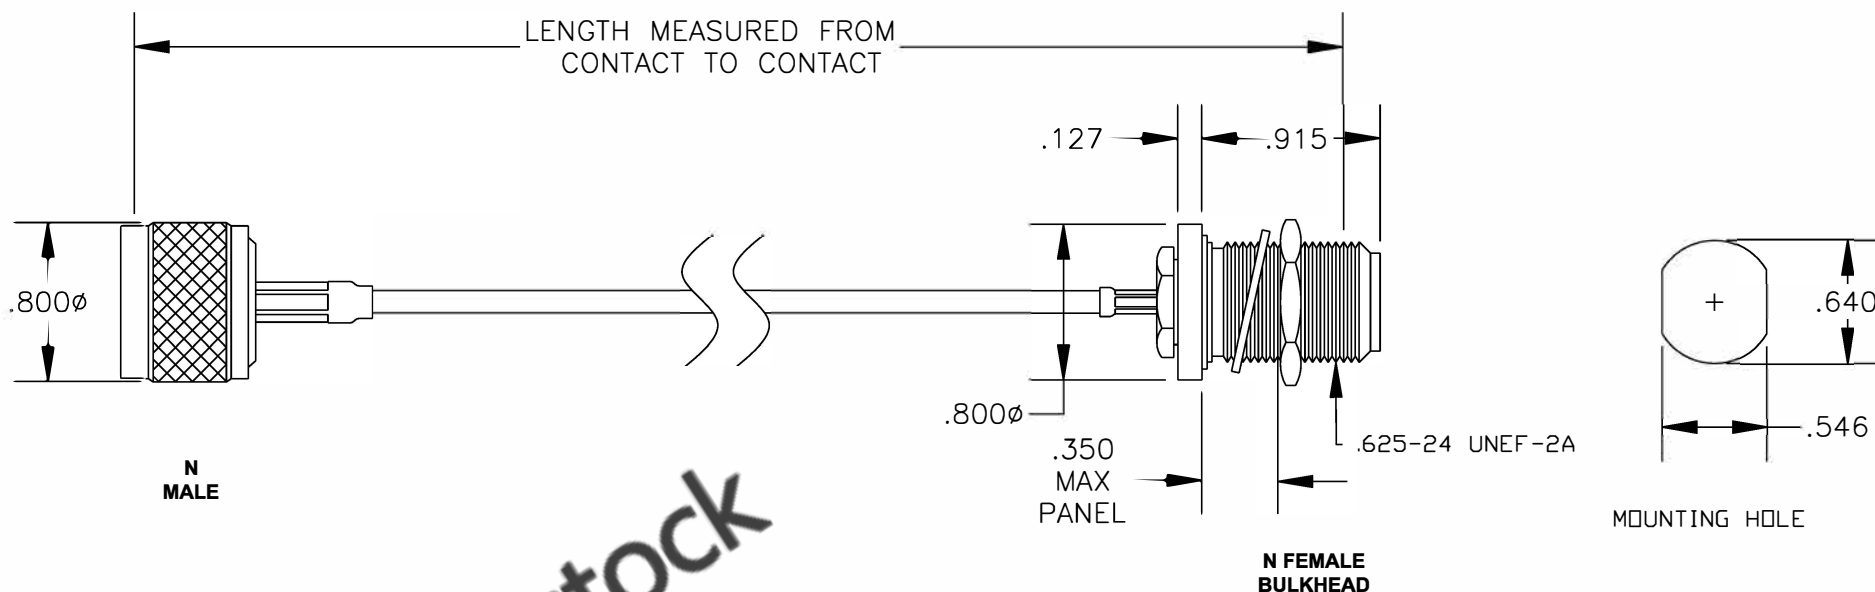

COMPONENTS	IMPEDANCE
N MALE	50 OHM
N FEMALE BULKHEAD	50 OHM
RG316-DS	50 OHM

Standard Lengths	
-12	12"
-24	24"
-36	36"
-48	48"
-60	60"
-XXX	Custom Length in inches

8TH FLOOR, BUILDING 1, YONGFU SCIENCE AND TECHNOLOGY CENTER INDUSTRIAL PARK, NANZHA DISTRICT 5, HUMEN, 523900, DONGGUAN, GUANGDONG, CHINA
 WEBSITE: www.ebeestock.com
 EMAIL: sales@ebeestock.com
COAXIAL & FIBER OPTICS

ET27060	DES. CABLE ASSEMBLY, RG316-DS, N MALE TO N FEMALE BULKHEAD
----------------	--

REV. A	FSCM NO. 53919	CAD FILE 012808	SCALE N/A	SIZE A 147
--------	----------------	-----------------	-----------	------------

- NOTES:**
- UNLESS OTHERWISE SPECIFIED ALL DIMENSIONS ARE NOMINAL.
 - ALL SPECIFICATIONS ARE SUBJECT TO CHANGE WITHOUT NOTICE AT ANY TIME.
 - DIMENSIONS ARE IN INCHES.
 - LENGTH TOLERANCE IS $\pm 1.5\%$ OR $\pm 3/8"$, WHICHEVER IS GREATER.