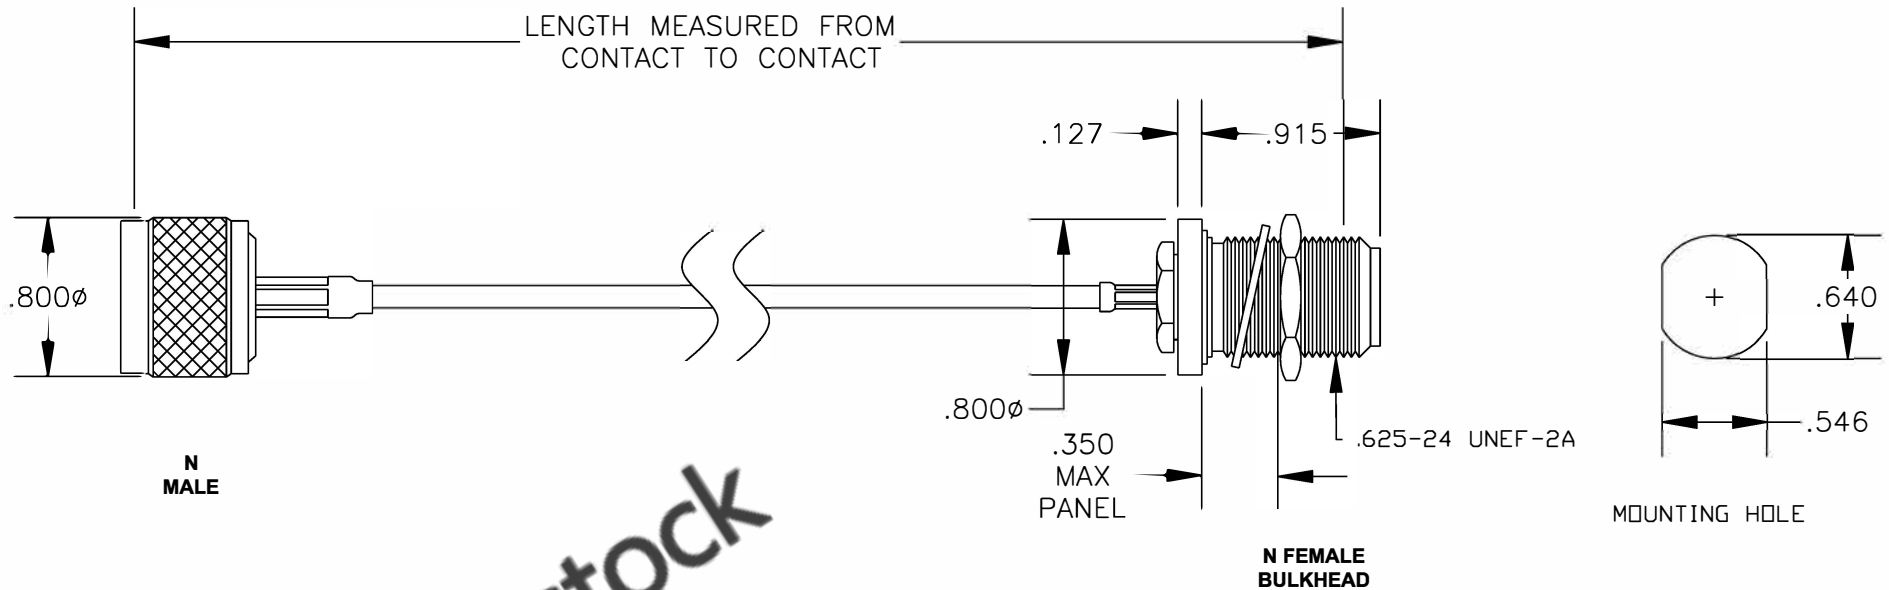

COMPONENTS	IMPEDANCE
N MALE	50 OHM
N FEMALE BULKHEAD	50 OHM
RG316-DS	50 OHM

Standard Lengths	
-12	12"
-24	24"
-36	36"
-48	48"
-60	60"
-XXX	Custom Length in inches

8TH FLOOR, BUILDING 1, YONGFU SCIENCE AND TECHNOLOGY CENTER INDUSTRIAL PARK, NANZHA DISTRICT 5, HUMEN, 523900, DONGGUAN, GUANGDONG, CHINA
 WEBSITE: www.ebeestock.com
 EMAIL: sales@ebeestock.com
COAXIAL & FIBER OPTICS

ET27061	DES. CABLE ASSEMBLY, RG316-DS, N MALE TO N FEMALE BULKHEAD
----------------	--

REV. A	FSCM NO. 53919	CAD FILE 012808	SCALE N/A	SIZE A 147
--------	----------------	-----------------	-----------	------------

- NOTES:**
- UNLESS OTHERWISE SPECIFIED ALL DIMENSIONS ARE NOMINAL.
 - ALL SPECIFICATIONS ARE SUBJECT TO CHANGE WITHOUT NOTICE AT ANY TIME.
 - DIMENSIONS ARE IN INCHES.
 - LENGTH TOLERANCE IS $\pm 1.5\%$ OR $\pm 3/8"$, WHICHEVER IS GREATER.