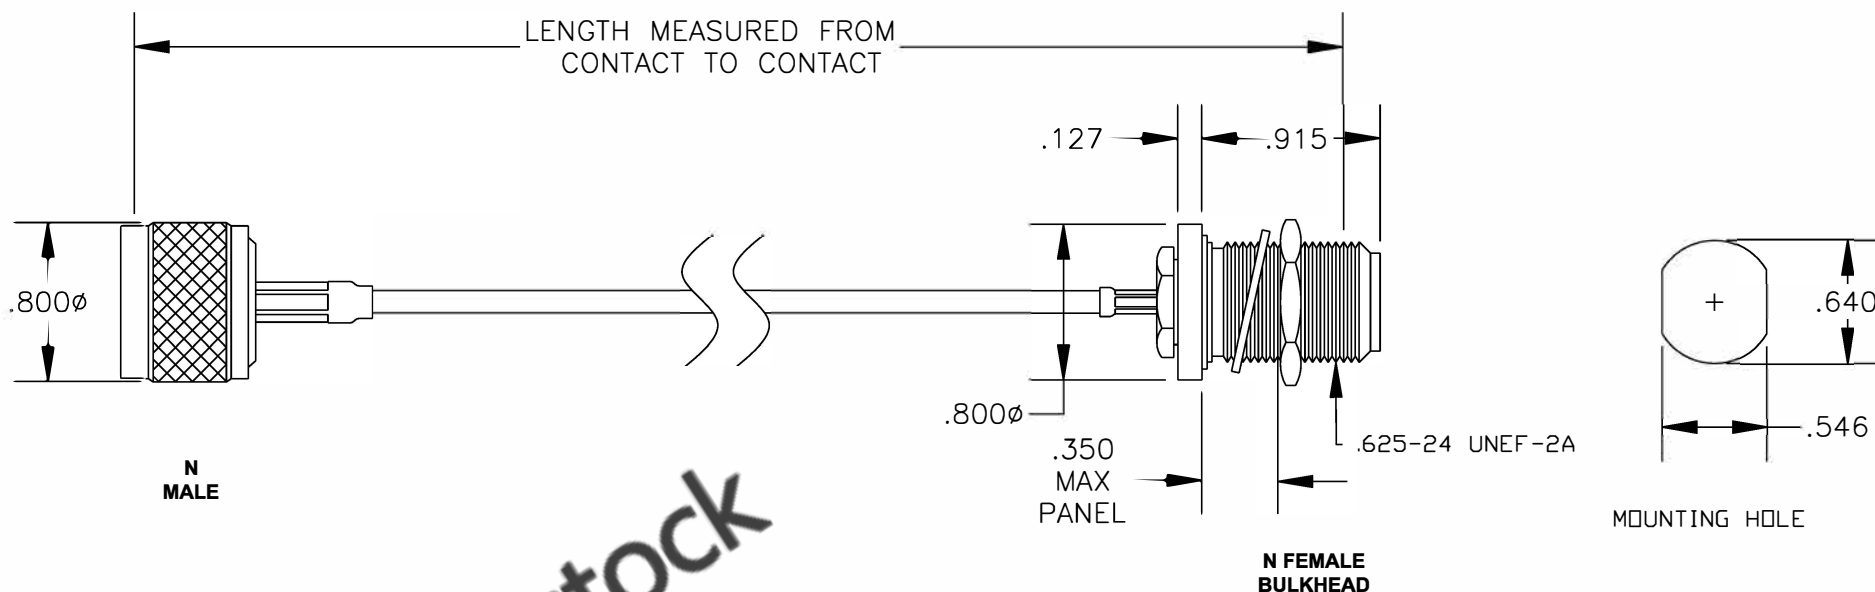

COMPONENTS	IMPEDANCE
N MALE	50 OHM
N FEMALE BULKHEAD	50 OHM
RG316-DS	50 OHM

Standard Lengths	
-12	12"
-24	24"
-36	36"
-48	48"
-60	60"
-XXX	Custom Length in inches

**8TH FLOOR, BUILDING 1, YONGFU SCIENCE AND TECHNOLOGY CENTER INDUSTRIAL PARK, NANZHA DISTRICT 5, HUMEN, 523900, DONGGUAN, GUANGDONG, CHINA**  
 WEBSITE: [www.ebeestock.com](http://www.ebeestock.com)  
 EMAIL: [sales@ebeestock.com](mailto:sales@ebeestock.com)  
**COAXIAL & FIBER OPTICS**

<b>ET27062</b>	DES. CABLE ASSEMBLY, RG316-DS, N MALE TO N FEMALE BULKHEAD
----------------	--

REV. A	FSCM NO. 53919	CAD FILE 012808	SCALE N/A	SIZE A 147
--------	----------------	-----------------	-----------	------------

- NOTES:**
- UNLESS OTHERWISE SPECIFIED ALL DIMENSIONS ARE NOMINAL.
  - ALL SPECIFICATIONS ARE SUBJECT TO CHANGE WITHOUT NOTICE AT ANY TIME.
  - DIMENSIONS ARE IN INCHES.
  - LENGTH TOLERANCE IS  $\pm 1.5\%$  OR  $\pm 3/8"$ , WHICHEVER IS GREATER.