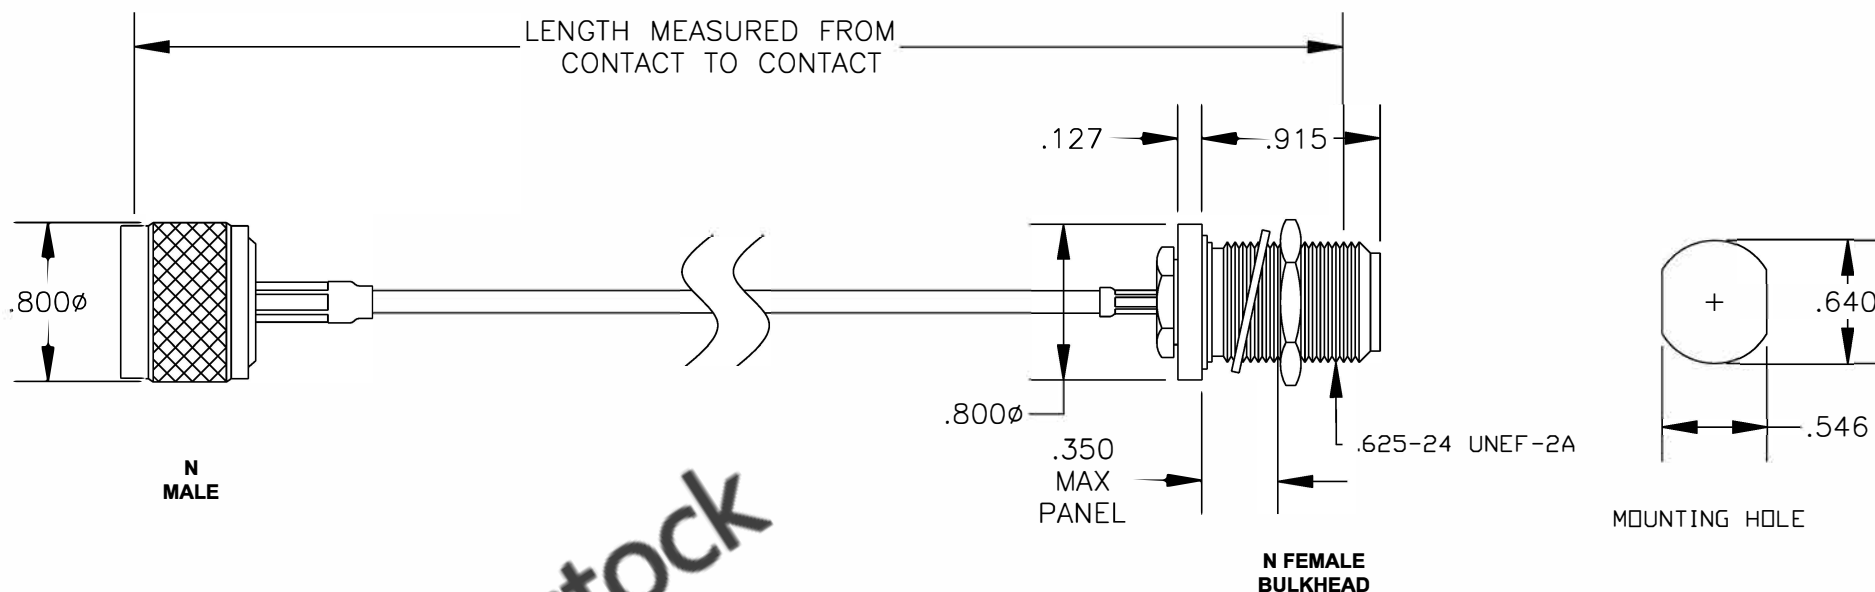

COMPONENTS	IMPEDANCE
N MALE	50 OHM
N FEMALE BULKHEAD	50 OHM
RG316-DS	50 OHM

Standard Lengths	
-12	12"
-24	24"
-36	36"
-48	48"
-60	60"
-XXX	Custom Length in inches

**8TH FLOOR, BUILDING 1, YONGFU SCIENCE AND TECHNOLOGY CENTER INDUSTRIAL PARK, NANZHA DISTRICT 5, HUMEN, 523900, DONGGUAN, GUANGDONG, CHINA**  
 WEBSITE: [www.ebeestock.com](http://www.ebeestock.com)  
 EMAIL: [sales@ebeestock.com](mailto:sales@ebeestock.com)  
**COAXIAL & FIBER OPTICS**

<b>ET27063</b>	DES. CABLE ASSEMBLY, RG316-DS, N MALE TO N FEMALE BULKHEAD
----------------	--

REV. A	FSCM NO. 53919	CAD FILE 012808	SCALE N/A	SIZE A 147
--------	----------------	-----------------	-----------	------------

- NOTES:**
- UNLESS OTHERWISE SPECIFIED ALL DIMENSIONS ARE NOMINAL.
  - ALL SPECIFICATIONS ARE SUBJECT TO CHANGE WITHOUT NOTICE AT ANY TIME.
  - DIMENSIONS ARE IN INCHES.
  - LENGTH TOLERANCE IS  $\pm 1.5\%$  OR  $\pm 3/8"$ , WHICHEVER IS GREATER.