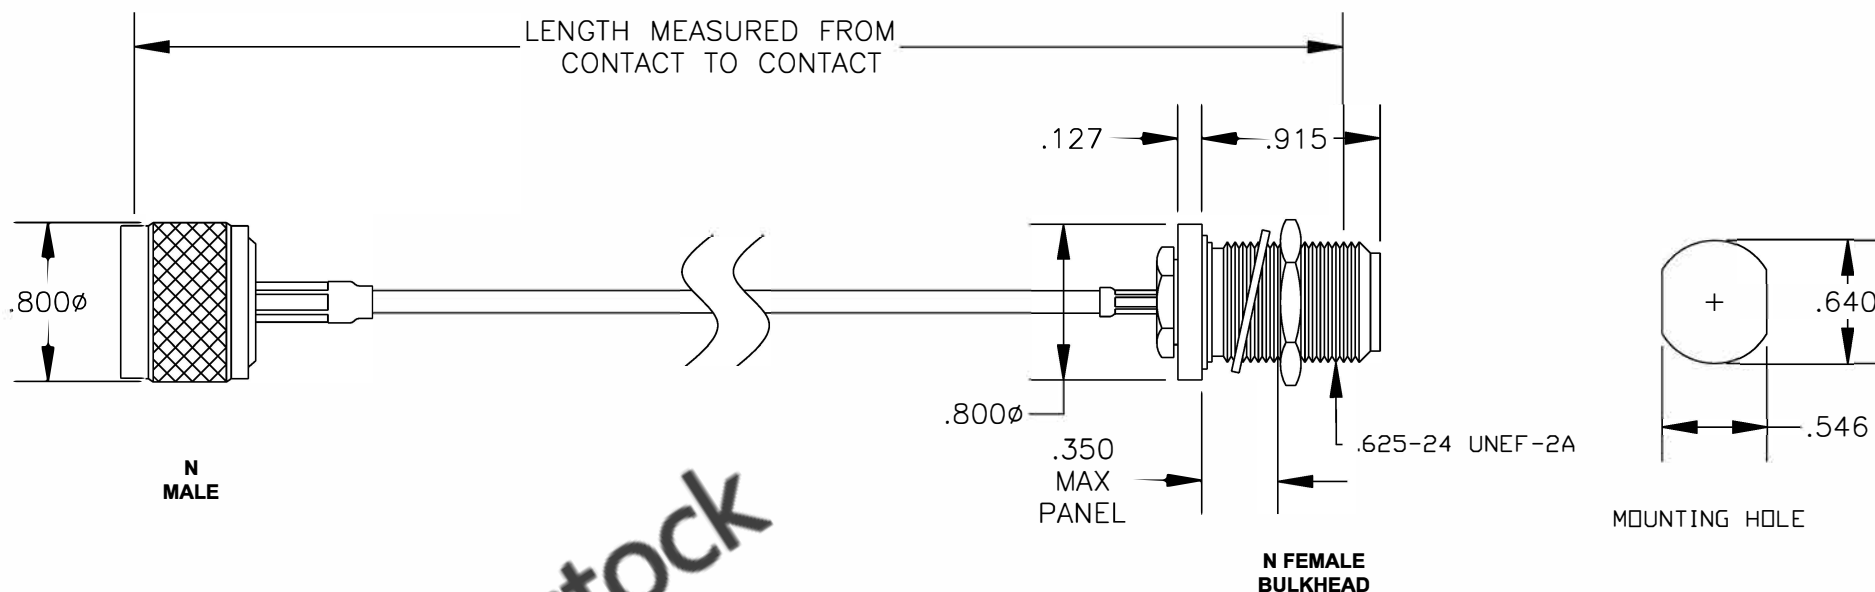

COMPONENTS	IMPEDANCE
N MALE	50 OHM
N FEMALE BULKHEAD	50 OHM
RG316-DS	50 OHM

Standard Lengths	
-12	12"
-24	24"
-36	36"
-48	48"
-60	60"
-XXX	Custom Length in inches

8TH FLOOR, BUILDING 1, YONGFU SCIENCE AND TECHNOLOGY CENTER INDUSTRIAL PARK, NANZHA DISTRICT 5, HUMEN, 523900, DONGGUAN, GUANGDONG, CHINA
 WEBSITE: www.ebeestock.com
 EMAIL: sales@ebeestock.com
COAXIAL & FIBER OPTICS

ET27064	DES. CABLE ASSEMBLY, RG316-DS, N MALE TO N FEMALE BULKHEAD
----------------	--

REV. A	FSCM NO. 53919	CAD FILE 012808	SCALE N/A	SIZE A 147
--------	----------------	-----------------	-----------	------------

- NOTES:**
1. UNLESS OTHERWISE SPECIFIED ALL DIMENSIONS ARE NOMINAL.
 2. ALL SPECIFICATIONS ARE SUBJECT TO CHANGE WITHOUT NOTICE AT ANY TIME.
 3. DIMENSIONS ARE IN INCHES.
 4. LENGTH TOLERANCE IS $\pm 1.5\%$ OR $\pm 3/8"$, WHICHEVER IS GREATER.