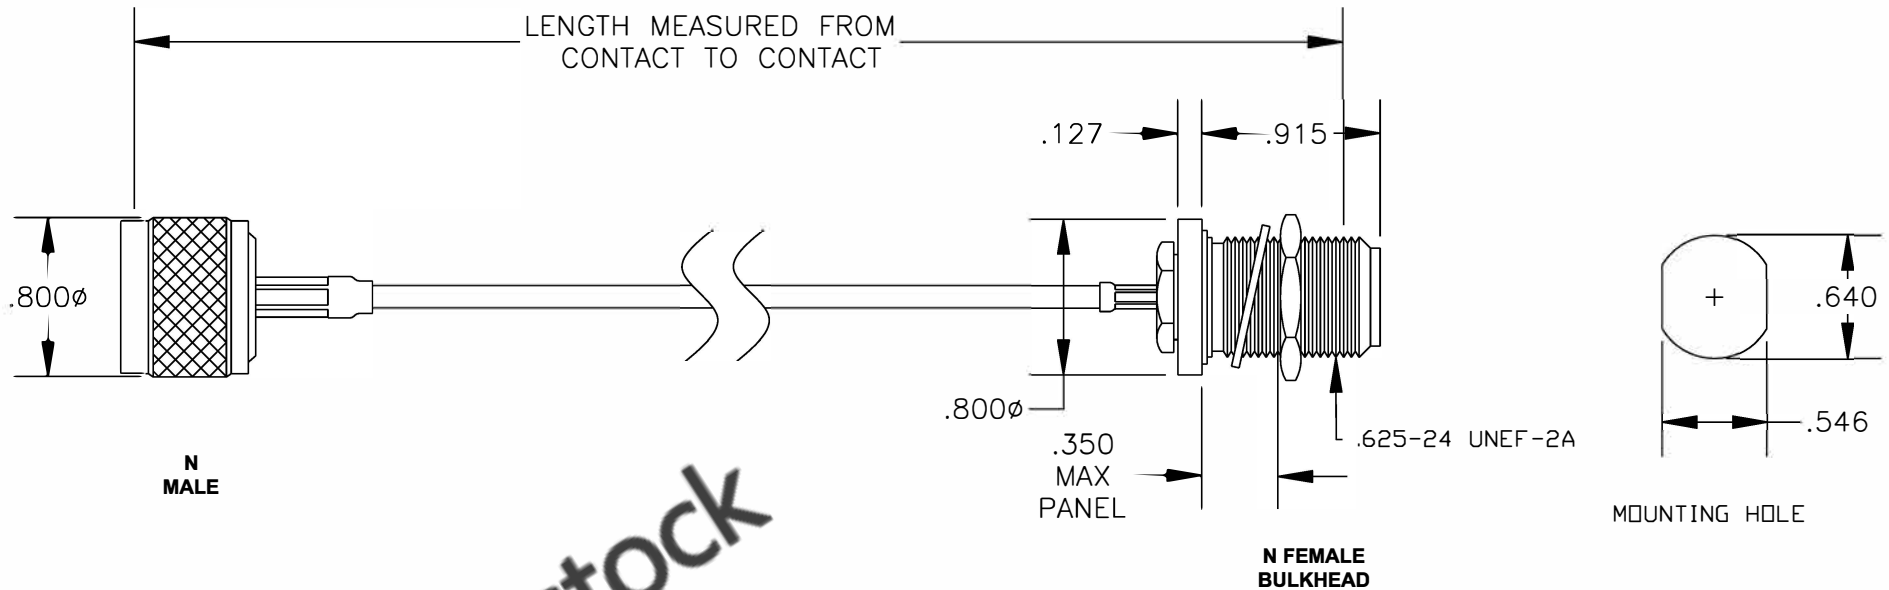

COMPONENTS	IMPEDANCE
N MALE	50 OHM
N FEMALE BULKHEAD	50 OHM
RG316-DS	50 OHM

Standard Lengths	
-12	12"
-24	24"
-36	36"
-48	48"
-60	60"
-XXX	Custom Length in inches

8TH FLOOR, BUILDING 1, YONGFU SCIENCE AND TECHNOLOGY CENTER INDUSTRIAL PARK, NANZHA DISTRICT 5, HUMEN, 523900, DONGGUAN, GUANGDONG, CHINA
 WEBSITE: www.ebeestock.com
 EMAIL: sales@ebeestock.com
COAXIAL & FIBER OPTICS

ET27065	DES. CABLE ASSEMBLY, RG316-DS, N MALE TO N FEMALE BULKHEAD
----------------	--

REV. A	FSCM NO. 53919	CAD FILE 012808	SCALE N/A	SIZE A 147
--------	----------------	-----------------	-----------	------------

- NOTES:**
- UNLESS OTHERWISE SPECIFIED ALL DIMENSIONS ARE NOMINAL.
 - ALL SPECIFICATIONS ARE SUBJECT TO CHANGE WITHOUT NOTICE AT ANY TIME.
 - DIMENSIONS ARE IN INCHES.
 - LENGTH TOLERANCE IS $\pm 1.5\%$ OR $\pm 3/8"$, WHICHEVER IS GREATER.