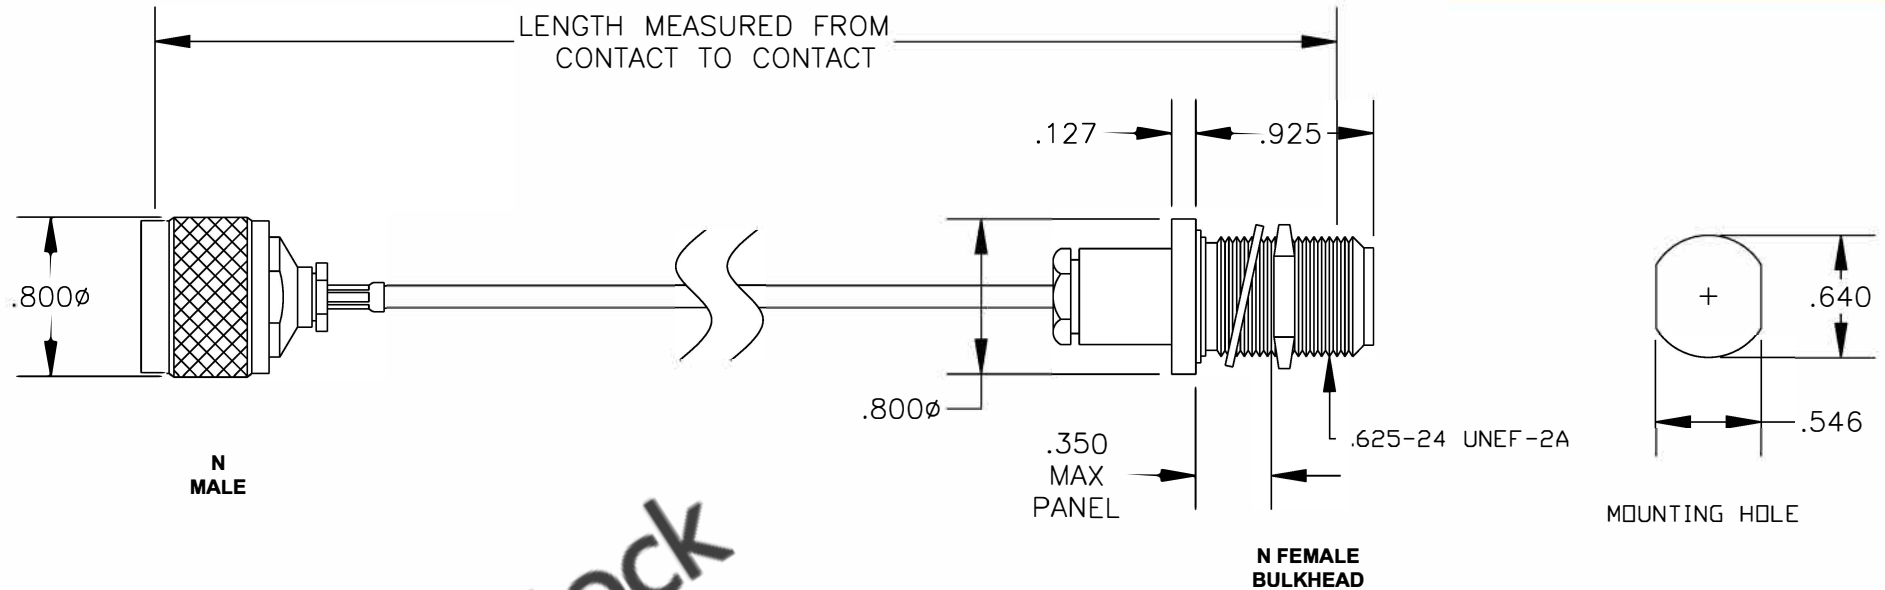

COMPONENTS	IMPEDANCE
N MALE	50 OHM
N FEMALE BULKHEAD	50 OHM
RG178B/U	50 OHM

Standard Lengths	
-12	12"
-24	24"
-36	36"
-48	48"
-60	60"
-XXX	Custom Length in inches

8TH FLOOR, BUILDING 1, YONGFU SCIENCE AND TECHNOLOGY CENTER INDUSTRIAL PARK, NANZHA DISTRICT 5, HUMEN, 523900, DONGGUAN, GUANGDONG, CHINA
 WEBSITE: www.ebeestock.com
 EMAIL: sales@ebeestock.com
COAXIAL & FIBER OPTICS

ET27072	DES. CABLE ASSEMBLY, RG178B/U, N MALE TO N FEMALE BULKHEAD
----------------	--

REV. A	FSCM NO. 53919	CAD FILE 012808	SCALE N/A	SIZE A	147
--------	----------------	-----------------	-----------	--------	-----

- NOTES:**
- UNLESS OTHERWISE SPECIFIED ALL DIMENSIONS ARE NOMINAL.
 - ALL SPECIFICATIONS ARE SUBJECT TO CHANGE WITHOUT NOTICE AT ANY TIME.
 - DIMENSIONS ARE IN INCHES.
 - LENGTH TOLERANCE IS $\pm 1.5\%$ OR $\pm 3/8"$, WHICHEVER IS GREATER.