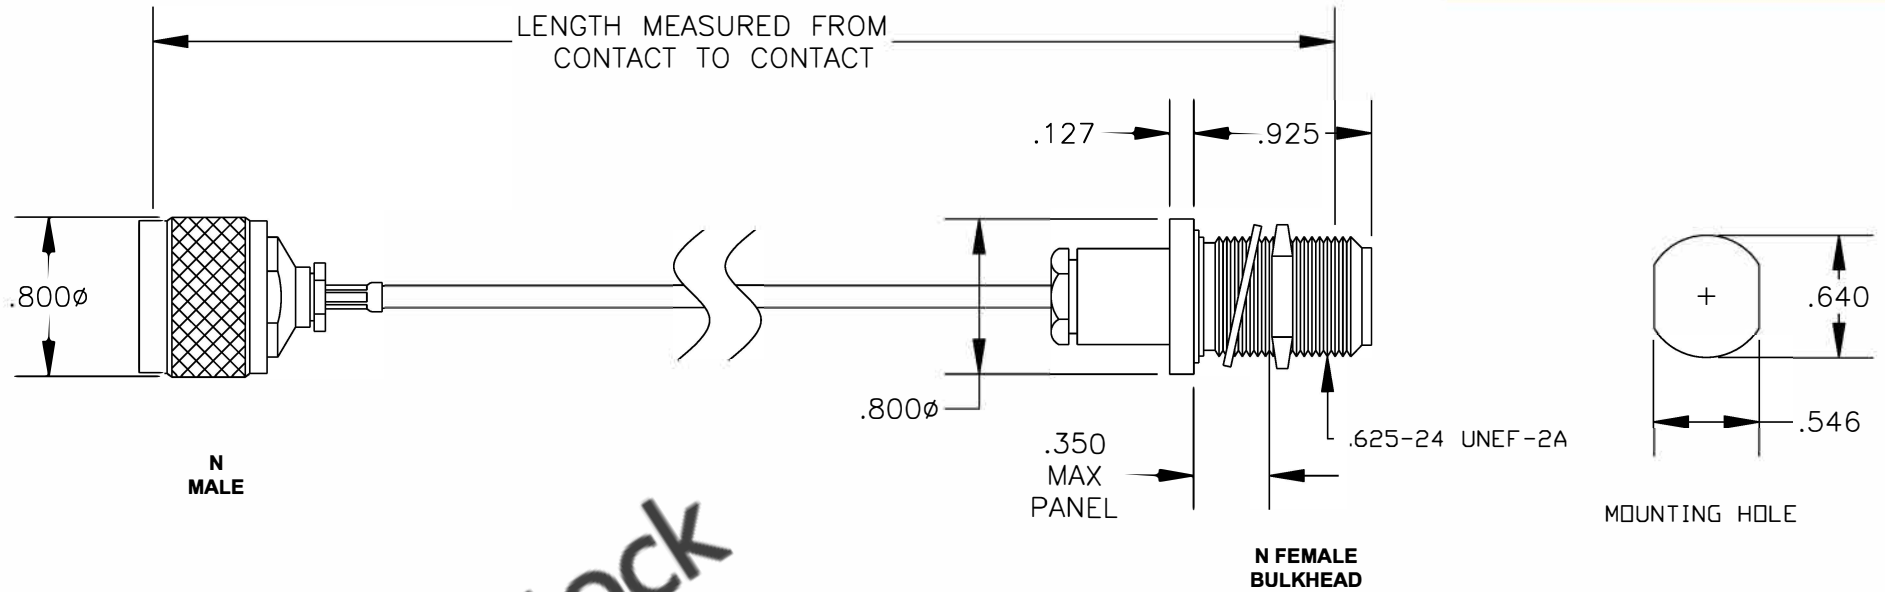

COMPONENTS	IMPEDANCE
N MALE	50 OHM
N FEMALE BULKHEAD	50 OHM
RG178B/U	50 OHM

Standard Lengths	
-12	12"
-24	24"
-36	36"
-48	48"
-60	60"
-XXX	Custom Length in inches

8TH FLOOR, BUILDING 1, YONGFU SCIENCE AND TECHNOLOGY CENTER INDUSTRIAL PARK, NANZHA DISTRICT 5, HUMEN, 523900, DONGGUAN, GUANGDONG, CHINA

ebeestock
 WEBSITE: www.ebeestock.com
 EMAIL: sales@ebeestock.com
COAXIAL & FIBER OPTICS

ET27073		DES. CABLE ASSEMBLY, RG178B/U, N MALE TO N FEMALE BULKHEAD	
REV. A	FSCM NO. 53919	CAD FILE 012808	SCALE N/A SIZE A 147

- NOTES:**
- UNLESS OTHERWISE SPECIFIED ALL DIMENSIONS ARE NOMINAL.
 - ALL SPECIFICATIONS ARE SUBJECT TO CHANGE WITHOUT NOTICE AT ANY TIME.
 - DIMENSIONS ARE IN INCHES.
 - LENGTH TOLERANCE IS $\pm 1.5\%$ OR $\pm 3/8"$, WHICHEVER IS GREATER.