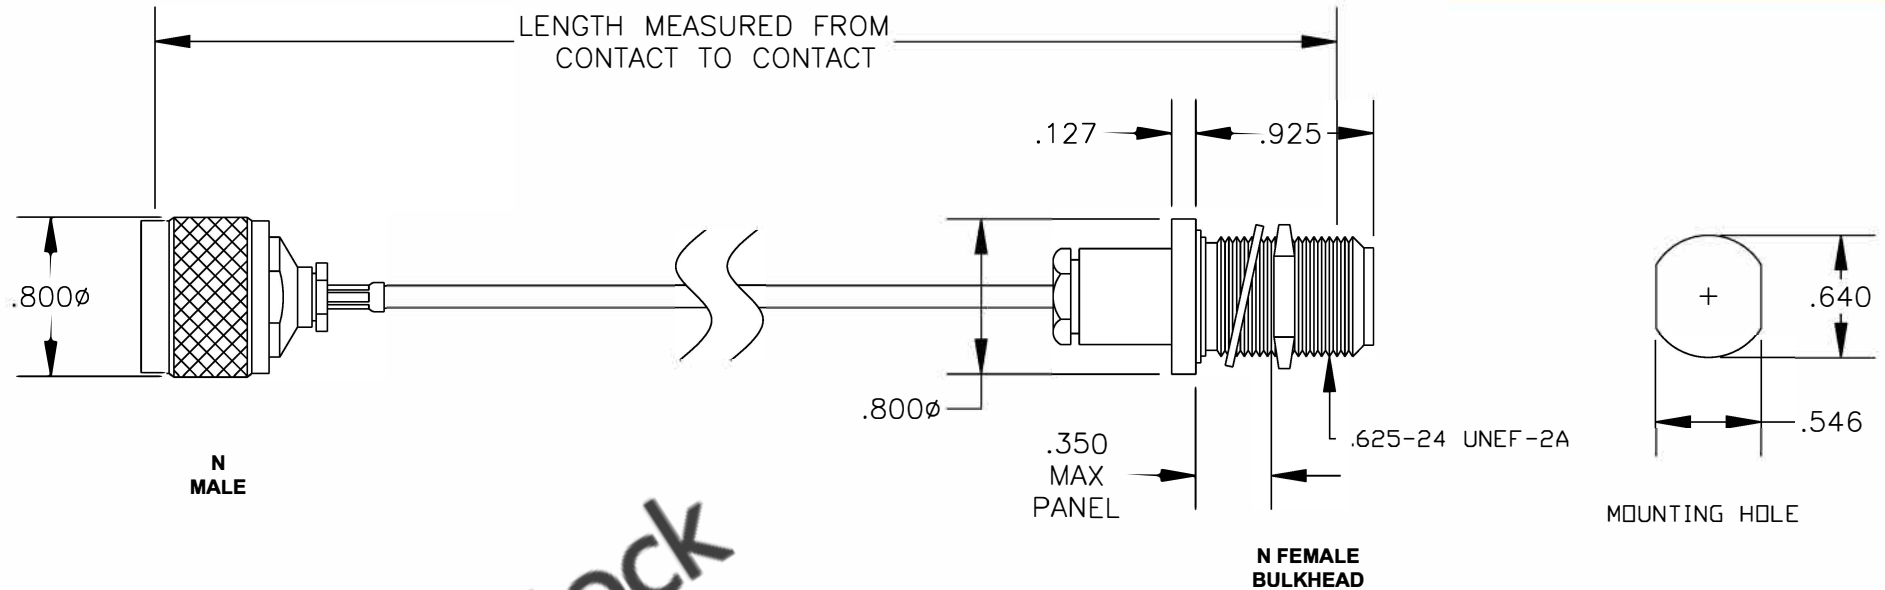

COMPONENTS	IMPEDANCE
N MALE	50 OHM
N FEMALE BULKHEAD	50 OHM
RG178B/U	50 OHM

Standard Lengths	
-12	12"
-24	24"
-36	36"
-48	48"
-60	60"
-XXX	Custom Length in inches

8TH FLOOR, BUILDING 1, YONGFU SCIENCE AND TECHNOLOGY CENTER INDUSTRIAL PARK, NANZHA DISTRICT 5, HUMEN, 523900, DONGGUAN, GUANGDONG, CHINA
 WEBSITE: www.ebeestock.com
 EMAIL: sales@ebeestock.com
COAXIAL & FIBER OPTICS

ET27074		DES. CABLE ASSEMBLY, RG178B/U, N MALE TO N FEMALE BULKHEAD	
REV. A	FSCM NO. 53919	CAD FILE 012808	SCALE N/A SIZE A 147

- NOTES:**
- UNLESS OTHERWISE SPECIFIED ALL DIMENSIONS ARE NOMINAL.
 - ALL SPECIFICATIONS ARE SUBJECT TO CHANGE WITHOUT NOTICE AT ANY TIME.
 - DIMENSIONS ARE IN INCHES.
 - LENGTH TOLERANCE IS $\pm 1.5\%$ OR $\pm 3/8"$, WHICHEVER IS GREATER.