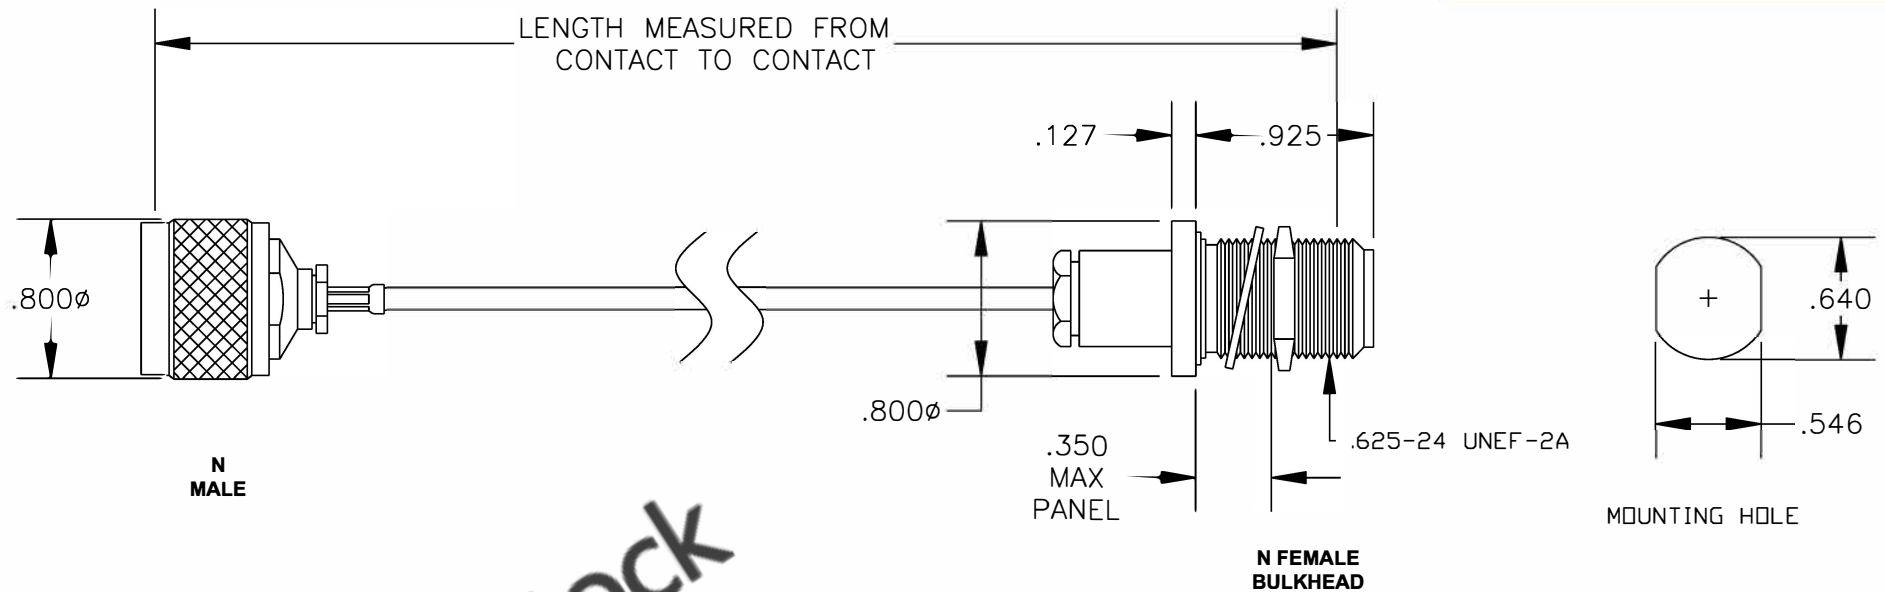

COMPONENTS	IMPEDANCE
N MALE	50 OHM
N FEMALE BULKHEAD	50 OHM
RG178B/U	50 OHM

Standard Lengths	
-12	12"
-24	24"
-36	36"
-48	48"
-60	60"
-XXX	Custom Length in inches

8TH FLOOR, BUILDING 1, YONGFU SCIENCE AND TECHNOLOGY CENTER INDUSTRIAL PARK, NANZHA DISTRICT 5, HUMEN, 523900, DONGGUAN, GUANGDONG, CHINA
 WEBSITE: www.ebeestock.com
 EMAIL: sales@ebeestock.com
COAXIAL & FIBER OPTICS

ET27075		DES. CABLE ASSEMBLY, RG178B/U, N MALE TO N FEMALE BULKHEAD	
REV. A	FSCM NO. 53919	CAD FILE 012808	SCALE N/A SIZE A 147

- NOTES:**
- UNLESS OTHERWISE SPECIFIED ALL DIMENSIONS ARE NOMINAL.
 - ALL SPECIFICATIONS ARE SUBJECT TO CHANGE WITHOUT NOTICE AT ANY TIME.
 - DIMENSIONS ARE IN INCHES.
 - LENGTH TOLERANCE IS $\pm 1.5\%$ OR $\pm 3/8"$, WHICHEVER IS GREATER.