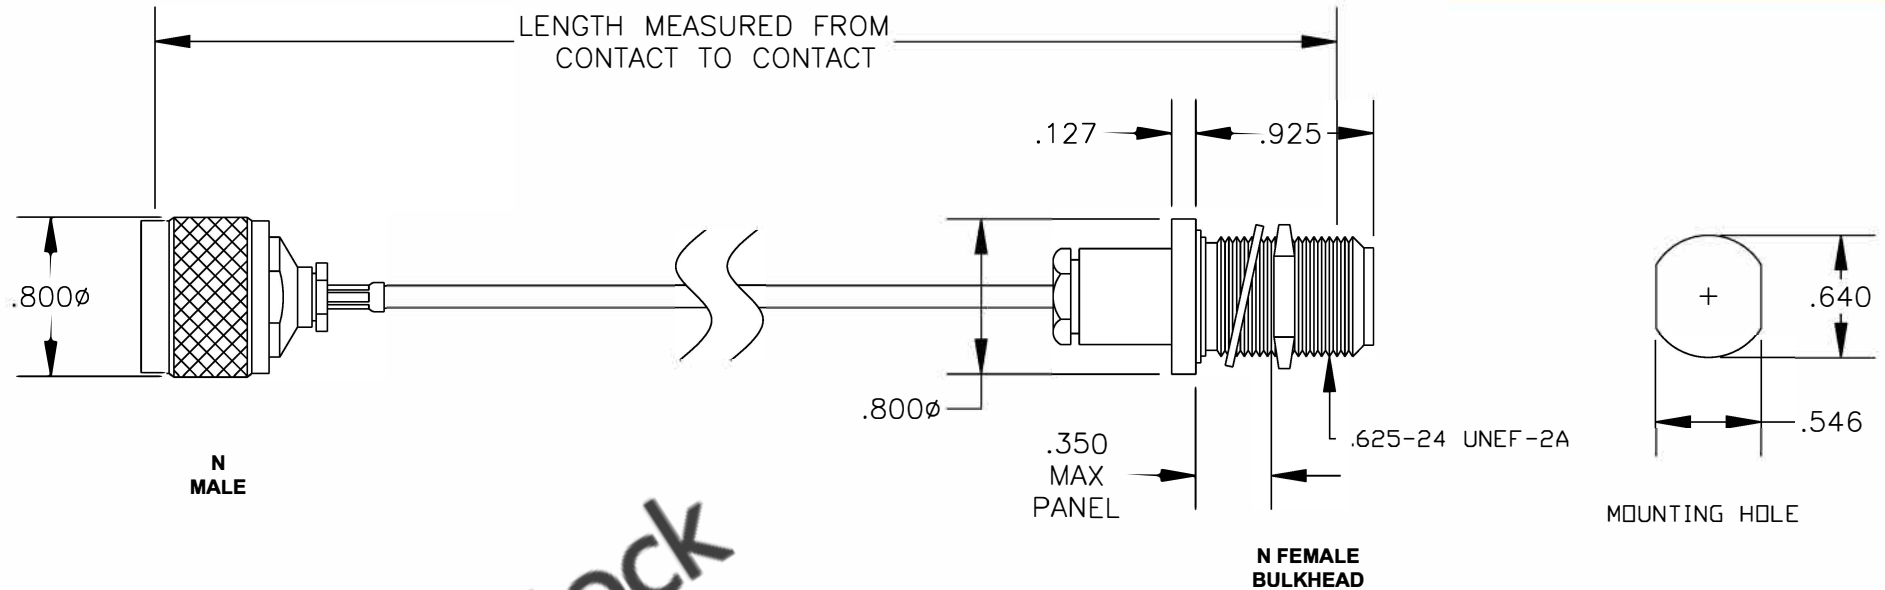

COMPONENTS	IMPEDANCE
N MALE	50 OHM
N FEMALE BULKHEAD	50 OHM
RG178B/U	50 OHM

Standard Lengths	
-12	12"
-24	24"
-36	36"
-48	48"
-60	60"
-XXX	Custom Length in inches

**8TH FLOOR, BUILDING 1, YONGFU SCIENCE AND TECHNOLOGY CENTER INDUSTRIAL PARK, NANZHA DISTRICT 5, HUMEN, 523900, DONGGUAN, GUANGDONG, CHINA**  
 WEBSITE: [www.ebeestock.com](http://www.ebeestock.com)  
 EMAIL: [sales@ebeestock.com](mailto:sales@ebeestock.com)  
**COAXIAL & FIBER OPTICS**

<b>ET27076</b>		DES. CABLE ASSEMBLY, RG178B/U, N MALE TO N FEMALE BULKHEAD		
REV. A	<b>FSCM NO. 53919</b>	CAD FILE 012808	SCALE N/A	SIZE A 147

- NOTES:**
1. UNLESS OTHERWISE SPECIFIED ALL DIMENSIONS ARE NOMINAL.
  2. ALL SPECIFICATIONS ARE SUBJECT TO CHANGE WITHOUT NOTICE AT ANY TIME.
  3. DIMENSIONS ARE IN INCHES.
  4. LENGTH TOLERANCE IS  $\pm 1.5\%$  OR  $\pm 3/8"$ , WHICHEVER IS GREATER.