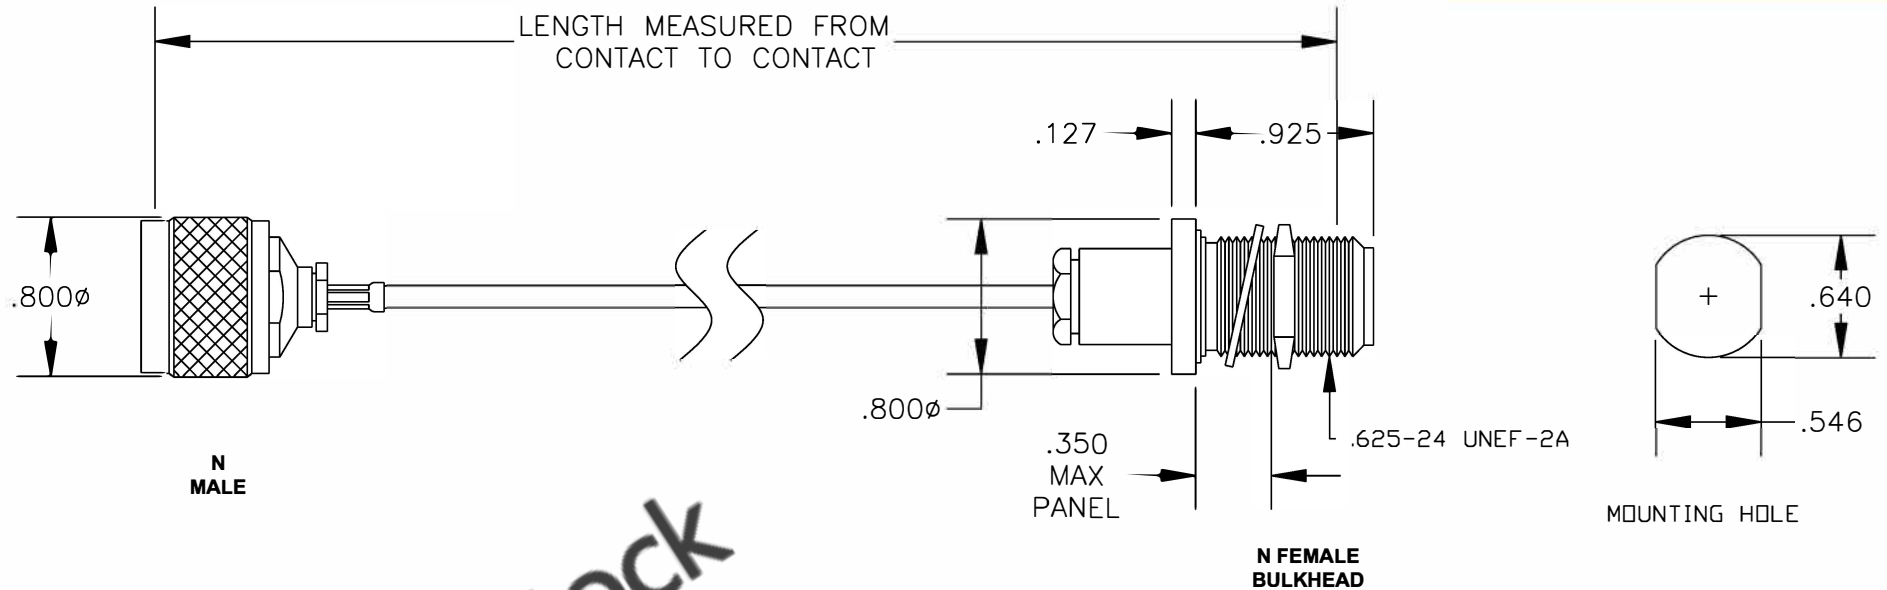

COMPONENTS	IMPEDANCE
N MALE	50 OHM
N FEMALE BULKHEAD	50 OHM
RG178B/U	50 OHM

Standard Lengths	
-12	12"
-24	24"
-36	36"
-48	48"
-60	60"
-XXX	Custom Length in inches

8TH FLOOR, BUILDING 1, YONGFU SCIENCE AND TECHNOLOGY CENTER INDUSTRIAL PARK, NANZHA DISTRICT 5, HUMEN, 523900, DONGGUAN, GUANGDONG, CHINA

ebeeStock
 WEBSITE: www.ebeeStock.com
 EMAIL: sales@ebeeStock.com
COAXIAL & FIBER OPTICS

ET27077	DES. CABLE ASSEMBLY, RG178B/U, N MALE TO N FEMALE BULKHEAD
----------------	--

REV. A	FSCM NO. 53919	CAD FILE 012808	SCALE N/A	SIZE A 147
--------	----------------	-----------------	-----------	------------

- NOTES:**
- UNLESS OTHERWISE SPECIFIED ALL DIMENSIONS ARE NOMINAL.
 - ALL SPECIFICATIONS ARE SUBJECT TO CHANGE WITHOUT NOTICE AT ANY TIME.
 - DIMENSIONS ARE IN INCHES.
 - LENGTH TOLERANCE IS $\pm 1.5\%$ OR $\pm 3/8"$, WHICHEVER IS GREATER.