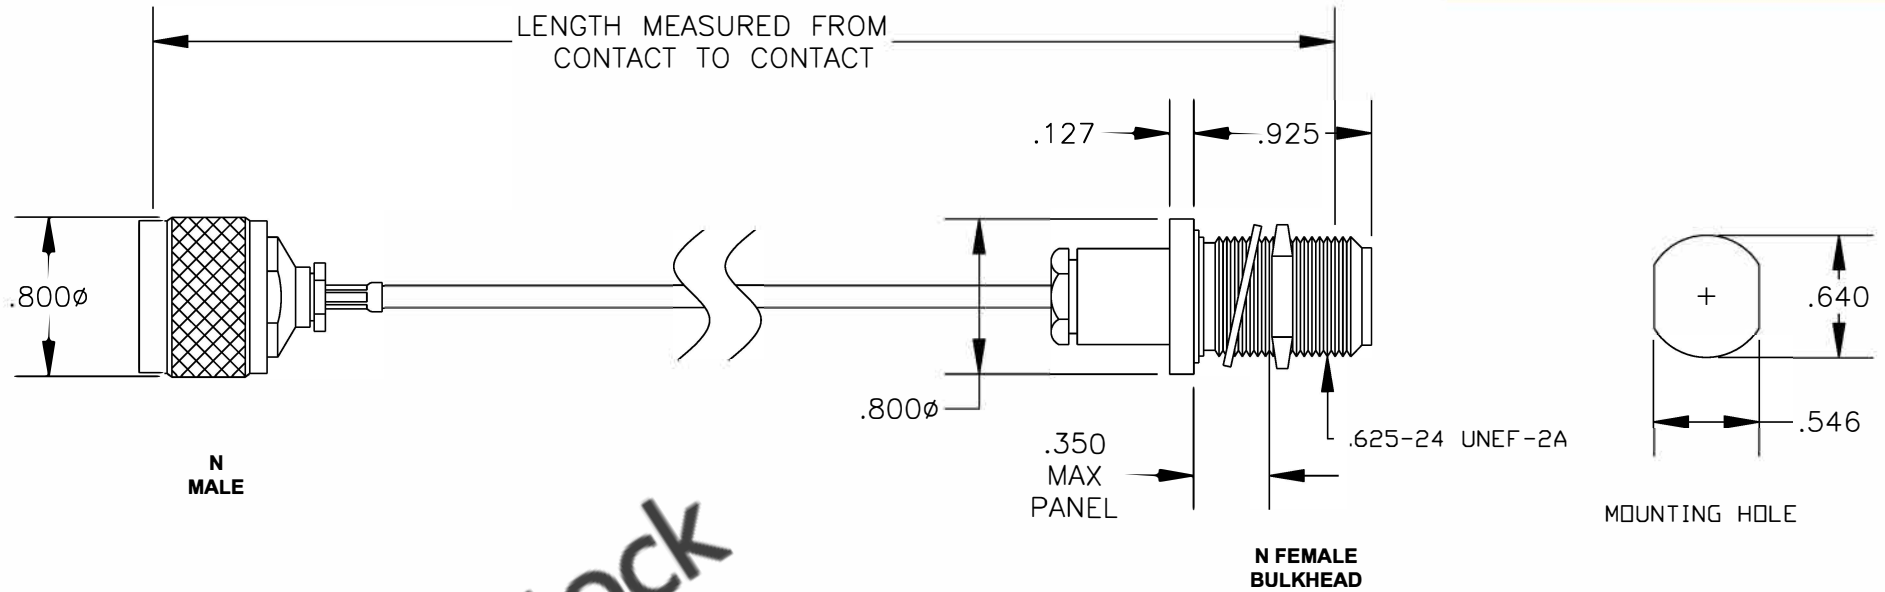

| COMPONENTS | IMPEDANCE |
|-------------------|-----------|
| N MALE | 50 OHM |
| N FEMALE BULKHEAD | 50 OHM |
| RG178B/U | 50 OHM |
| | |

| Standard Lengths | |
|------------------|-------------------------|
| -12 | 12" |
| -24 | 24" |
| -36 | 36" |
| -48 | 48" |
| -60 | 60" |
| -XXX | Custom Length in inches |
| | |

| | | | | |
|----------------|-----------------------|--|-----------|------------|
| ET27081 | | DES. CABLE ASSEMBLY, RG178B/U, N MALE TO N FEMALE BULKHEAD (LEAD FREE) | | |
| REV. A | FSCM NO. 53919 | CAD FILE 012808 | SCALE N/A | SIZE A 147 |

- NOTES:**
1. UNLESS OTHERWISE SPECIFIED ALL DIMENSIONS ARE NOMINAL.
 2. ALL SPECIFICATIONS ARE SUBJECT TO CHANGE WITHOUT NOTICE AT ANY TIME.
 3. DIMENSIONS ARE IN INCHES.
 4. LENGTH TOLERANCE IS $\pm 1.5\%$ OR $\pm 3/8"$, WHICHEVER IS GREATER.