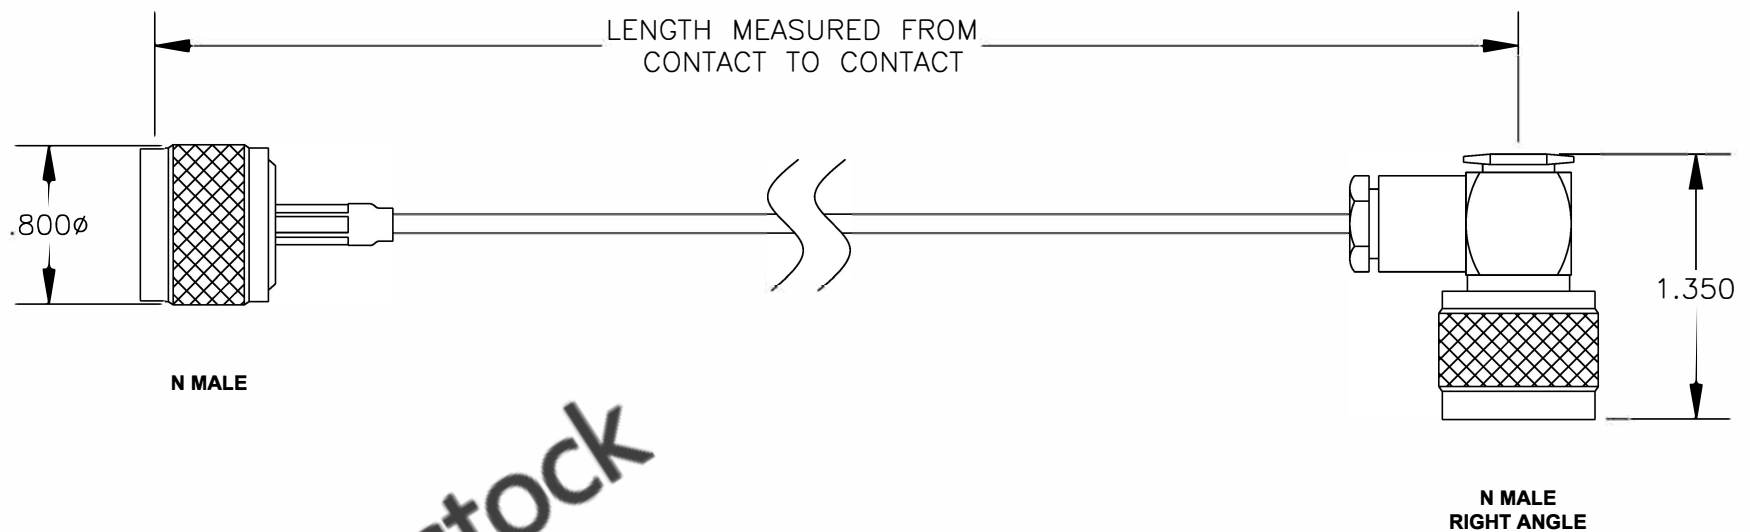

COMPONENTS	IMPEDANCE
N MALE	50 OHM
N MALE RIGHT ANGLE	50 OHM
RG316/U	50 OHM

Standard Lengths	
-12	12"
-24	24"
-36	36"
-48	48"
-60	60"
-XXX	Custom Length in inches

8TH FLOOR, BUILDING 1, YONGFU SCIENCE AND TECHNOLOGY CENTER INDUSTRIAL PARK, NANZHA DISTRICT 5, HUMEN, 523900, DONGGUAN, GUANGDONG, CHINA
 WEBSITE: www.ebeestock.com
 EMAIL: sales@ebeestock.com
COAXIAL & FIBER OPTICS

ET27114	DES. CABLE ASSEMBLY, RG316/U, N MALE TO N MALE RIGHT ANGLE
----------------	--

REV. A	FSCM NO. 53919	CAD FILE 012808	SCALE N/A	SIZE A	147
--------	----------------	-----------------	-----------	--------	-----

- NOTES:**
- UNLESS OTHERWISE SPECIFIED ALL DIMENSIONS ARE NOMINAL.
 - ALL SPECIFICATIONS ARE SUBJECT TO CHANGE WITHOUT NOTICE AT ANY TIME.
 - DIMENSIONS ARE IN INCHES.
 - LENGTH TOLERANCE IS $\pm 1.5\%$ OR $\pm 3/8"$, WHICHEVER IS GREATER.