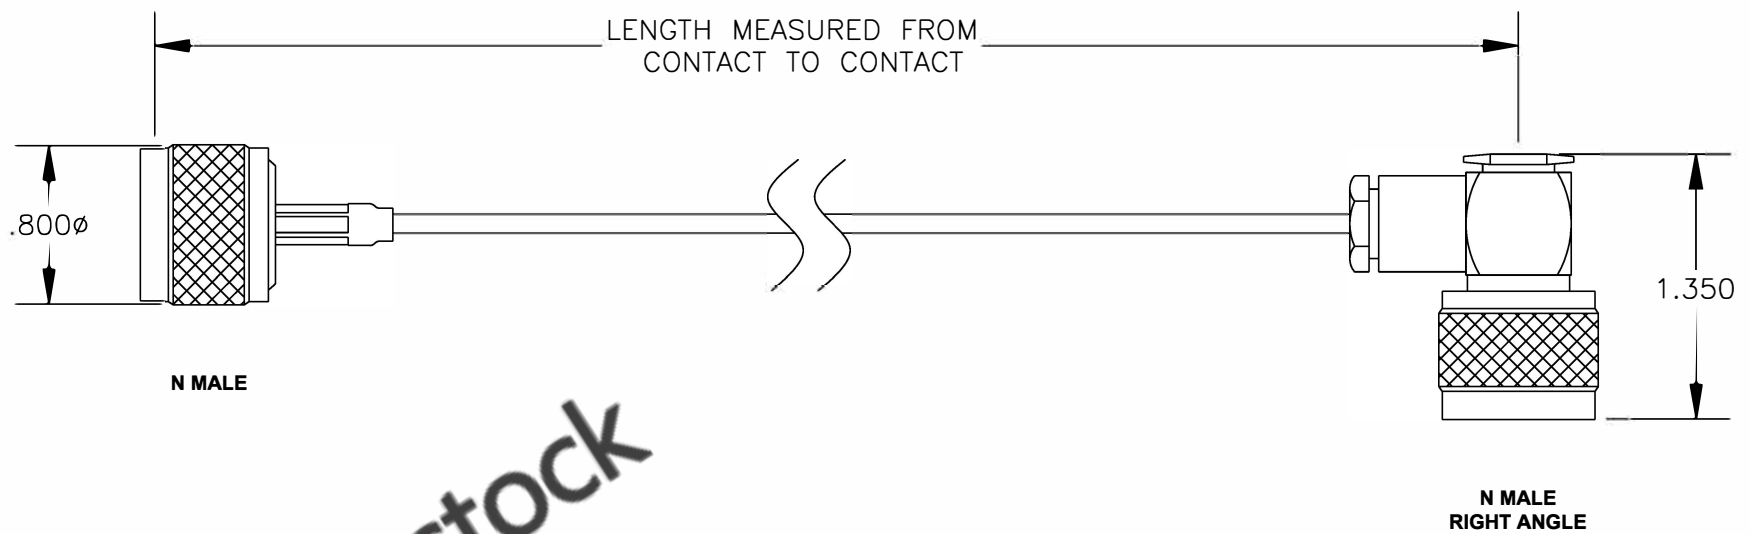

COMPONENTS	IMPEDANCE
N MALE	50 OHM
N MALE RIGHT ANGLE	50 OHM
RG316/U	50 OHM

Standard Lengths	
-12	12"
-24	24"
-36	36"
-48	48"
-60	60"
-XXX	Custom Length in inches

8TH FLOOR, BUILDING 1, YONGFU SCIENCE AND TECHNOLOGY CENTER INDUSTRIAL PARK, NANZHA DISTRICT 5, HUMEN, 523900, DONGGUAN, GUANGDONG, CHINA
 WEBSITE: www.ebeestock.com
 EMAIL: sales@ebeestock.com
COAXIAL & FIBER OPTICS

ET27118	DES. CABLE ASSEMBLY, RG316/U, N MALE TO N MALE RIGHT ANGLE
----------------	--

REV. A	FSCM NO. 53919	CAD FILE 012808	SCALE N/A	SIZE A 147
--------	----------------	-----------------	-----------	------------

- NOTES:**
- UNLESS OTHERWISE SPECIFIED ALL DIMENSIONS ARE NOMINAL.
 - ALL SPECIFICATIONS ARE SUBJECT TO CHANGE WITHOUT NOTICE AT ANY TIME.
 - DIMENSIONS ARE IN INCHES.
 - LENGTH TOLERANCE IS $\pm 1.5\%$ OR $\pm 3/8"$, WHICHEVER IS GREATER.