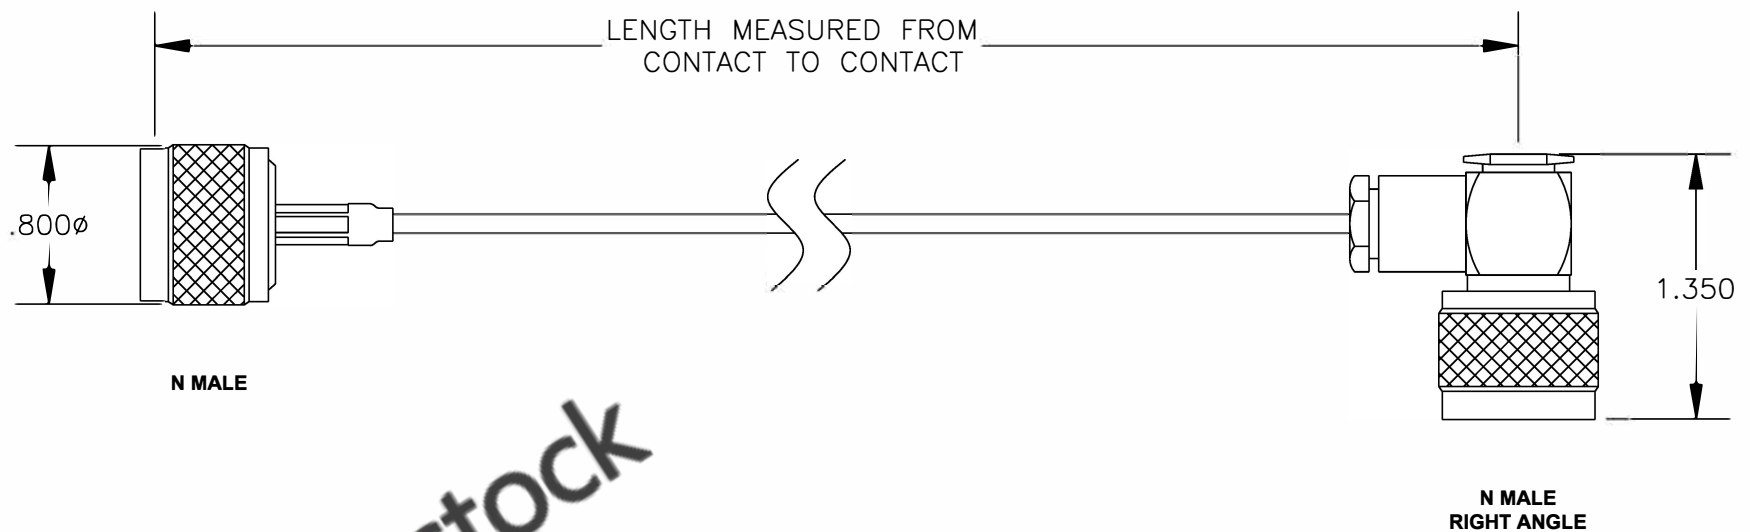

| COMPONENTS | IMPEDANCE |
|--------------------|-----------|
| N MALE | 50 OHM |
| N MALE RIGHT ANGLE | 50 OHM |
| RG316/U | 50 OHM |
| | |

| Standard Lengths | |
|------------------|-------------------------|
| -12 | 12" |
| -24 | 24" |
| -36 | 36" |
| -48 | 48" |
| -60 | 60" |
| -XXX | Custom Length in inches |
| | |

| | |
|---------------------|--|
| ET271&\$ | DES. CABLE ASSEMBLY, RG316/U, N MALE TO N MALE RIGHT ANGLE (LEAD FREE) |
|---------------------|--|

| | | | | | |
|--------|----------------|-----------------|-----------|--------|-----|
| REV. A | FSCM NO. 53919 | CAD FILE 012808 | SCALE N/A | SIZE A | 147 |
|--------|----------------|-----------------|-----------|--------|-----|

- NOTES:
1. UNLESS OTHERWISE SPECIFIED ALL DIMENSIONS ARE NOMINAL.
 2. ALL SPECIFICATIONS ARE SUBJECT TO CHANGE WITHOUT NOTICE AT ANY TIME.
 3. DIMENSIONS ARE IN INCHES.
 4. LENGTH TOLERANCE IS $\pm 1.5\%$ OR $\pm 3/8"$, WHICHEVER IS GREATER.