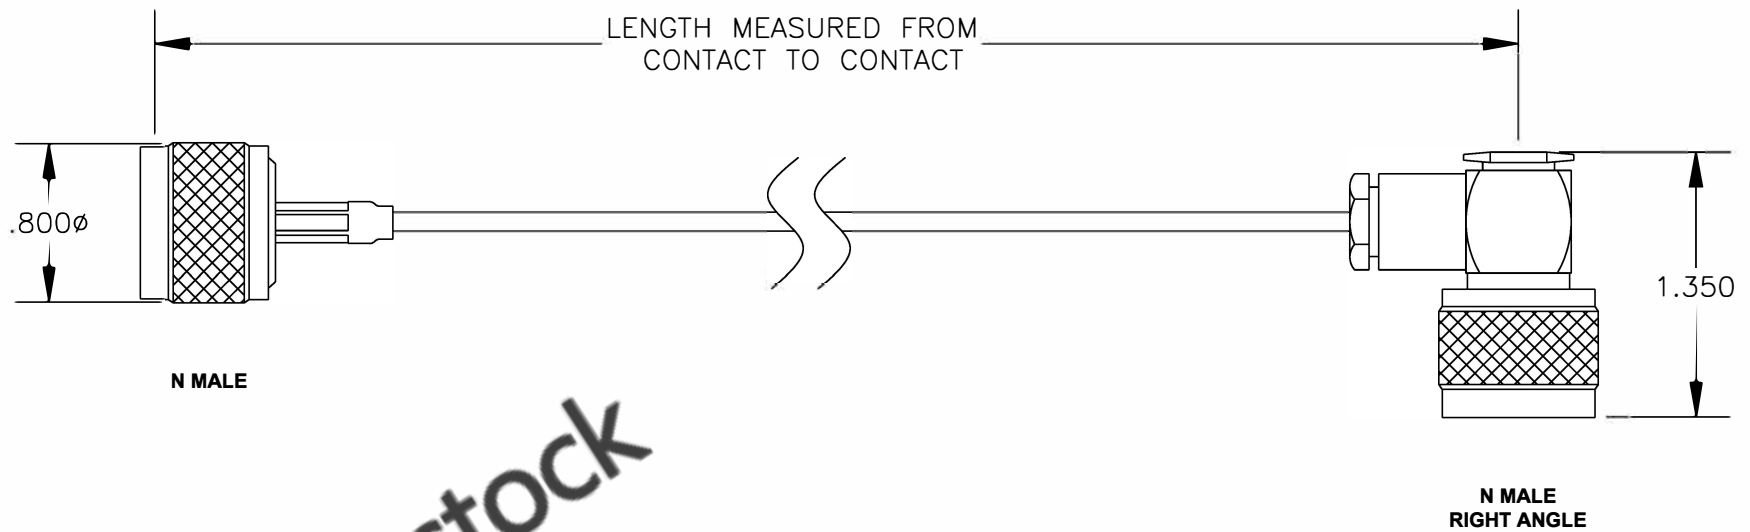

COMPONENTS	IMPEDANCE
N MALE	50 OHM
N MALE RIGHT ANGLE	50 OHM
RG316/U	50 OHM

Standard Lengths	
-12	12"
-24	24"
-36	36"
-48	48"
-60	60"
-XXX	Custom Length in inches

RoHS  
Compliance  
Certified

 8TH FLOOR, BUILDING 1, YONGFU SCIENCE AND TECHNOLOGY CENTER INDUSTRIAL PARK, NANZHA DISTRICT 5, HUMEN, 523900, DONGGUAN, GUANGDONG, CHINA

WEBSITE: [www.ebeestock.com](http://www.ebeestock.com)  
EMAIL: [sales@ebeestock.com](mailto:sales@ebeestock.com)  
COAXIAL & FIBER OPTICS

<b>ET271&amp;&amp;</b>		DES. CABLE ASSEMBLY, RG316/U, N MALE TO N MALE RIGHT ANGLE (LEAD FREE)	
------------------------	--	--	--

REV. A	FSCM NO. 53919	CAD FILE 012808	SCALE N/A	SIZE A 147
--------	----------------	-----------------	-----------	------------

- NOTES:
- UNLESS OTHERWISE SPECIFIED ALL DIMENSIONS ARE NOMINAL.
  - ALL SPECIFICATIONS ARE SUBJECT TO CHANGE WITHOUT NOTICE AT ANY TIME.
  - DIMENSIONS ARE IN INCHES.
  - LENGTH TOLERANCE IS  $\pm 1.5\%$  OR  $\pm 3/8"$ , WHICHEVER IS GREATER.