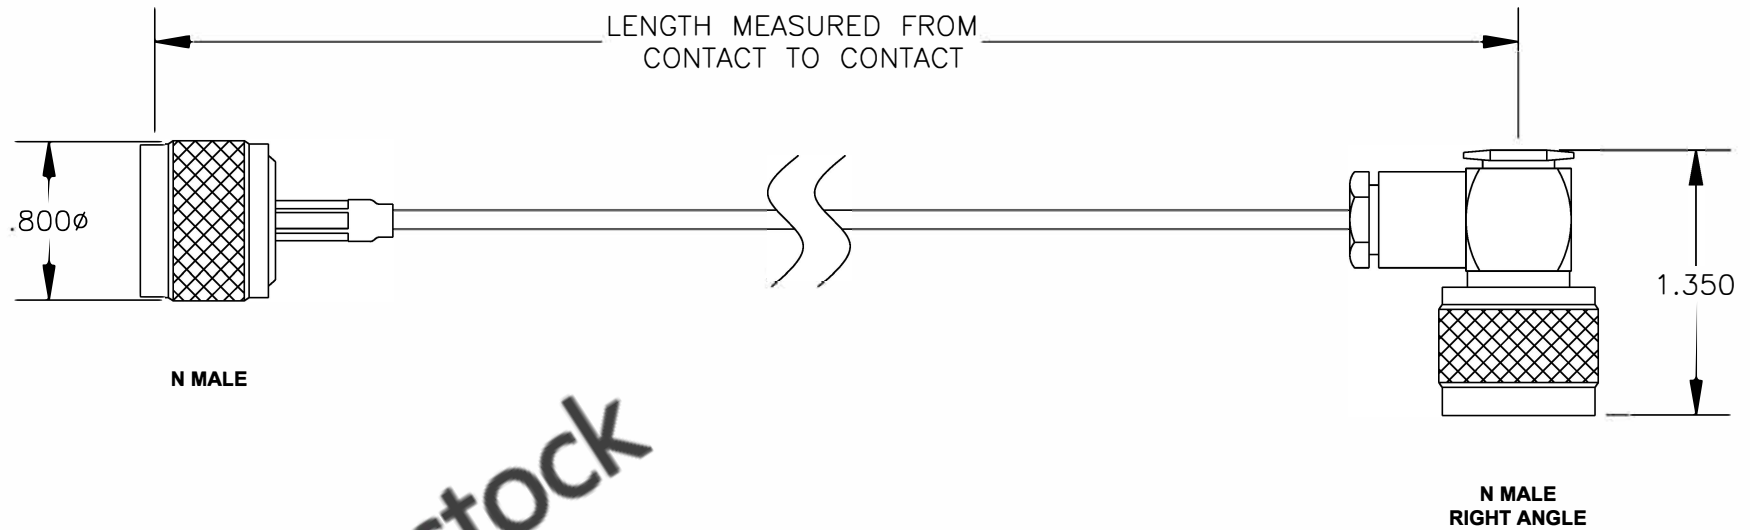

COMPONENTS	IMPEDANCE
N MALE	50 OHM
N MALE RIGHT ANGLE	50 OHM
RG316/U	50 OHM

Standard Lengths	
-12	12"
-24	24"
-36	36"
-48	48"
-60	60"
-XXX	Custom Length in inches

RoHS  
Compliance  
Certified

**8TH FLOOR, BUILDING 1, YONGFU SCIENCE AND TECHNOLOGY CENTER INDUSTRIAL PARK, NANZHA DISTRICT 5, HUMEN, 523900, DONGGUAN, GUANGDONG, CHINA**  
 WEBSITE: [www.ebeestock.com](http://www.ebeestock.com)  
 EMAIL: [sales@ebeestock.com](mailto:sales@ebeestock.com)  
**COAXIAL & FIBER OPTICS**

<b>ET271&amp;</b>		DES. CABLE ASSEMBLY, RG316/U, N MALE TO N MALE RIGHT ANGLE (LEAD FREE)	
-------------------	--	--	--

REV. A	FSCM NO. 53919	CAD FILE 012808	SCALE N/A	SIZE A 147
--------	----------------	-----------------	-----------	------------

- NOTES:**
- UNLESS OTHERWISE SPECIFIED ALL DIMENSIONS ARE NOMINAL.
  - ALL SPECIFICATIONS ARE SUBJECT TO CHANGE WITHOUT NOTICE AT ANY TIME.
  - DIMENSIONS ARE IN INCHES.
  - LENGTH TOLERANCE IS  $\pm 1.5\%$  OR  $\pm 3/8"$ , WHICHEVER IS GREATER.