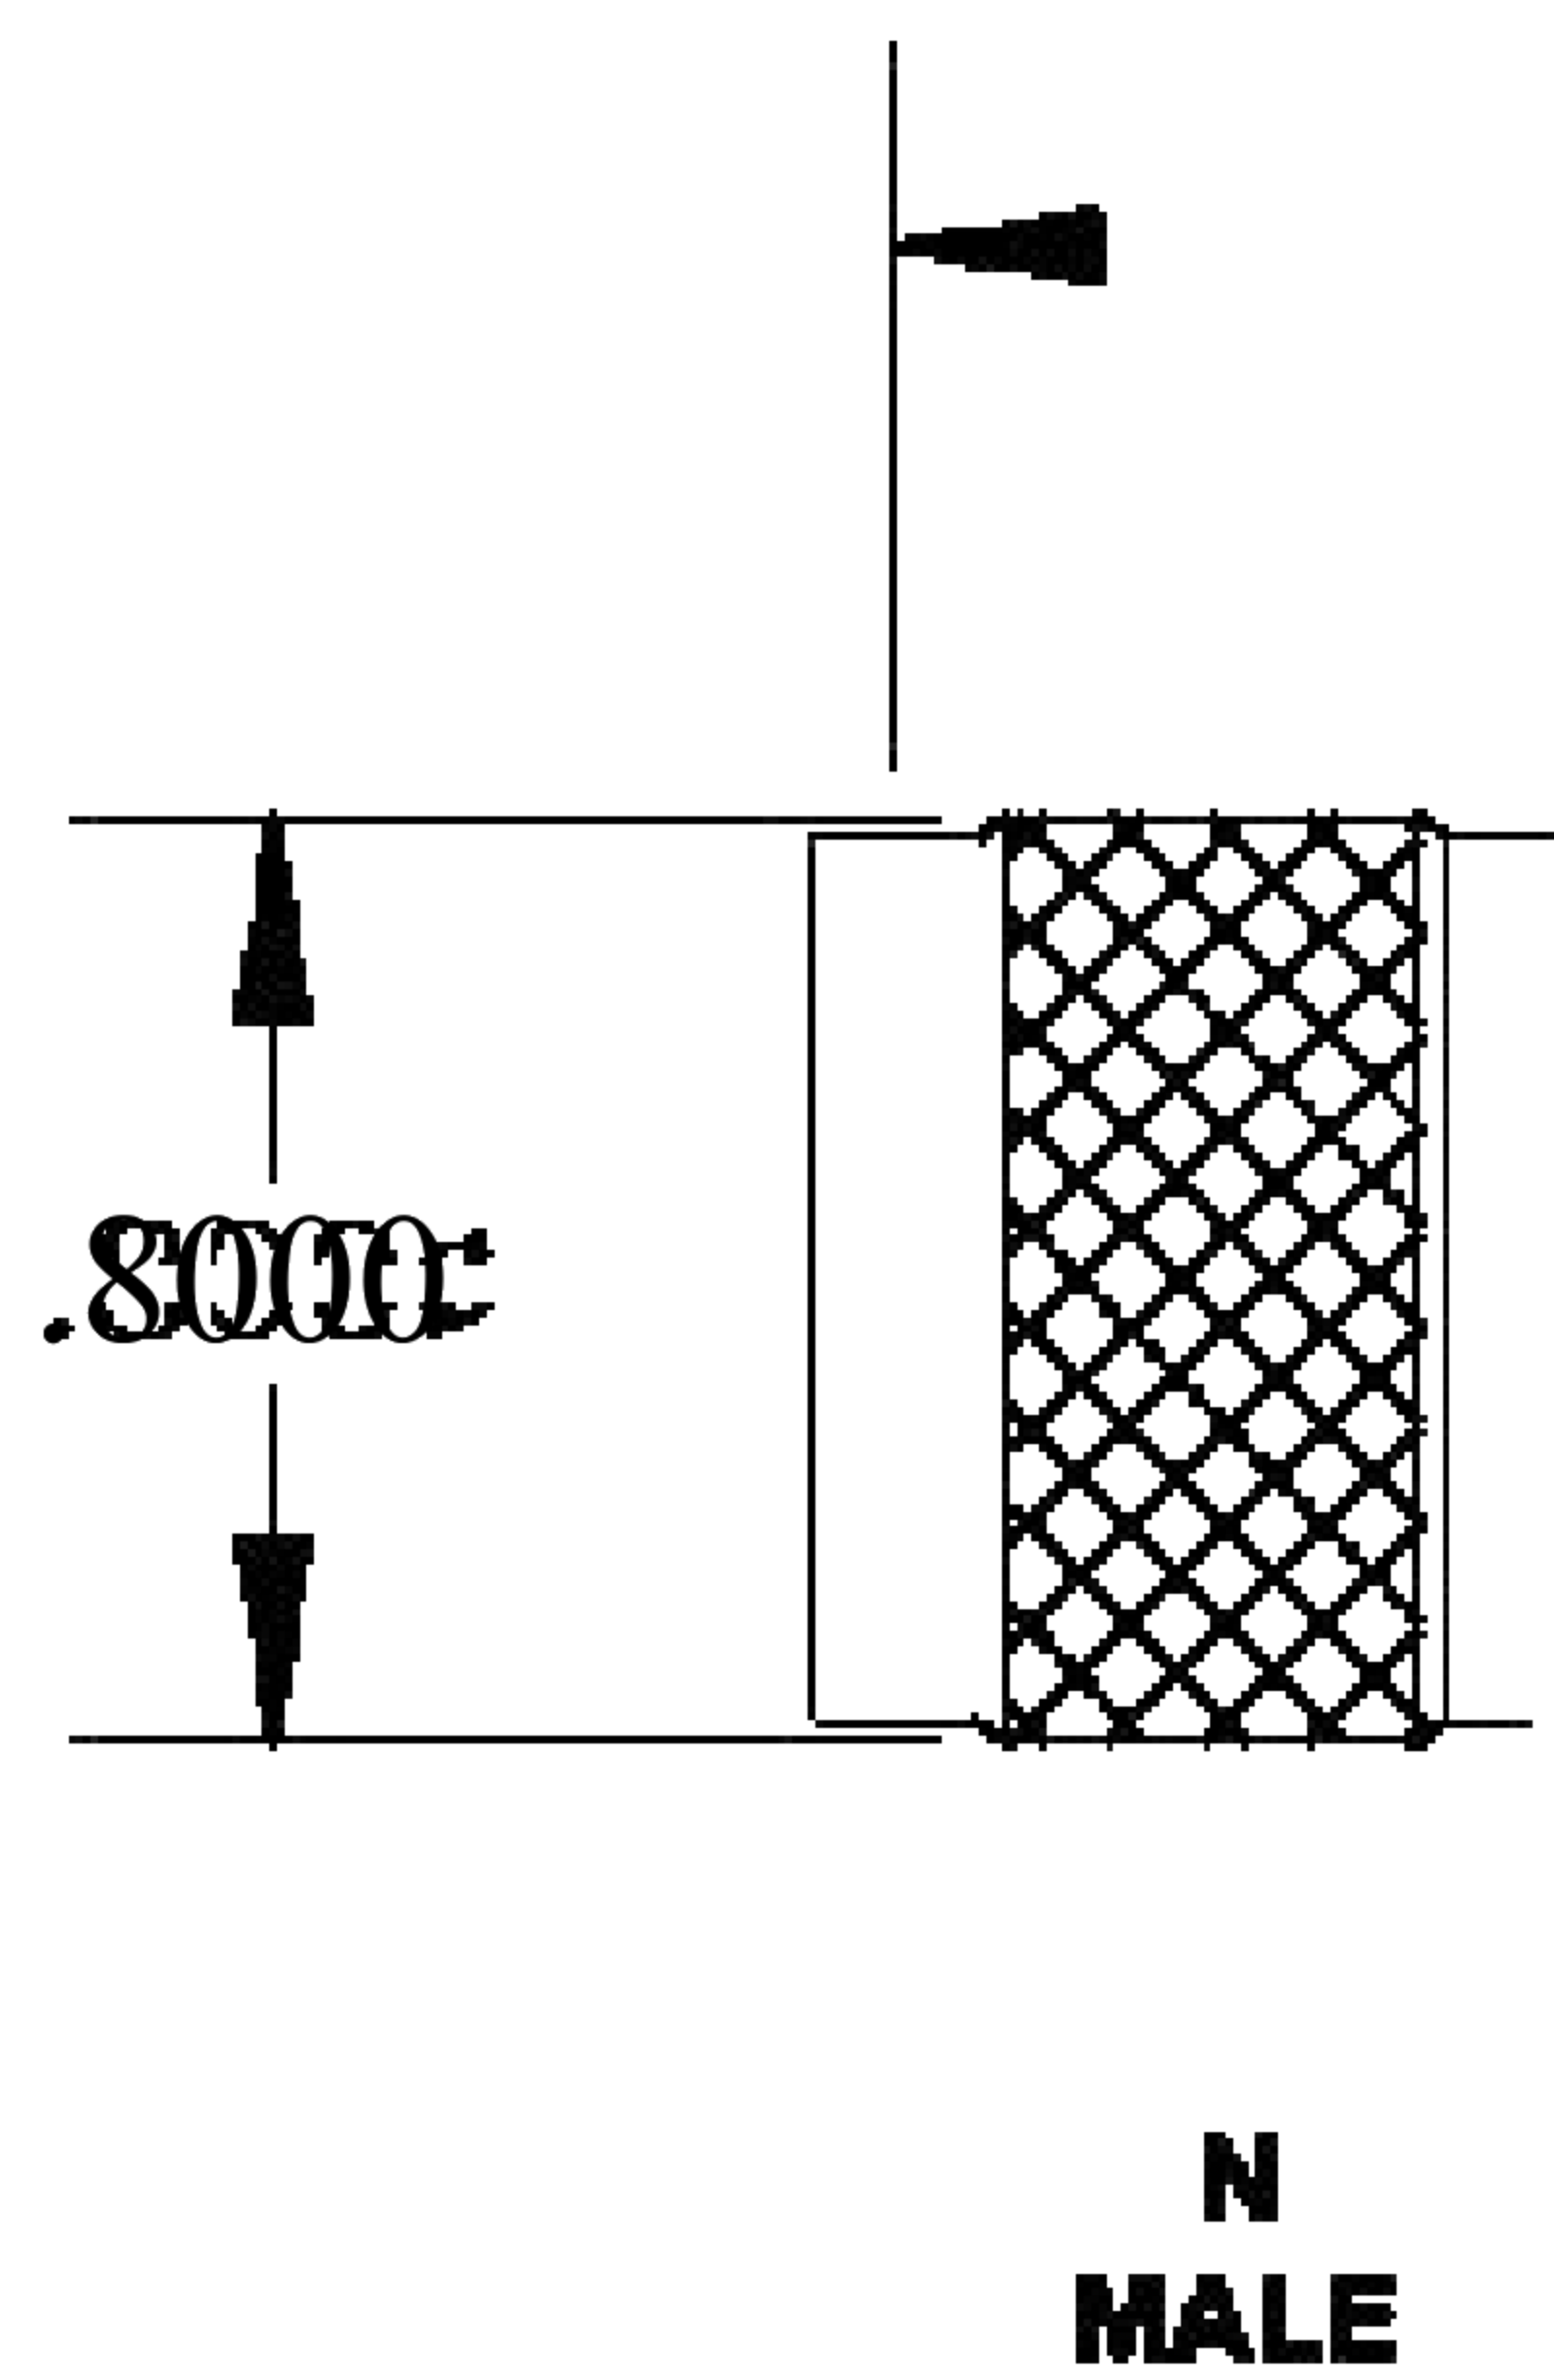

| COMPONENTS | IMPEDANCE |
|------------|-----------|
| N MALE | 50 OHM |
| N FEMALE | 50 OHM |
| RG316-DS | 50 OHM |

| Standard Lengths | |
|------------------|-------------------------|
| ■12 | 12" |
| -24 | 24" |
| -36 | 36" |
| ■48 | 48" |
| -60 | 60" |
| ■XXX | Custom Length in inches |

D

LENGTH MEASURED FROM CONTACT TO CONTACT

8th Floor, Building 1, Yongfu Science and Technology Center Industrial Park, Nanzha District 5, Humen, 523900, Dongguan, Guangdong, China.

Website: www.ebeestock.com

Email: sales@ebeestock.com

COAXIAL & FIBER OPTICS

| | |
|----------------------|---|
| DWG TITLE ET27288 | DES_ n-male-to-n-female-cable-12-inch-length-using-rg316-ds-coax-0027288 |
|----------------------|---|