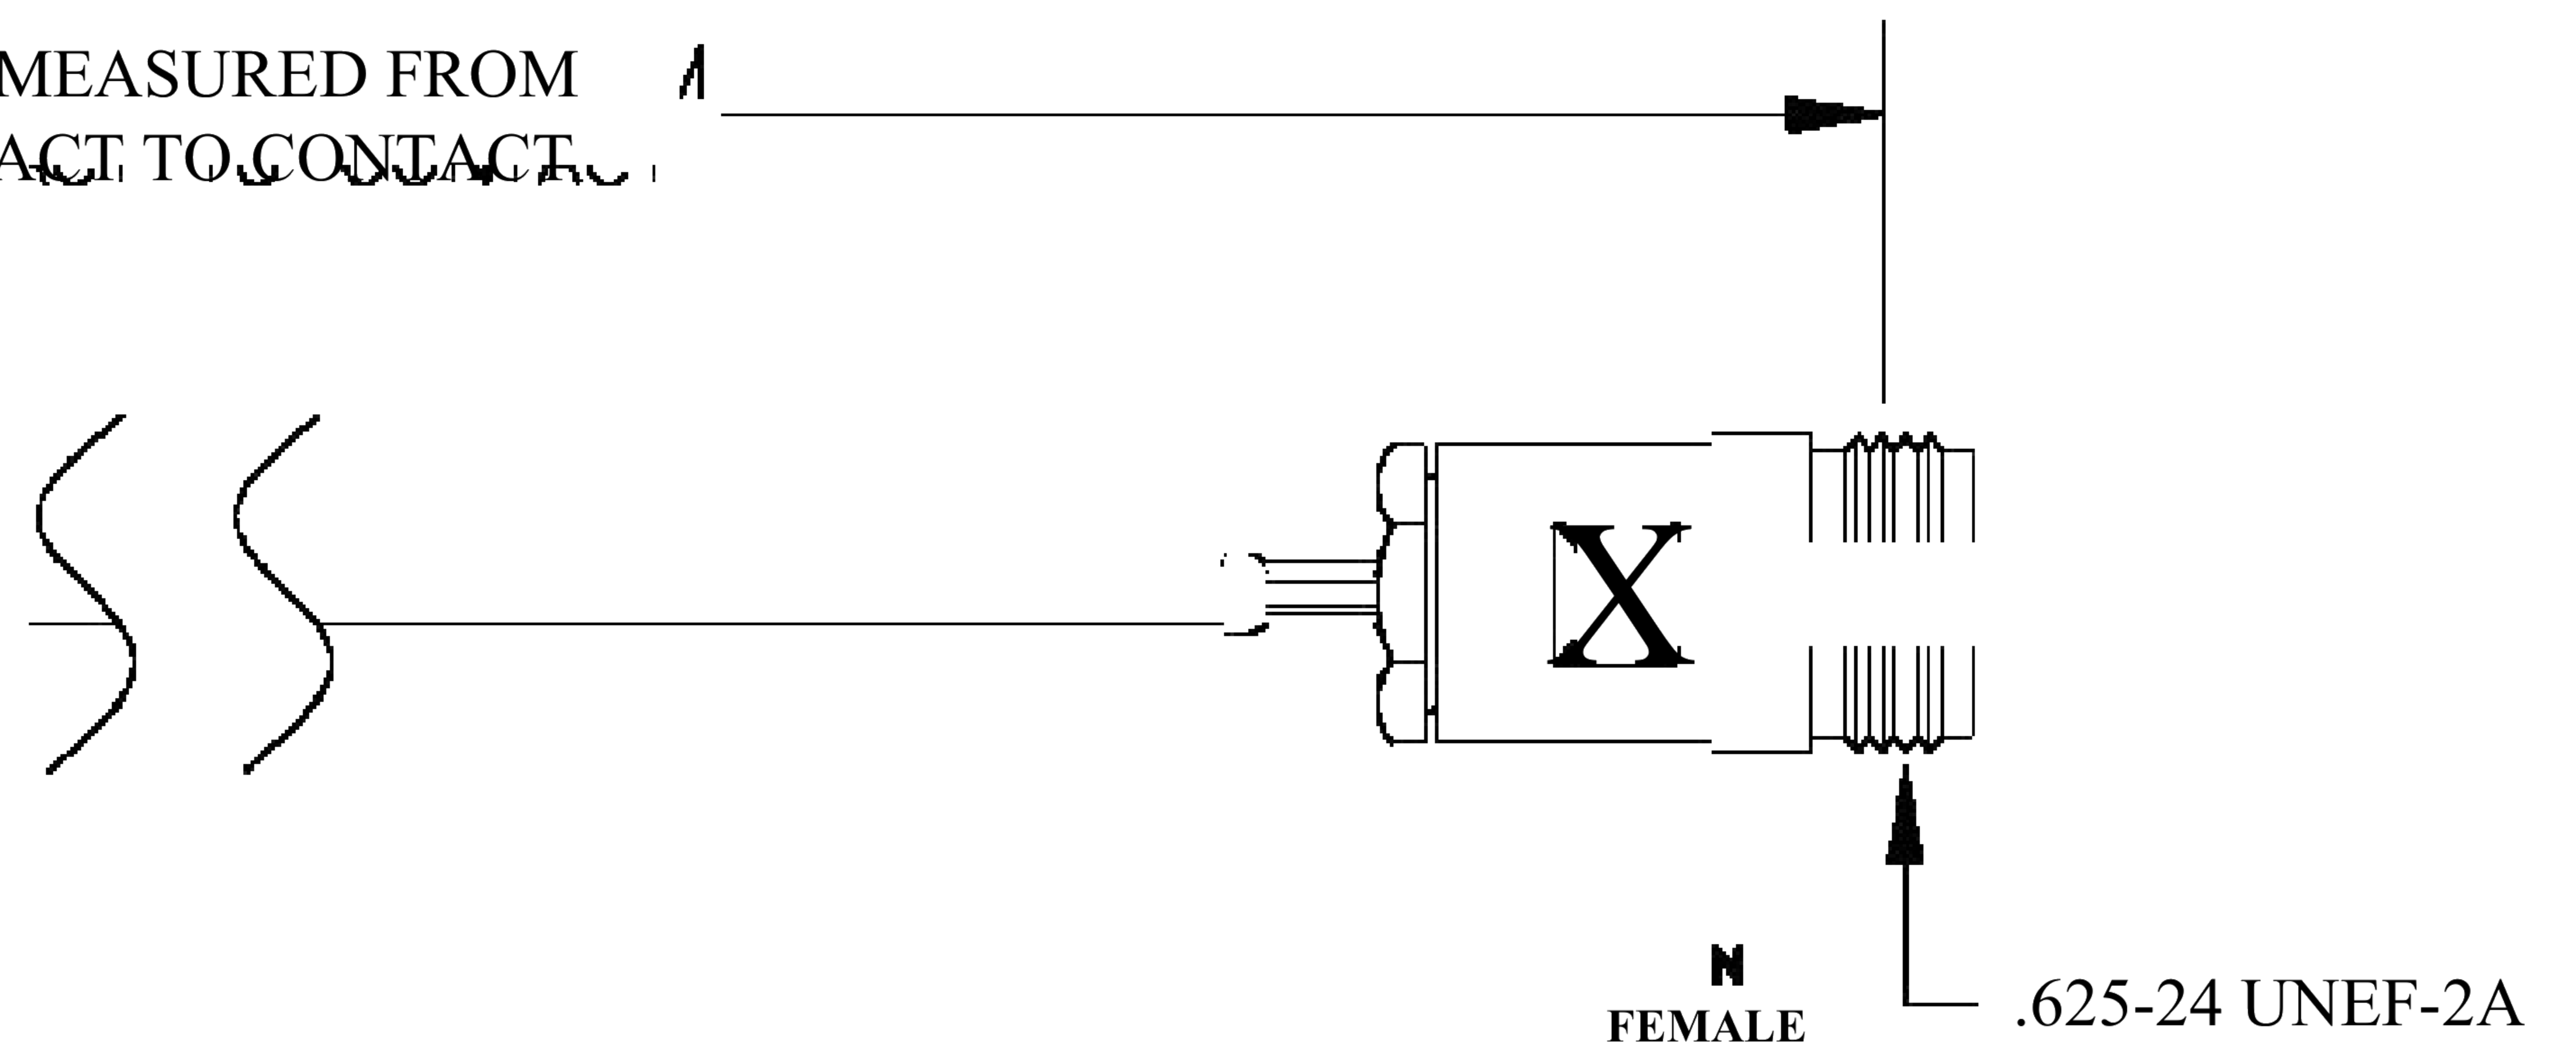

| COMPONENTS | IMPEDANCE |
|------------|-----------|
| N MALE | 50 OHM |
| N FEMALE | 50 OHM |
| RG316-DS | 50 OHM |

| Standard Lengths | |
|------------------|-------------------------|
| ■12 | 12" |
| -24 | 24" |
| -36 | 36" |
| ■48 | 48" |
| -60 | 60" |
| ■XXX | Custom Length in inches |

D

LENGTH MEASURED FROM CONTACT TO CONTACT

8th Floor, Building 1, Yongfu Science and Technology Center Industrial Park, Nanzha District 5, Humen, 523900, Dongguan, Guangdong, China.

Website: www.ebeestock.com

Email: sales@ebeestock.com

COAXIAL & FIBER OPTICS

| | |
|----------------------|---|
| DWG TITLE ET27288 | DES_ n-male-to-n-female-cable-12-inch-length-using-rg316-ds-coax-0027288 |
|----------------------|---|