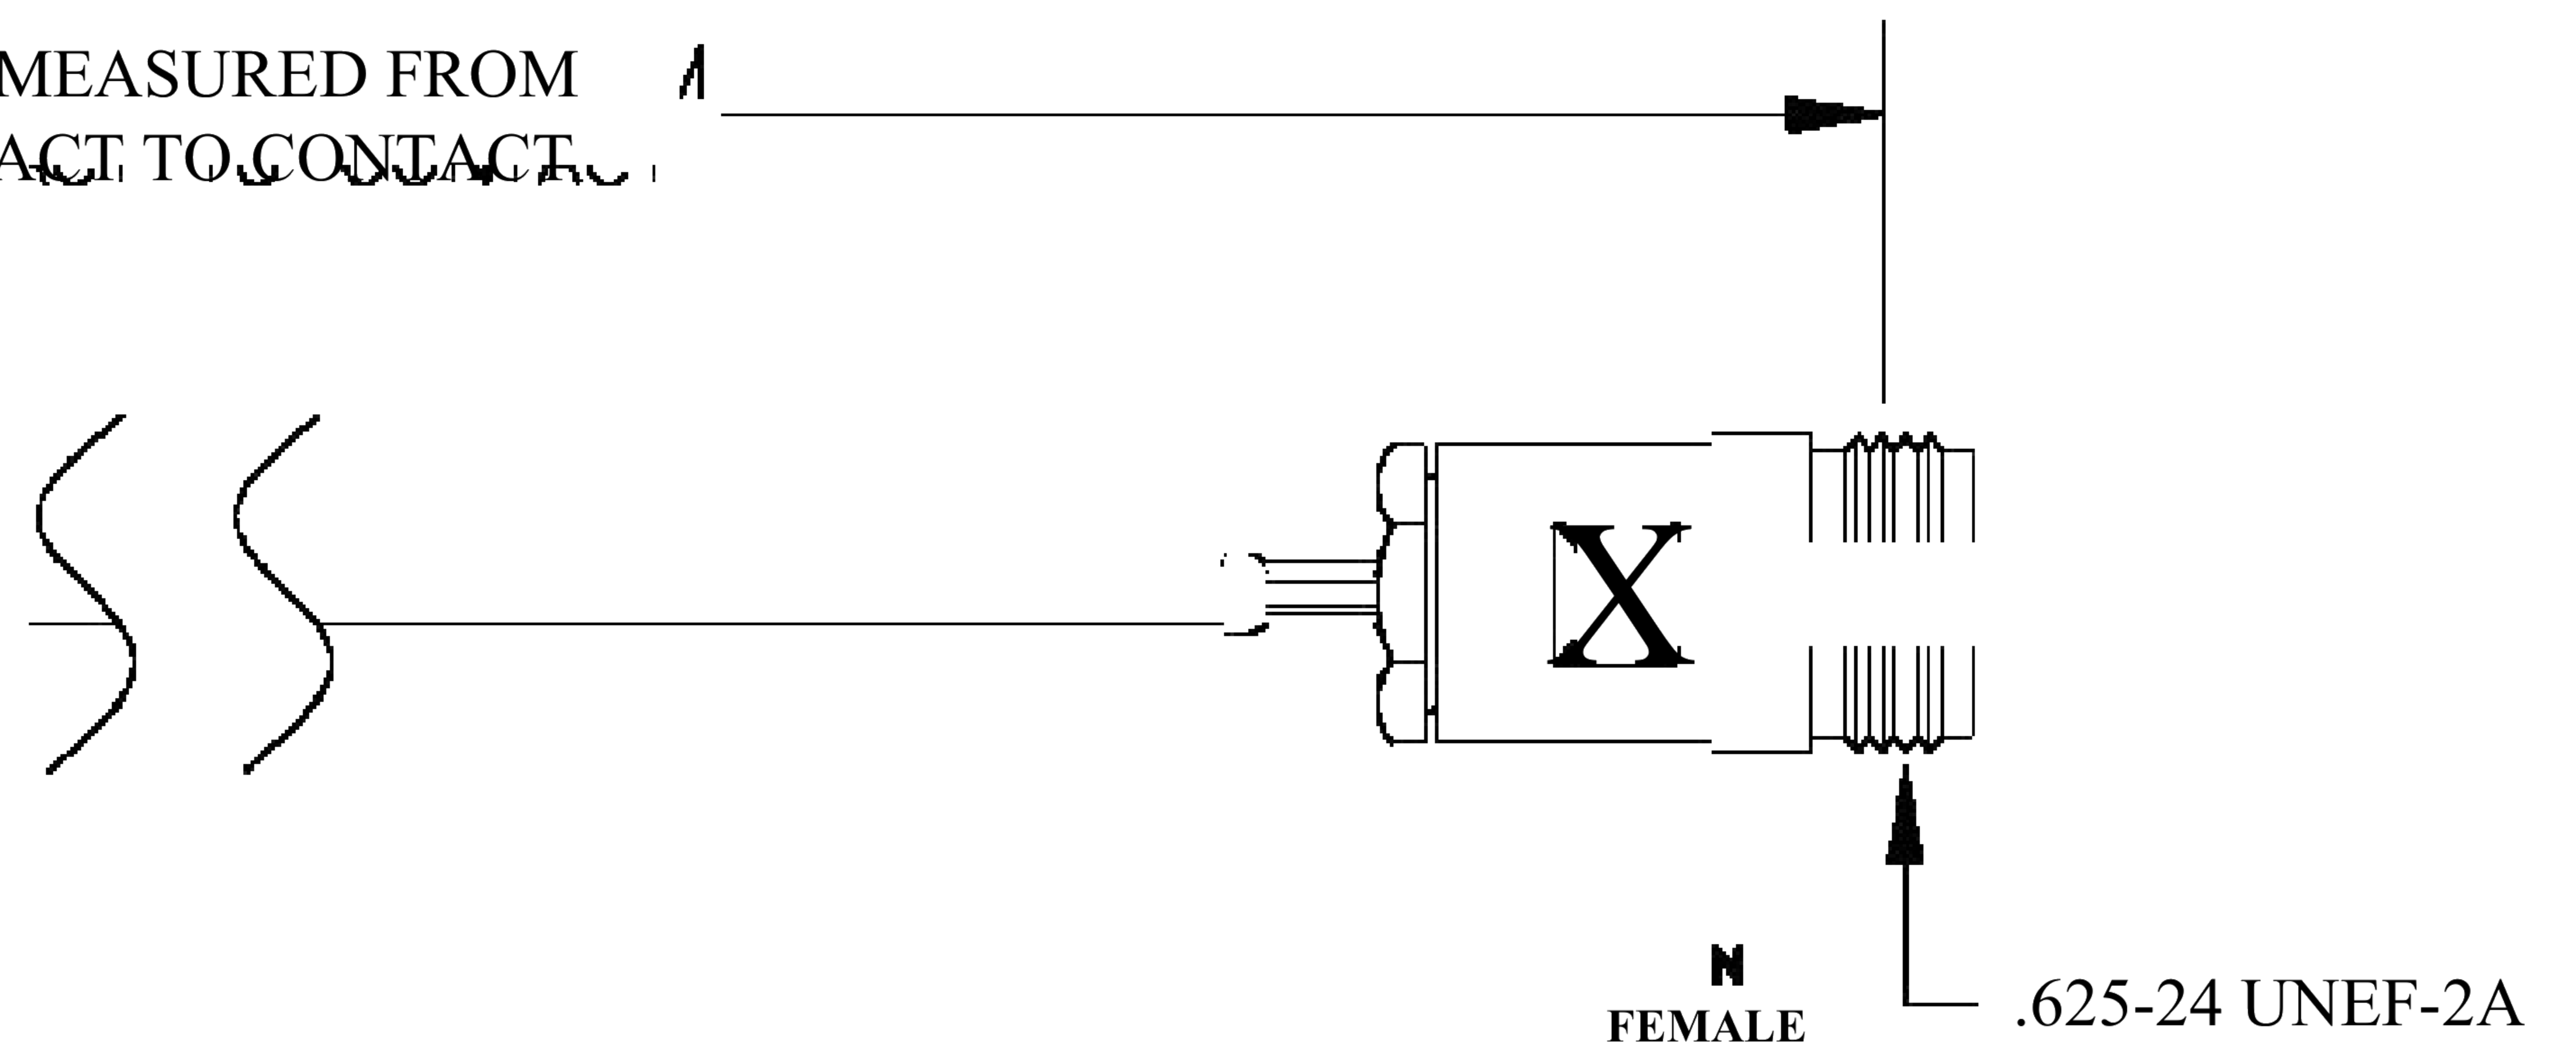

COMPONENTS	IMPEDANCE
N MALE	50 OHM
N FEMALE	50 OHM
RG316-DS	50 OHM

Standard Lengths	
■12	12"
-24	24"
-36	36"
■48	48"
-60	60"
■XXX	Custom Length in inches

D

LENGTH MEASURED FROM CONTACT TO CONTACT

8th Floor, Building 1, Yongfu Science and Technology Center Industrial Park, Nanzha District 5, Humen, 523900, Dongguan, Guangdong, China.

Website: www.ebeestock.com

Email: sales@ebeestock.com

COAXIAL & FIBER OPTICS

DWG TITLE ET27289	DES_ : n-male-to-n-female-cable-12-inch-length-using-rg316-ds-coax-0027288
----------------------	---

SIZE A | FSCM NO. 53919 | CAD FILE 073102 | SCALE N/A | 127

NOTES:

- UNLESS OTHERWISE SPECIFIED ALL DIMENSIONS ARE NOMINAL.
- ALL SPECIFICATIONS ARE SUBJECT TO CHANGE WITHOUT NOTICE AT ANY TIME.