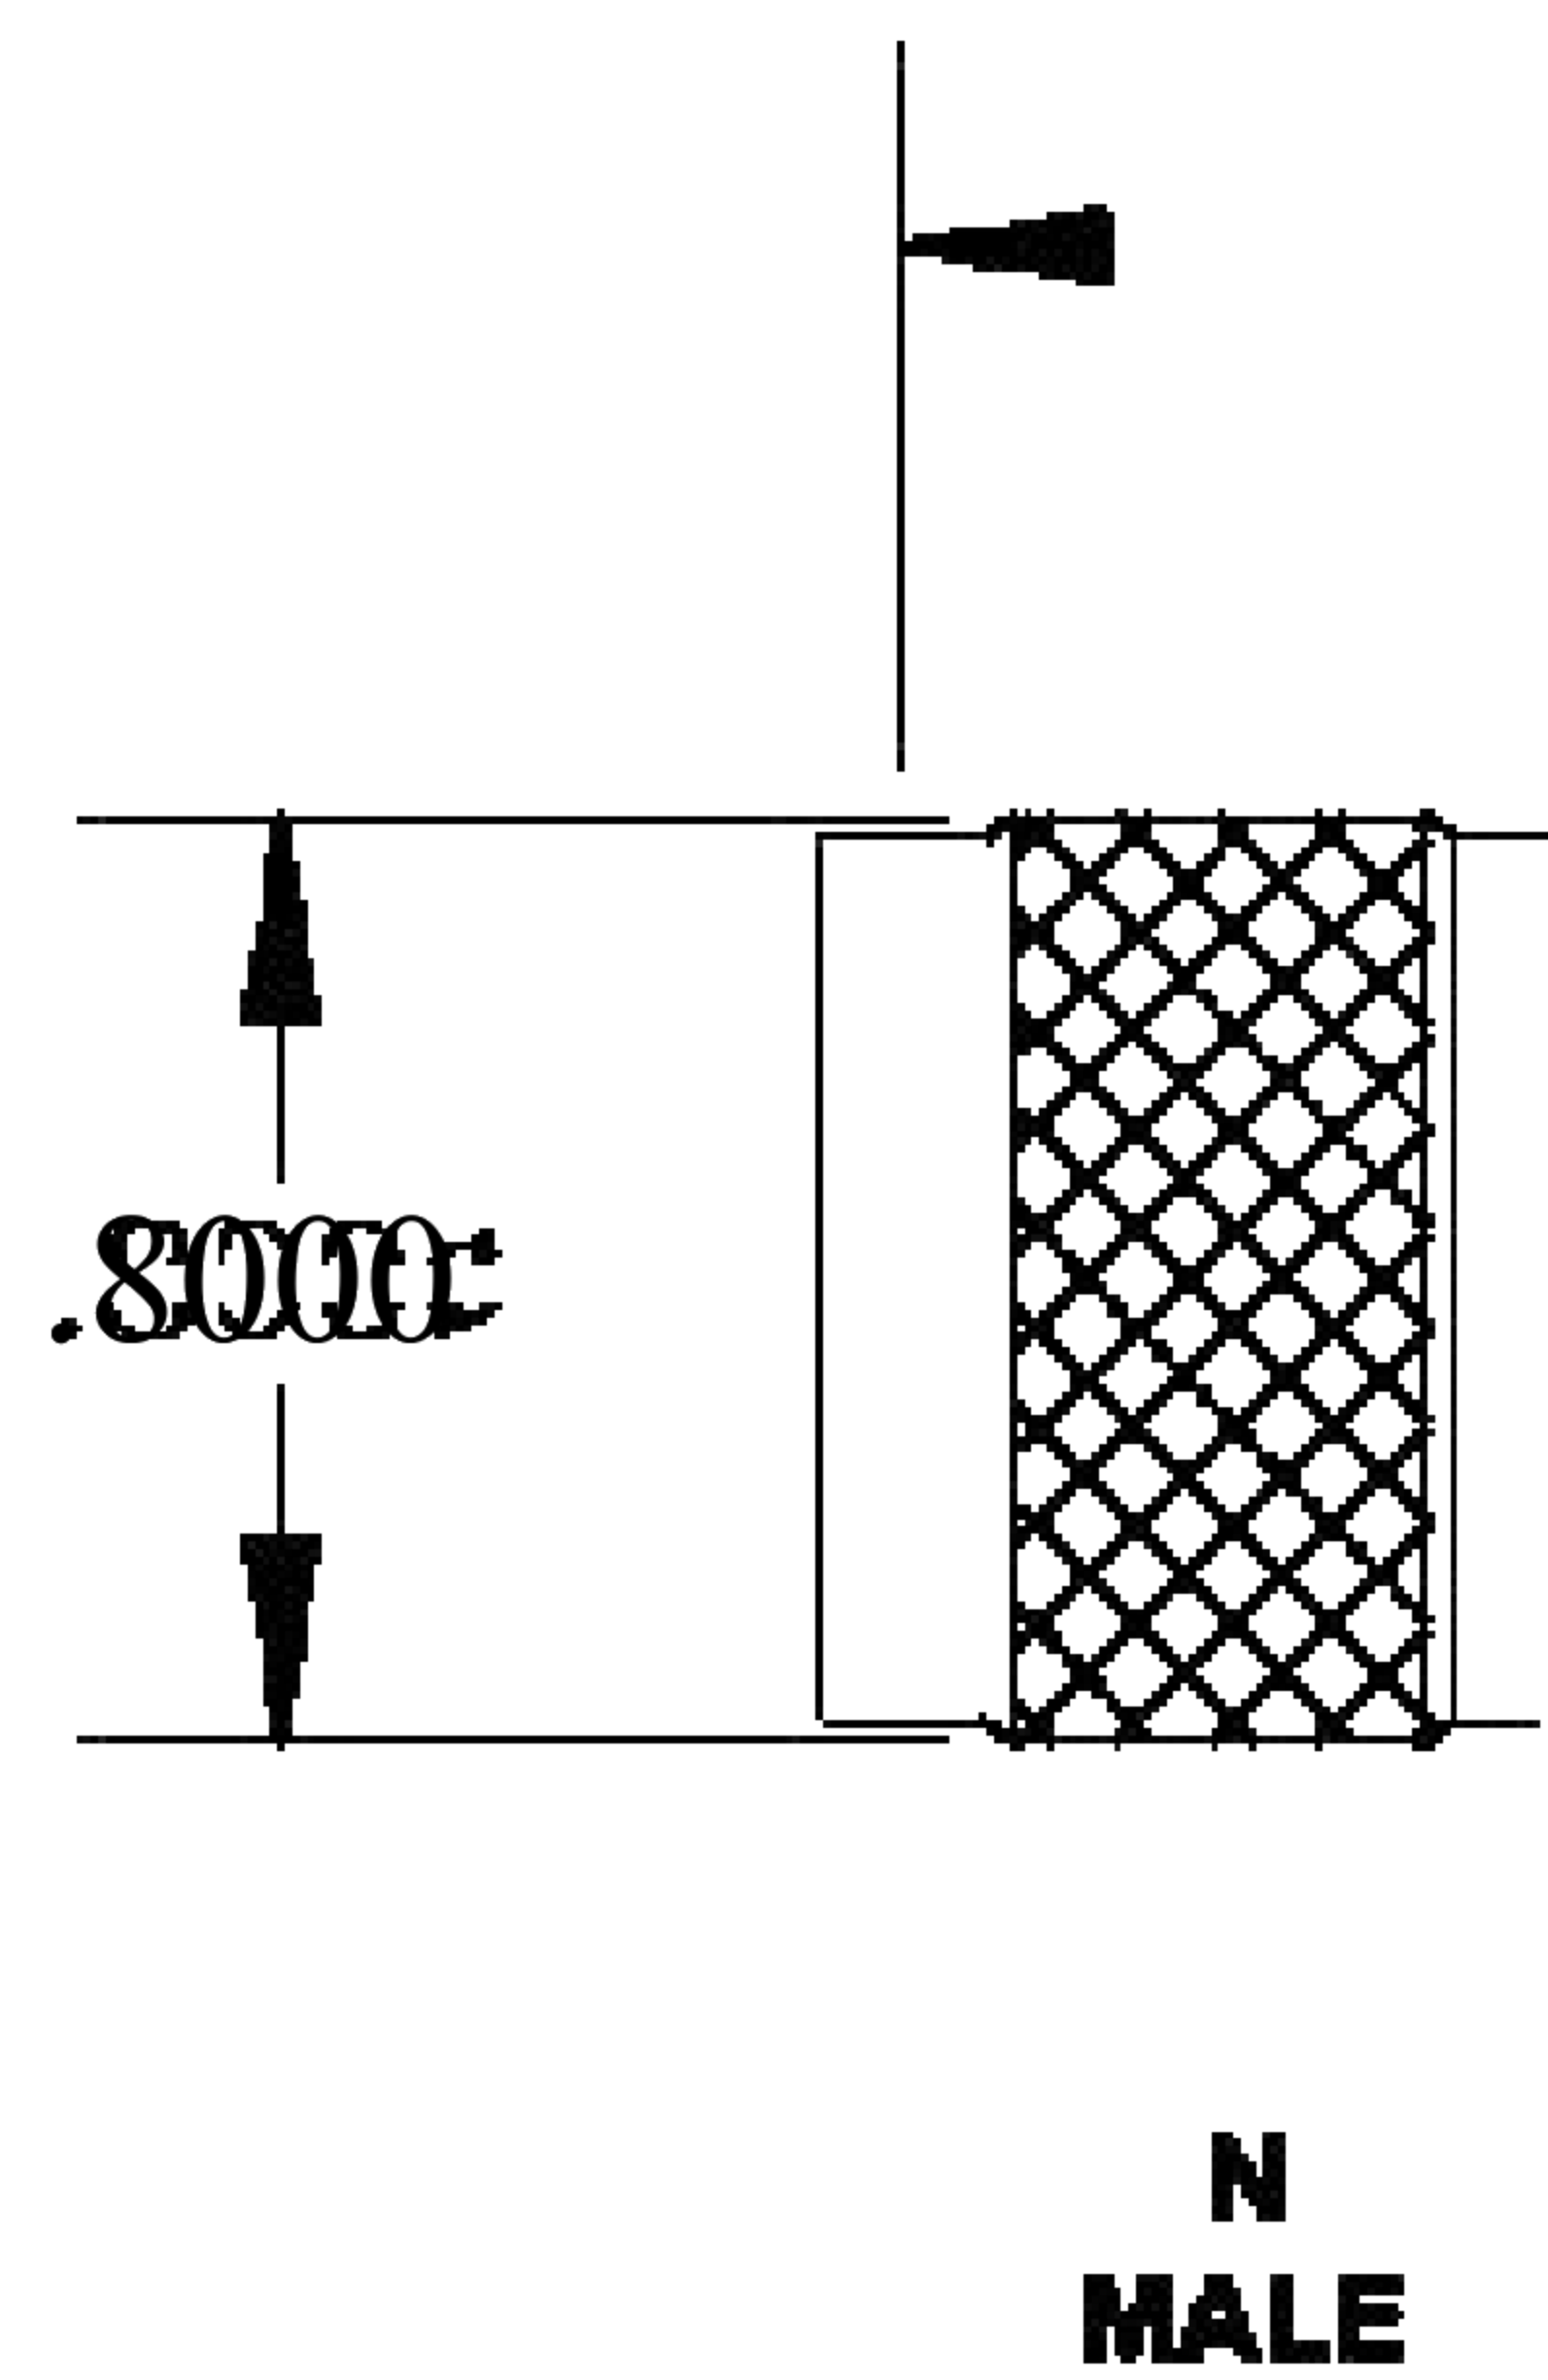

COMPONENTS	IMPEDANCE
N MALE	50 OHM
N FEMALE	50 OHM
RG316-DS	50 OHM

Standard Lengths	
■12	12"
-24	24"
-36	36"
■48	48"
-60	60"
■XXX	Custom Length in inches

D

LENGTH MEASURED FROM CONTACT TO CONTACT

8th Floor, Building 1, Yongfu Science and Technology Center Industrial Park, Nanzha District 5, Humen, 523900, Dongguan, Guangdong, China.

Website: www.ebeestock.com

Email: sales@ebeestock.com

COAXIAL & FIBER OPTICS

DWG TITLE ET27289	DES_ : n-male-to-n-female-cable-12-inch-length-using-rg316-ds-coax-0027288
----------------------	---

SIZE A | FSCM NO. 53919 | CAD FILE 073102 | SCALE N/A | 127