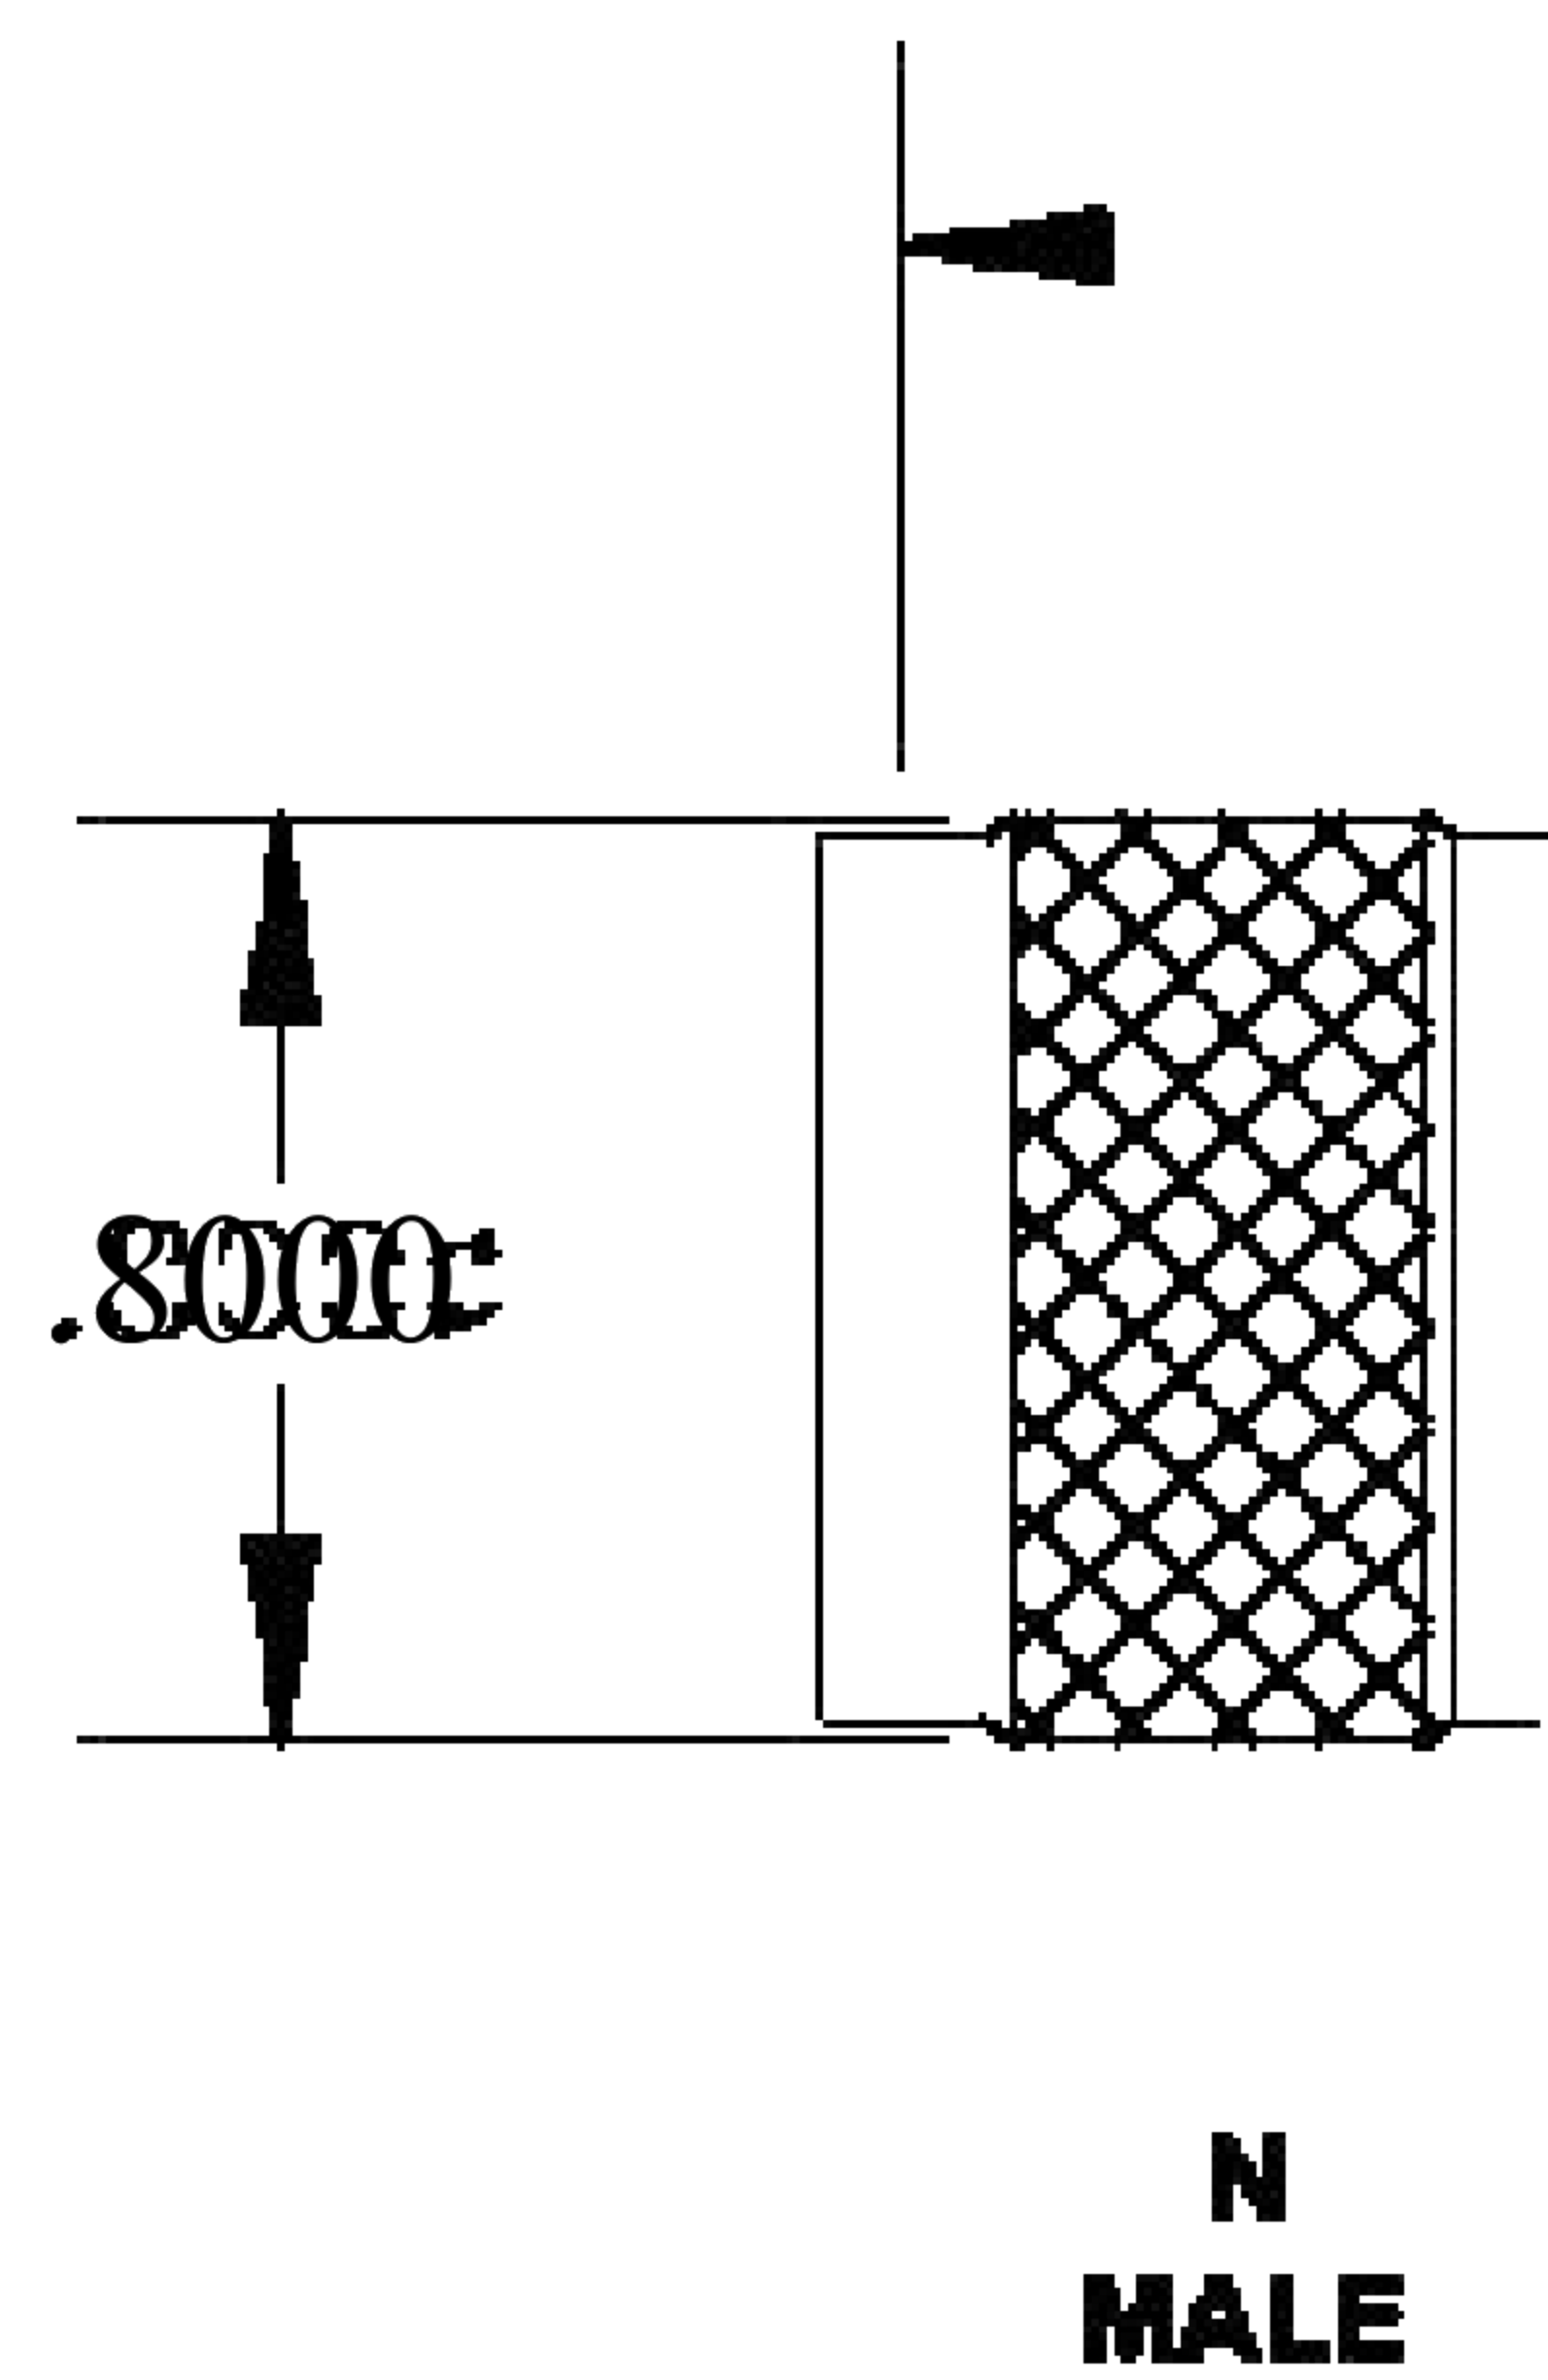

COMPONENTS	IMPEDANCE
N MALE	50 OHM
N FEMALE	50 OHM
RG316-DS	50 OHM

Standard Lengths	
■12	12"
-24	24"
-36	36"
■48	48"
-60	60"
■XXX	Custom Length in inches

D

LENGTH MEASURED FROM CONTACT TO CONTACT

8th Floor, Building 1, Yongfu Science and Technology Center Industrial Park, Nanzha District 5, Humen, 523900, Dongguan, Guangdong, China.

Website: [www.ebeestock.com](http://www.ebeestock.com)

Email: [sales@ebeestock.com](mailto:sales@ebeestock.com)

**COAXIAL & FIBER OPTICS**

DWG TITLE ET27290	DES_ n-male-to-n-female-cable-12-inch-length-using-rg316-ds-coax-0027288
----------------------	---

SIZE A | FSCM NO. 53919 | CAD FILE 073102 | SCALE N/A | 127

**NOTES:**

- UNLESS OTHERWISE SPECIFIED ALL DIMENSIONS ARE NOMINAL.
- ALL SPECIFICATIONS ARE SUBJECT TO CHANGE WITHOUT NOTICE AT ANY TIME.