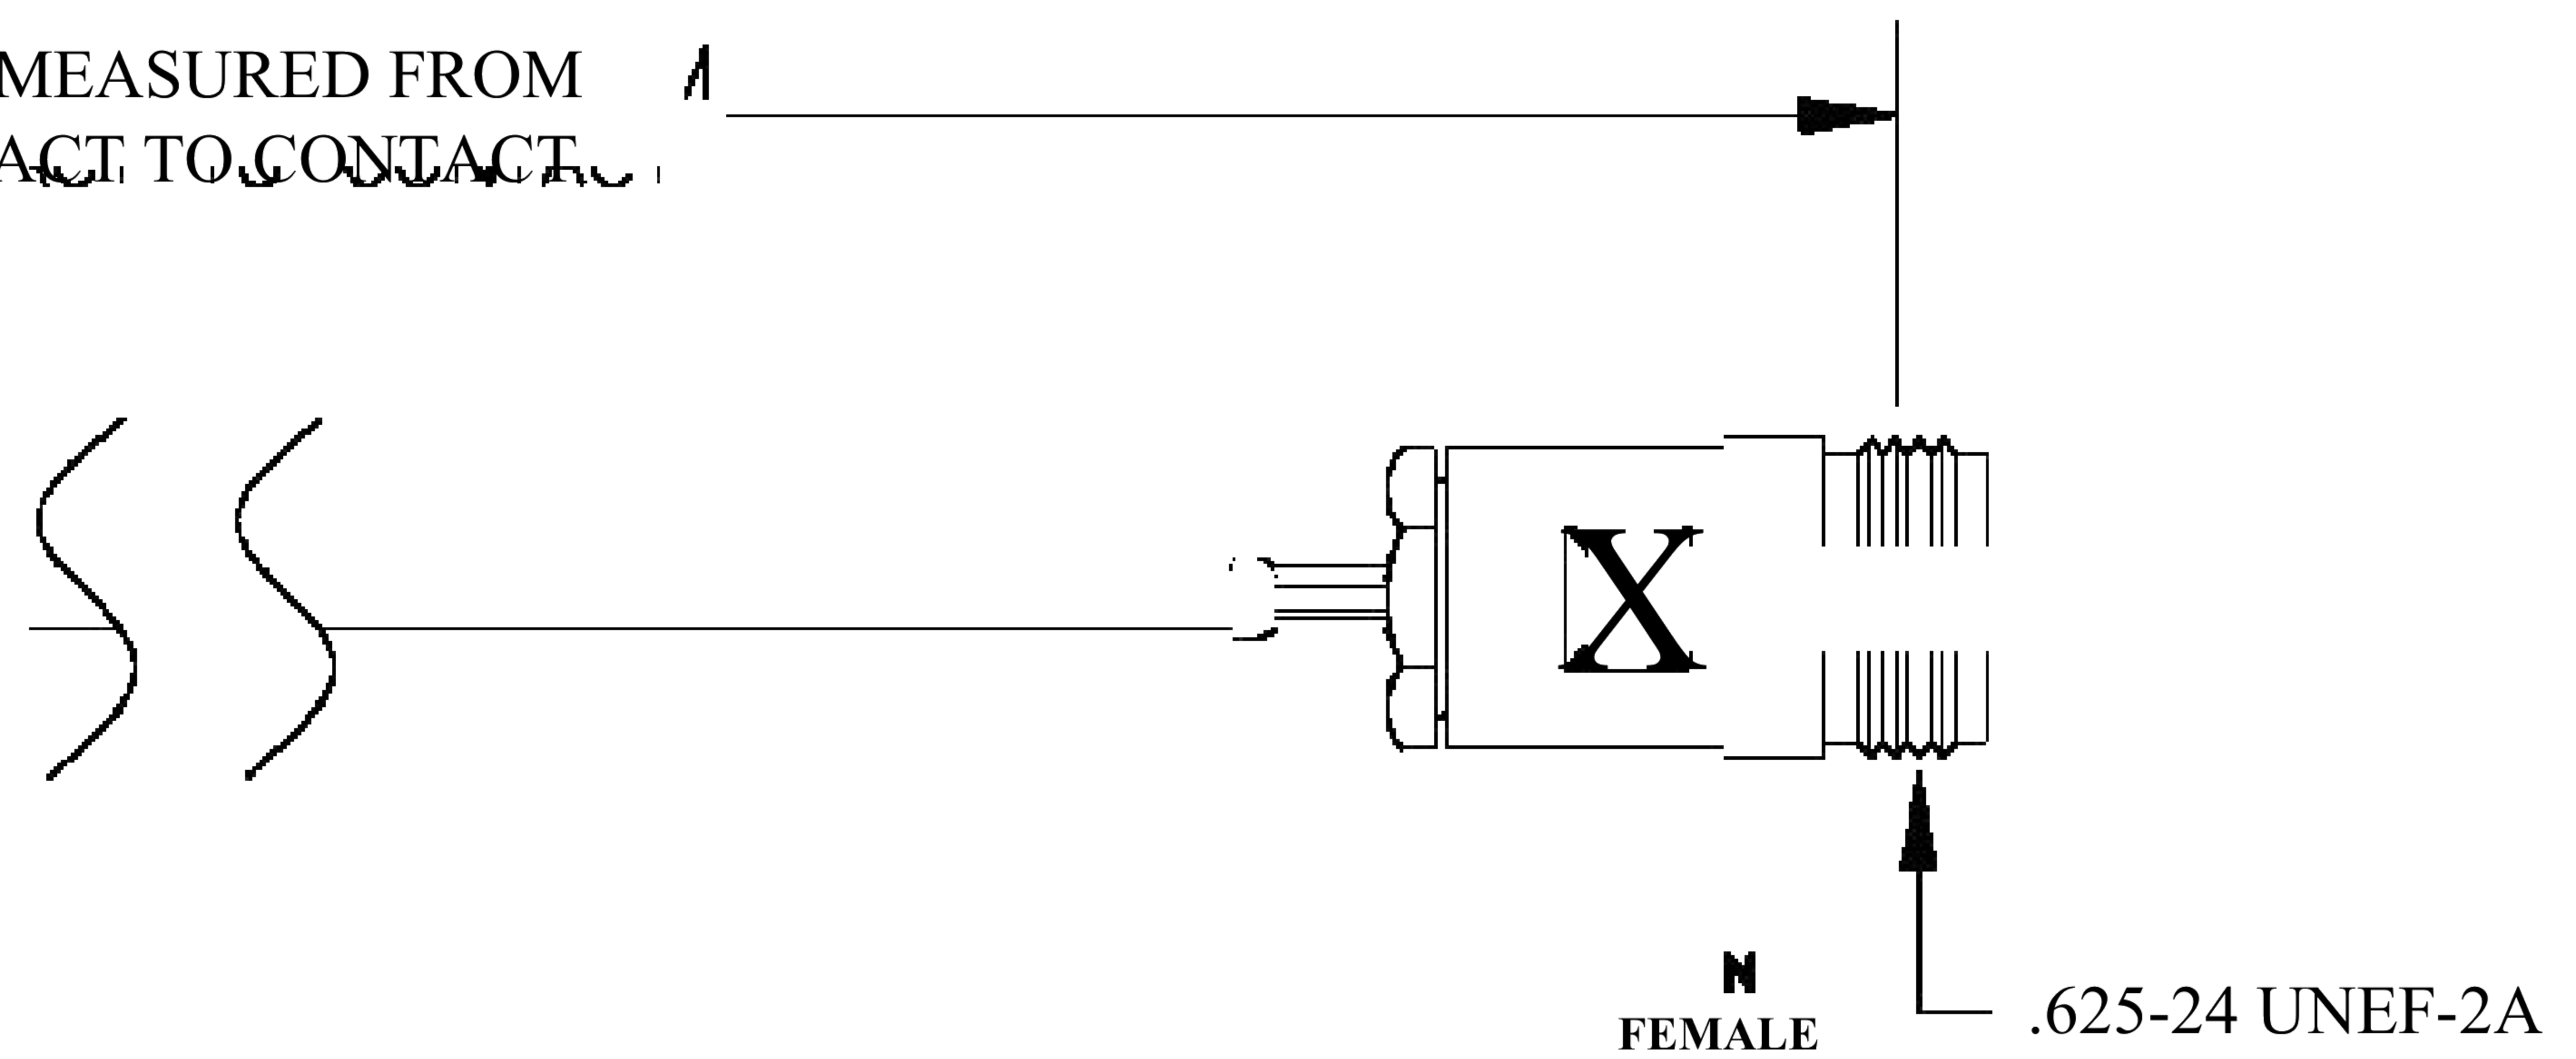

COMPONENTS	IMPEDANCE
N MALE	50 OHM
N FEMALE	50 OHM
RG316-DS	50 OHM

Standard Lengths	
■12	12"
-24	24"
-36	36"
■48	48"
-60	60"
■XXX	Custom Length in inches

D

LENGTH MEASURED FROM CONTACT TO CONTACT

8th Floor, Building 1, Yongfu Science and Technology Center Industrial Park, Nanzha District 5, Humen, 523900, Dongguan, Guangdong, China.

Website: [www.ebeestock.com](http://www.ebeestock.com)

Email: [sales@ebeestock.com](mailto:sales@ebeestock.com)

**COAXIAL & FIBER OPTICS**

DWG TITLE ET27290	DES_ n-male-to-n-female-cable-12-inch-length-using-rg316-ds-coax-0027288
----------------------	---

SIZE A | FSCM NO. 53919 | CAD FILE 073102 | SCALE N/A | 127

**NOTES:**

- UNLESS OTHERWISE SPECIFIED ALL DIMENSIONS ARE NOMINAL.
- ALL SPECIFICATIONS ARE SUBJECT TO CHANGE WITHOUT NOTICE AT ANY TIME.