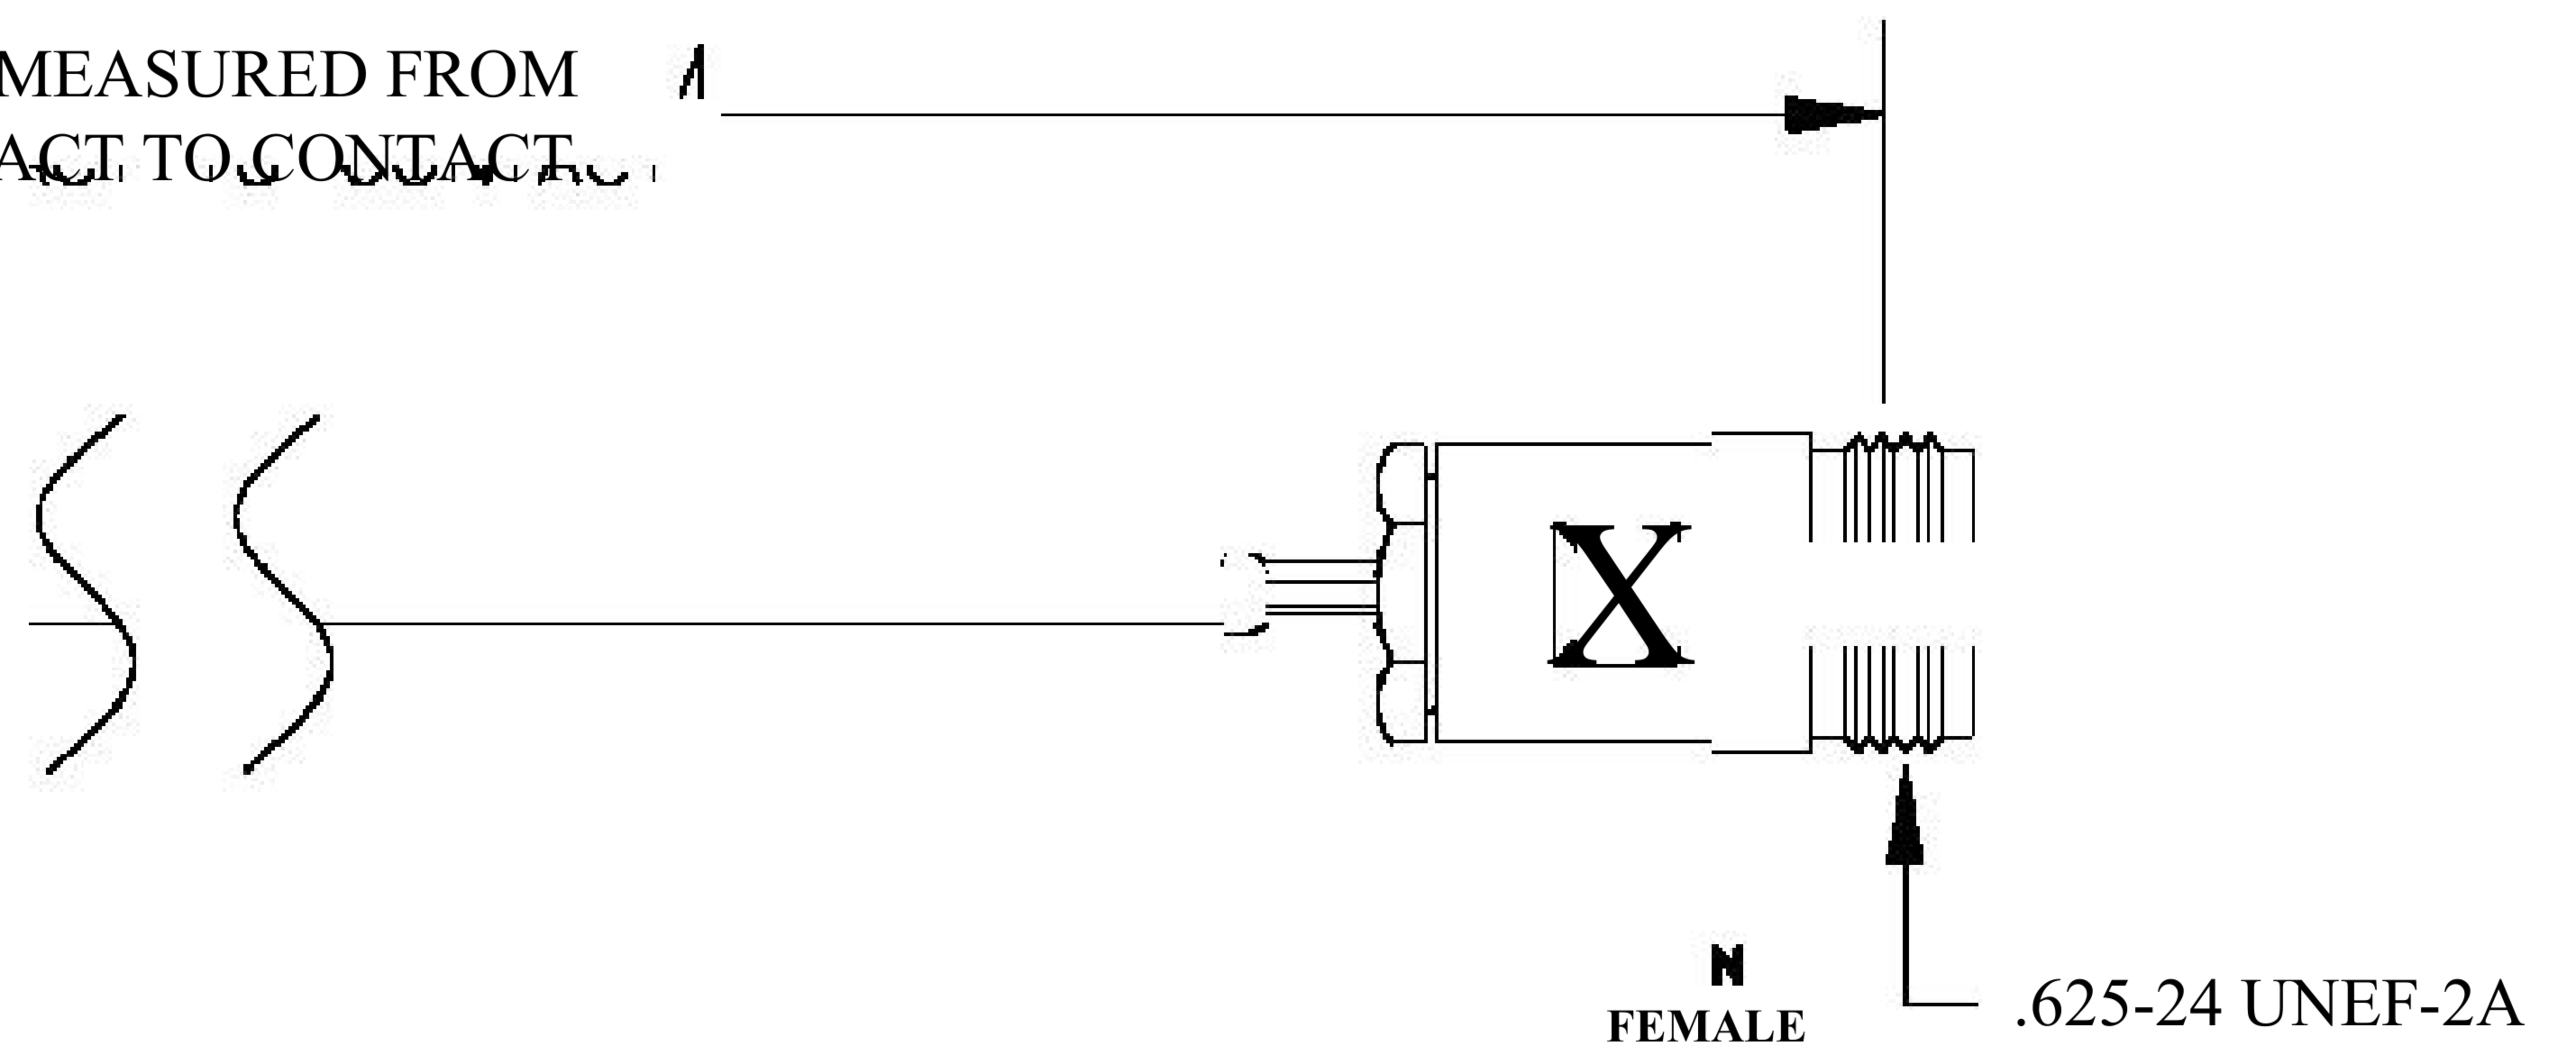

COMPONENTS	IMPEDANCE
N MALE	50 OHM
N FEMALE	50 OHM
RG316-DS	50 OHM

Standard Lengths	
■12	12"
-24	24"
-36	36"
■48	48"
-60	60"
■XXX	Custom Length in inches

D

LENGTH MEASURED FROM CONTACT TO CONTACT

8th Floor, Building 1, Yongfu Science and Technology Center Industrial Park, Nanzha District 5, Humen, 523900, Dongguan, Guangdong, China.

Website: www.ebeestock.com

Email: sales@ebeestock.com

COAXIAL & FIBER OPTICS

DWG TITLE ET27291	DES_ : n-male-to-n-female-cable-12-inch-length-using-rg316-ds-coax-0027288
----------------------	---

SIZE A | FSCM NO. 53919 | CAD FILE 073102 | SCALE N/A | 127

NOTES:

- UNLESS OTHERWISE SPECIFIED ALL DIMENSIONS ARE NOMINAL.
- ALL SPECIFICATIONS ARE SUBJECT TO CHANGE WITHOUT NOTICE AT ANY TIME.