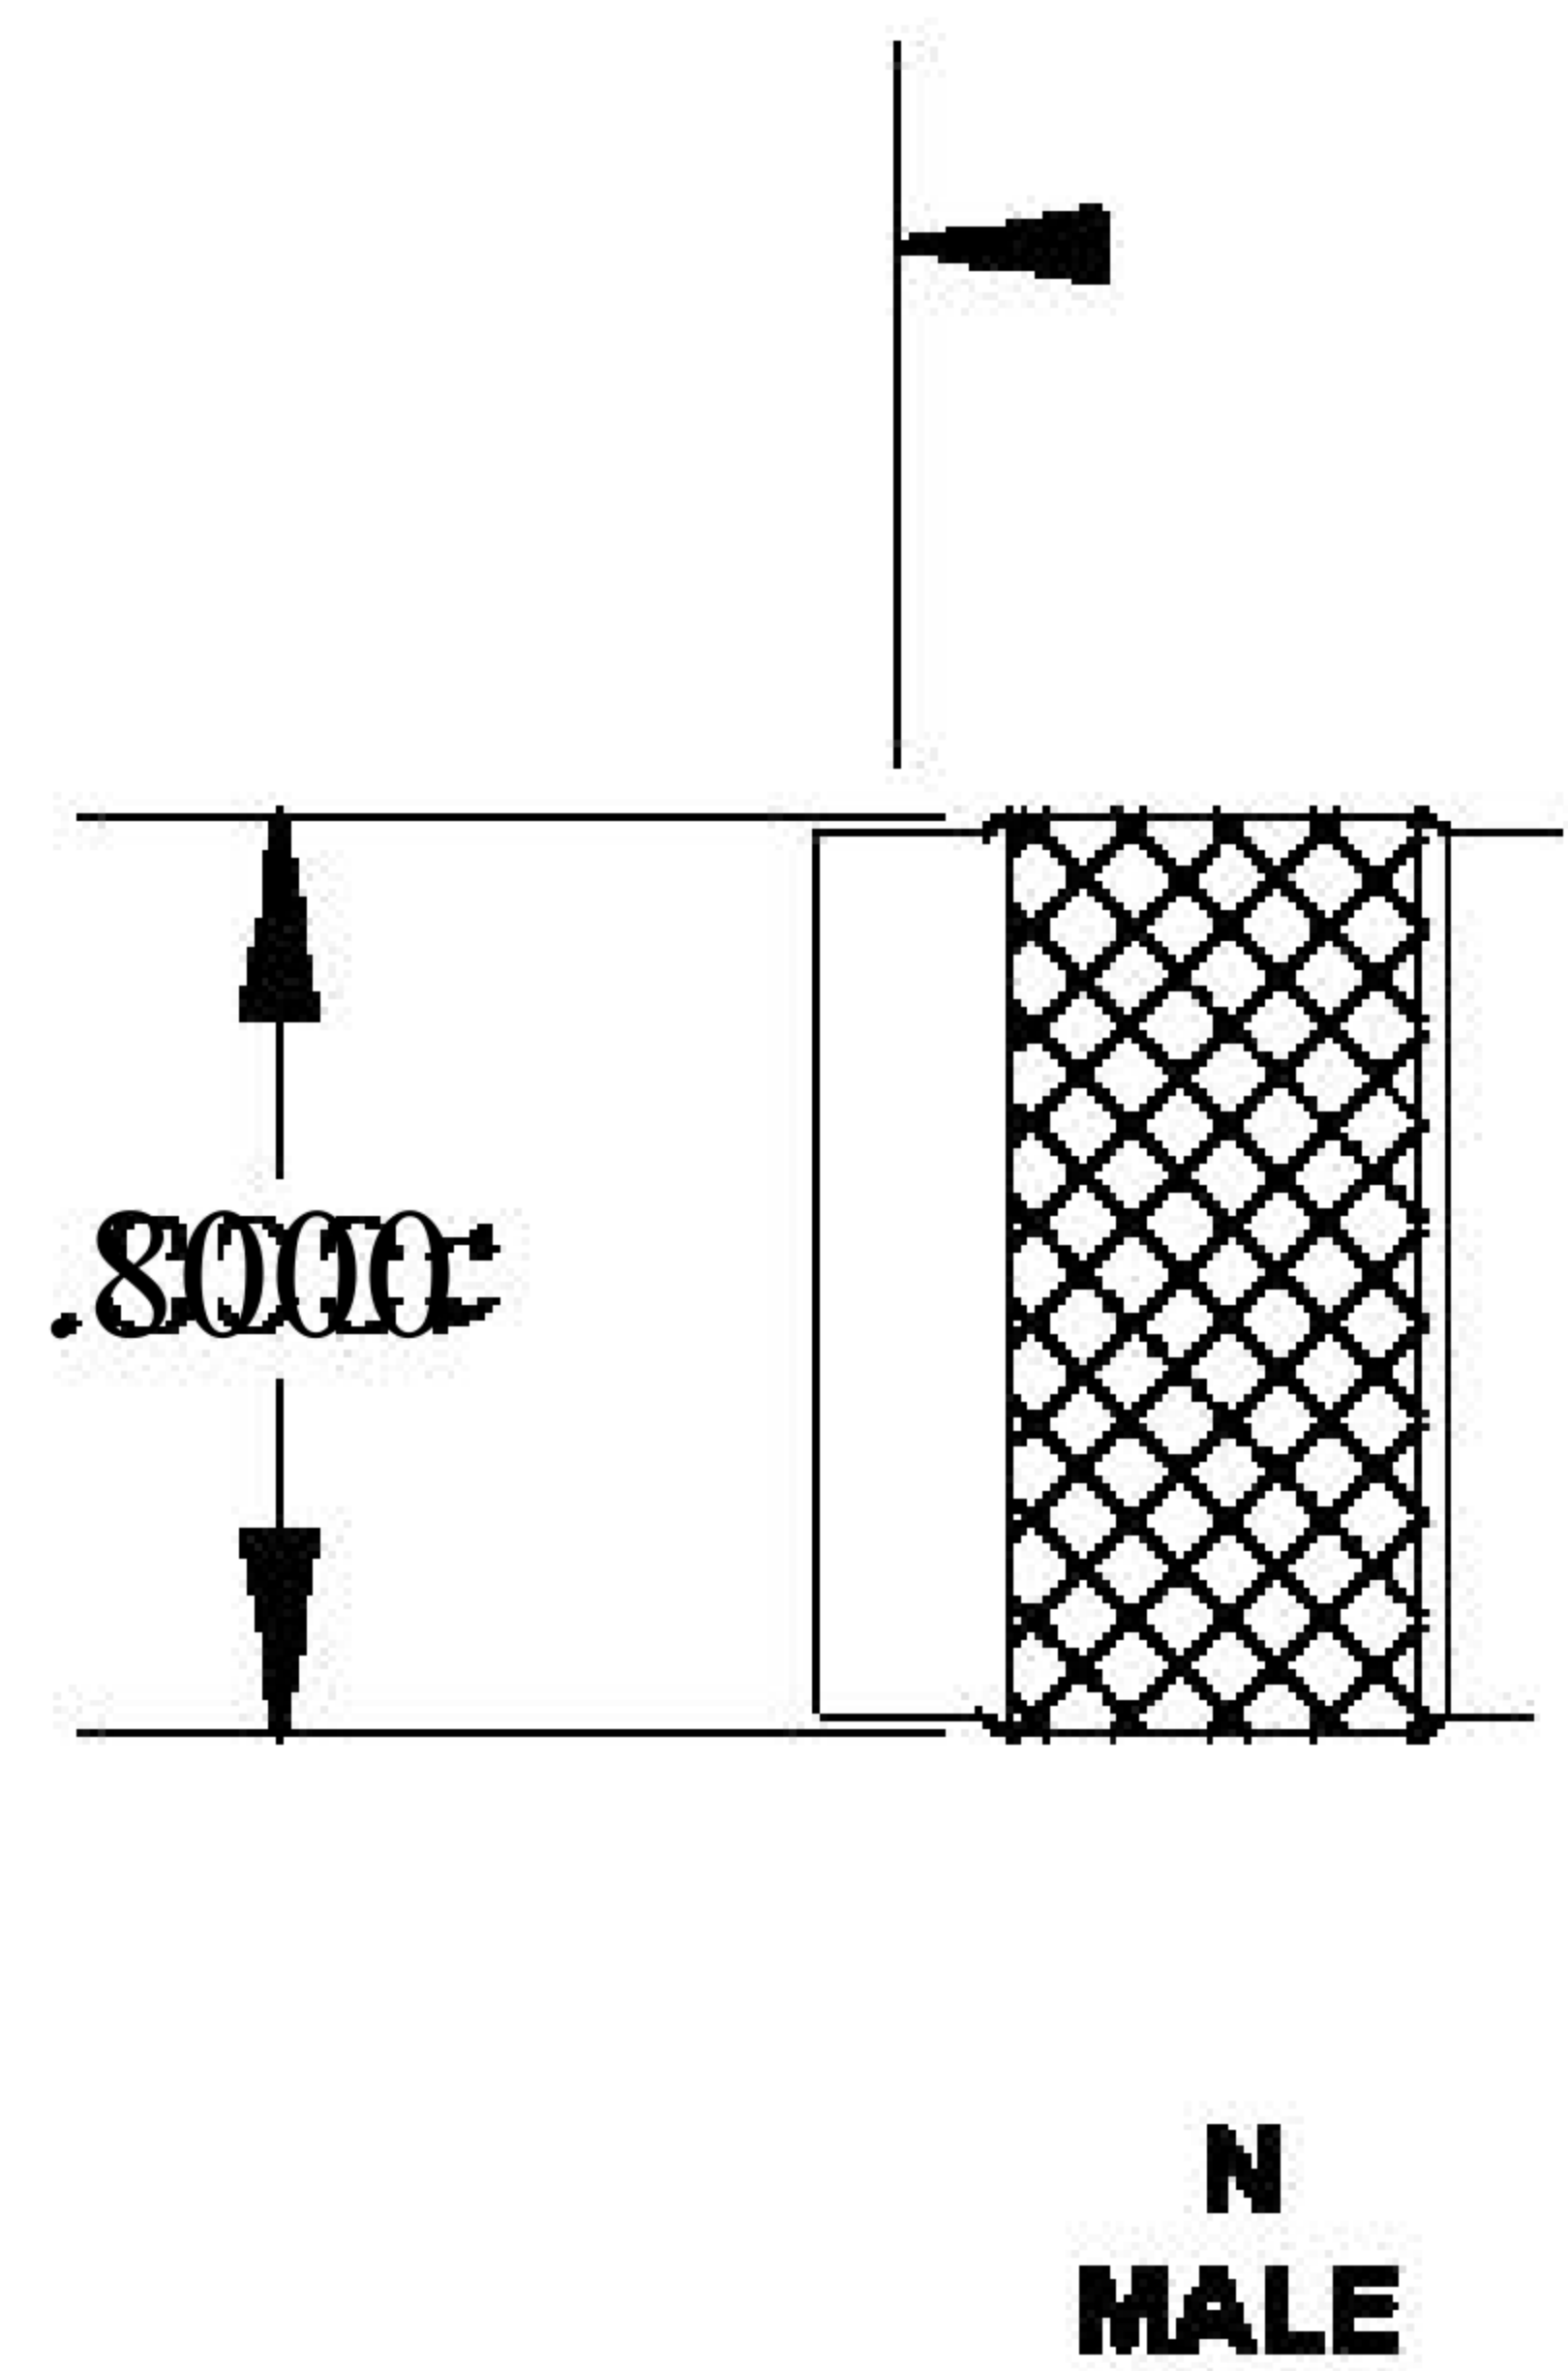

COMPONENTS	IMPEDANCE
N MALE	50 OHM
N FEMALE	50 OHM
RG316-DS	50 OHM

Standard Lengths	
■12	12"
-24	24"
-36	36"
■48	48"
-60	60"
■XXX	Custom Length in inches

D

LENGTH MEASURED FROM CONTACT TO CONTACT

8th Floor, Building 1, Yongfu Science and Technology Center Industrial Park, Nanzha District 5, Humen, 523900, Dongguan, Guangdong, China.

Website: www.ebeestock.com

Email: sales@ebeestock.com

COAXIAL & FIBER OPTICS

DWG TITLE ET27291	DES_ : n-male-to-n-female-cable-12-inch-length-using-rg316-ds-coax-0027288
----------------------	---

SIZE A | FSCM NO. 53919 | CAD FILE 073102 | SCALE N/A | 127