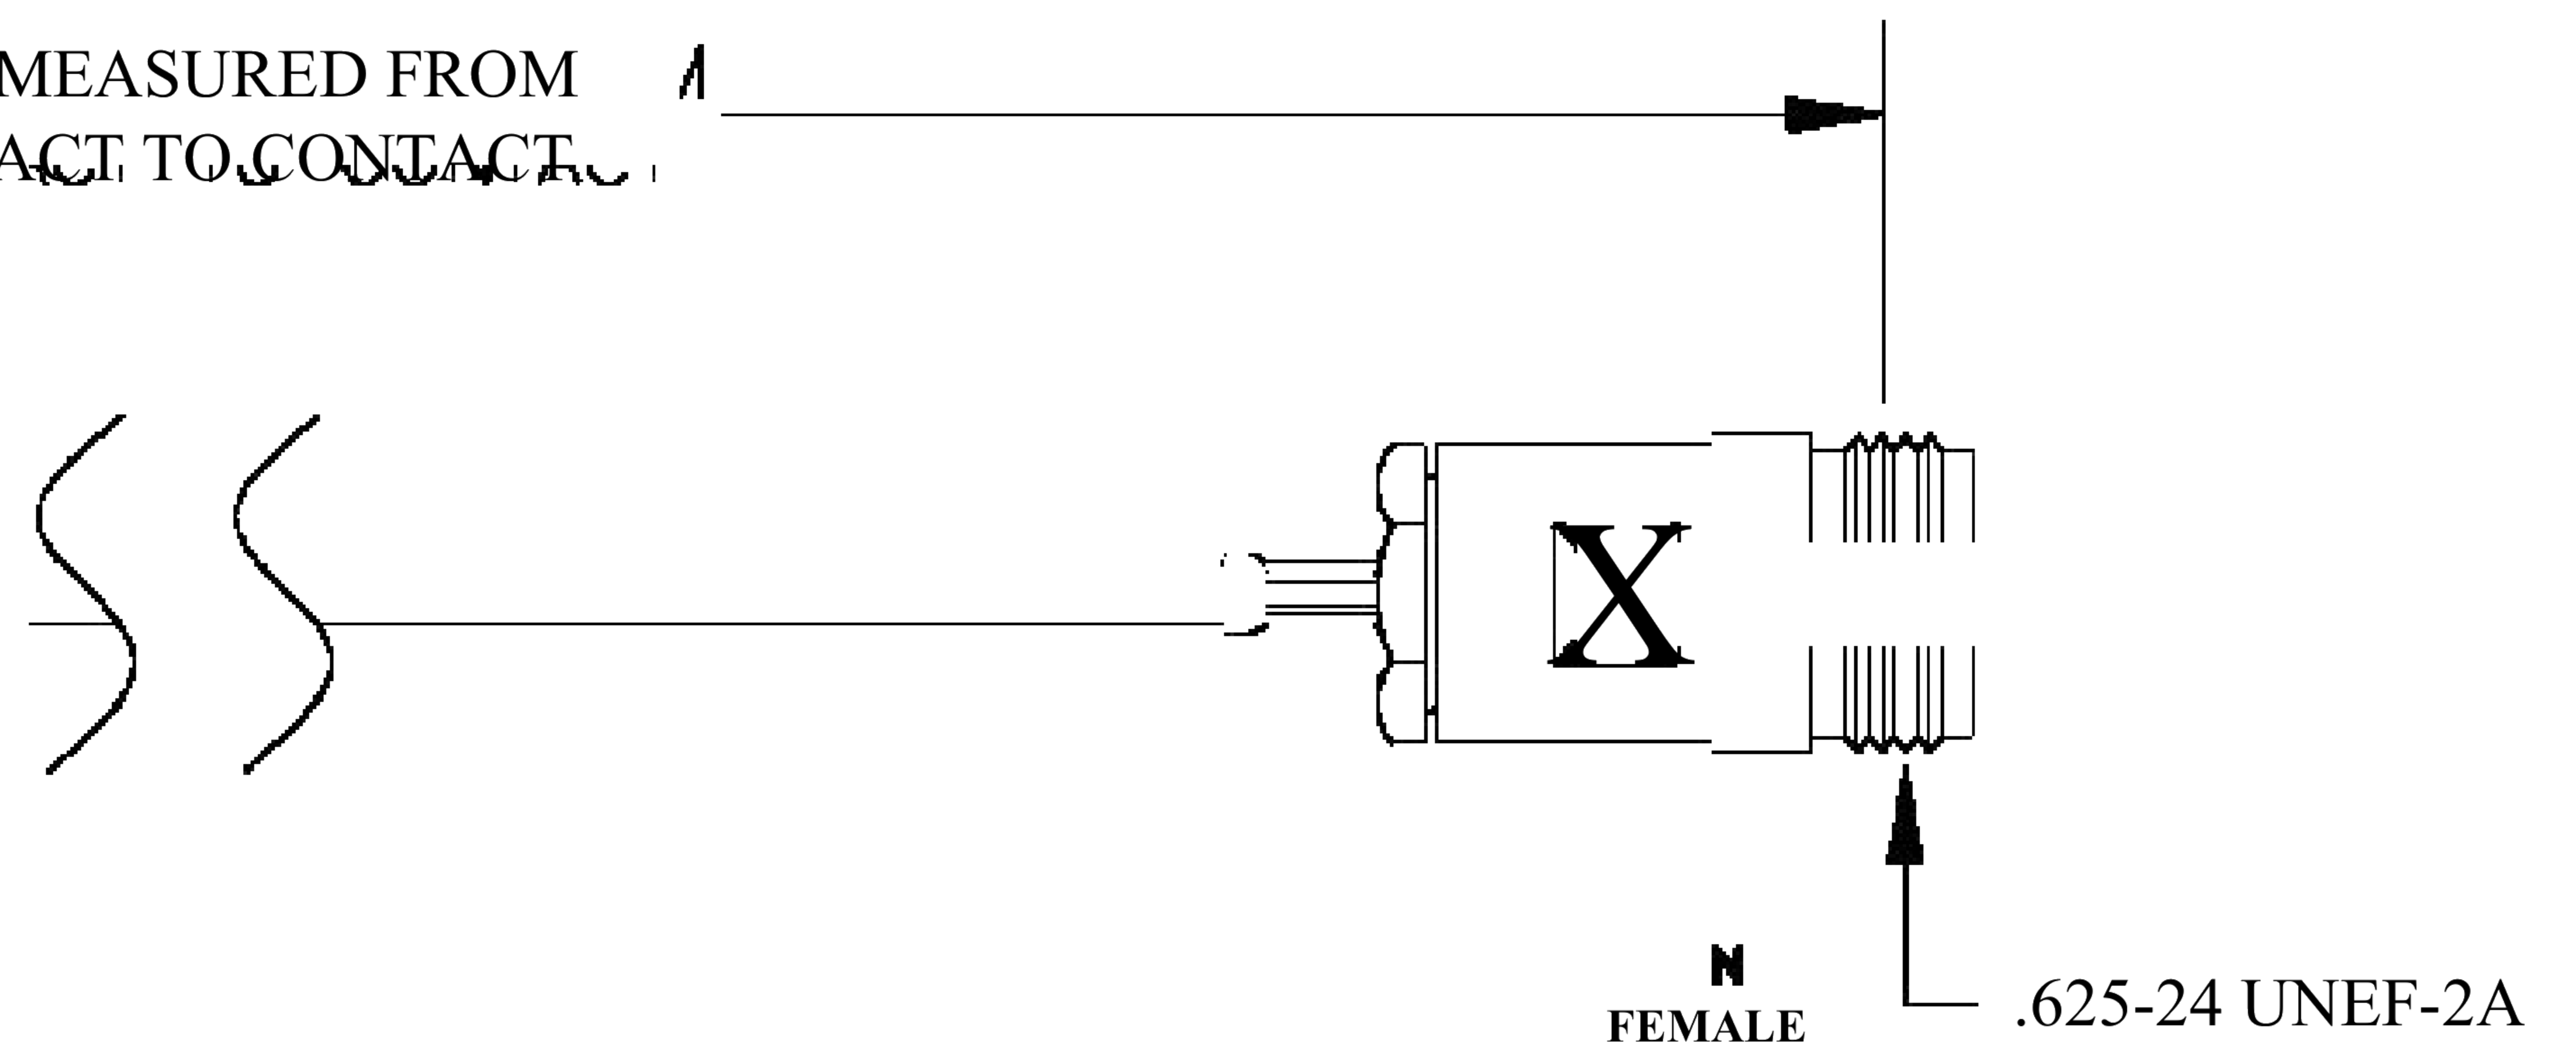

COMPONENTS	IMPEDANCE
N MALE	50 OHM
N FEMALE	50 OHM
RG316-DS	50 OHM

Standard Lengths	
■12	12"
-24	24"
-36	36"
■48	48"
-60	60"
■XXX	Custom Length in inches

D

LENGTH MEASURED FROM CONTACT TO CONTACT

8th Floor, Building 1, Yongfu Science and Technology Center Industrial Park, Nanzha District 5, Humen, 523900, Dongguan, Guangdong, China.

Website: [www.ebeestock.com](http://www.ebeestock.com)

Email: [sales@ebeestock.com](mailto:sales@ebeestock.com)

**COAXIAL & FIBER OPTICS**

DWG TITLE ET27292	DES_ : n-male-to-n-female-cable-12-inch-length-using-rg316-ds-coax-0027288
----------------------	---

SIZE A | **FSCM NO. 53919** | CAD FILE 073102 | SCALE N/A | 127

**NOTES:**

- UNLESS OTHERWISE SPECIFIED ALL DIMENSIONS ARE NOMINAL.
- ALL SPECIFICATIONS ARE SUBJECT TO CHANGE WITHOUT NOTICE AT ANY TIME.