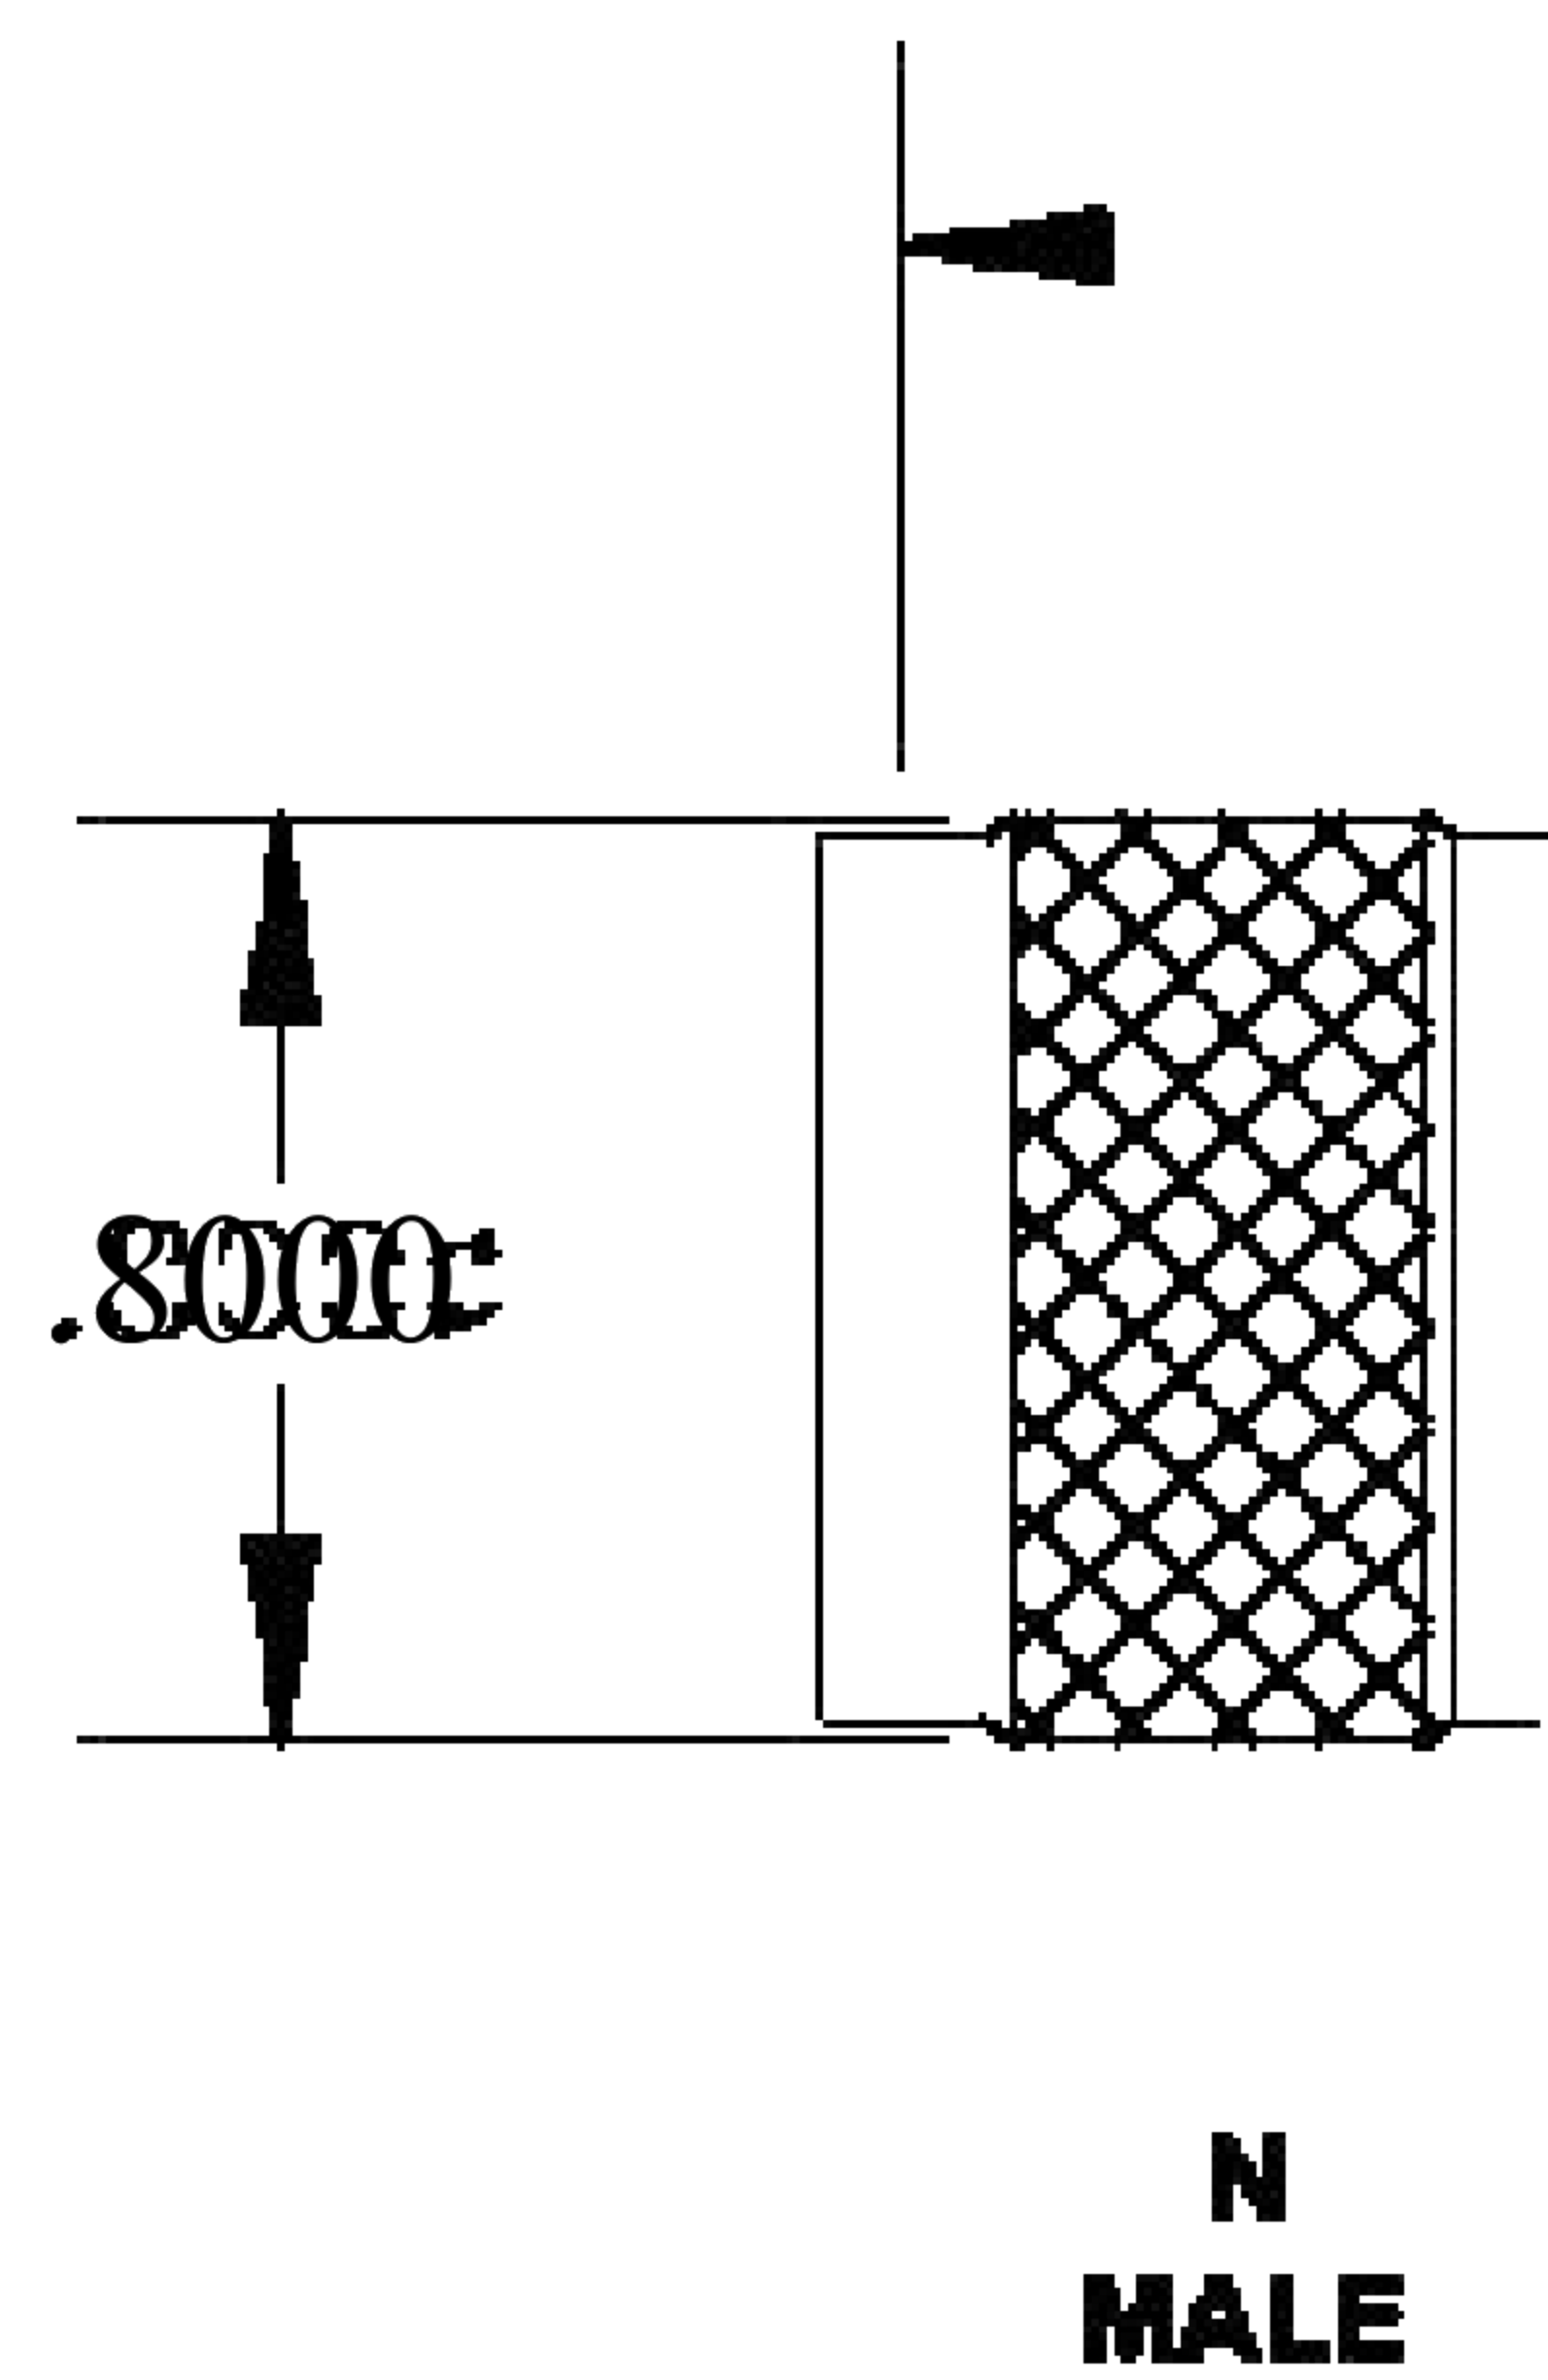

COMPONENTS	IMPEDANCE
N MALE	50 OHM
N FEMALE	50 OHM
RG316-DS	50 OHM

Standard Lengths	
■12	12"
-24	24"
-36	36"
■48	48"
-60	60"
■XXX	Custom Length in inches

D

LENGTH MEASURED FROM CONTACT TO CONTACT

8th Floor, Building 1, Yongfu Science and Technology Center Industrial Park, Nanzha District 5, Humen, 523900, Dongguan, Guangdong, China.

Website: [www.ebeestock.com](http://www.ebeestock.com)

Email: [sales@ebeestock.com](mailto:sales@ebeestock.com)

**COAXIAL & FIBER OPTICS**

DWG TITLE ET27292	DES_ : n-male-to-n-female-cable-12-inch-length-using-rg316-ds-coax-0027288
----------------------	---

SIZE A | **FSCM NO. 53919** | CAD FILE 073102 | SCALE N/A | 127

**NOTES:**

- UNLESS OTHERWISE SPECIFIED ALL DIMENSIONS ARE NOMINAL.
- ALL SPECIFICATIONS ARE SUBJECT TO CHANGE WITHOUT NOTICE AT ANY TIME.