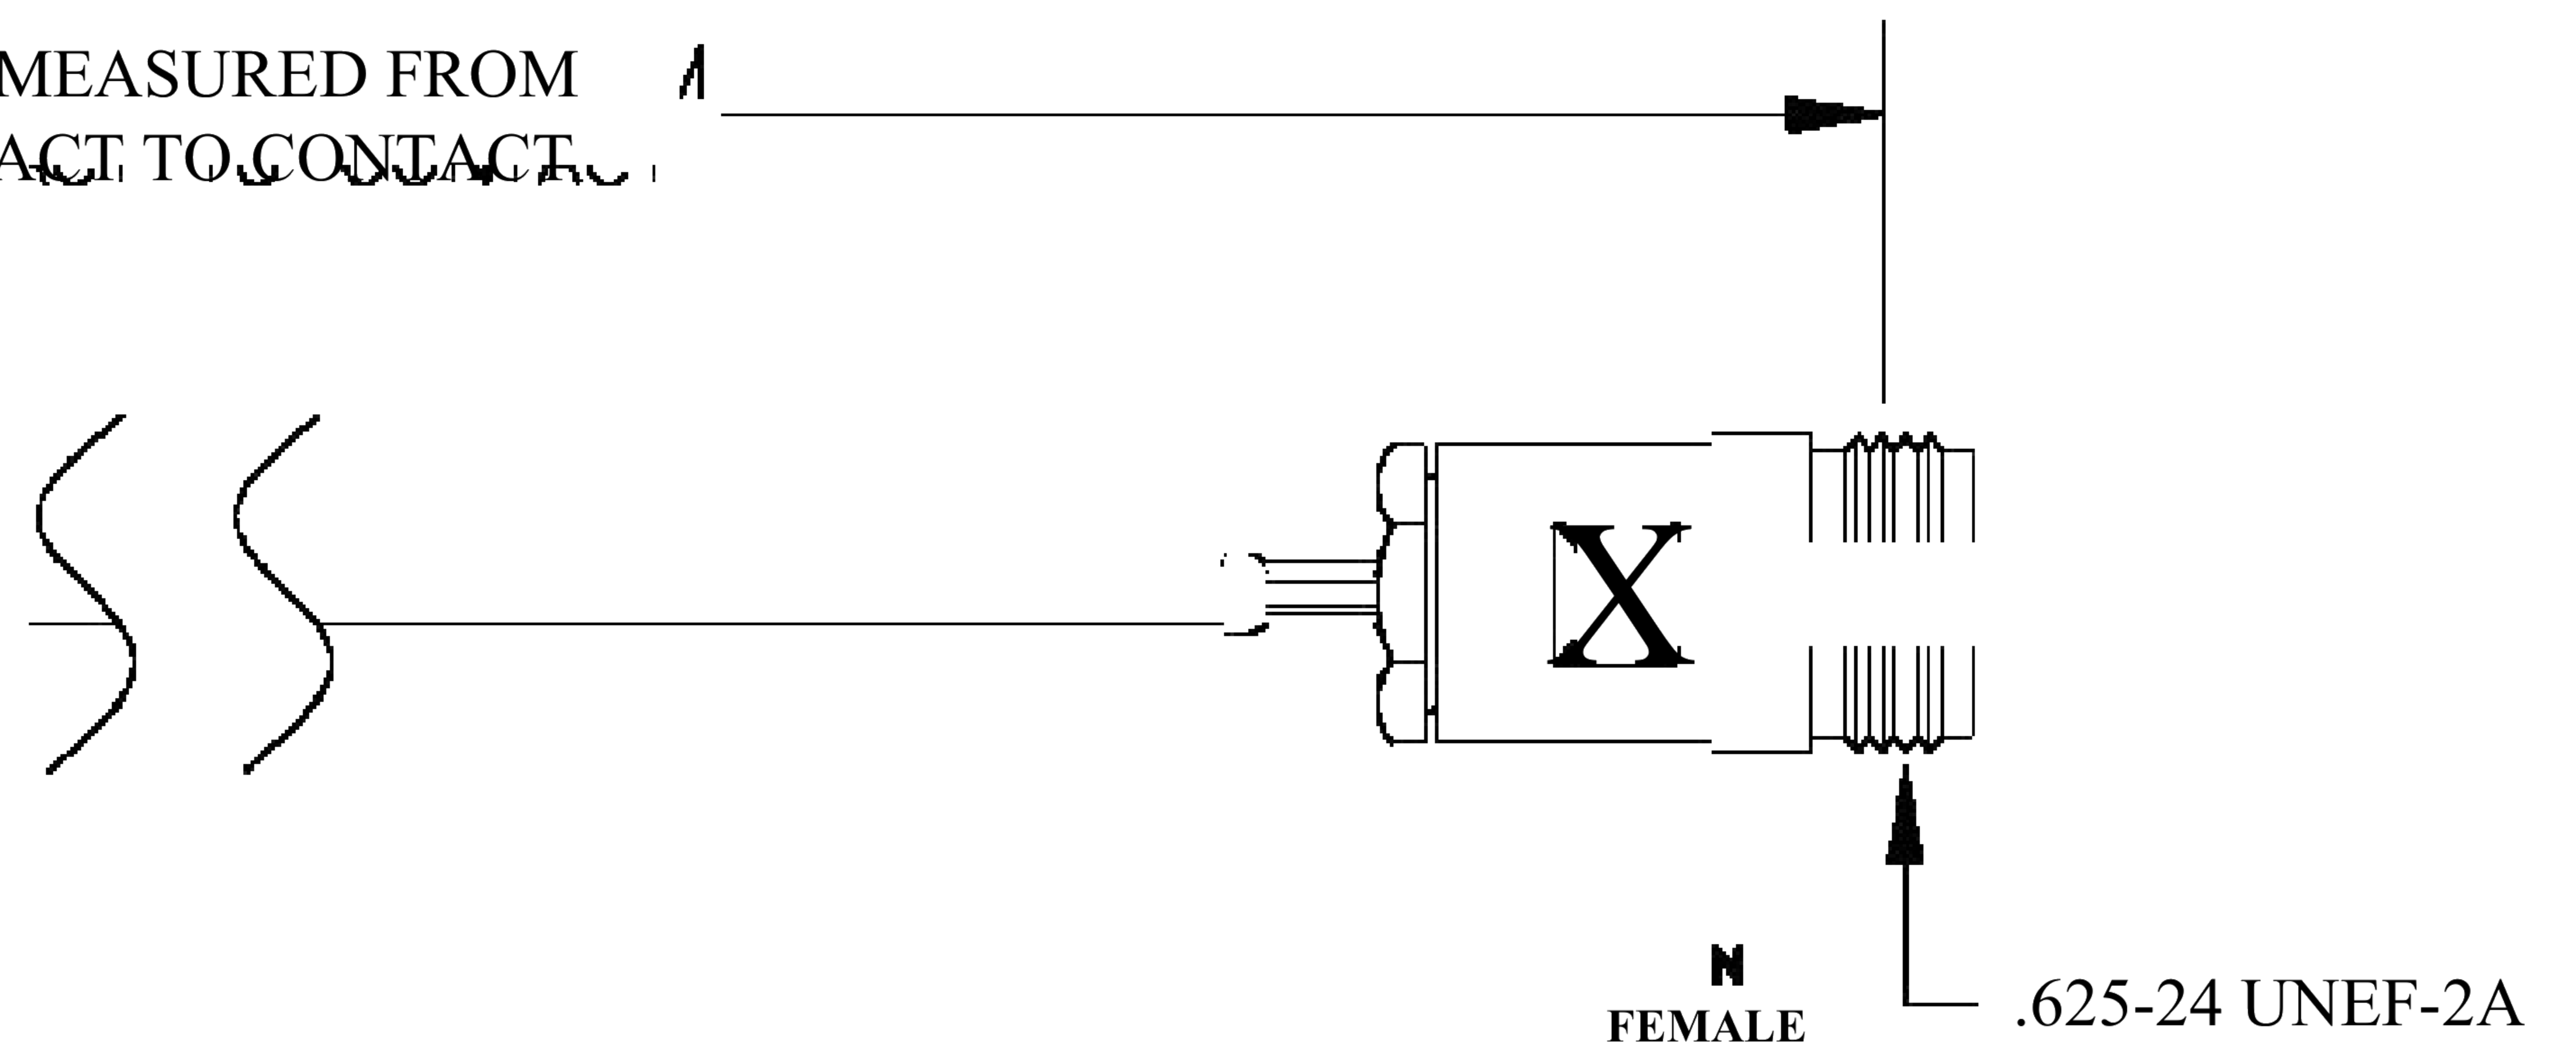

COMPONENTS	IMPEDANCE
N MALE	50 OHM
N FEMALE	50 OHM
RG316-DS	50 OHM

Standard Lengths	
■12	12"
-24	24"
-36	36"
■48	48"
-60	60"
■XXX	Custom Length in inches

D

LENGTH MEASURED FROM CONTACT TO CONTACT

8th Floor, Building 1, Yongfu Science and Technology Center Industrial Park, Nanzha District 5, Humen, 523900, Dongguan, Guangdong, China.

Website: www.ebeestock.com

Email: sales@ebeestock.com

COAXIAL & FIBER OPTICS

DWG TITLE	ET27293	DES_	n-male-to-n-female-cable-12-inch-length-using-rg316-ds-coax-0027288
-----------	---------	------	---

SIZE A | FSCM NO. 53919 | CAD FILE 073102 | SCALE N/A | 127

NOTES:

- UNLESS OTHERWISE SPECIFIED ALL DIMENSIONS ARE NOMINAL.
- ALL SPECIFICATIONS ARE SUBJECT TO CHANGE WITHOUT NOTICE AT ANY TIME.