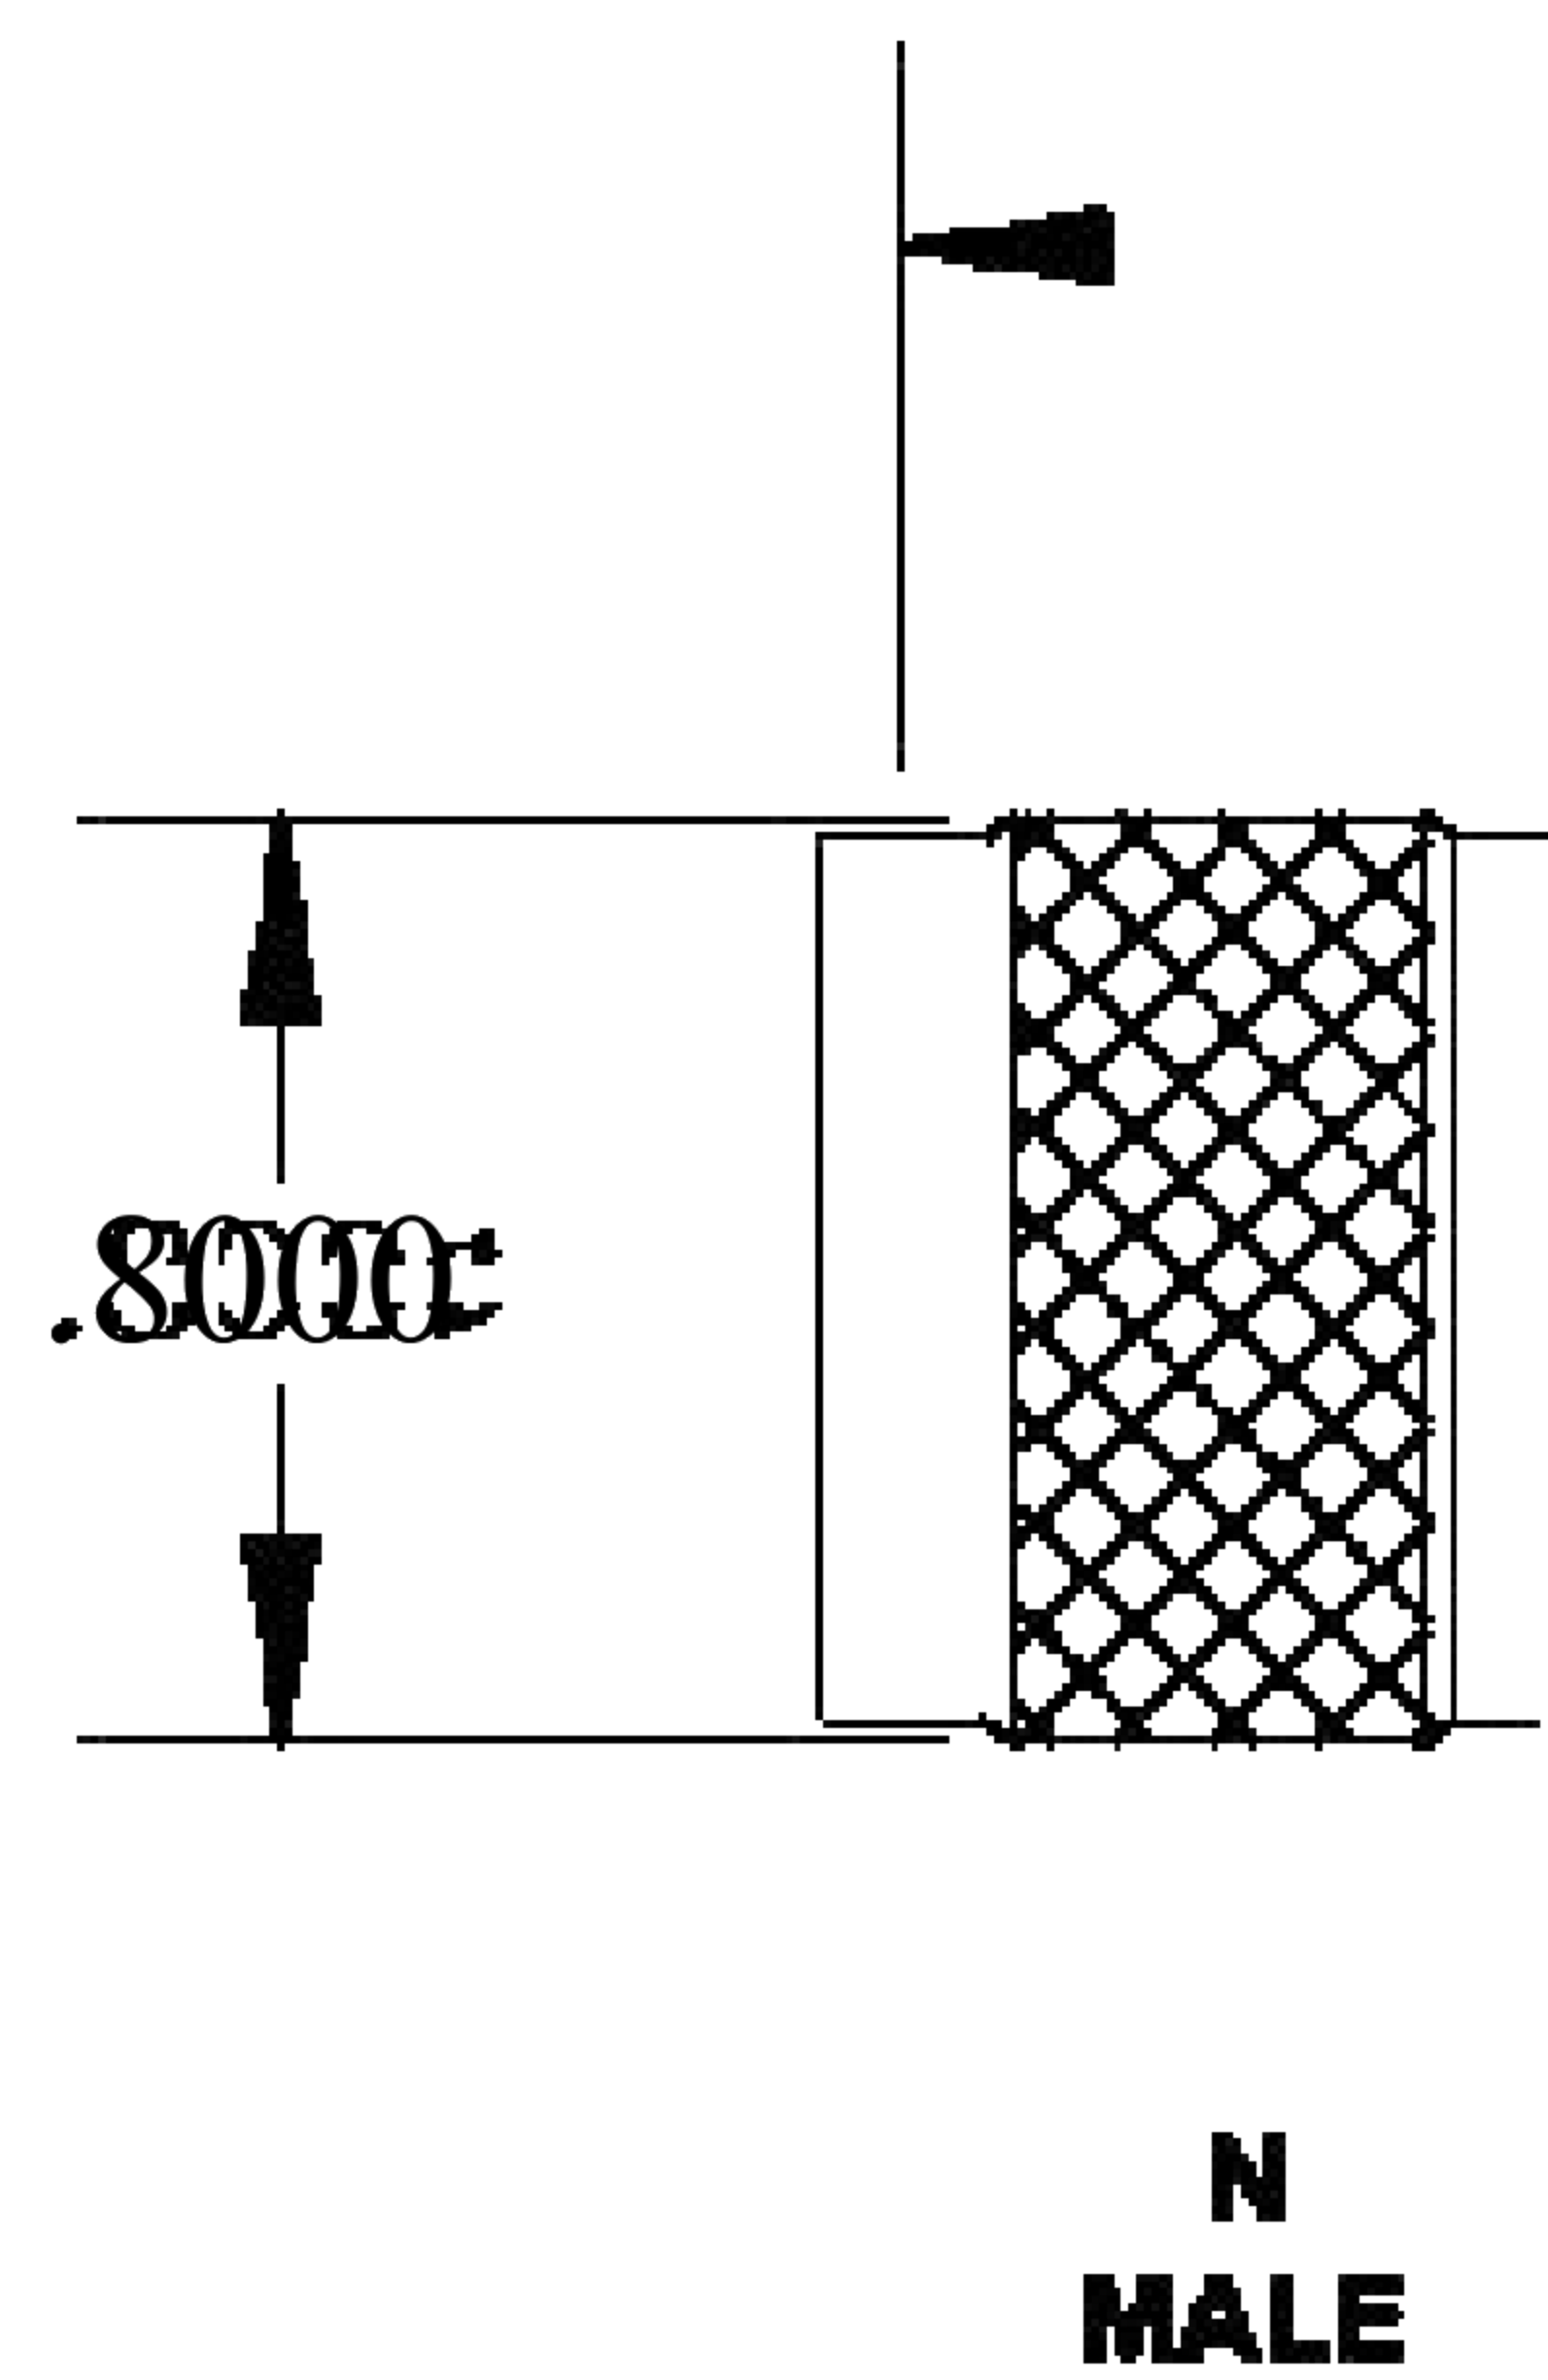

COMPONENTS	IMPEDANCE
N MALE	50 OHM
N FEMALE	50 OHM
RG316-DS	50 OHM

Standard Lengths	
■12	12"
-24	24"
-36	36"
■48	48"
-60	60"
■XXX	Custom Length in inches

D

LENGTH MEASURED FROM CONTACT TO CONTACT

8th Floor, Building 1, Yongfu Science and Technology Center Industrial Park, Nanzha District 5, Humen, 523900, Dongguan, Guangdong, China.

Website: www.ebeestock.com

Email: sales@ebeestock.com

COAXIAL & FIBER OPTICS

DWG TITLE	ET27293	DES_	n-male-to-n-female-cable-12-inch-length-using-rg316-ds-coax-0027288
-----------	---------	------	---

SIZE A | FSCM NO. 53919 | CAD FILE 073102 | SCALE N/A | 127