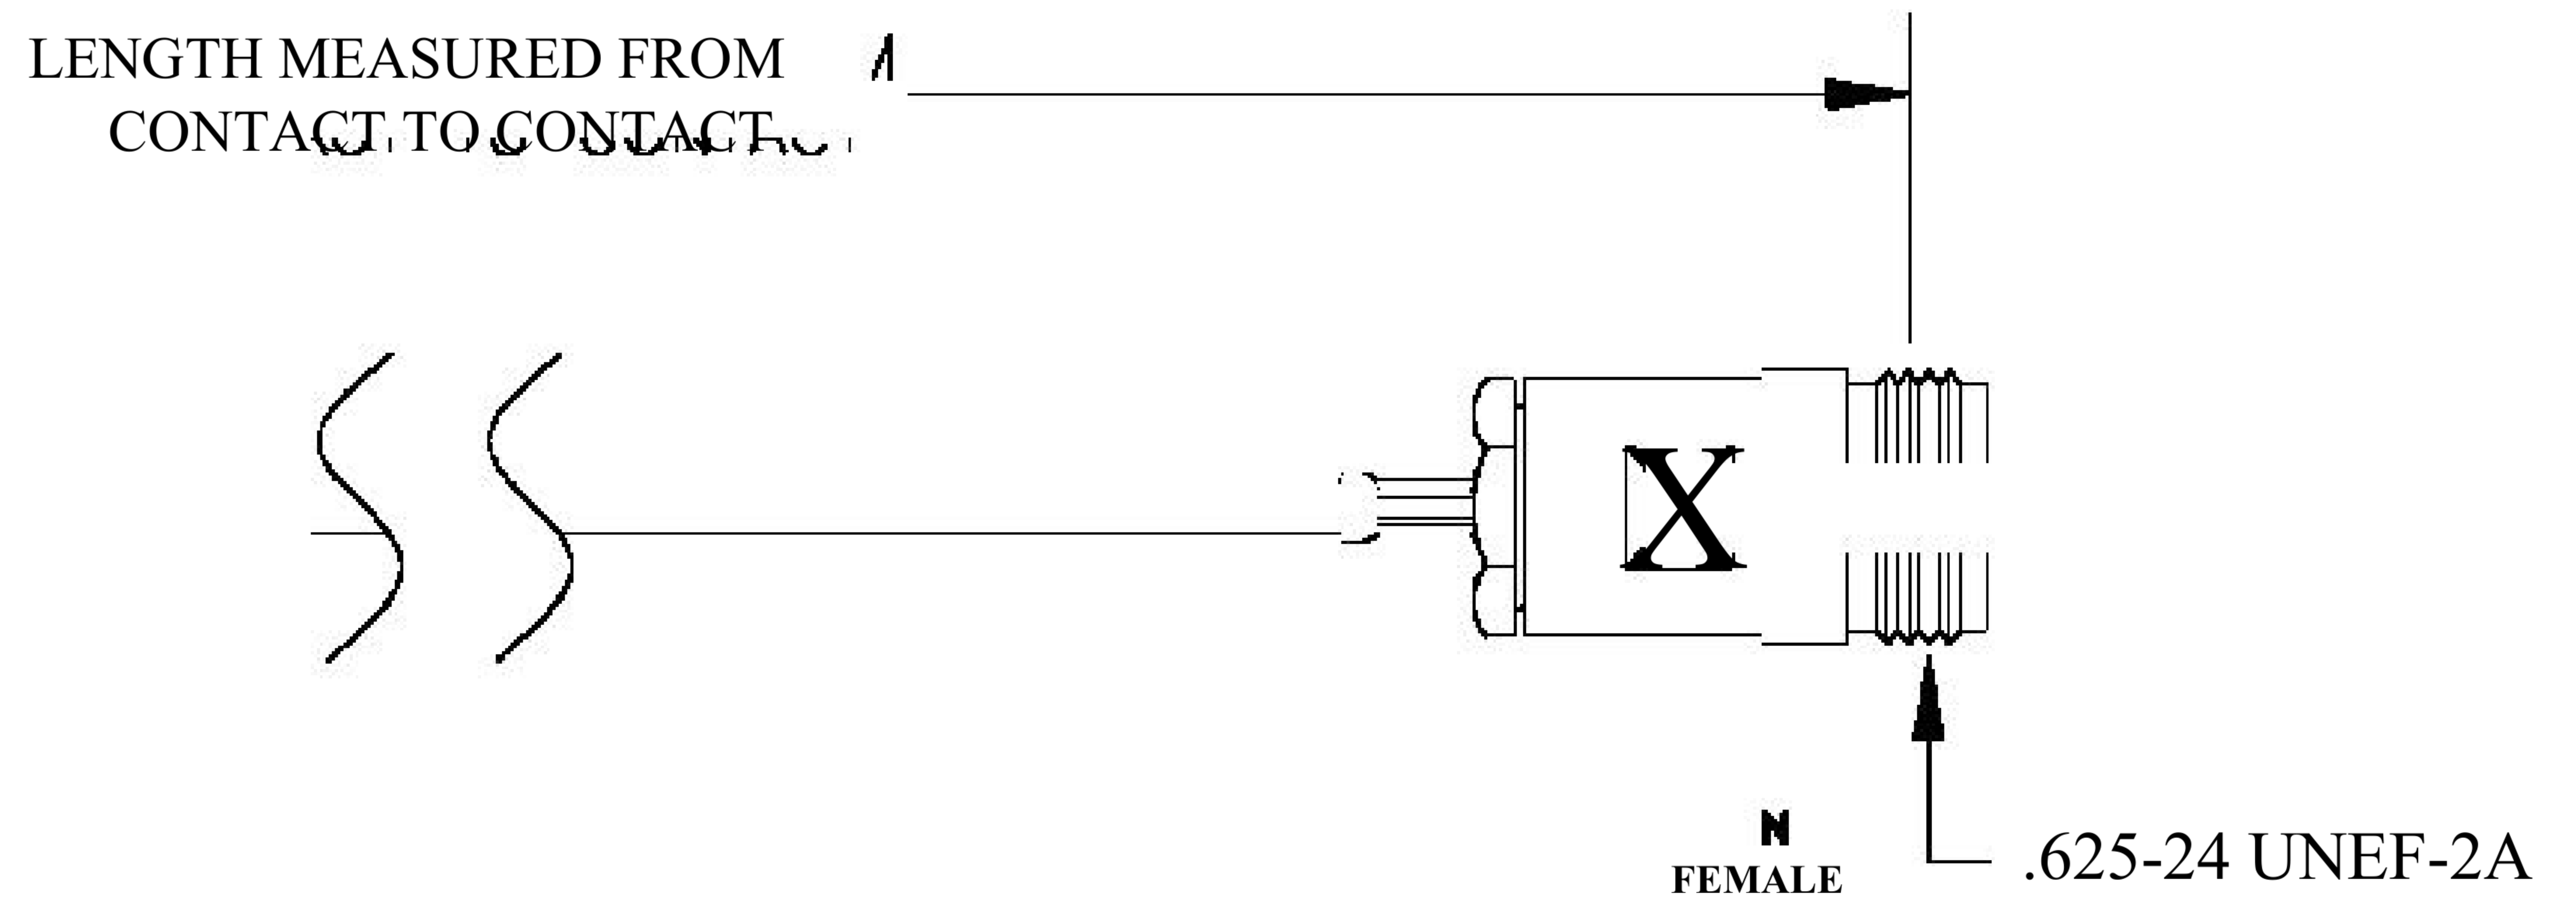

COMPONENTS	IMPEDANCE
N MALE	50 OHM
N FEMALE	50 OHM
RG316-DS	50 OHM

Standard Lengths	
■12	12"
-24	24"
-36	36"
■48	48"
-60	60"
■XXX	Custom Length in inches

8th Floor, Building 1, Yongfu Science and Technology Center Industrial Park, Nanzha District 5, Humen, 523900, Dongguan, Guangdong, China.

Website: www.ebeestock.com

Email: sales@ebeestock.com

COAXIAL & FIBER OPTICS

DWG TITLE	ET27294	DES_	n-male-to-n-female-cable-12-inch-length-using-rg316-ds-coax-rohs-0027294
SIZE A FSCM NO. 53919 CAD FILE 073102 SCALE N/A		127	