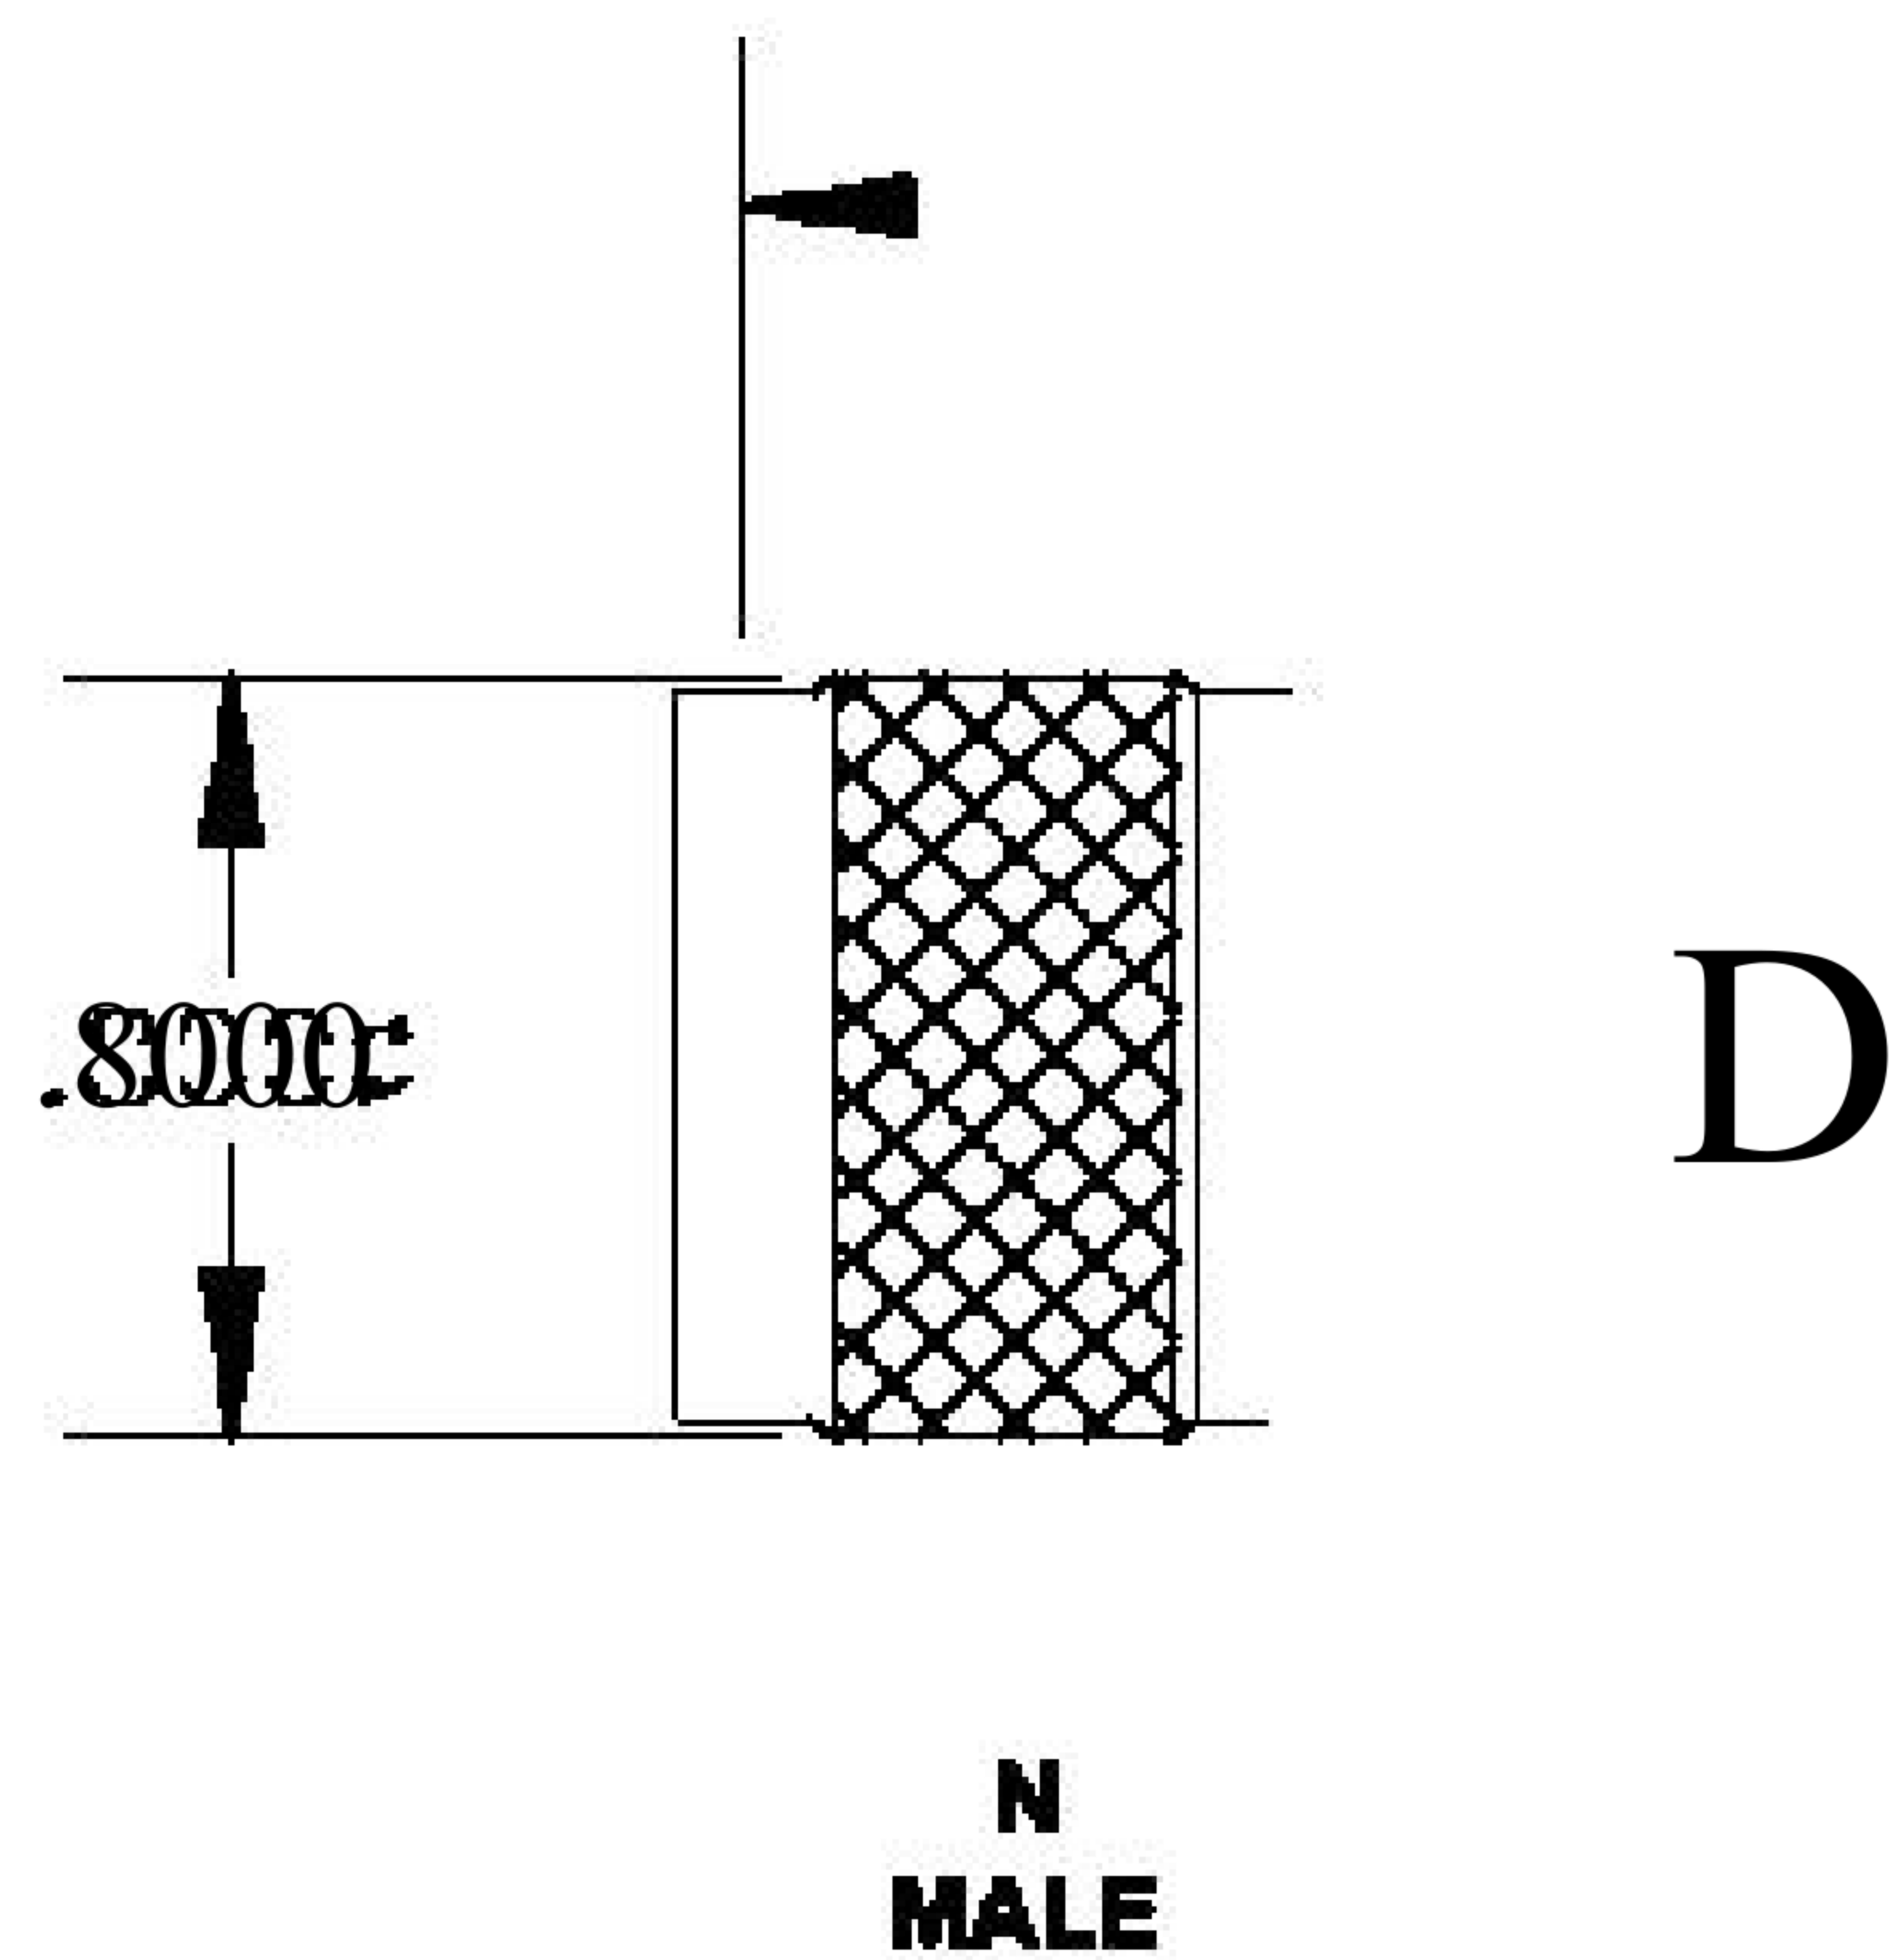

COMPONENTS	IMPEDANCE
N MALE	50 OHM
N FEMALE	50 OHM
RG316-DS	50 OHM

Standard Lengths	
■12	12"
-24	24"
-36	36"
■48	48"
-60	60"
■XXX	Custom Length in inches

8th Floor, Building 1, Yongfu Science and Technology Center Industrial Park, Nanzha District 5, Humen, 523900, Dongguan, Guangdong, China.

Website: www.ebeestock.com

Email: sales@ebeestock.com

COAXIAL & FIBER OPTICS

DWG TITLE	ET27294	DES_	n-male-to-n-female-cable-12-inch-length-using-rg316-ds-coax-rohs-0027294
SIZE A FSCM NO. 53919 CAD FILE 073102 SCALE N/A		127	