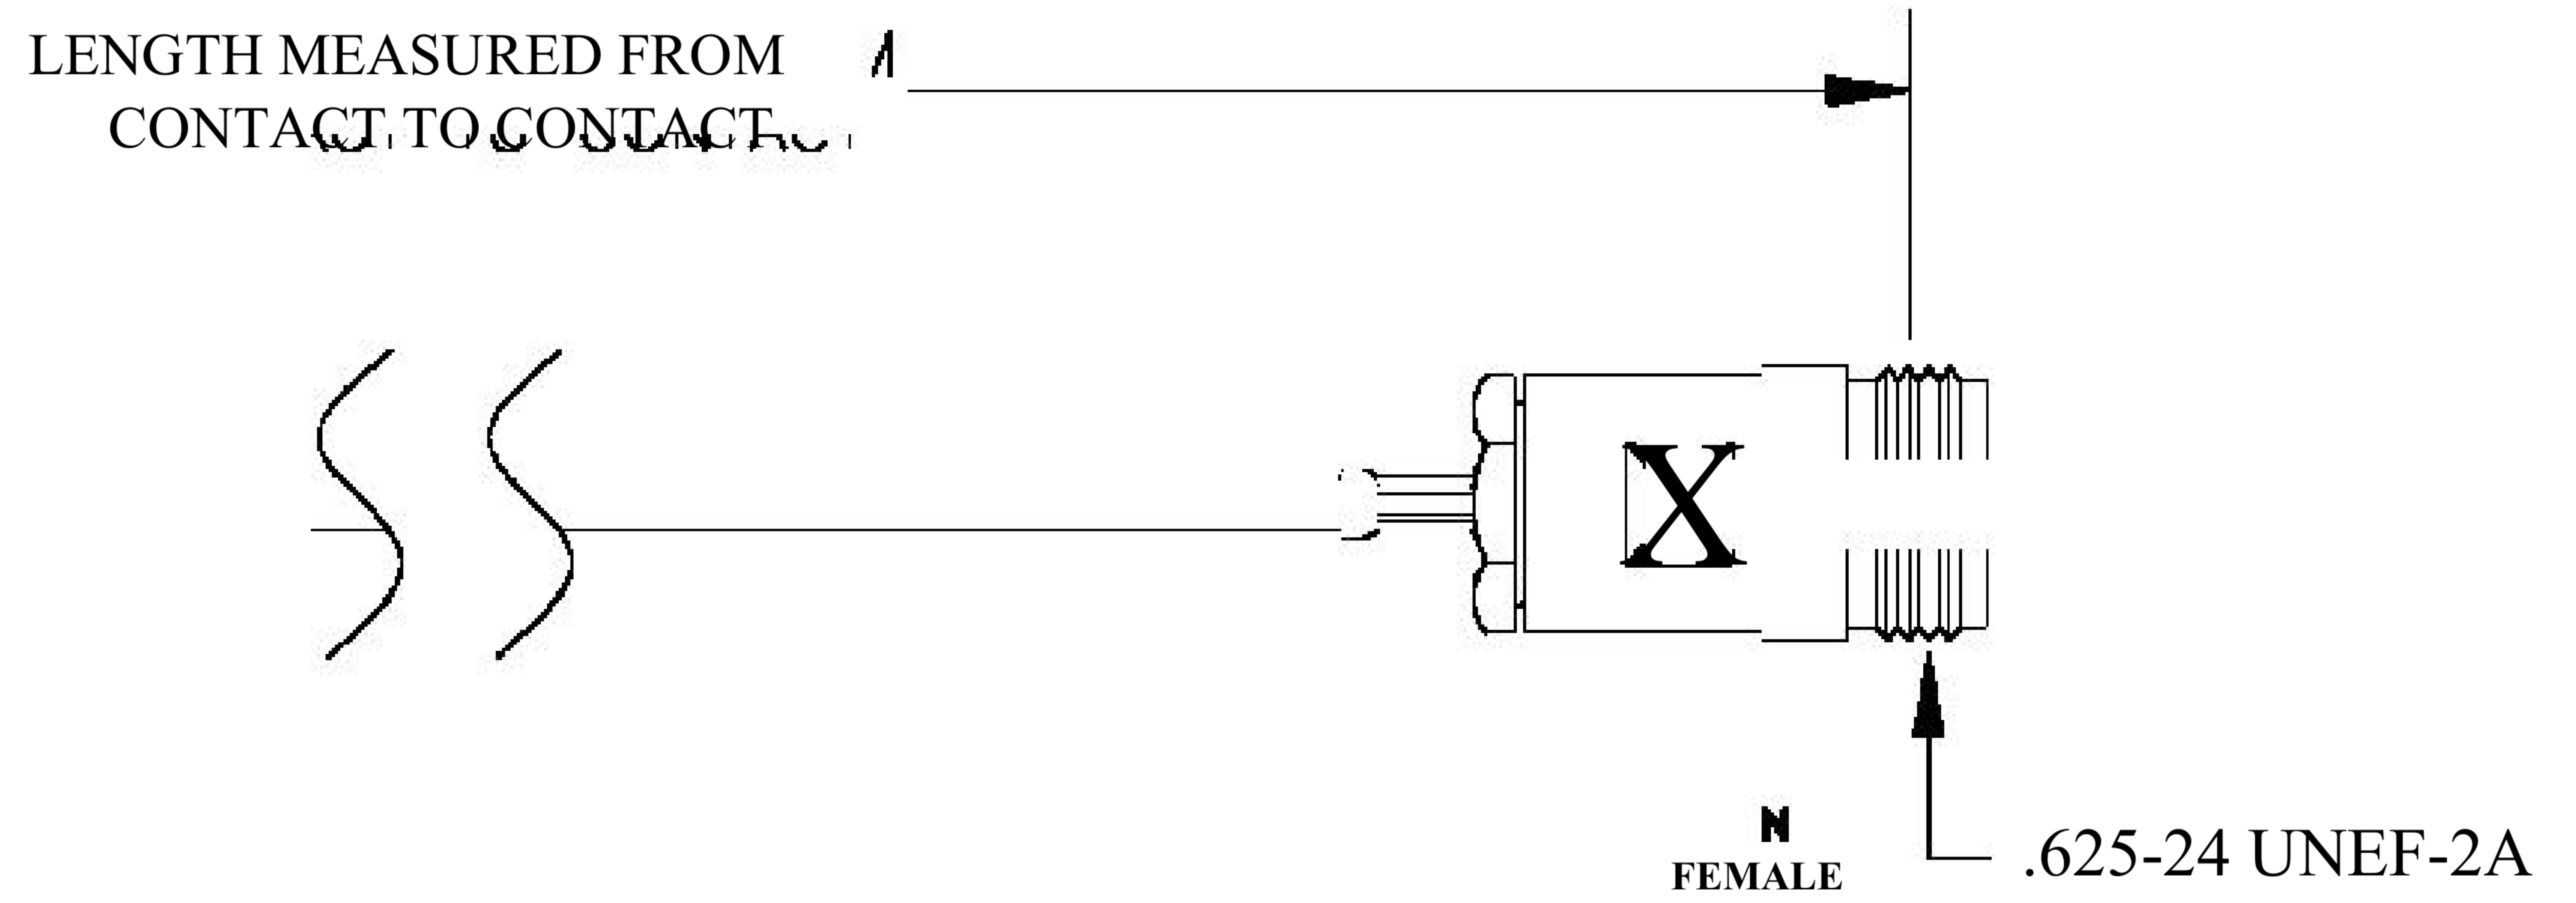

COMPONENTS	IMPEDANCE
N MALE	50 OHM
N FEMALE	50 OHM
RG316-DS	50 OHM

Standard Lengths	
■12	12"
-24	24"
-36	36"
■48	48"
-60	60"
■XXX	Custom Length in inches

8th Floor, Building 1, Yongfu Science and Technology Center Industrial Park, Nanzha District 5, Humen, 523900, Dongguan, Guangdong, China.

Website: www.ebeestock.com

Email: sales@ebeestock.com

COAXIAL & FIBER OPTICS

DWG TITLE	ET27295	DES_	n-male-to-n-female-cable-12-inch-length-using-rg316-ds-coax-rohs-0027294
SIZE A FSCM NO. 53919 CAD FILE 073102 SCALE N/A		127	