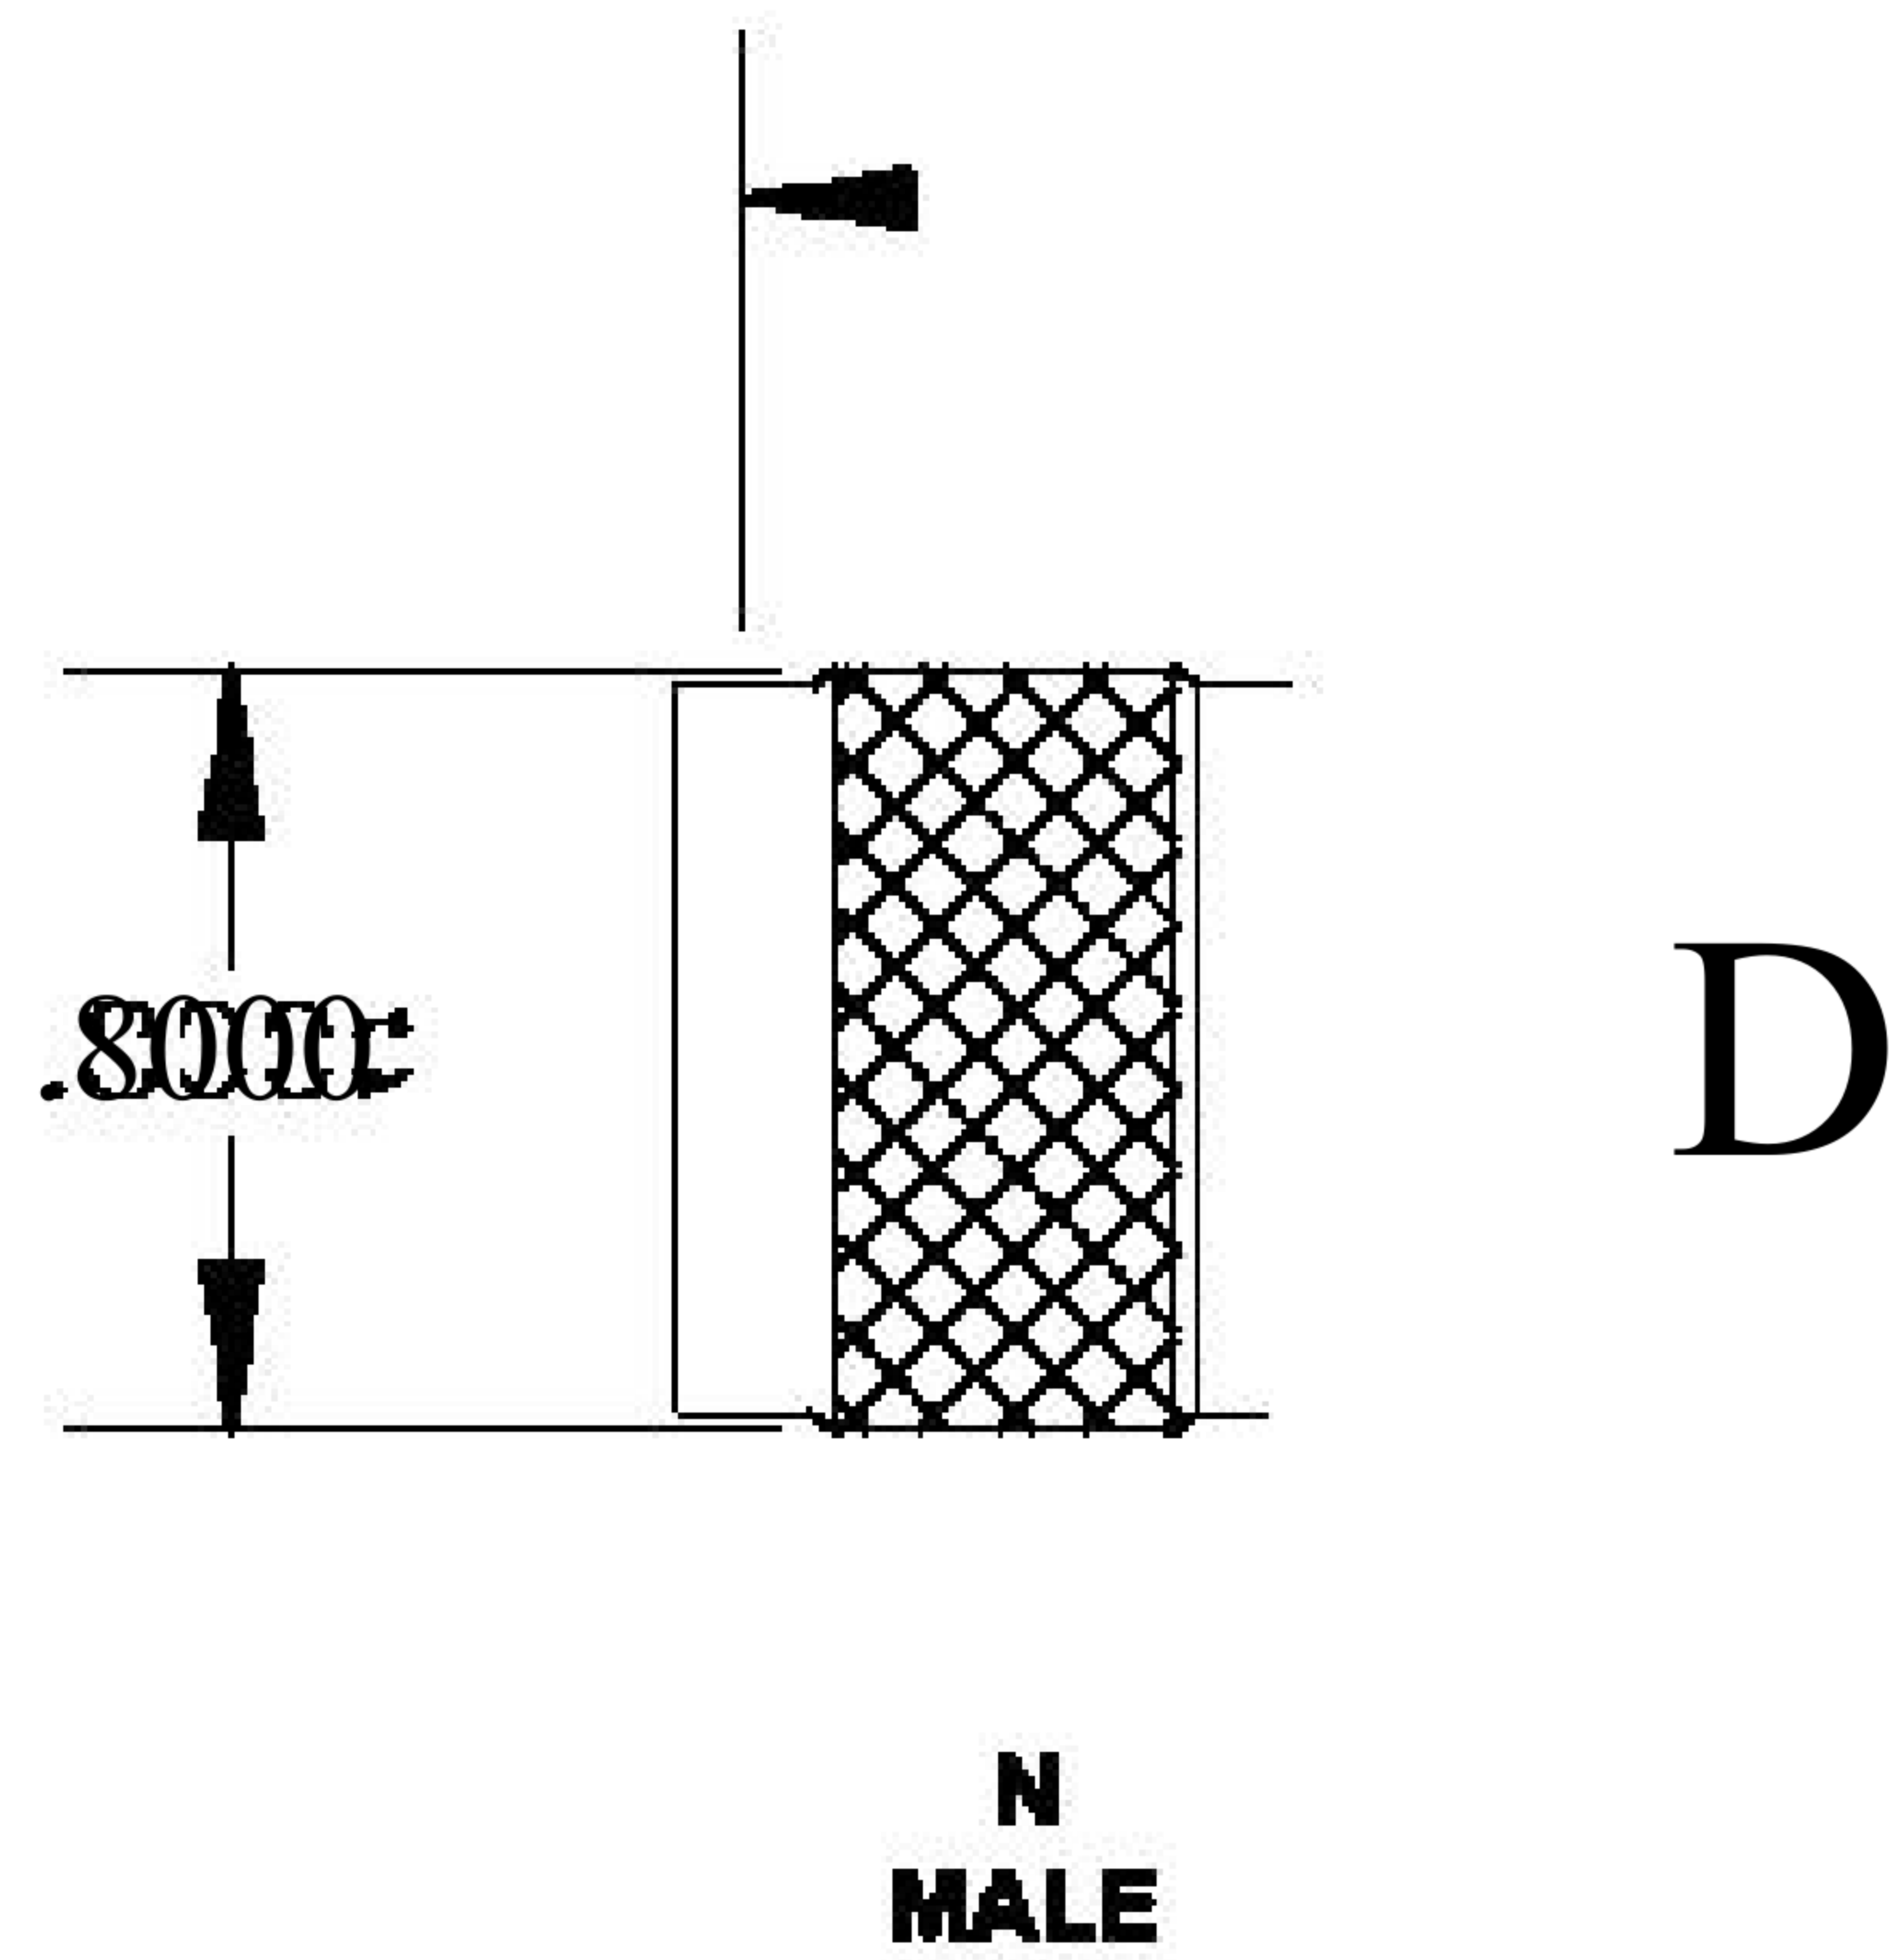

COMPONENTS	IMPEDANCE
N MALE	50 OHM
N FEMALE	50 OHM
RG316-DS	50 OHM

Standard Lengths	
■12	12"
-24	24"
-36	36"
■48	48"
-60	60"
■XXX	Custom Length in inches

8th Floor, Building 1, Yongfu Science and Technology Center Industrial Park, Nanzha District 5, Humen, 523900, Dongguan, Guangdong, China.

Website: www.ebeestock.com

Email: sales@ebeestock.com

COAXIAL & FIBER OPTICS

DWG TITLE	ET27295	DES_	n-male-to-n-female-cable-12-inch-length-using-rg316-ds-coax-rohs-0027294
SIZE A FSCM NO. 53919 CAD FILE 073102 SCALE N/A		127	