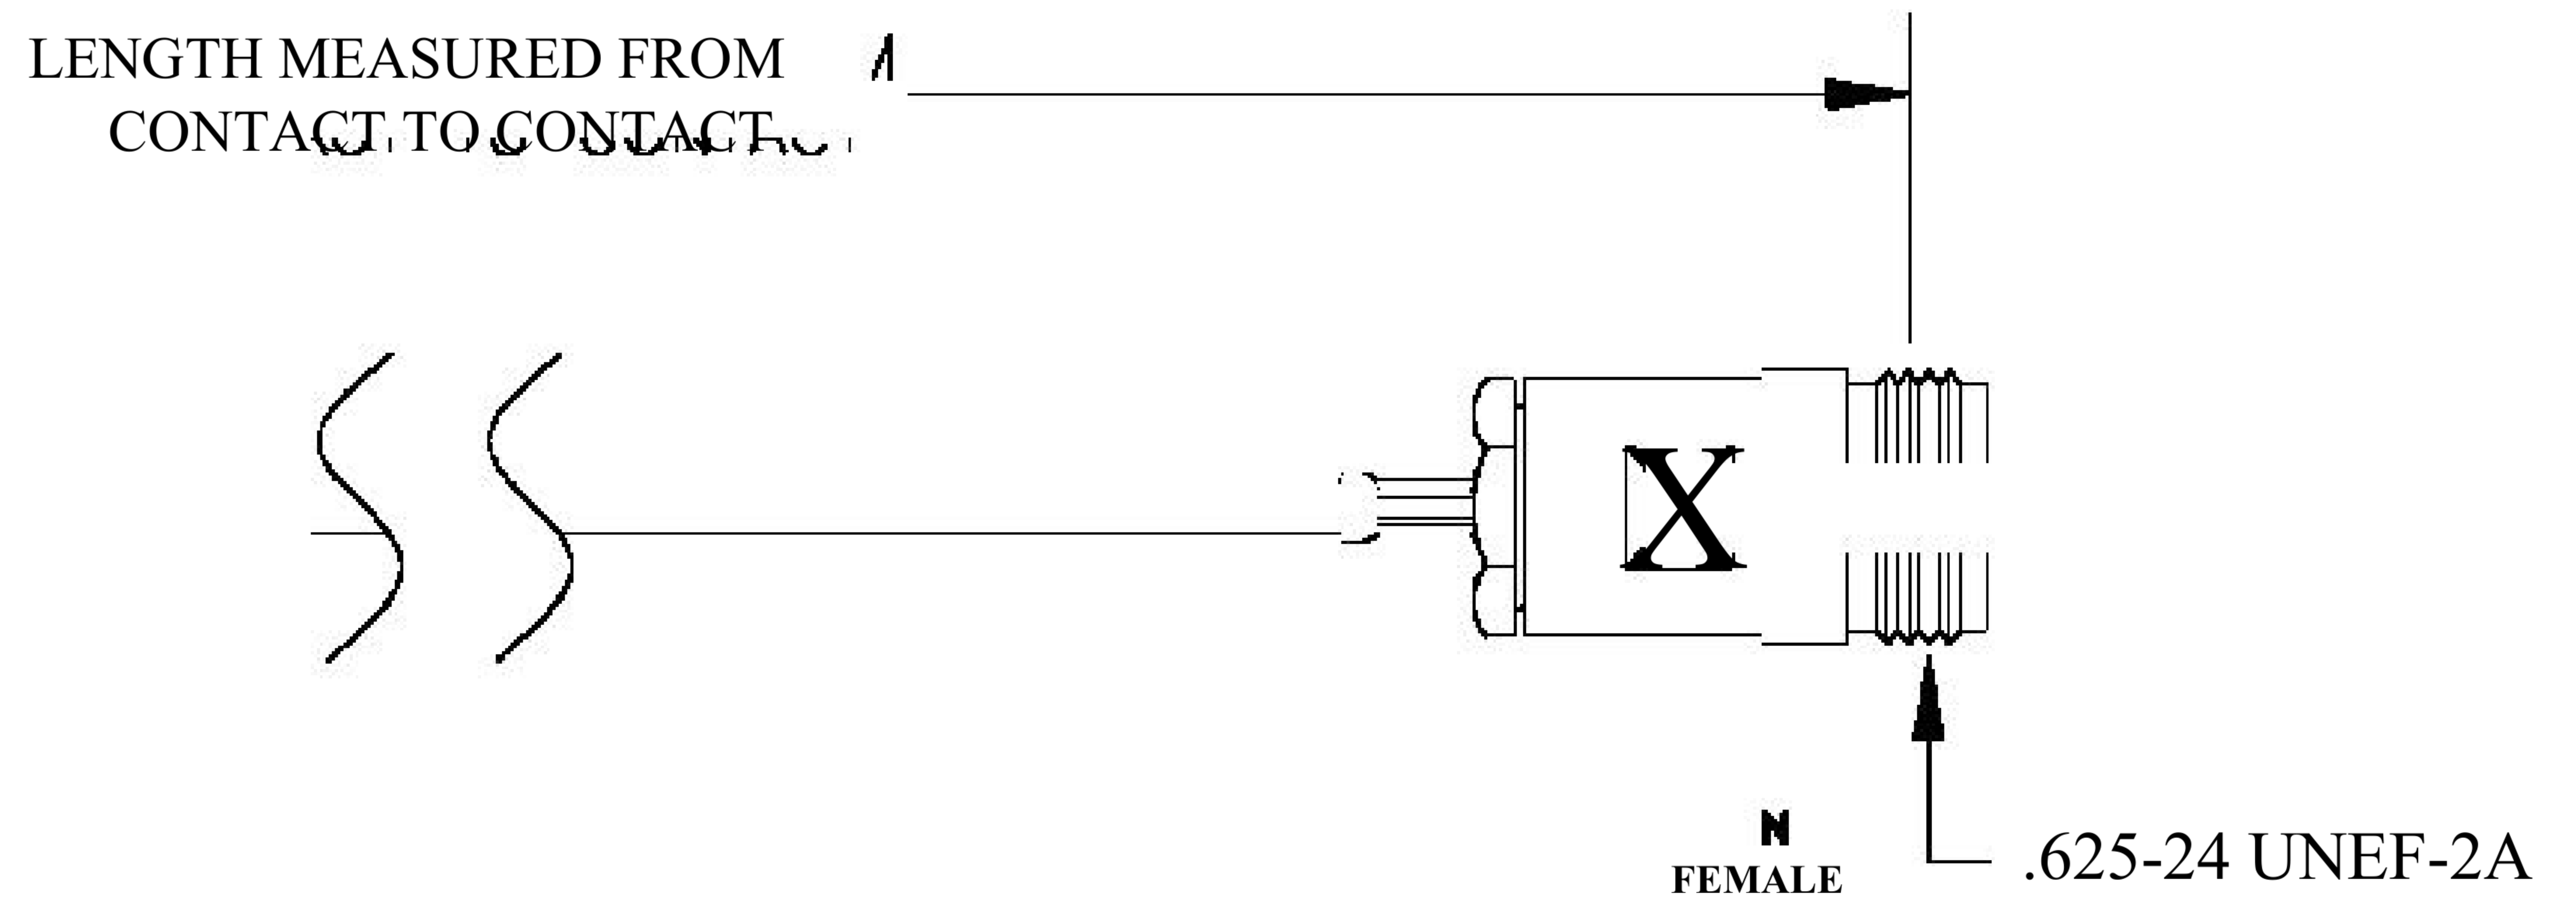

COMPONENTS	IMPEDANCE
N MALE	50 OHM
N FEMALE	50 OHM
RG316-DS	50 OHM

Standard Lengths	
■12	12"
-24	24"
-36	36"
■48	48"
-60	60"
■XXX	Custom Length in inches

8th Floor, Building 1, Yongfu Science and Technology Center Industrial Park, Nanzha District 5, Humen, 523900, Dongguan, Guangdong, China.

Website: www.ebeestock.com

Email: sales@ebeestock.com

COAXIAL & FIBER OPTICS

DWG TITLE	ET27296	DES_	n-male-to-n-female-cable-12-inch-length-using-rg316-ds-coax-rohs-0027294
SIZE A FSCM NO. 53919 CAD FILE 073102 SCALE N/A		127	