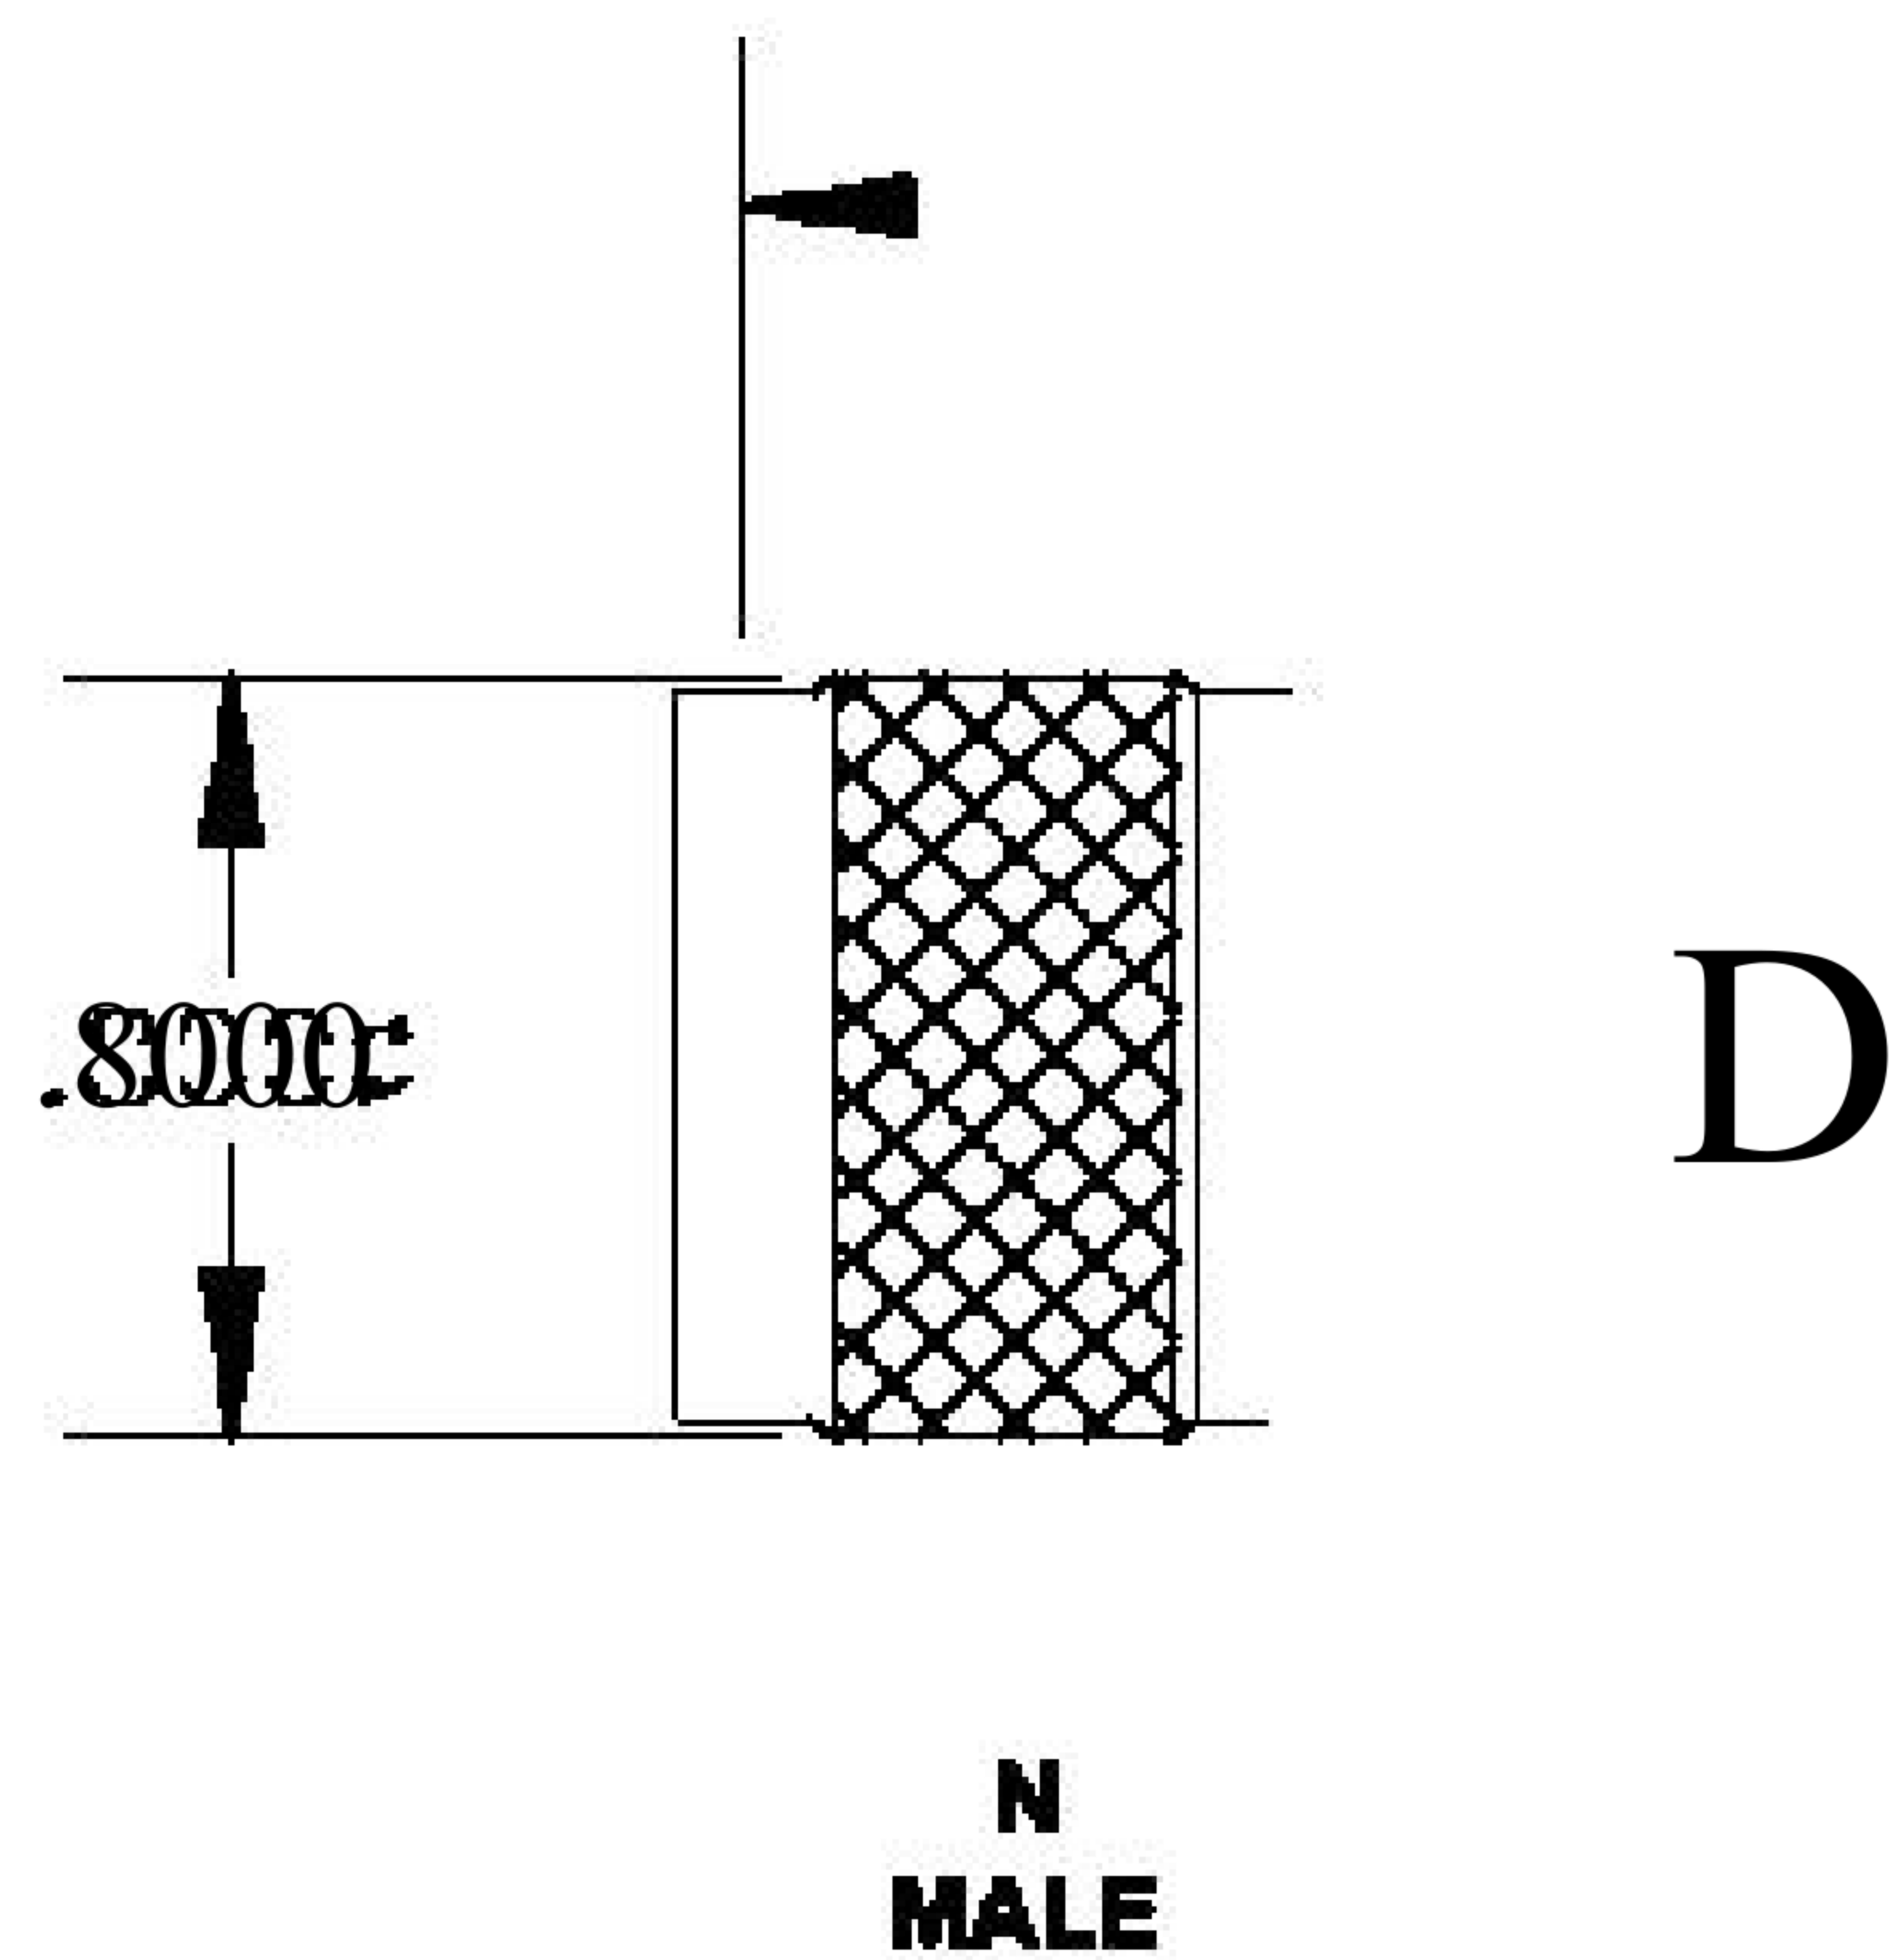

COMPONENTS	IMPEDANCE
N MALE	50 OHM
N FEMALE	50 OHM
RG316-DS	50 OHM

Standard Lengths	
■12	12"
-24	24"
-36	36"
■48	48"
-60	60"
■XXX	Custom Length in inches

8th Floor, Building 1, Yongfu Science and Technology Center Industrial Park, Nanzha District 5, Humen, 523900, Dongguan, Guangdong, China.

Website: www.ebeestock.com

Email: sales@ebeestock.com

COAXIAL & FIBER OPTICS

DWG TITLE	ET27296	DES_	n-male-to-n-female-cable-12-inch-length-using-rg316-ds-coax-rohs-0027294
SIZE A FSCM NO. 53919 CAD FILE 073102 SCALE N/A		127	