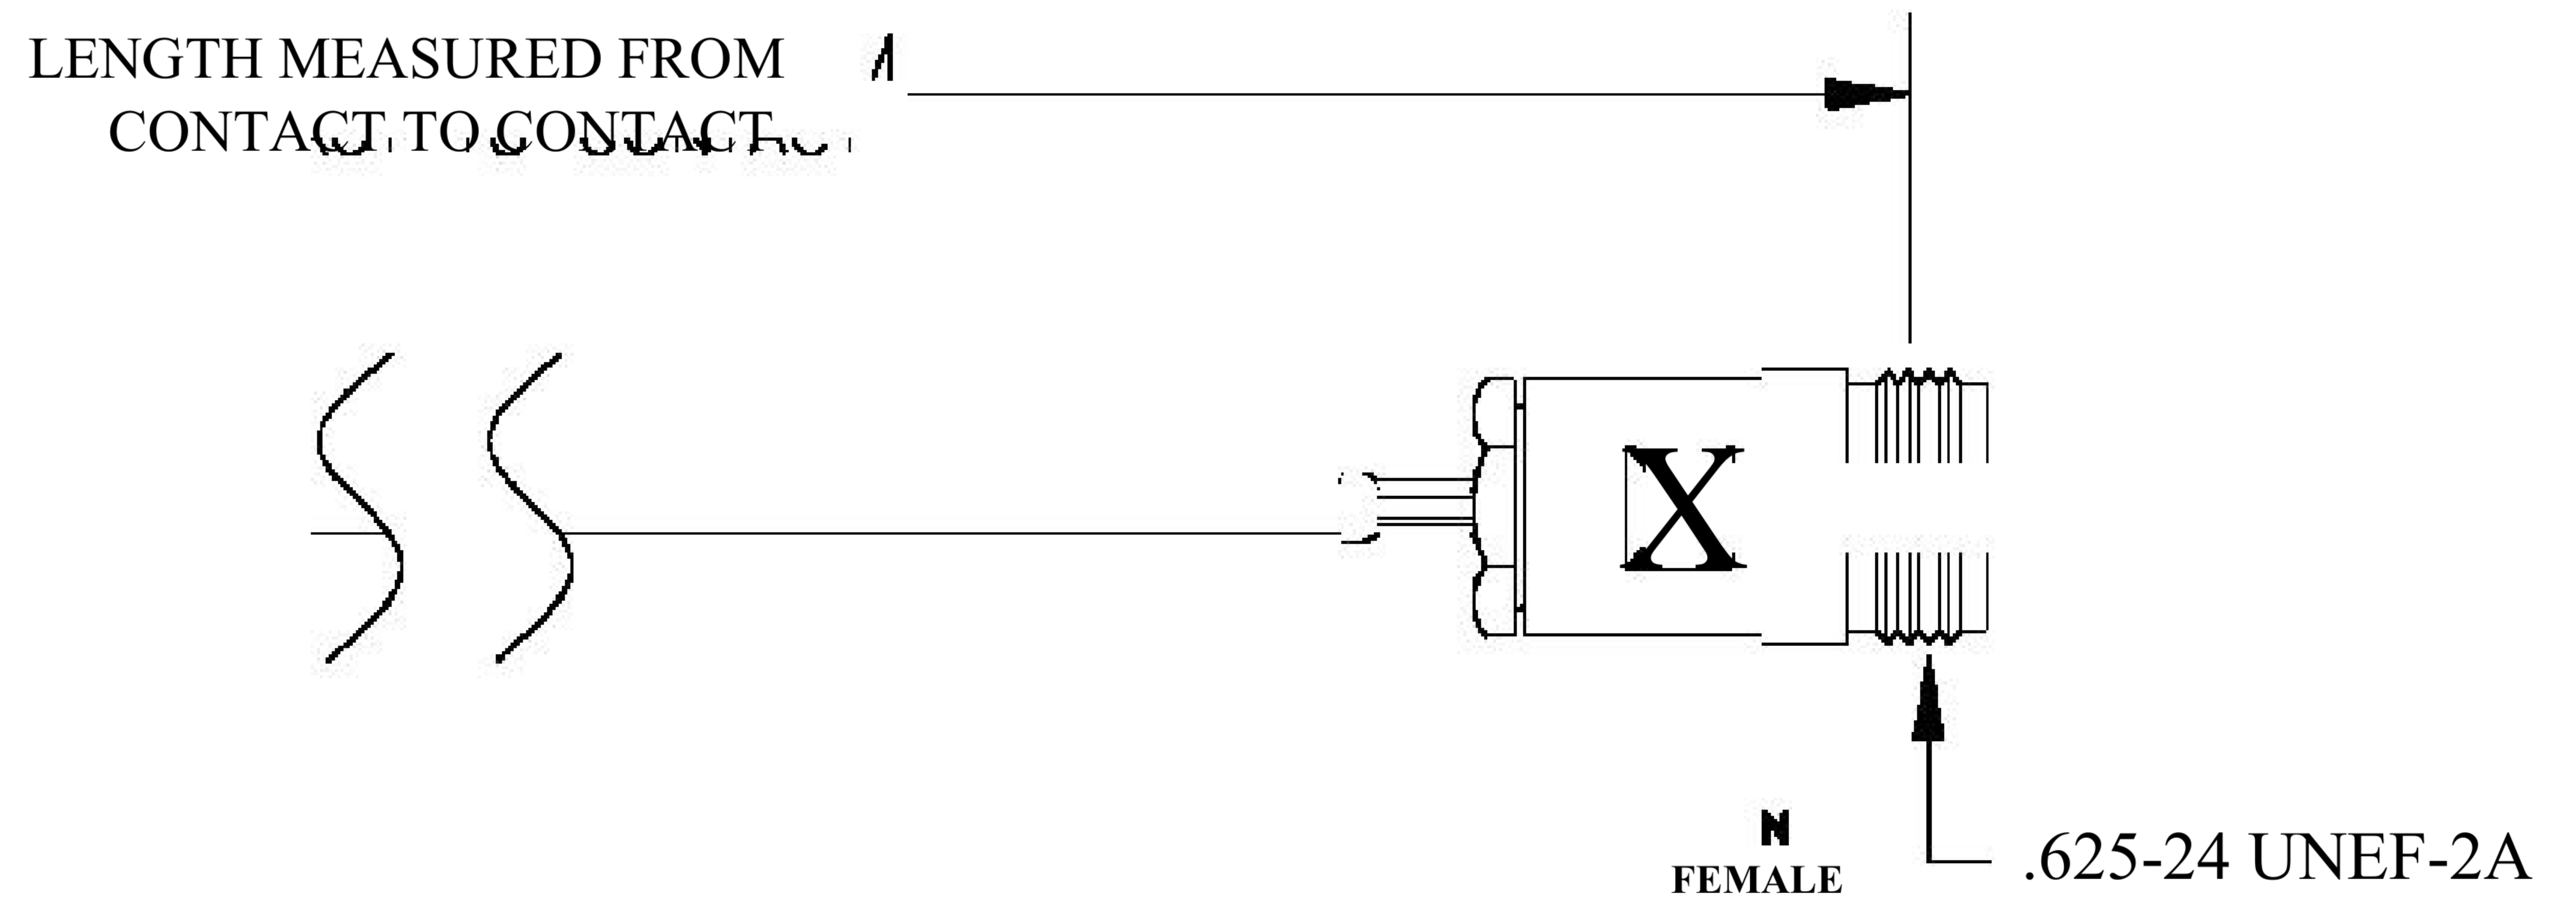

COMPONENTS	IMPEDANCE
N MALE	50 OHM
N FEMALE	50 OHM
RG316-DS	50 OHM

Standard Lengths	
■12	12"
-24	24"
-36	36"
■48	48"
-60	60"
■XXX	Custom Length in inches

8th Floor, Building 1, Yongfu Science and Technology Center Industrial Park, Nanzha District 5, Humen, 523900, Dongguan, Guangdong, China.

Website: [www.ebeestock.com](http://www.ebeestock.com)

Email: [sales@ebeestock.com](mailto:sales@ebeestock.com)

**COAXIAL & FIBER OPTICS**

DWG TITLE	ET27297	DES_	n-male-to-n-female-cable-12-inch-length-using-rg316-ds-coax-rohs-0027294
SIZE A   FSCM NO. 53919   CAD FILE 073102   SCALE N/A		127	