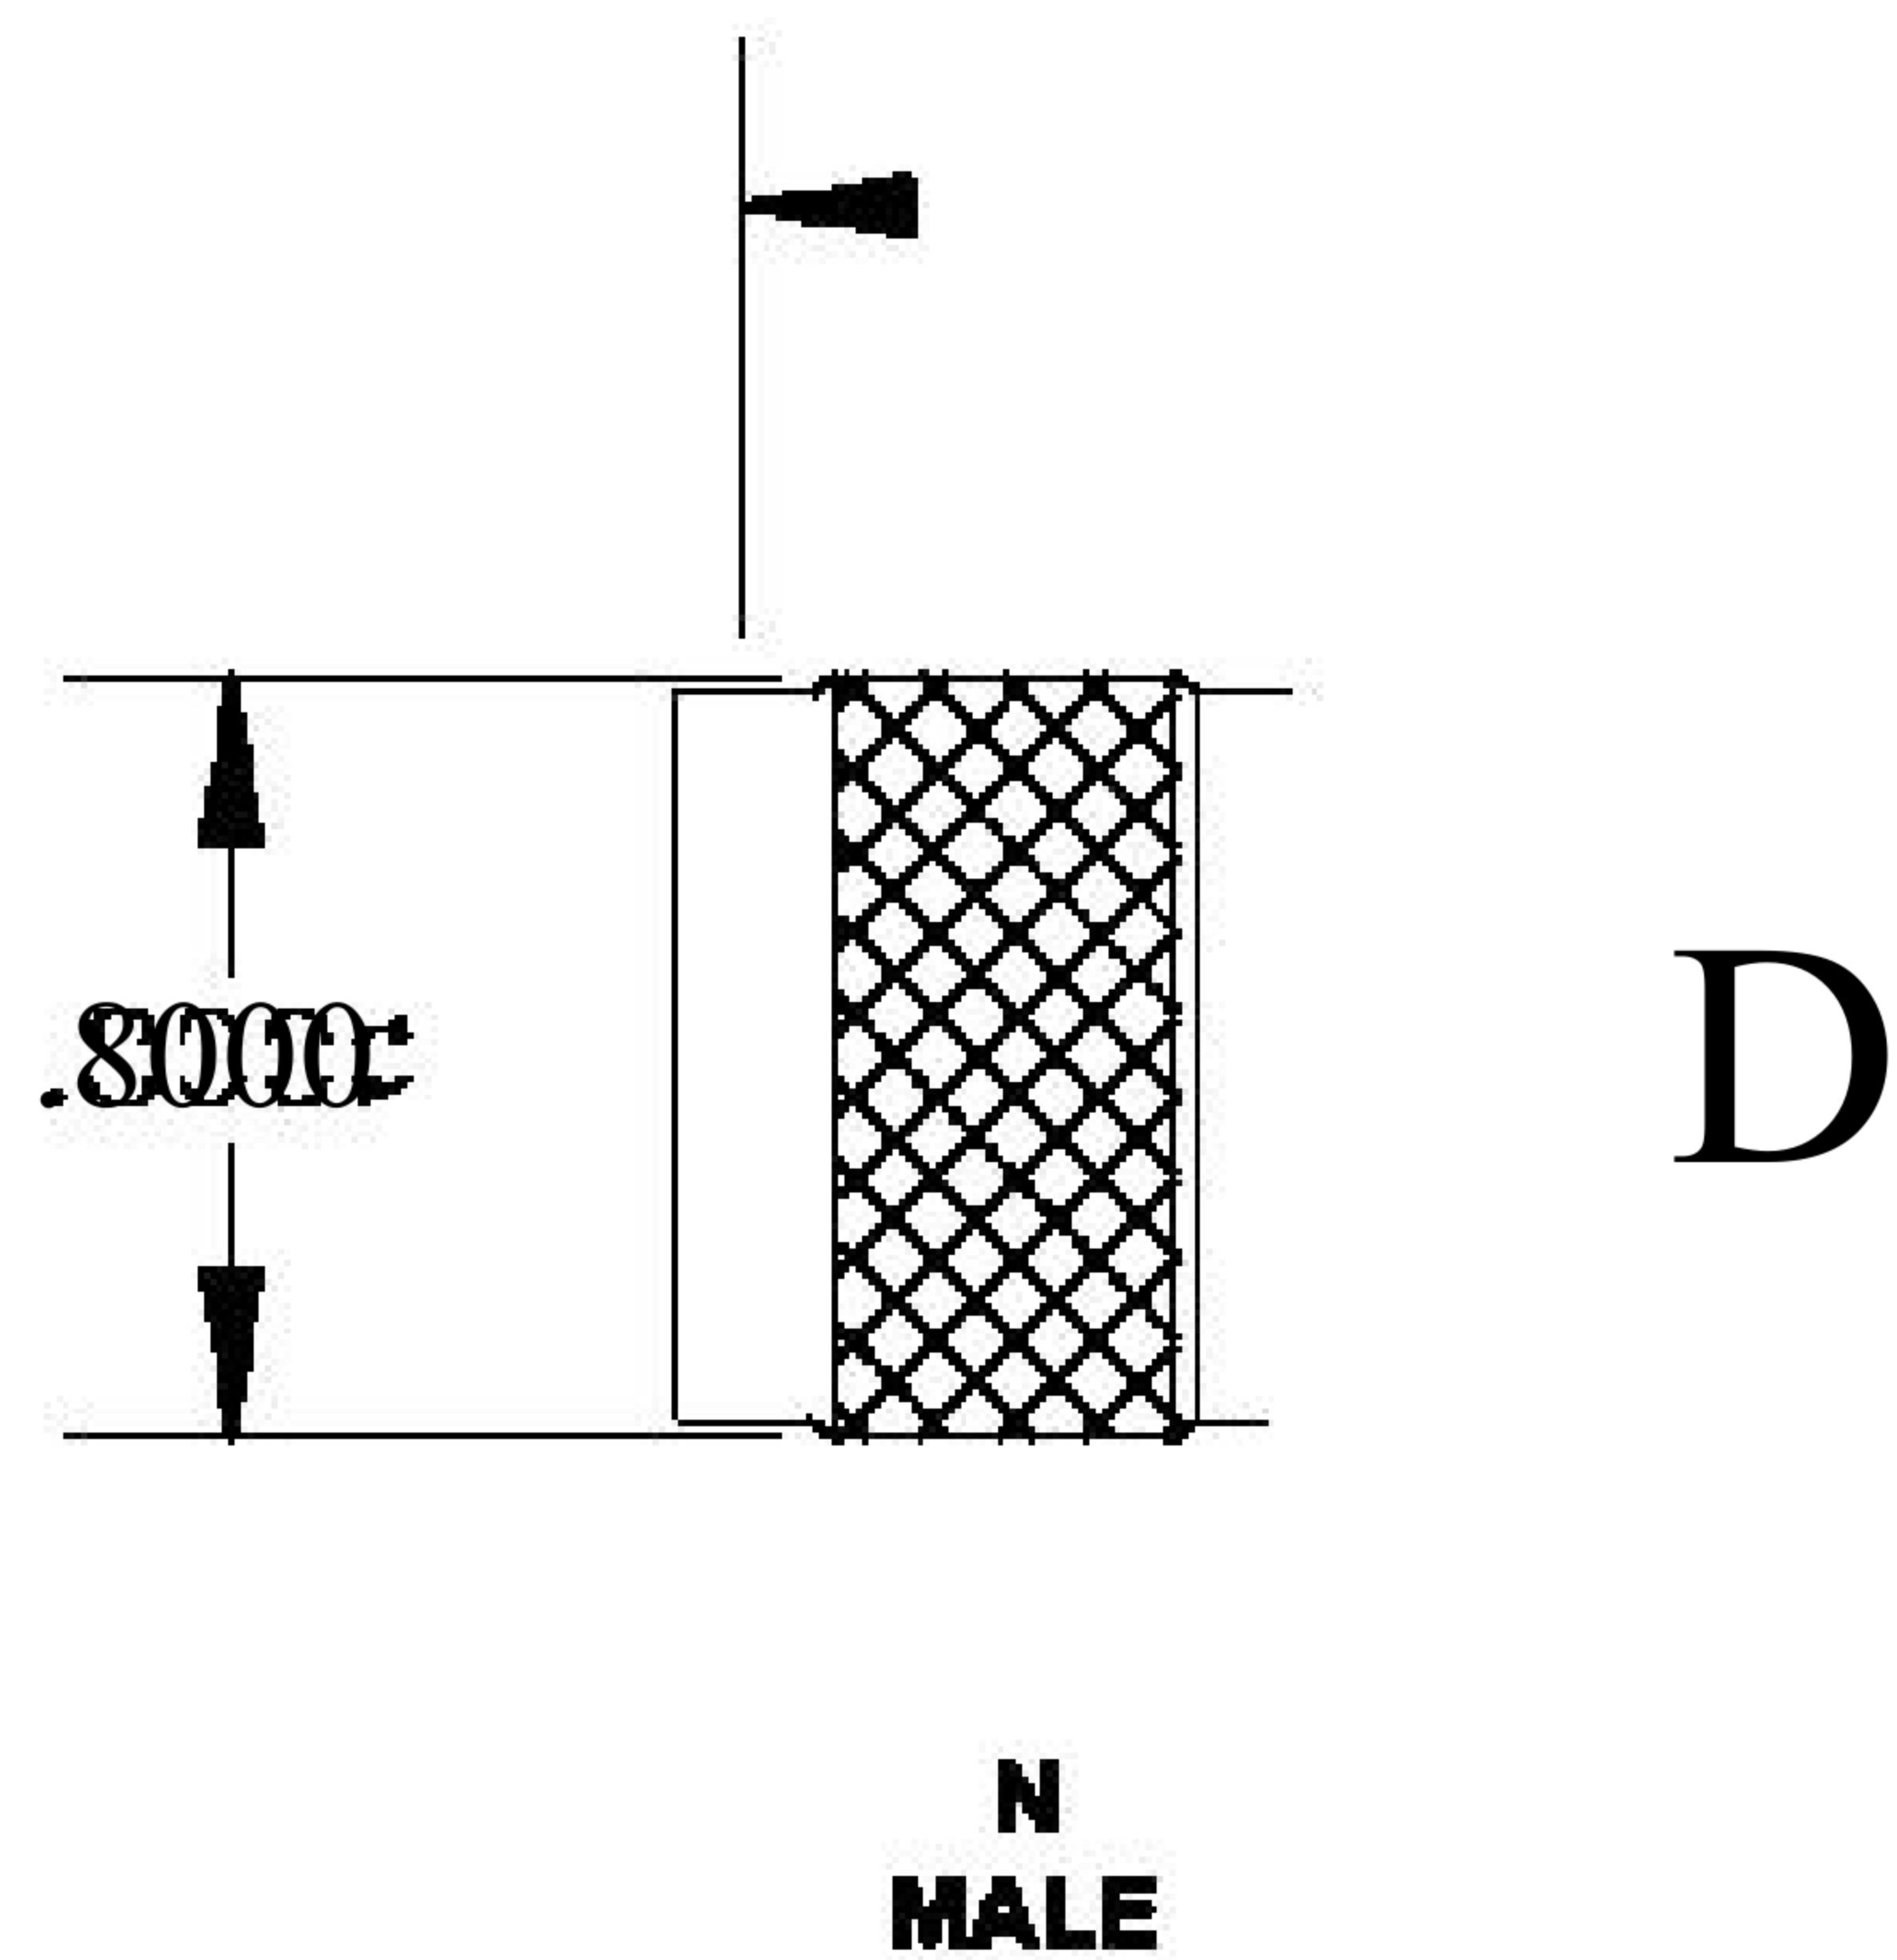

COMPONENTS	IMPEDANCE
N MALE	50 OHM
N FEMALE	50 OHM
RG316-DS	50 OHM

Standard Lengths	
■12	12"
-24	24"
-36	36"
■48	48"
-60	60"
■XXX	Custom Length in inches

8th Floor, Building 1, Yongfu Science and Technology Center Industrial Park, Nanzha District 5, Humen, 523900, Dongguan, Guangdong, China.

Website: [www.ebeestock.com](http://www.ebeestock.com)

Email: [sales@ebeestock.com](mailto:sales@ebeestock.com)

**COAXIAL & FIBER OPTICS**

DWG TITLE	ET27297	DES_	n-male-to-n-female-cable-12-inch-length-using-rg316-ds-coax-rohs-0027294
SIZE A   FSCM NO. 53919   CAD FILE 073102   SCALE N/A		127	