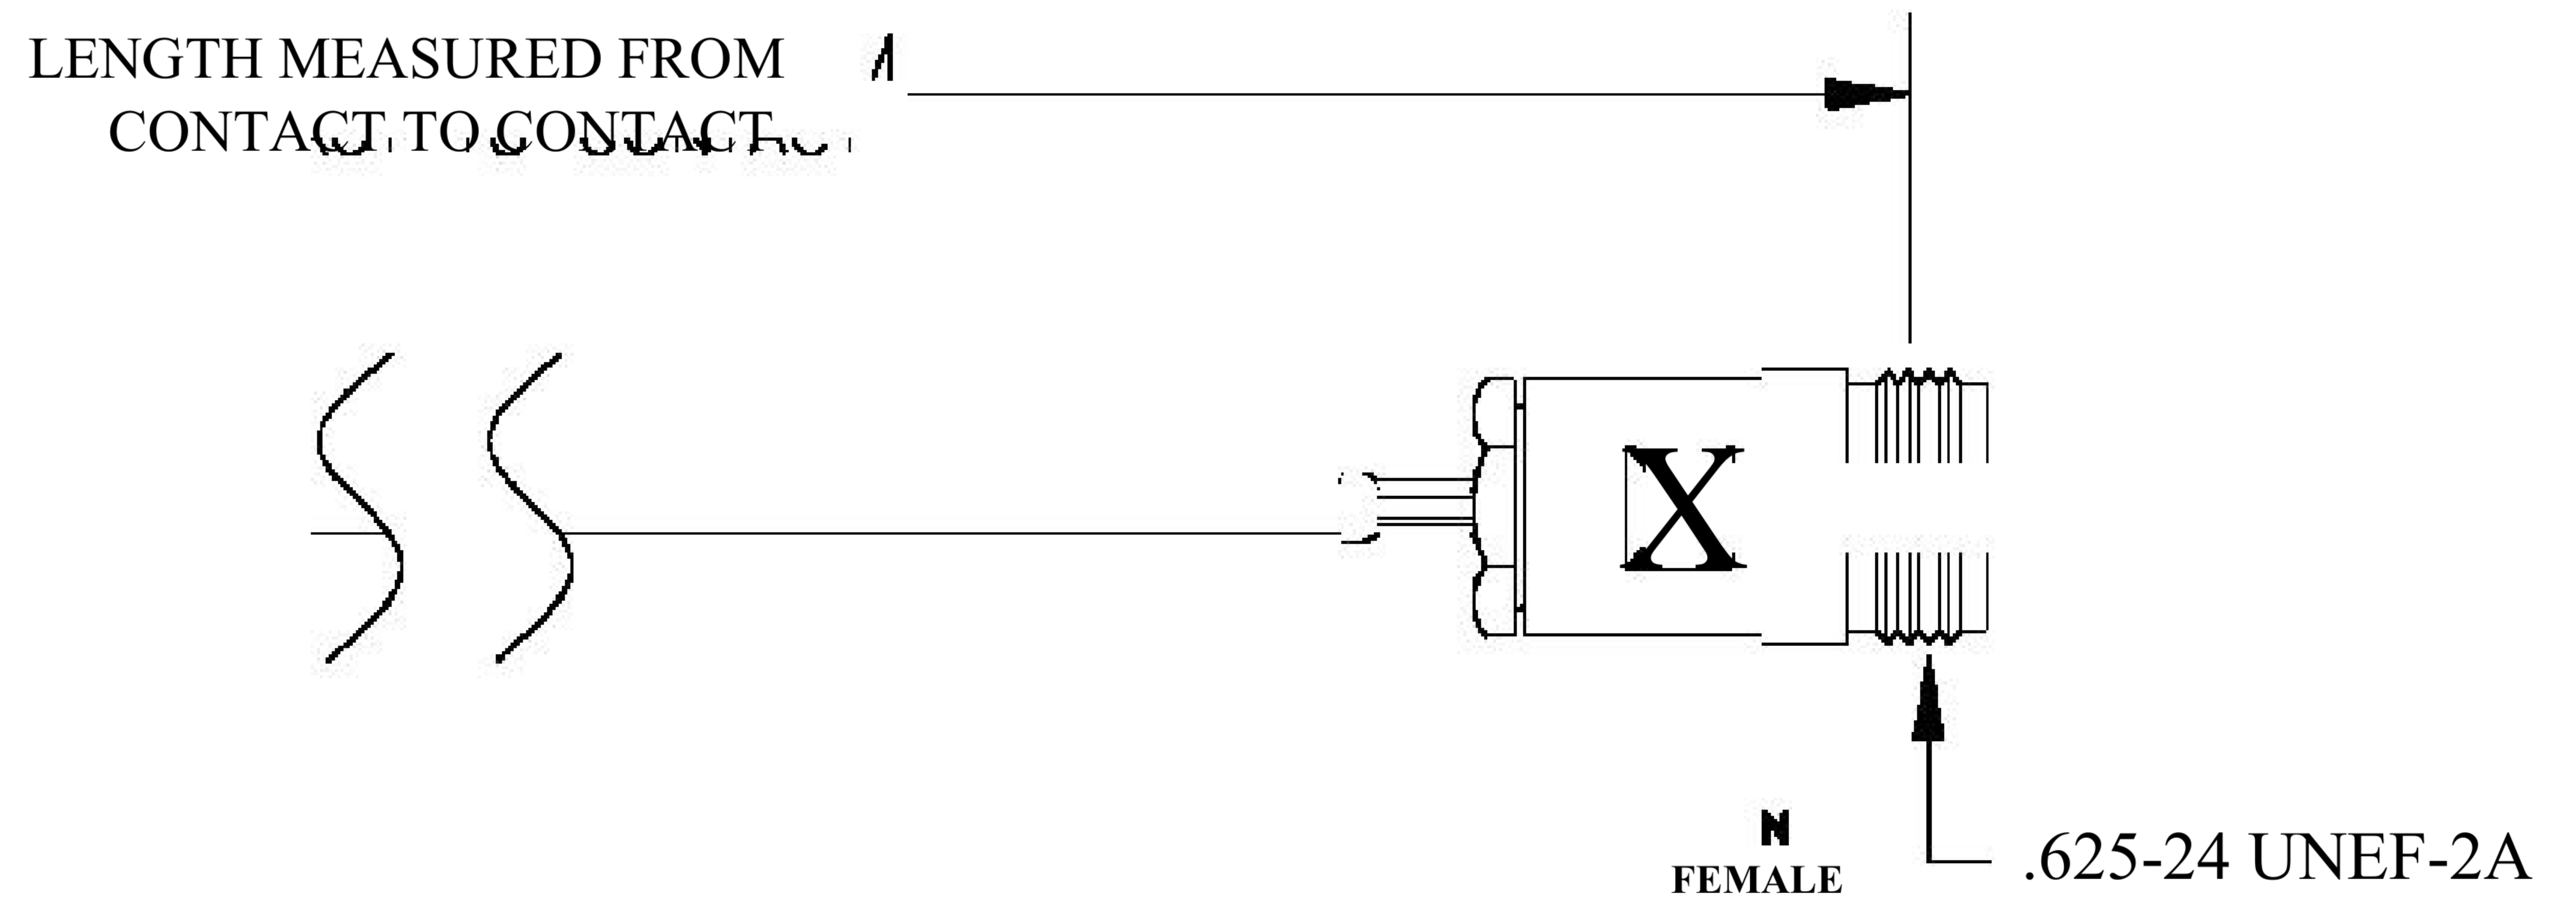

COMPONENTS	IMPEDANCE
N MALE	50 OHM
N FEMALE	50 OHM
RG316-DS	50 OHM

Standard Lengths	
■12	12"
-24	24"
-36	36"
■48	48"
-60	60"
■XXX	Custom Length in inches

8th Floor, Building 1, Yongfu Science and Technology Center Industrial Park, Nanzha District 5, Humen, 523900, Dongguan, Guangdong, China.

Website: www.ebeestock.com

Email: sales@ebeestock.com

COAXIAL & FIBER OPTICS

DWG TITLE	ET27298	DES_	n-male-to-n-female-cable-12-inch-length-using-rg316-ds-coax-rohs-0027294
SIZE A FSCM NO. 53919 CAD FILE 073102 SCALE N/A		127	