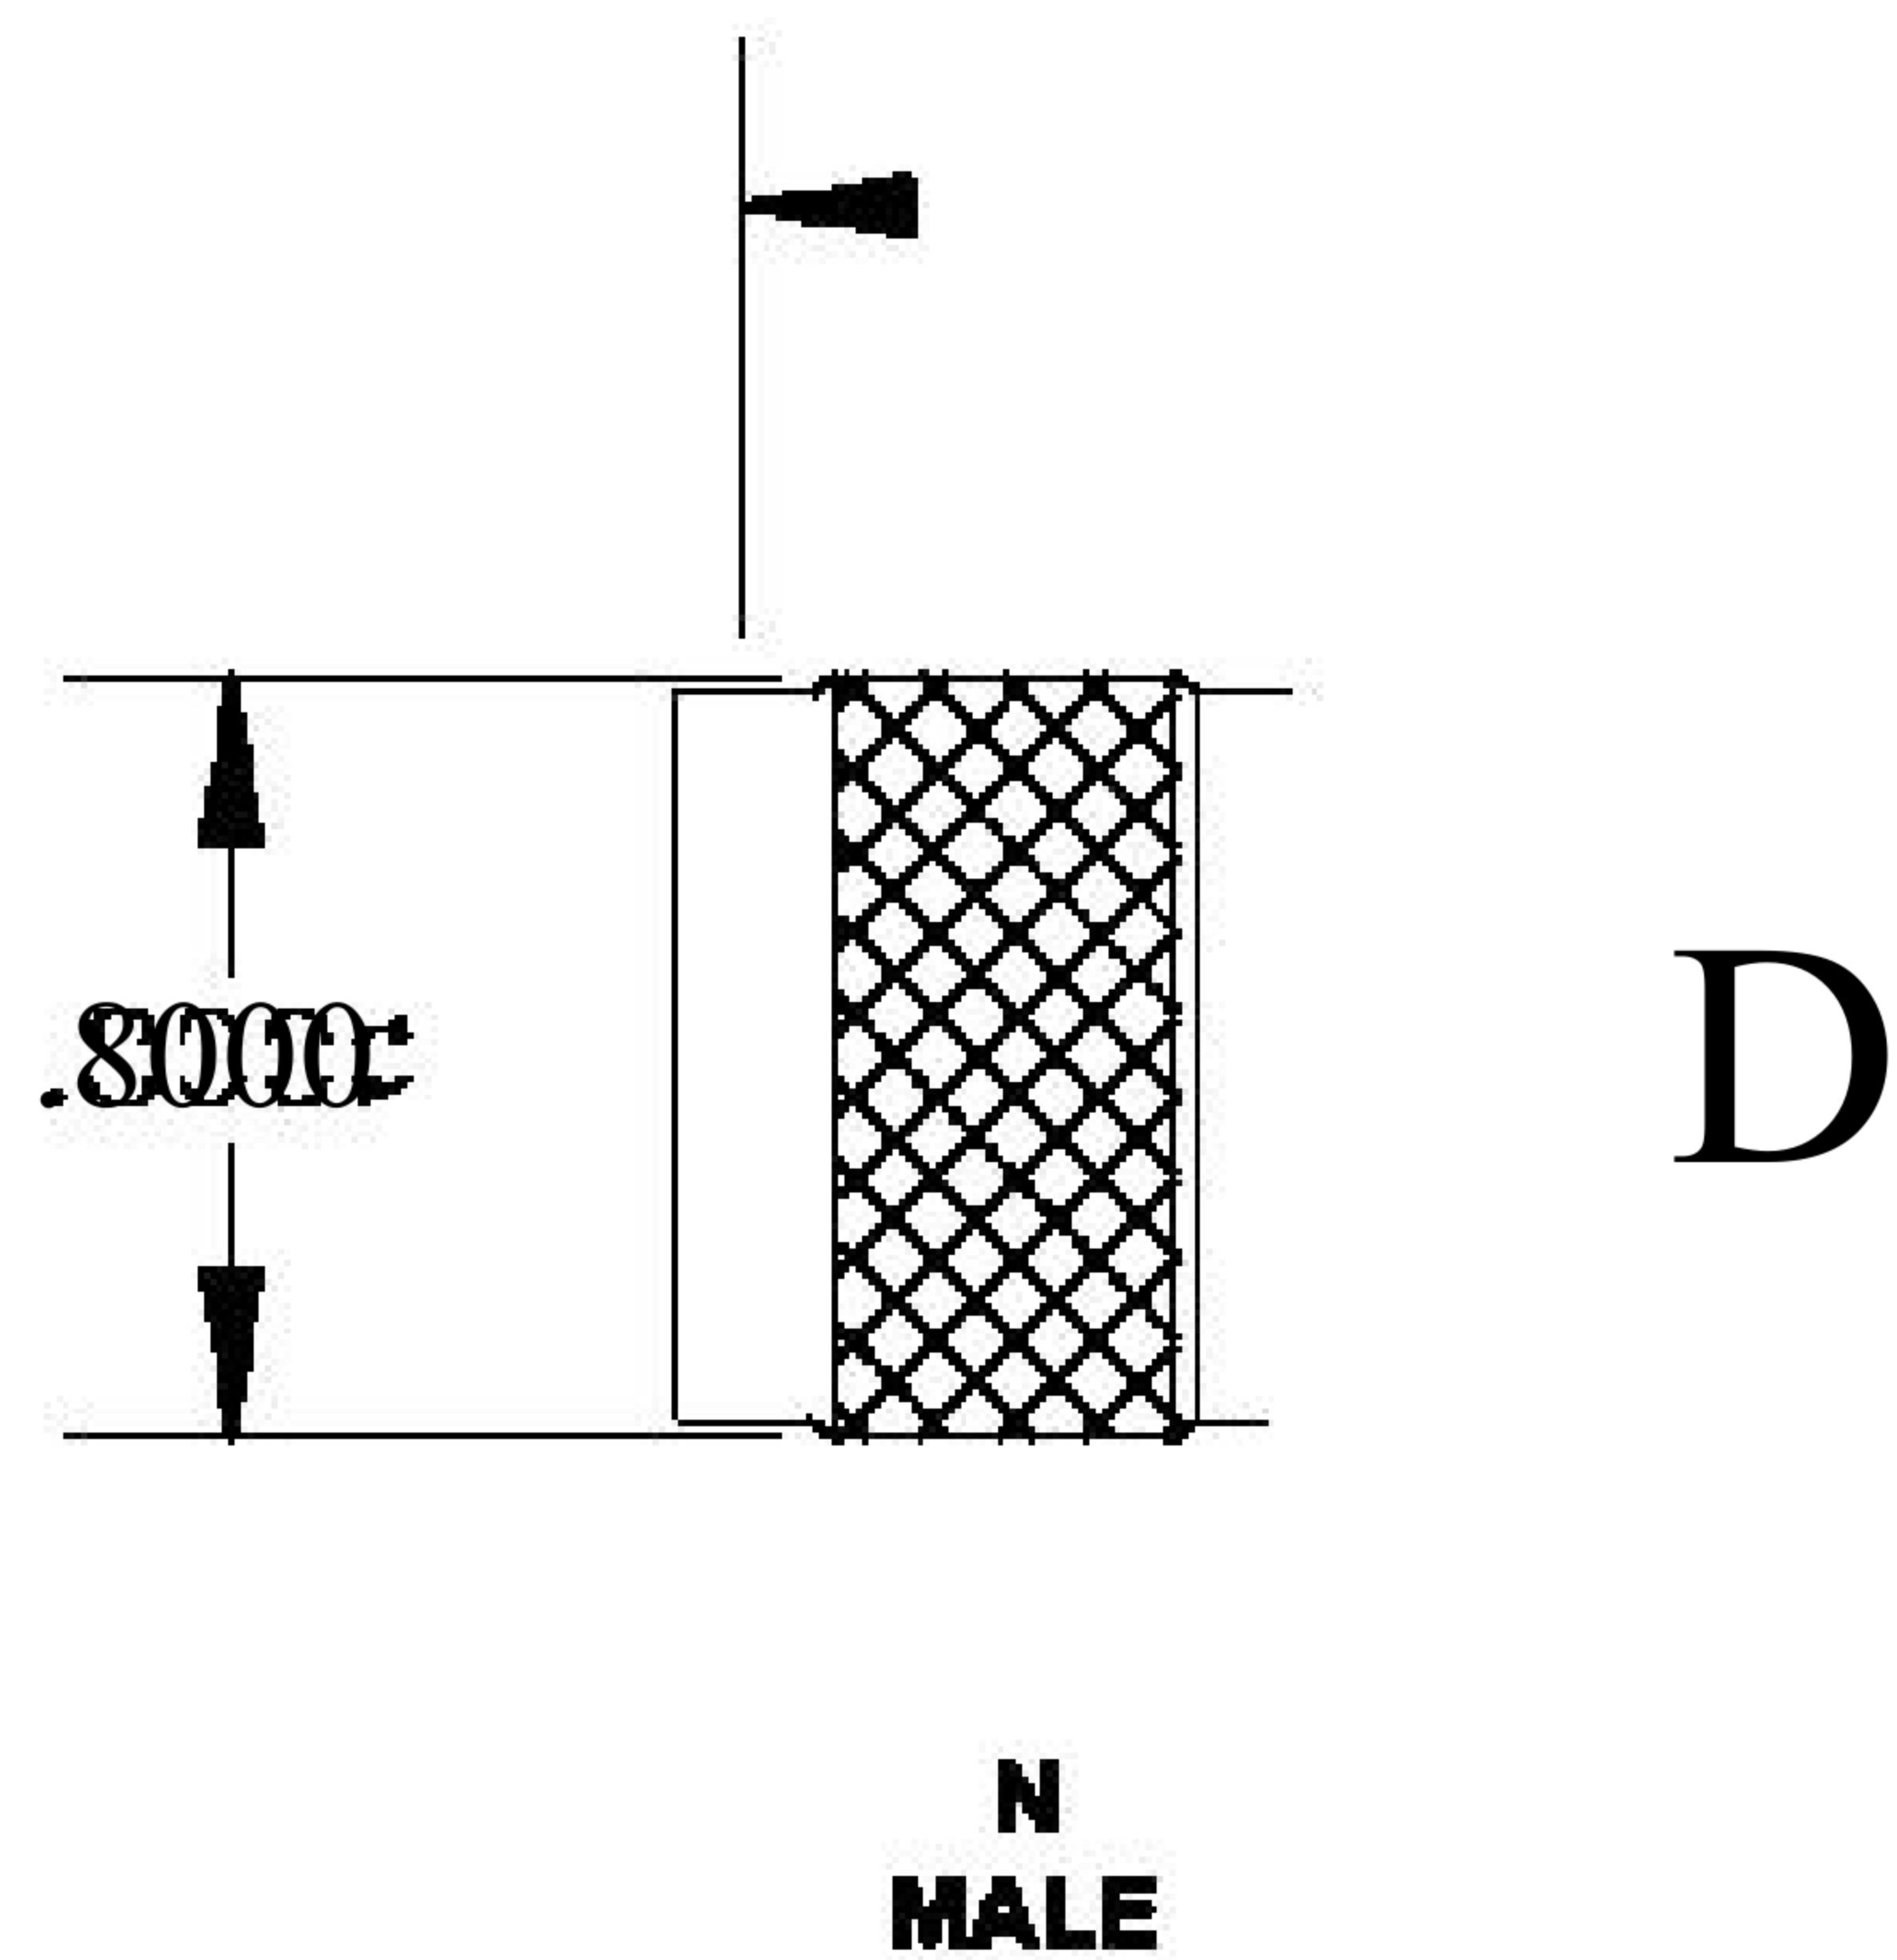

COMPONENTS	IMPEDANCE
N MALE	50 OHM
N FEMALE	50 OHM
RG316-DS	50 OHM

Standard Lengths	
■12	12"
-24	24"
-36	36"
■48	48"
-60	60"
■XXX	Custom Length in inches

8th Floor, Building 1, Yongfu Science and Technology Center Industrial Park, Nanzha District 5, Humen, 523900, Dongguan, Guangdong, China.

Website: www.ebeestock.com

Email: sales@ebeestock.com

COAXIAL & FIBER OPTICS

DWG TITLE	ET27298	DES_	n-male-to-n-female-cable-12-inch-length-using-rg316-ds-coax-rohs-0027294
SIZE A FSCM NO. 53919 CAD FILE 073102 SCALE N/A		127	