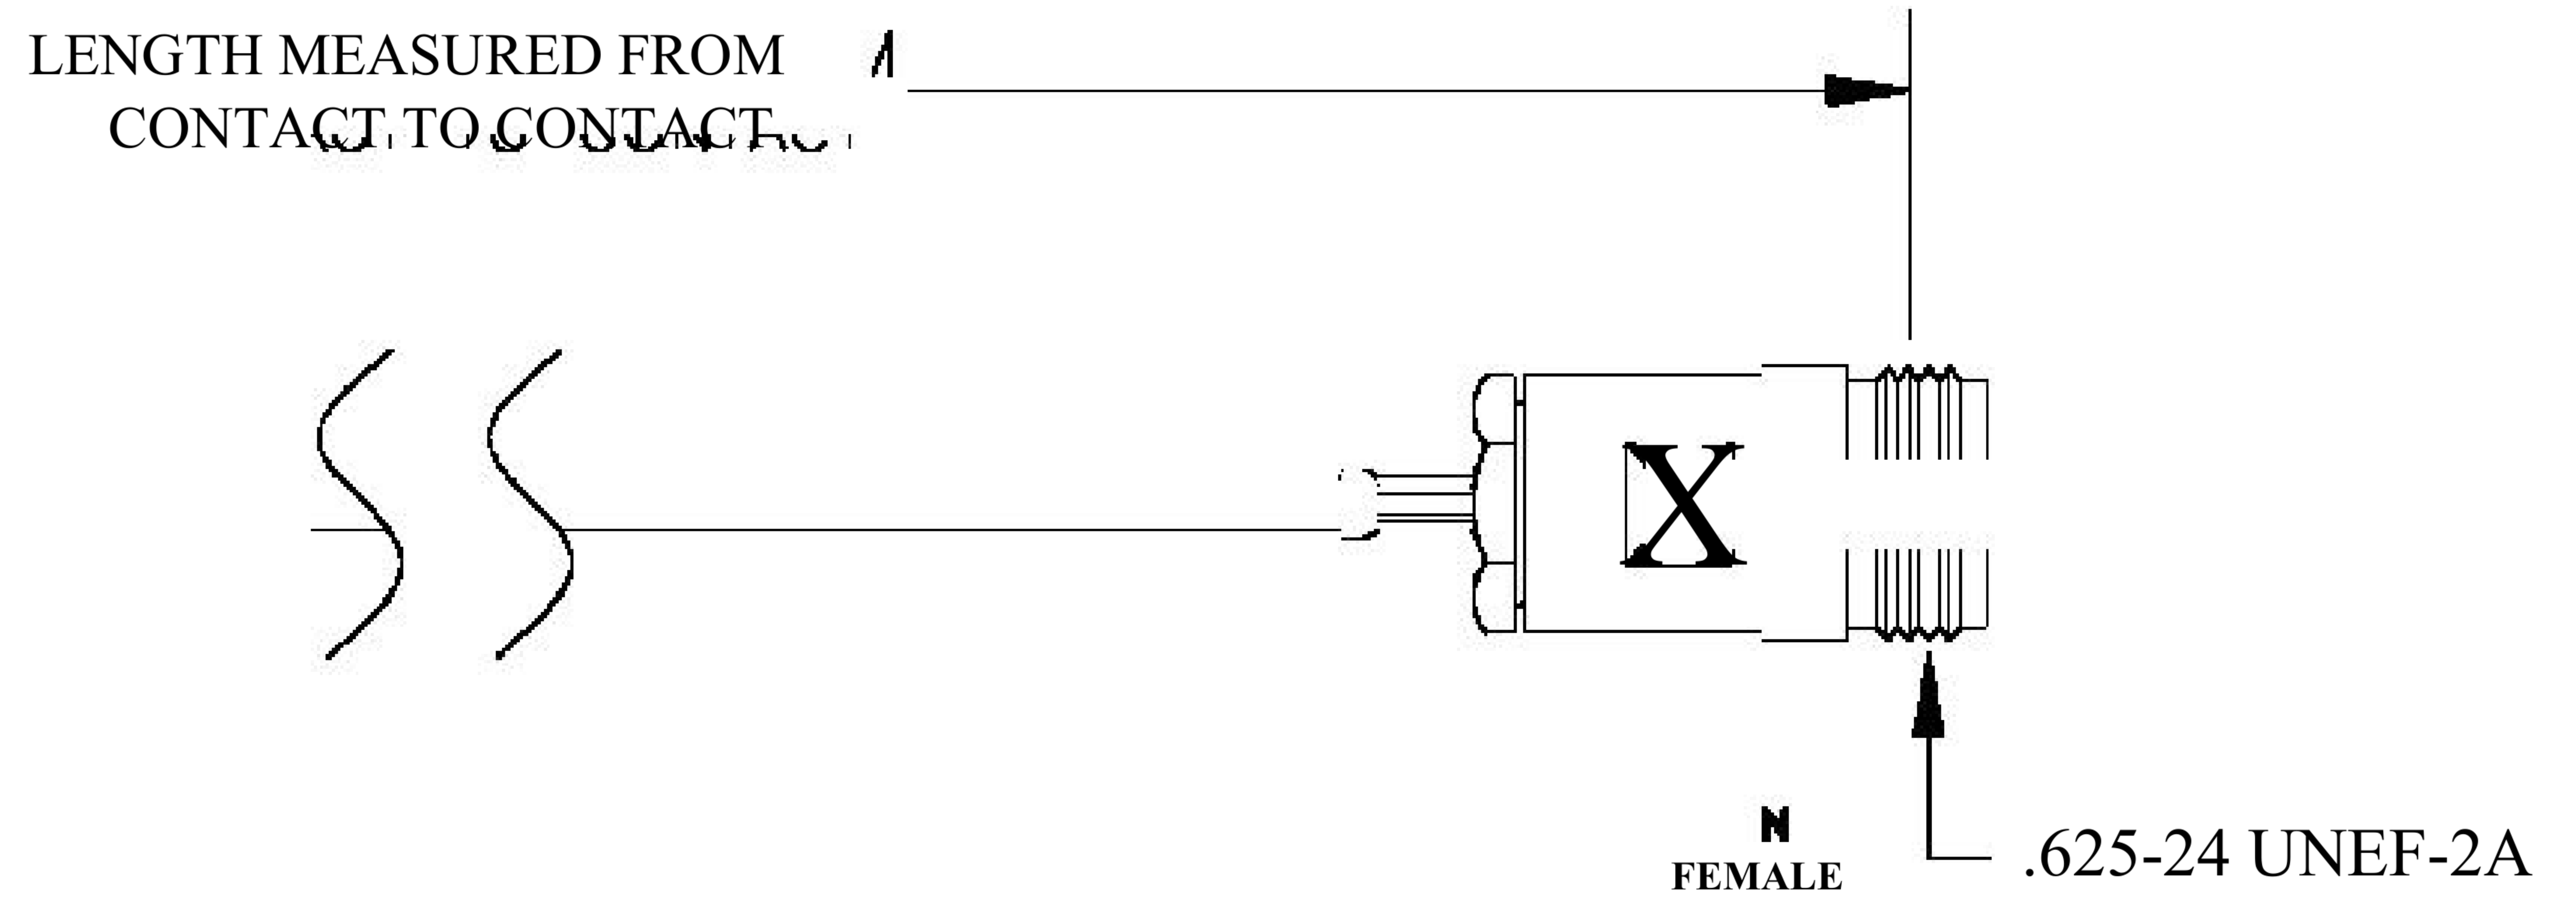

COMPONENTS	IMPEDANCE
N MALE	50 OHM
N FEMALE	50 OHM
RG316-DS	50 OHM

Standard Lengths	
■12	12"
-24	24"
-36	36"
■48	48"
-60	60"
■XXX	Custom Length in inches

8th Floor, Building 1, Yongfu Science and Technology Center Industrial Park, Nanzha District 5, Humen, 523900, Dongguan, Guangdong, China.

Website: [www.ebeestock.com](http://www.ebeestock.com)

Email: [sales@ebeestock.com](mailto:sales@ebeestock.com)

**COAXIAL & FIBER OPTICS**

DWG TITLE	ET27299	DES_	n-male-to-n-female-cable-12-inch-length-using-rg316-ds-coax-rohs-0027294
SIZE A   FSCM NO. 53919   CAD FILE 073102   SCALE N/A		127	