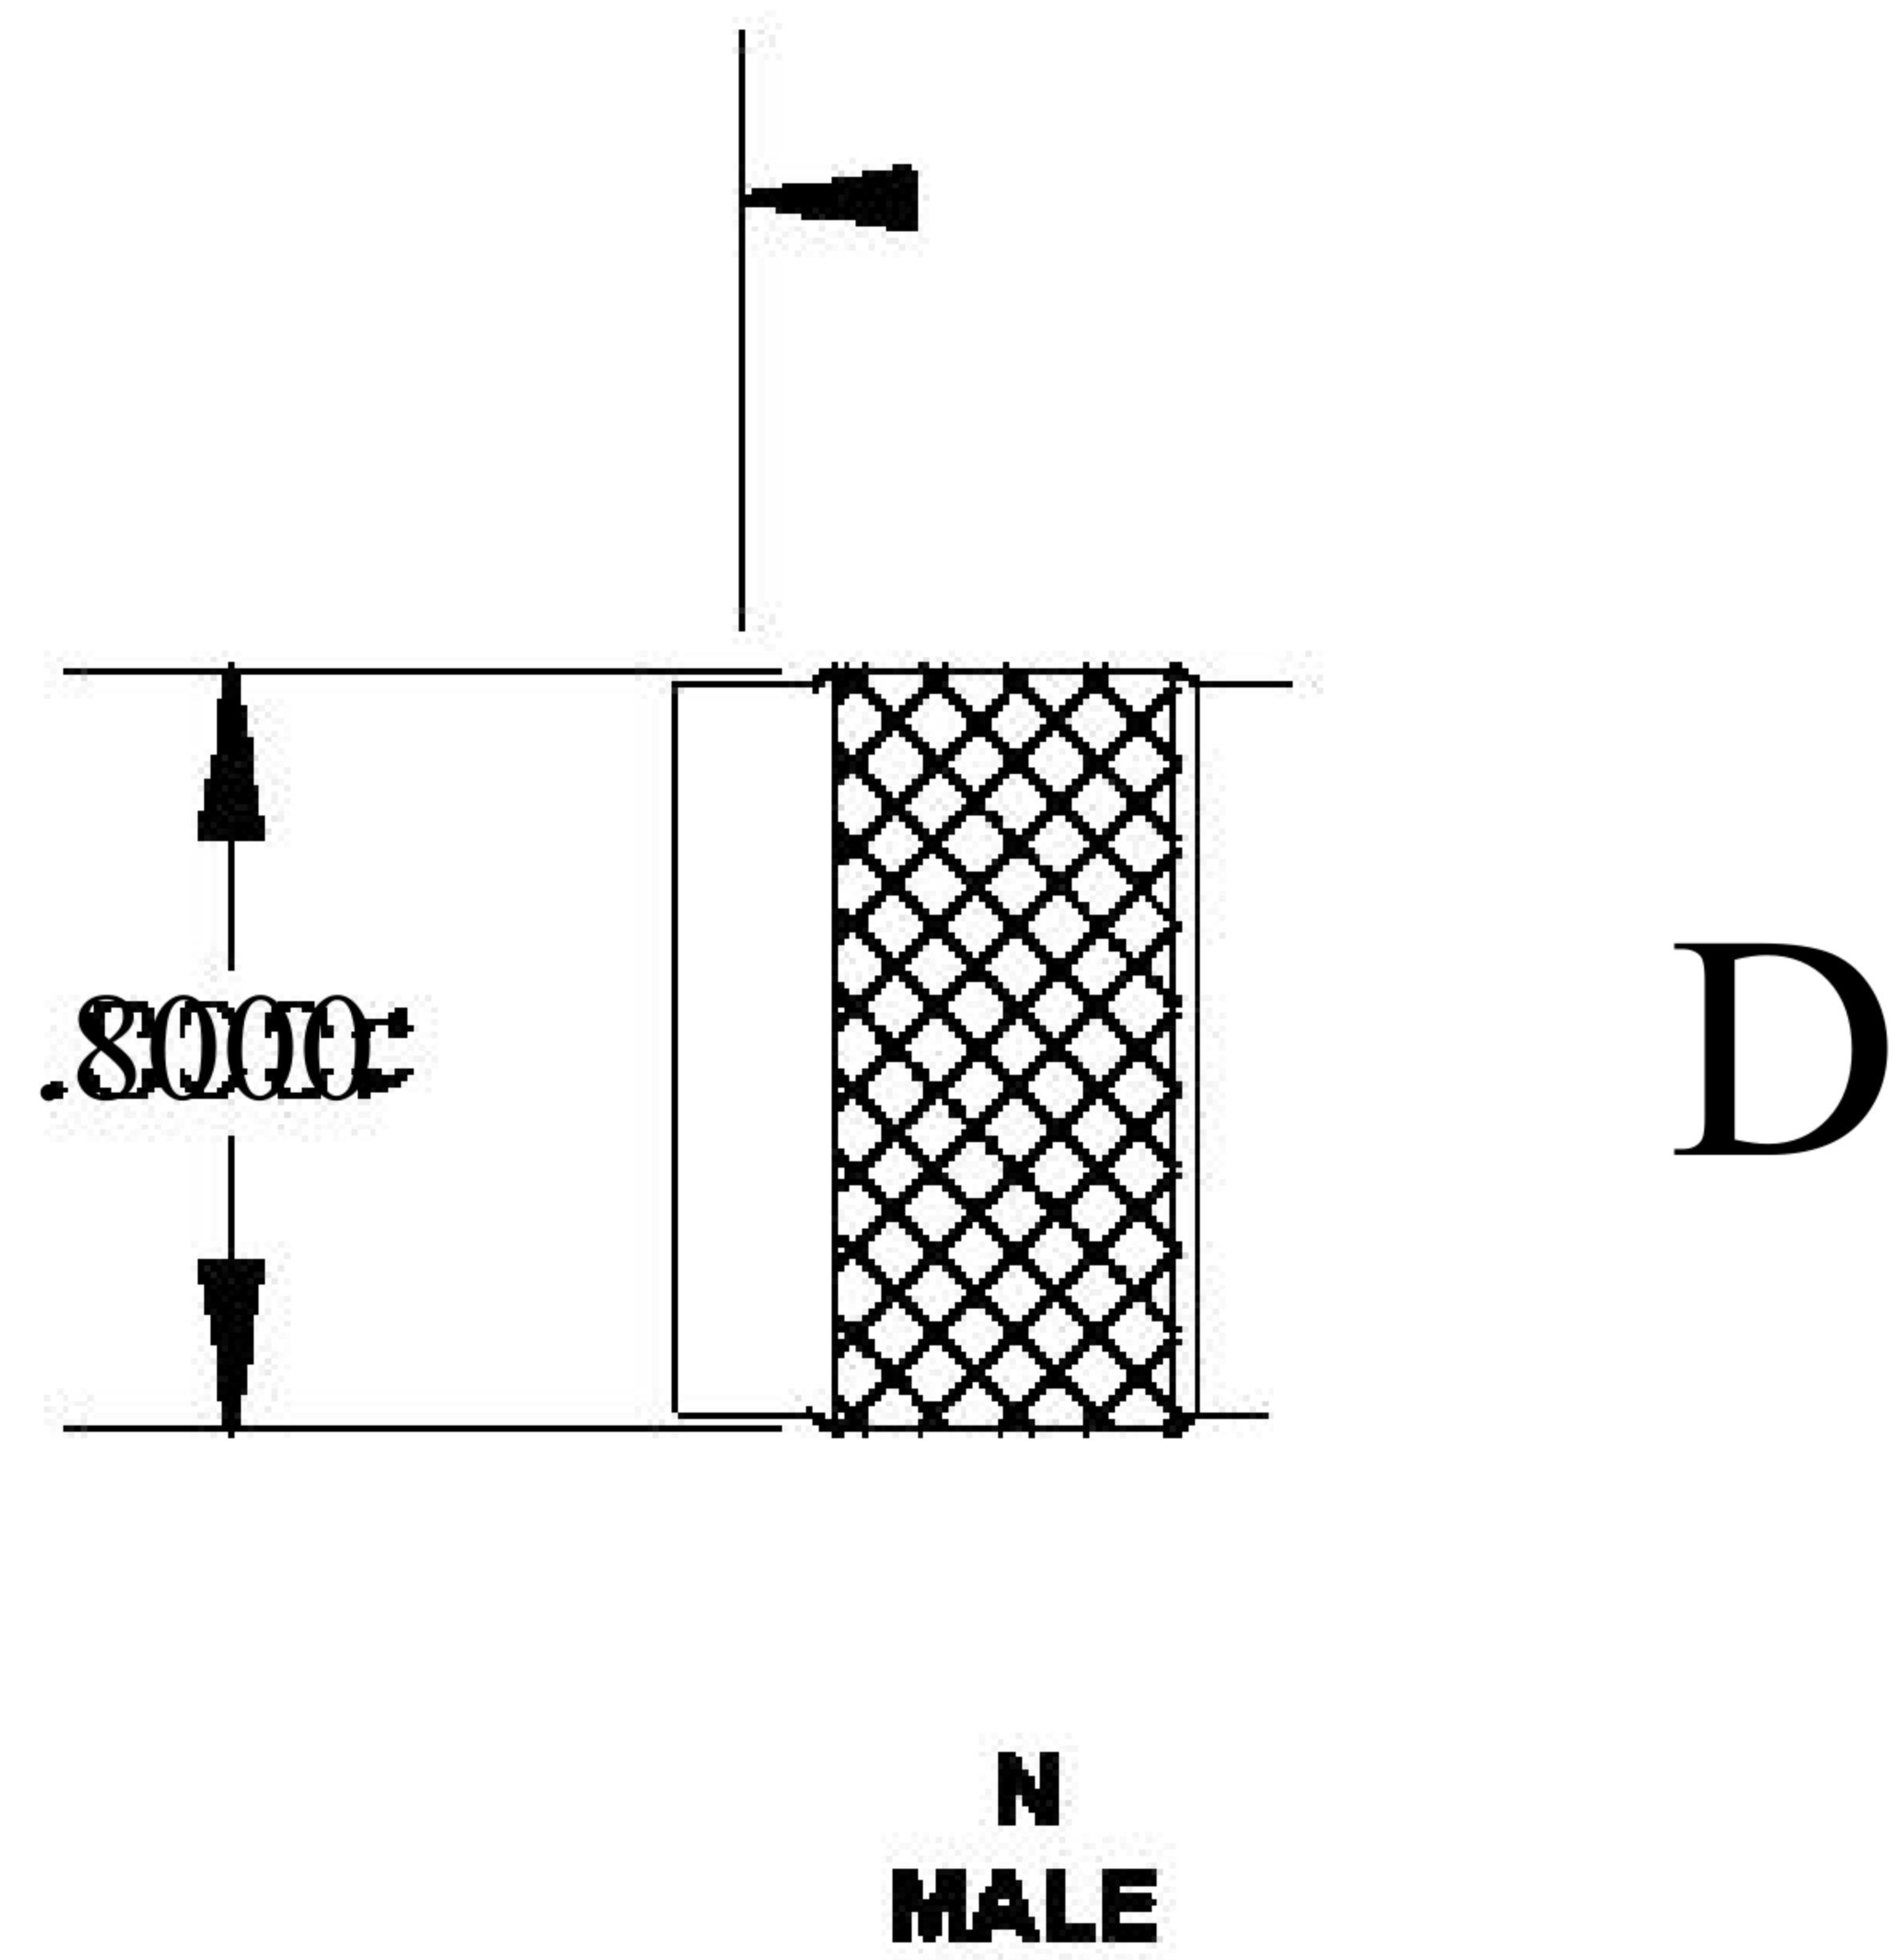

COMPONENTS	IMPEDANCE
N MALE	50 OHM
N FEMALE	50 OHM
RG316-DS	50 OHM

Standard Lengths	
■12	12"
-24	24"
-36	36"
■48	48"
-60	60"
■XXX	Custom Length in inches

8th Floor, Building 1, Yongfu Science and Technology Center Industrial Park, Nanzha District 5, Humen, 523900, Dongguan, Guangdong, China.

Website: [www.ebeestock.com](http://www.ebeestock.com)

Email: [sales@ebeestock.com](mailto:sales@ebeestock.com)

**COAXIAL & FIBER OPTICS**

DWG TITLE	ET27299	DES_	n-male-to-n-female-cable-12-inch-length-using-rg316-ds-coax-rohs-0027294
SIZE A   FSCM NO. 53919   CAD FILE 073102   SCALE N/A		127	