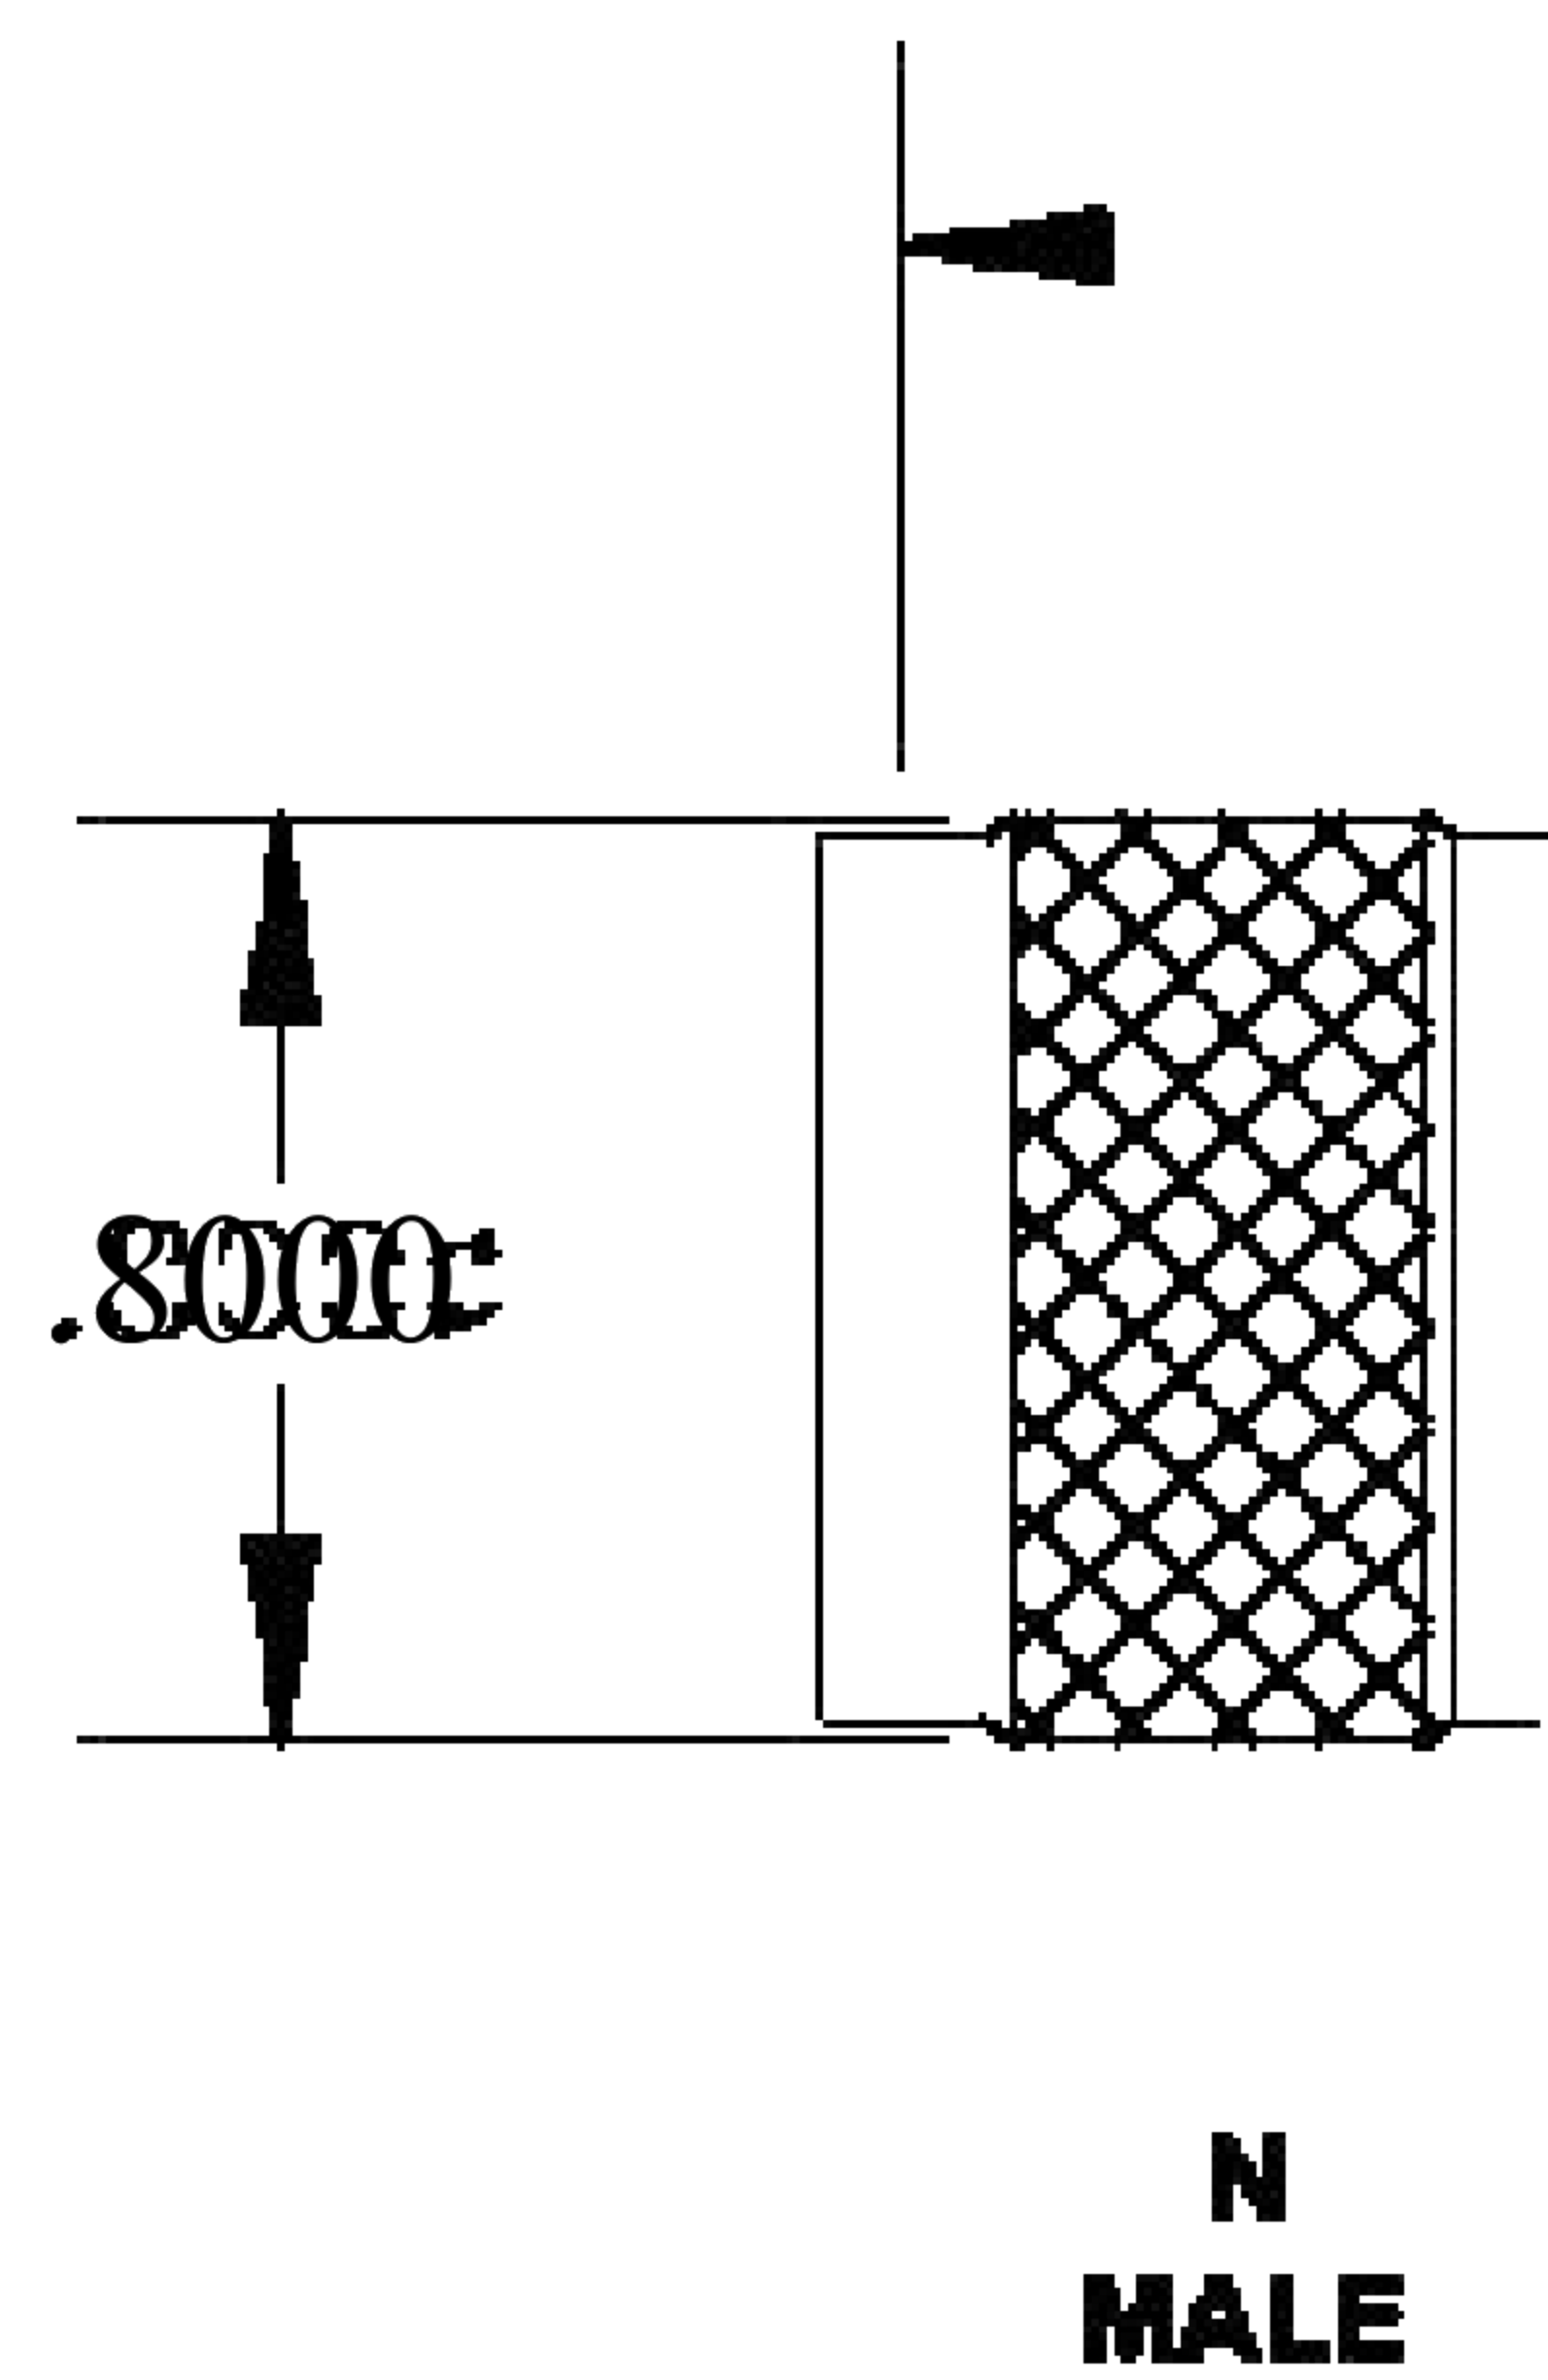

COMPONENTS	IMPEDANCE
N MALE	50 OHM
N FEMALE	50 OHM
RG188A/U	50 OHM

Standard Lengths	
■12	12"
-24	24"
-36	36"
■48	48"
-60	60"
■XXX	Custom Length in inches

D

LENGTH MEASURED FROM CONTACT TO CONTACT

8th Floor, Building 1, Yongfu Science and Technology Center Industrial Park, Nanzha District 5, Humen, 523900, Dongguan, Guangdong, China.

Website: www.ebeestock.com

Email: sales@ebeestock.com

COAXIAL & FIBER OPTICS

DWG TITLE ET27300	DES_ n-male-to-n-female-cable-12-inch-length-using-rg188-coax-0027300
----------------------	--

SIZE A | FSCM NO. 53919 | CAD FILE 073102 | SCALE N/A | 127