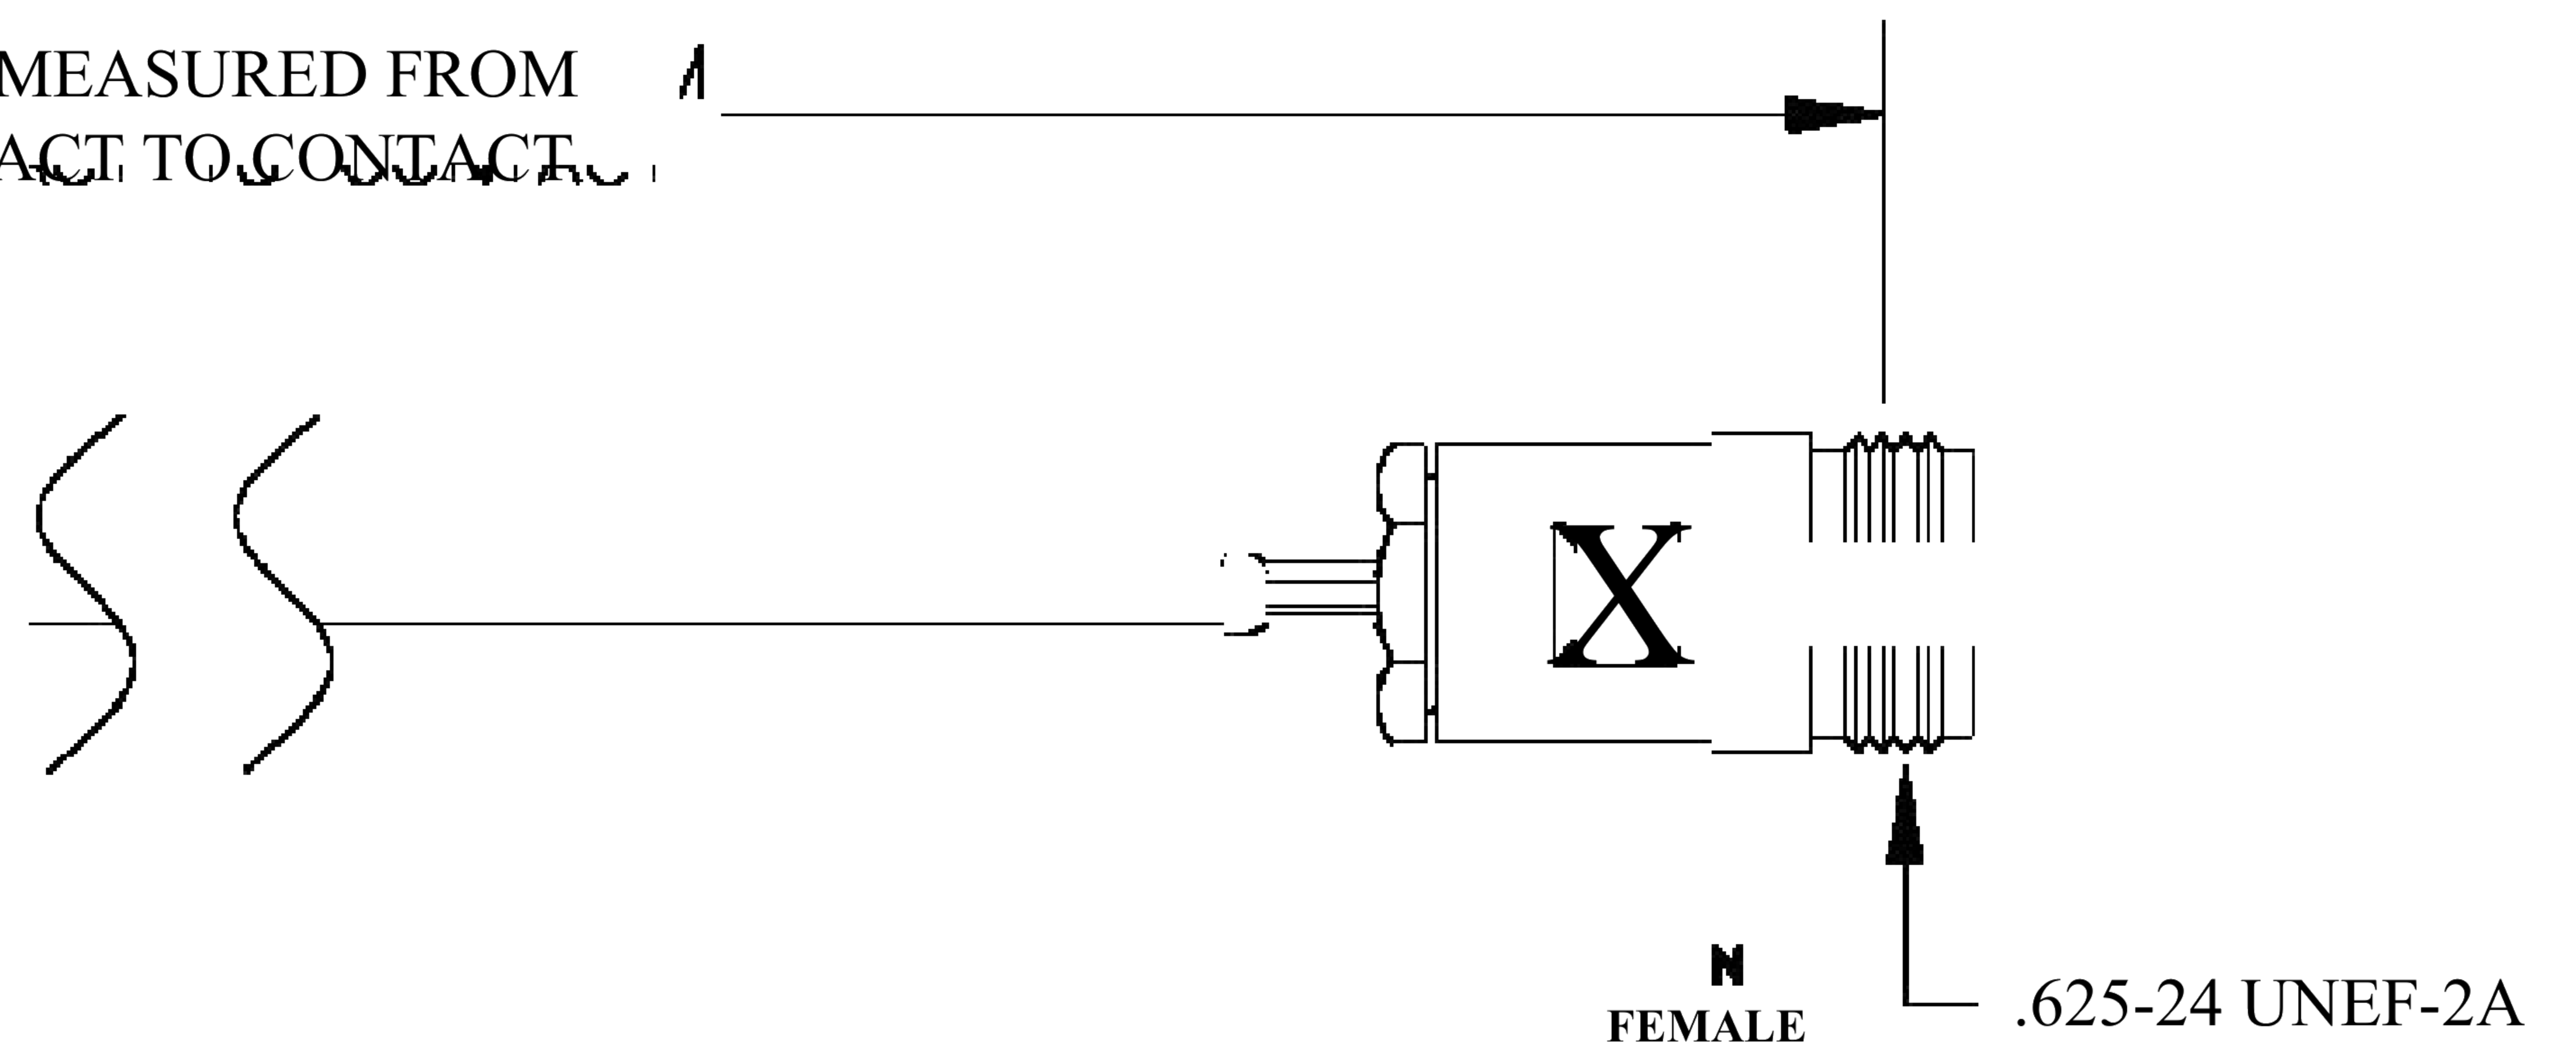

COMPONENTS	IMPEDANCE
N MALE	50 OHM
N FEMALE	50 OHM
RG188A/U	50 OHM

Standard Lengths	
■12	12"
-24	24"
-36	36"
■48	48"
-60	60"
■XXX	Custom Length in inches

D

LENGTH MEASURED FROM CONTACT TO CONTACT

8th Floor, Building 1, Yongfu Science and Technology Center Industrial Park, Nanzha District 5, Humen, 523900, Dongguan, Guangdong, China.

Website: www.ebeestock.com

Email: sales@ebeestock.com

COAXIAL & FIBER OPTICS

DWG TITLE ET27300	DES_ n-male-to-n-female-cable-12-inch-length-using-rg188-coax-0027300
----------------------	--

SIZE A | FSCM NO. 53919 | CAD FILE 073102 | SCALE N/A | 127

NOTES:

- UNLESS OTHERWISE SPECIFIED ALL DIMENSIONS ARE NOMINAL.
- ALL SPECIFICATIONS ARE SUBJECT TO CHANGE WITHOUT NOTICE AT ANY TIME.