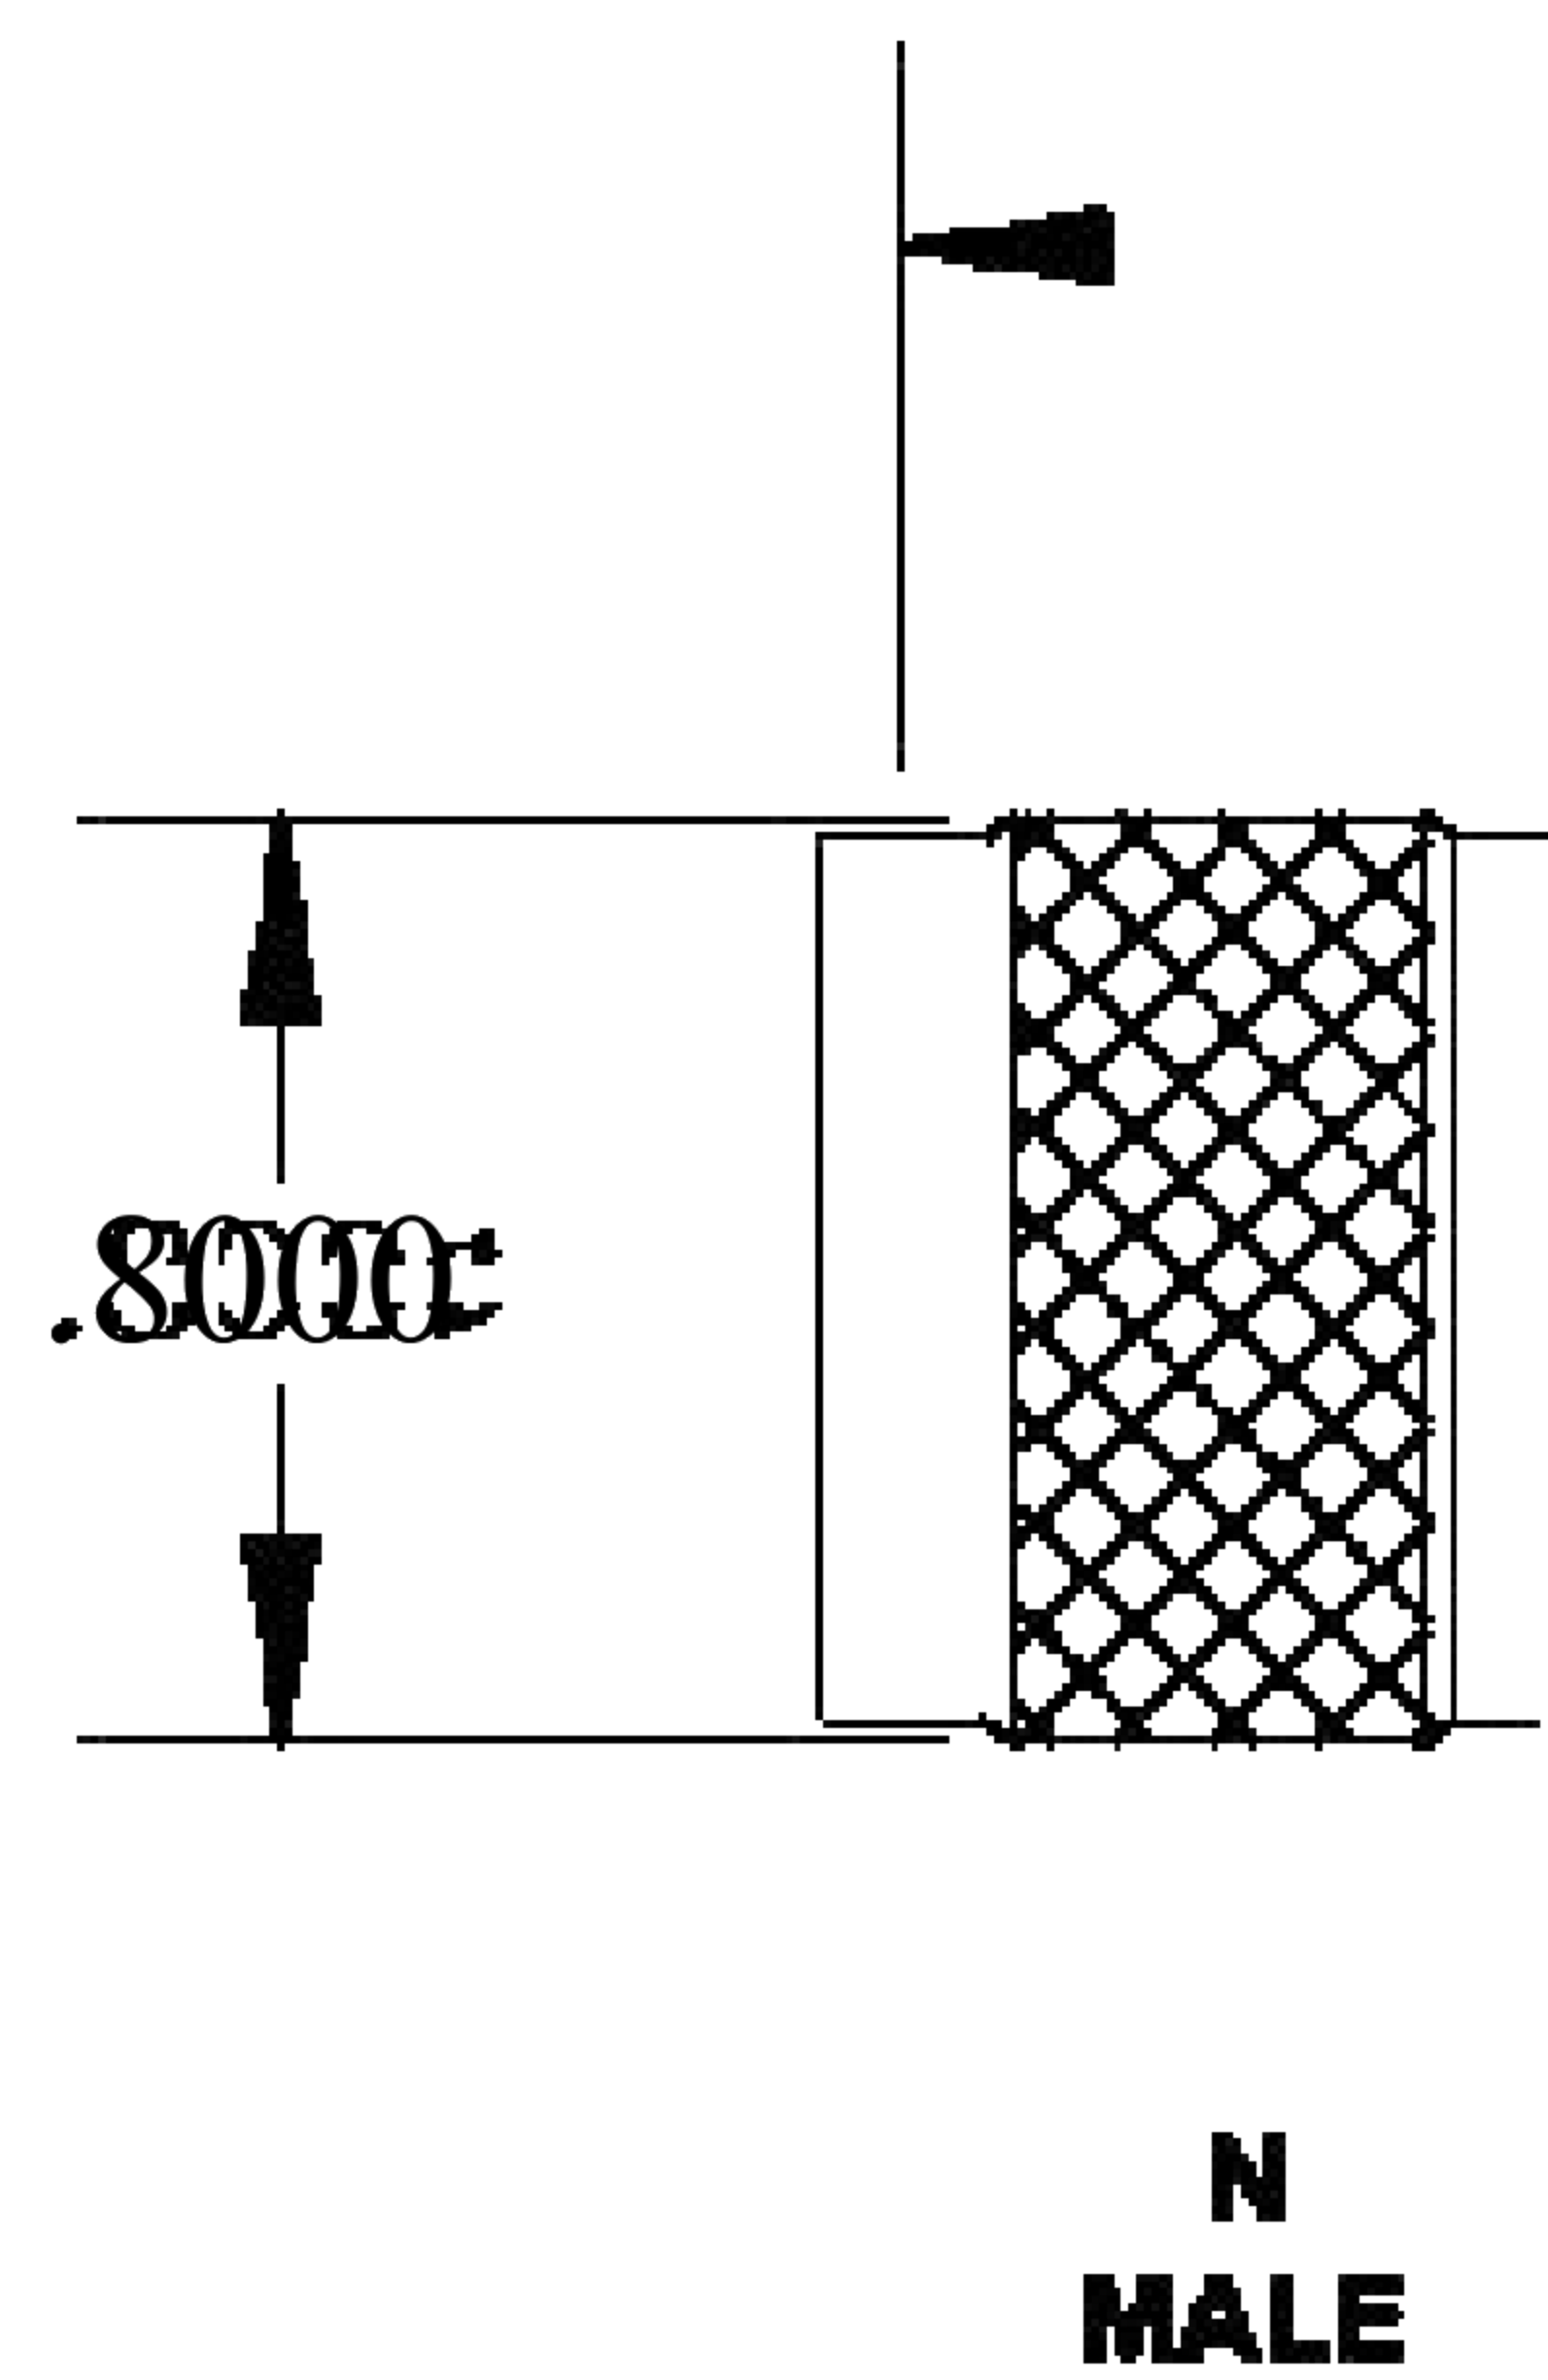

COMPONENTS	IMPEDANCE
N MALE	50 OHM
N FEMALE	50 OHM
RG188A/U	50 OHM

Standard Lengths	
■12	12"
-24	24"
-36	36"
■48	48"
-60	60"
■XXX	Custom Length in inches

D

LENGTH MEASURED FROM CONTACT TO CONTACT

8th Floor, Building 1, Yongfu Science and Technology Center Industrial Park, Nanzha District 5, Humen, 523900, Dongguan, Guangdong, China.

Website: www.ebeestock.com

Email: sales@ebeestock.com

COAXIAL & FIBER OPTICS

DWG TITLE ET27301	DES_ n-male-to-n-female-cable-12-inch-length-using-rg188-coax-0027300
----------------------	--

SIZE A | FSCM NO. 53919 | CAD FILE 073102 | SCALE N/A | 127