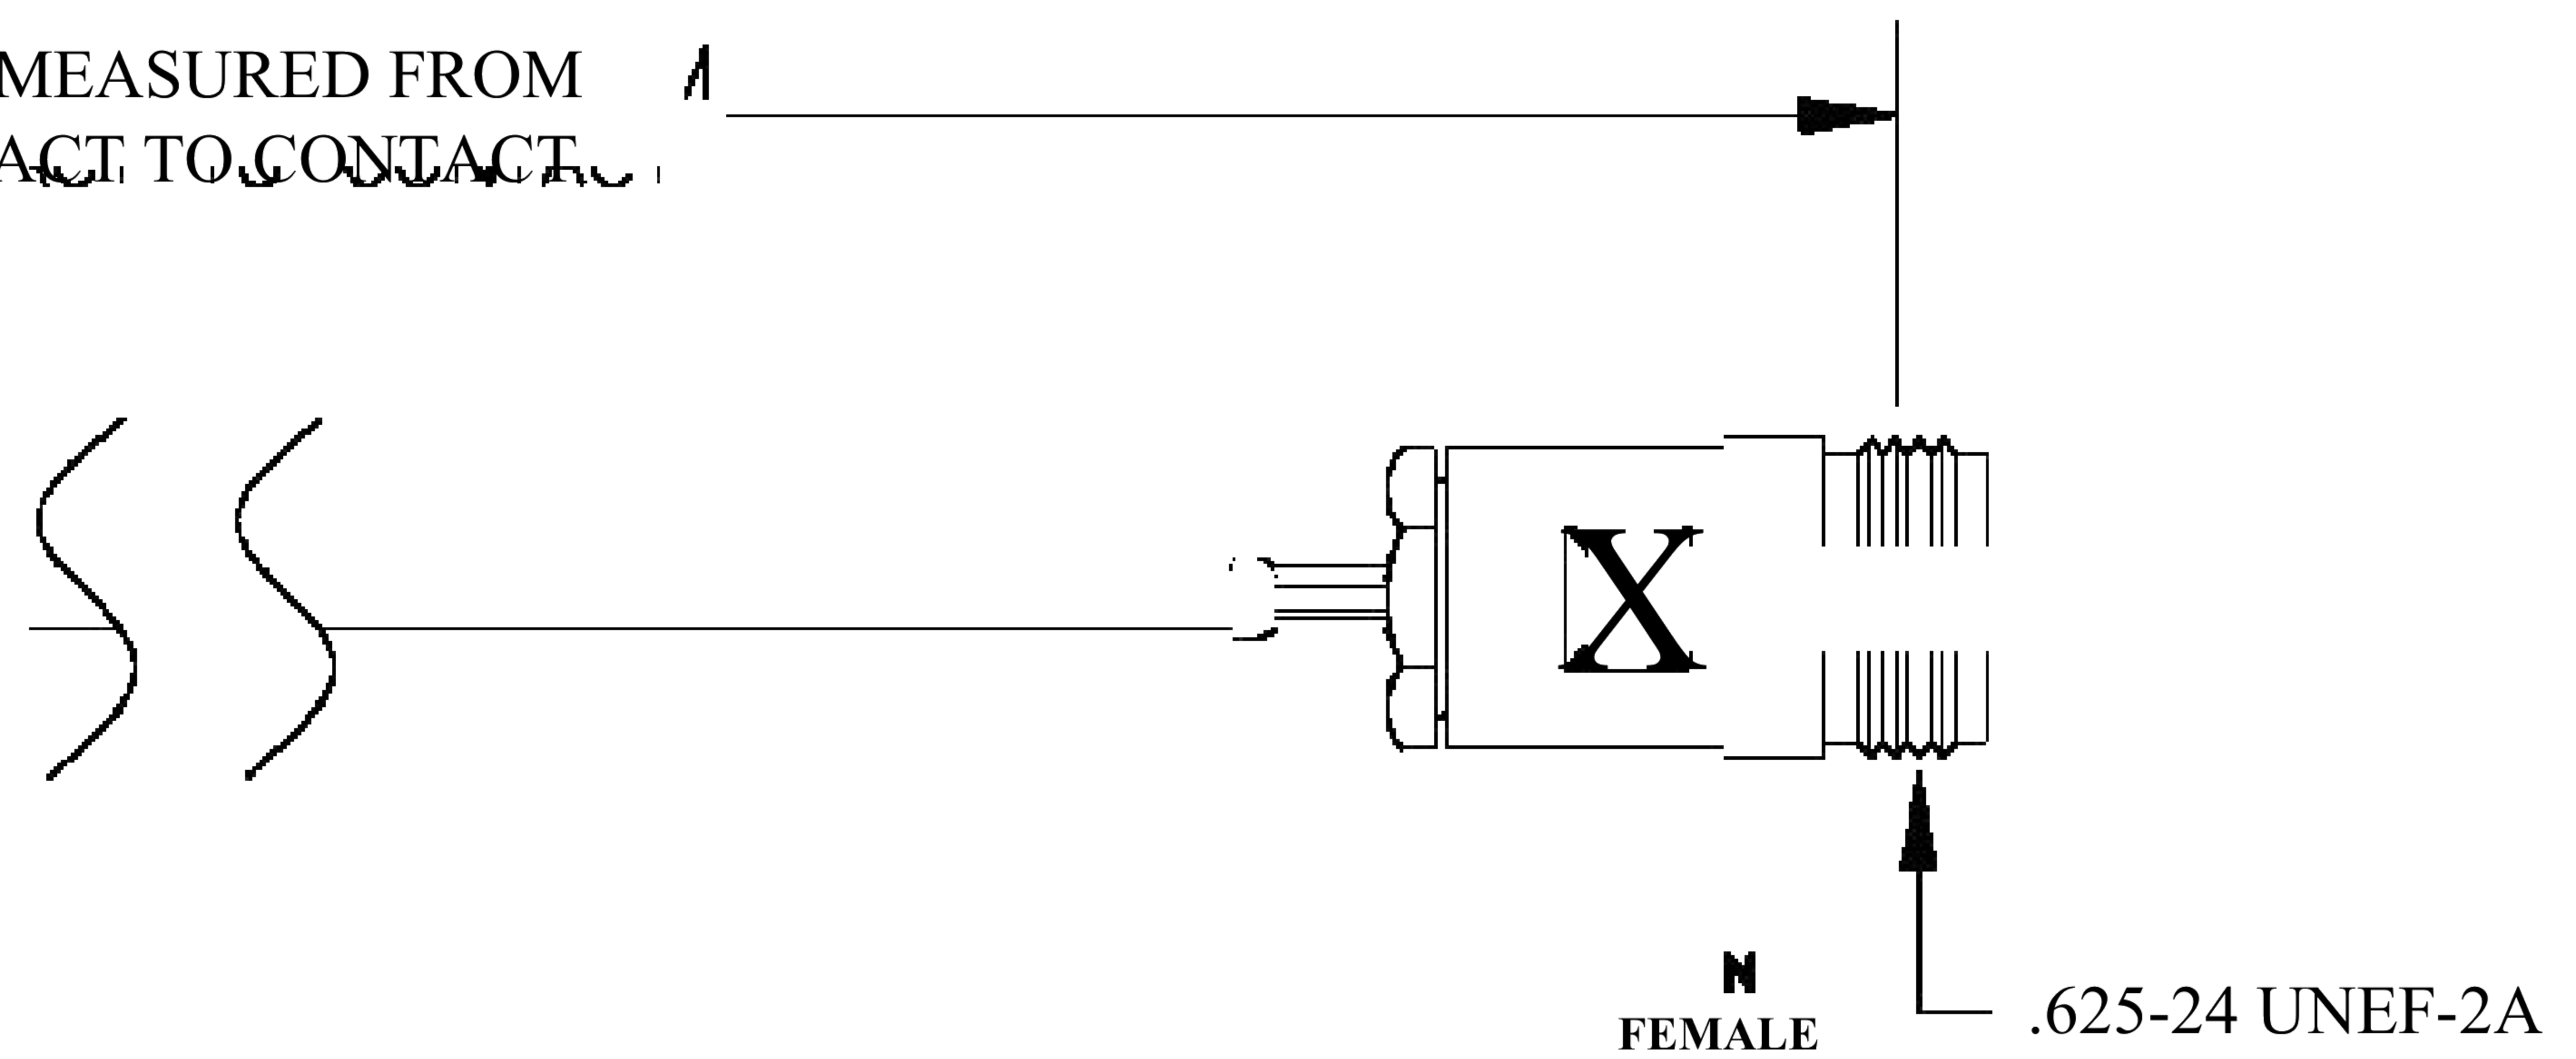

COMPONENTS	IMPEDANCE
N MALE	50 OHM
N FEMALE	50 OHM
RG188A/U	50 OHM

Standard Lengths	
■12	12"
-24	24"
-36	36"
■48	48"
-60	60"
■XXX	Custom Length in inches

D

LENGTH MEASURED FROM CONTACT TO CONTACT

8th Floor, Building 1, Yongfu Science and Technology Center Industrial Park, Nanzha District 5, Humen, 523900, Dongguan, Guangdong, China.

Website: www.ebeestock.com

Email: sales@ebeestock.com

COAXIAL & FIBER OPTICS

DWG TITLE ET27301	DES_ n-male-to-n-female-cable-12-inch-length-using-rg188-coax-0027300
----------------------	--

SIZE A | FSCM NO. 53919 | CAD FILE 073102 | SCALE N/A | 127

NOTES:

- UNLESS OTHERWISE SPECIFIED ALL DIMENSIONS ARE NOMINAL.
- ALL SPECIFICATIONS ARE SUBJECT TO CHANGE WITHOUT NOTICE AT ANY TIME.