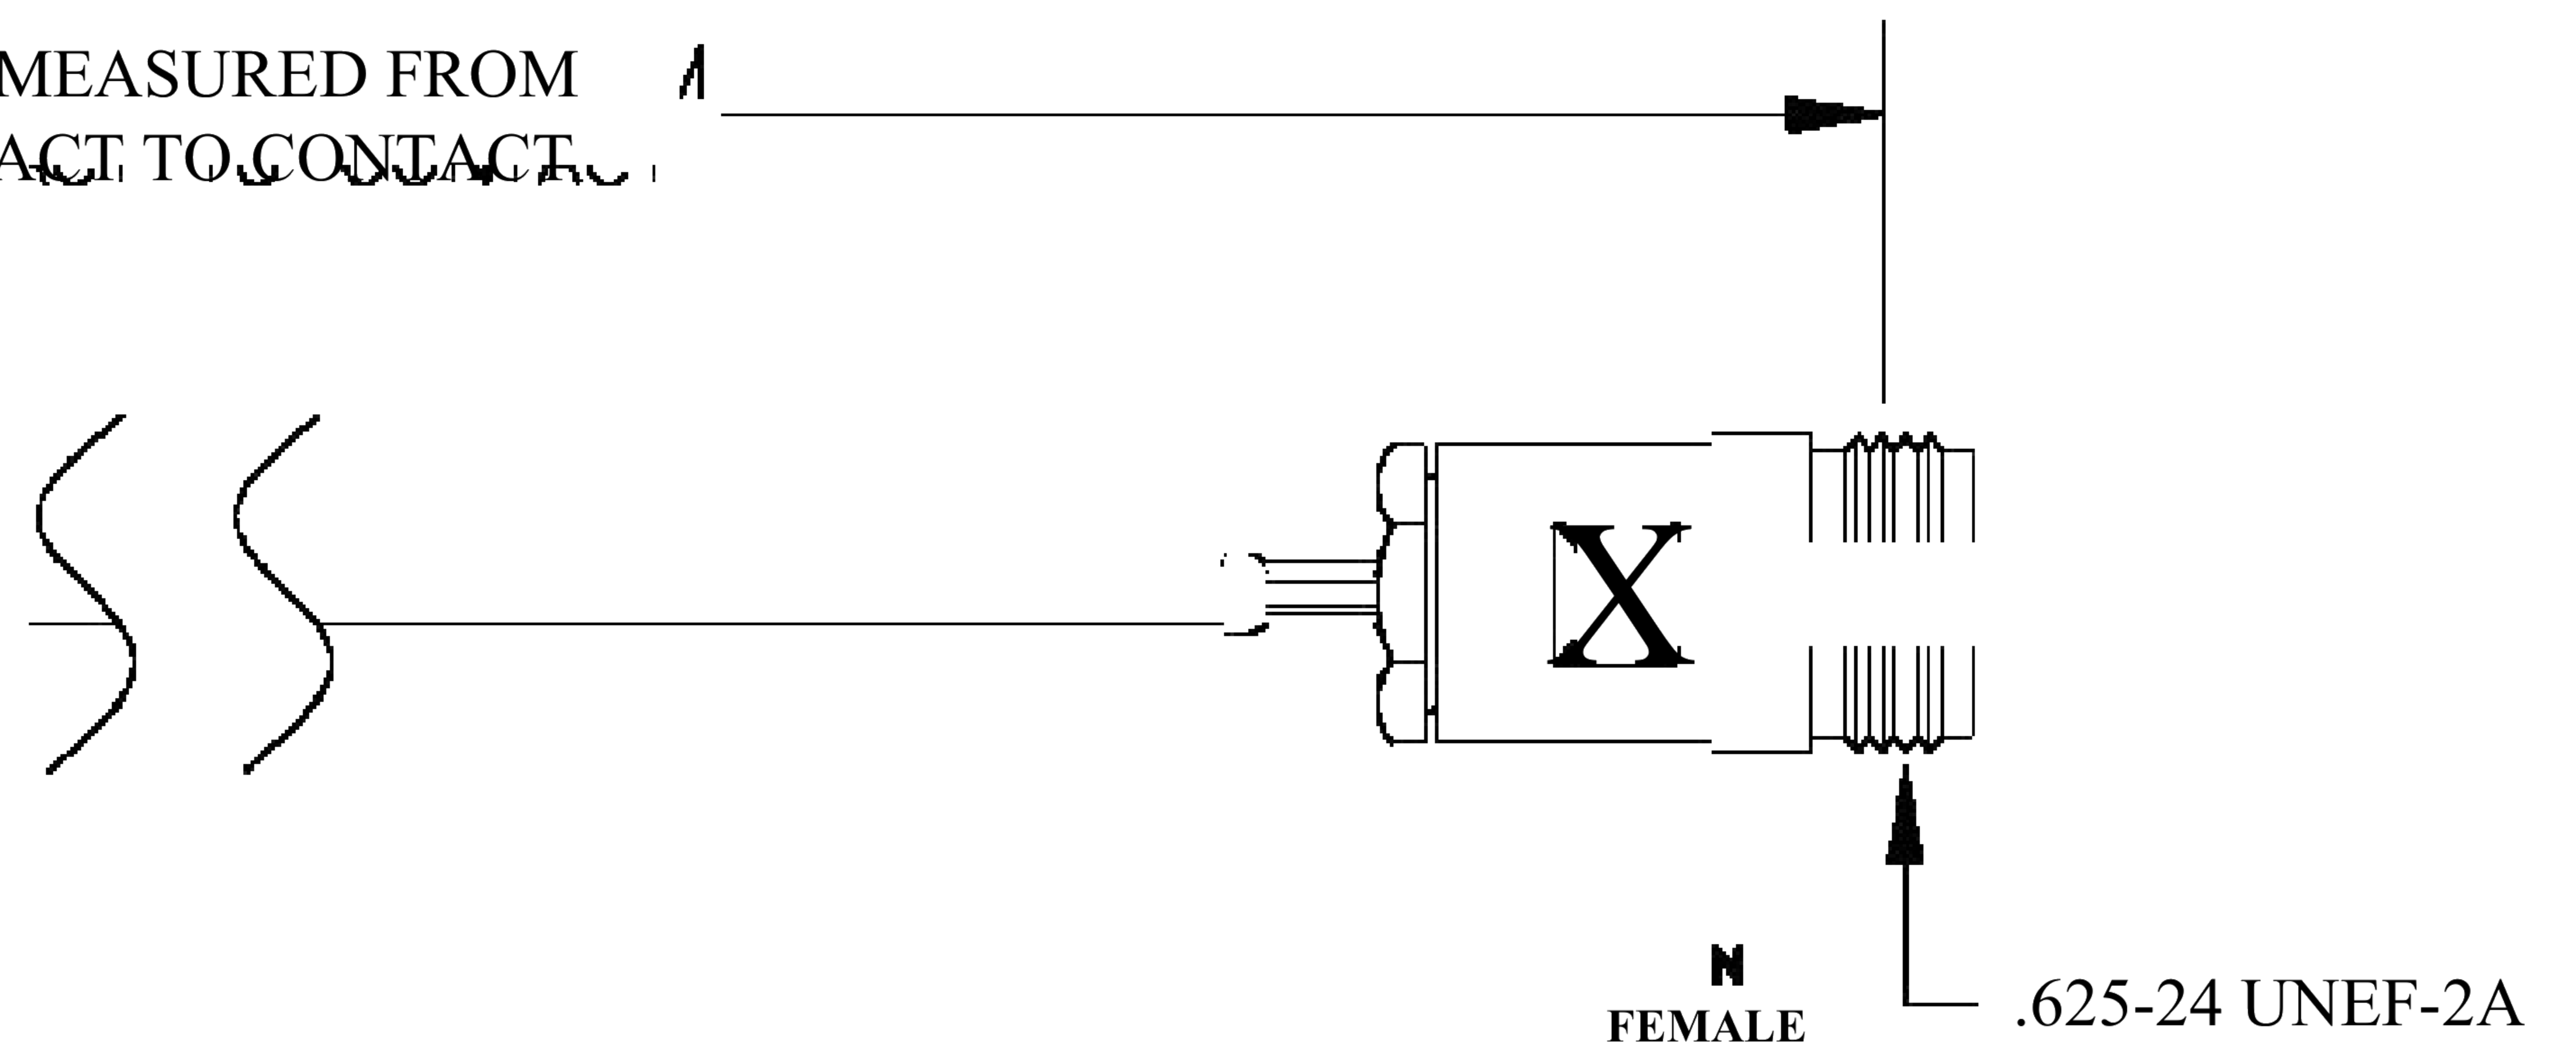

COMPONENTS	IMPEDANCE
N MALE	50 OHM
N FEMALE	50 OHM
RG188A/U	50 OHM

Standard Lengths	
■12	12"
-24	24"
-36	36"
■48	48"
-60	60"
■XXX	Custom Length in inches

D

LENGTH MEASURED FROM CONTACT TO CONTACT

8th Floor, Building 1, Yongfu Science and Technology Center Industrial Park, Nanzha District 5, Humen, 523900, Dongguan, Guangdong, China.

Website: www.ebeestock.com

Email: sales@ebeestock.com

COAXIAL & FIBER OPTICS

DWG TITLE	ET27302	DES_	n-male-to-n-female-cable-12-inch-length-using-rg188-coax-0027300
-----------	---------	------	--

SIZE A | FSCM NO. 53919 | CAD FILE 073102 | SCALE N/A | 127

NOTES:

- UNLESS OTHERWISE SPECIFIED ALL DIMENSIONS ARE NOMINAL.
- ALL SPECIFICATIONS ARE SUBJECT TO CHANGE WITHOUT NOTICE AT ANY TIME.