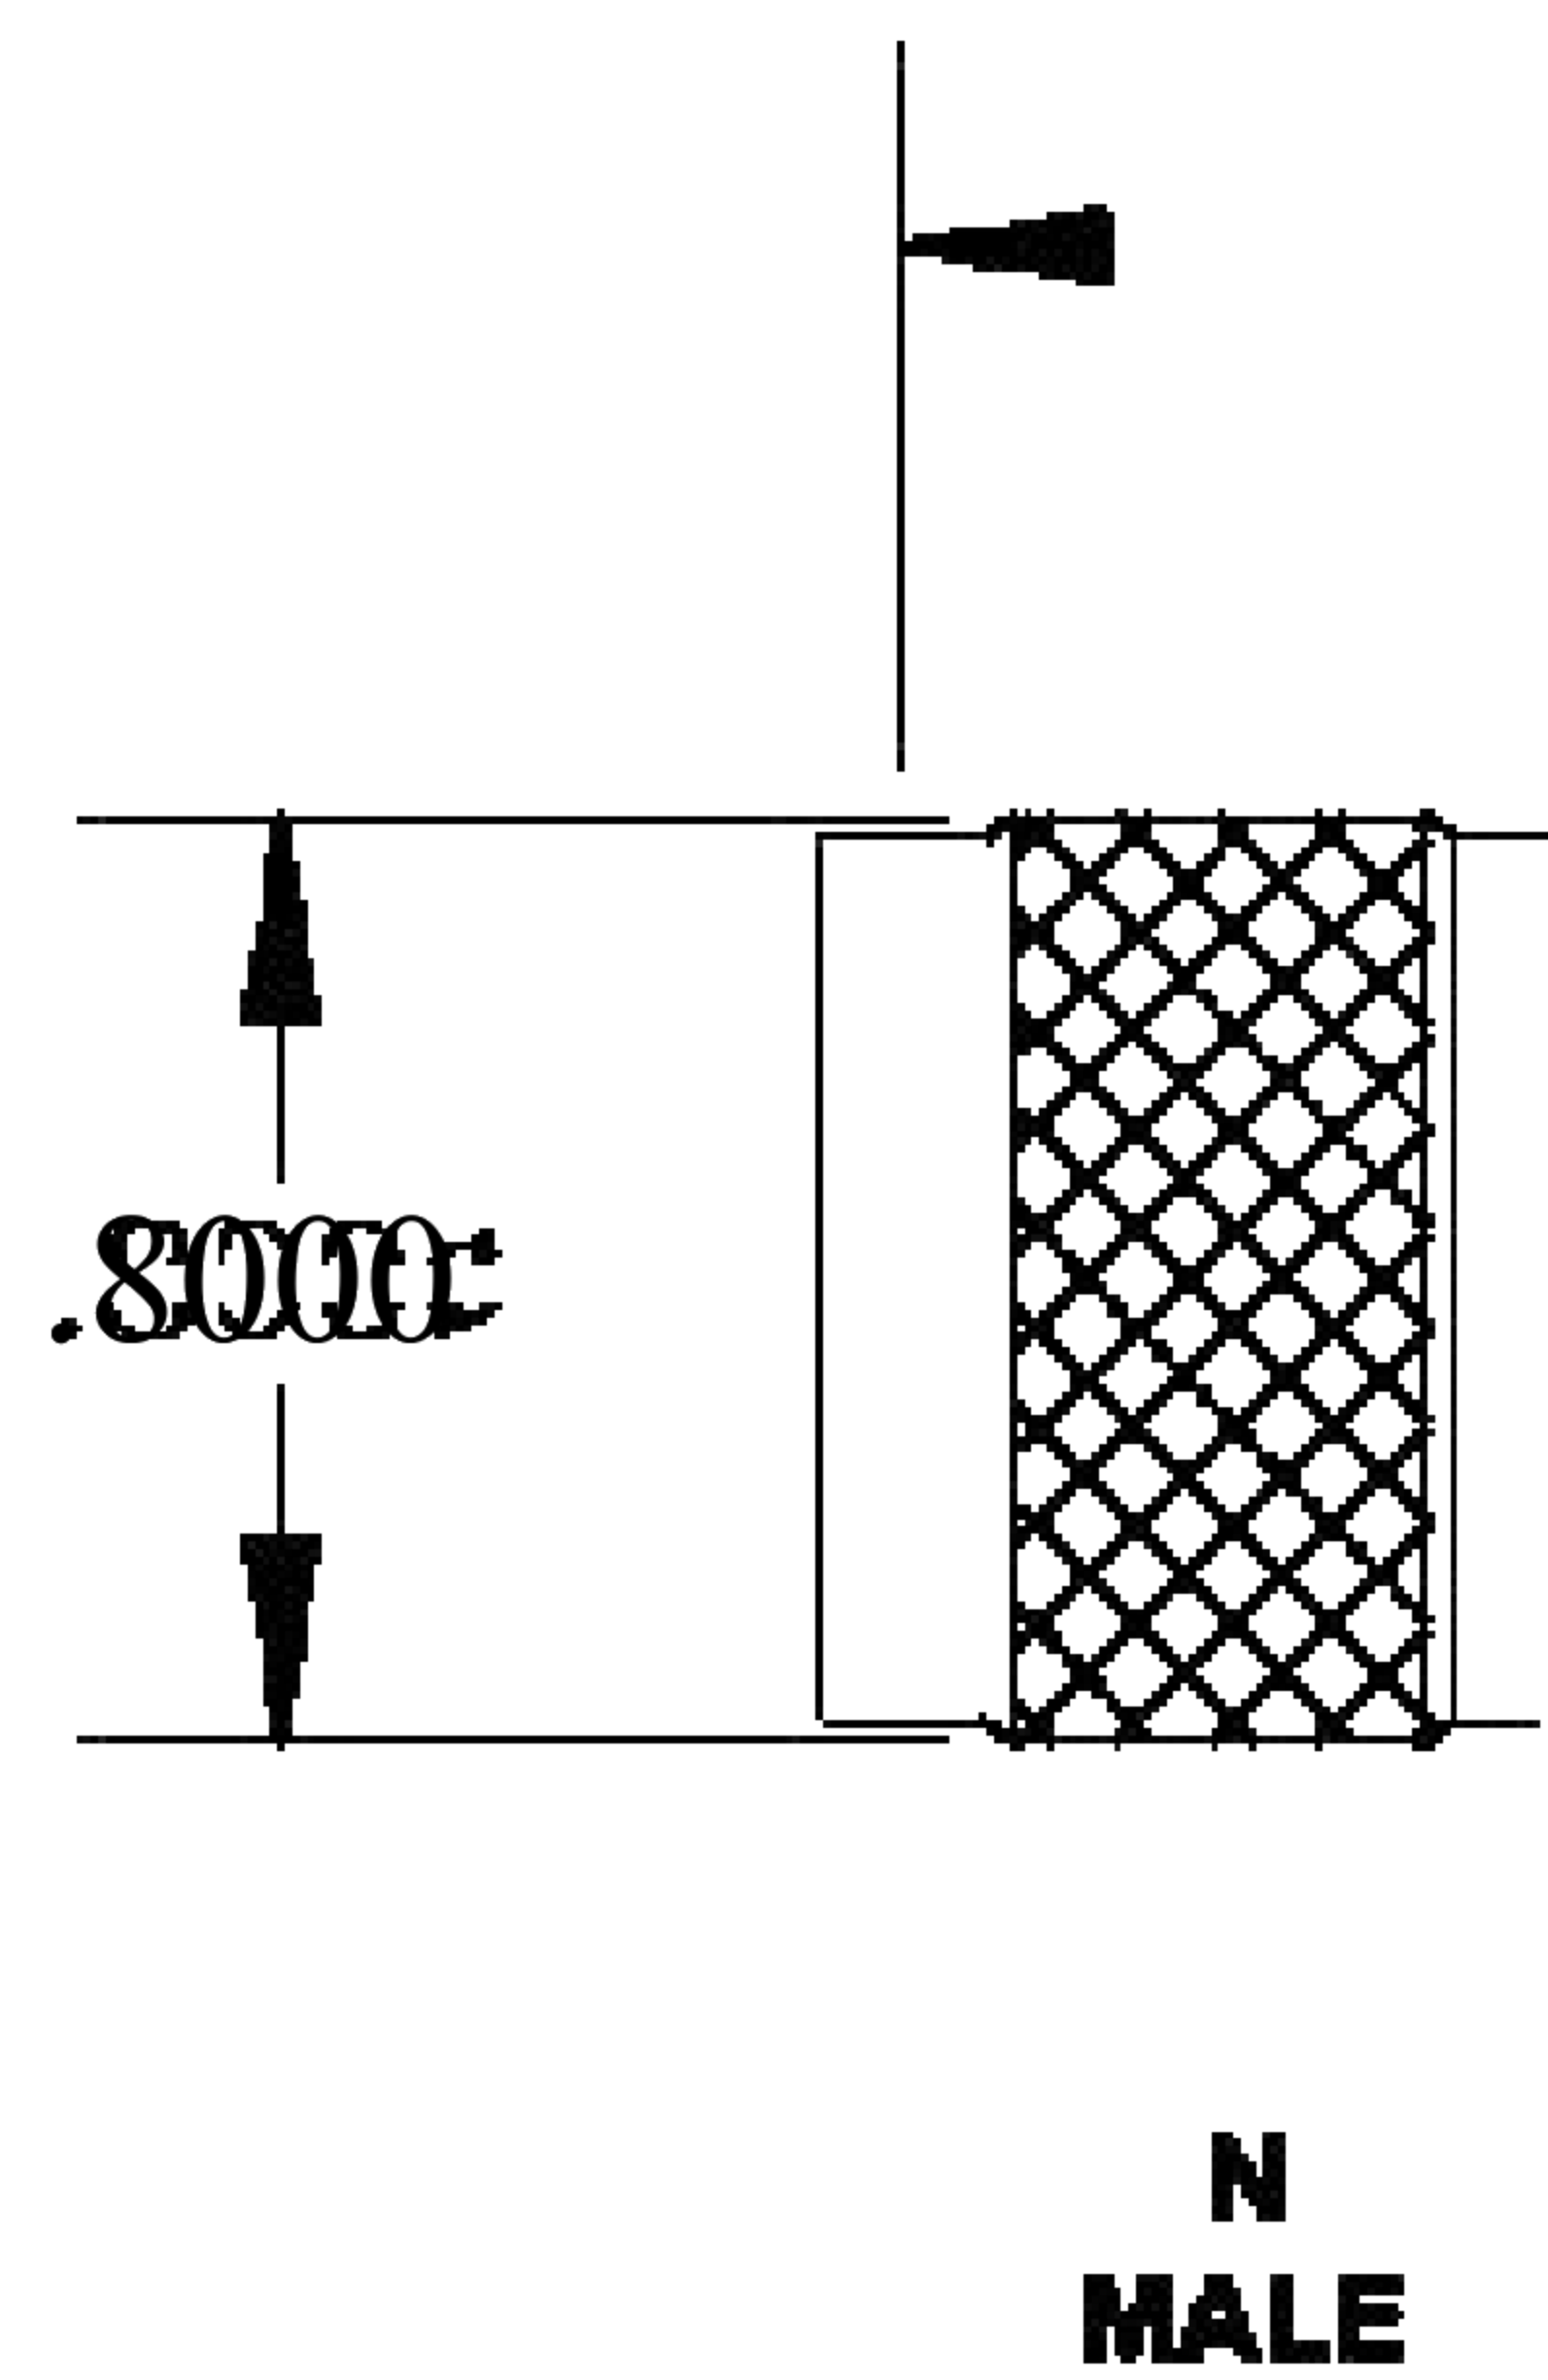

COMPONENTS	IMPEDANCE
N MALE	50 OHM
N FEMALE	50 OHM
RG188A/U	50 OHM

Standard Lengths	
■12	12"
-24	24"
-36	36"
■48	48"
-60	60"
■XXX	Custom Length in inches

D

LENGTH MEASURED FROM CONTACT TO CONTACT

8th Floor, Building 1, Yongfu Science and Technology Center Industrial Park, Nanzha District 5, Humen, 523900, Dongguan, Guangdong, China.

Website: www.ebeestock.com

Email: sales@ebeestock.com

COAXIAL & FIBER OPTICS

DWG TITLE	ET27302	DES_	n-male-to-n-female-cable-12-inch-length-using-rg188-coax-0027300
-----------	---------	------	--

SIZE A | FSCM NO. 53919 | CAD FILE 073102 | SCALE N/A | 127