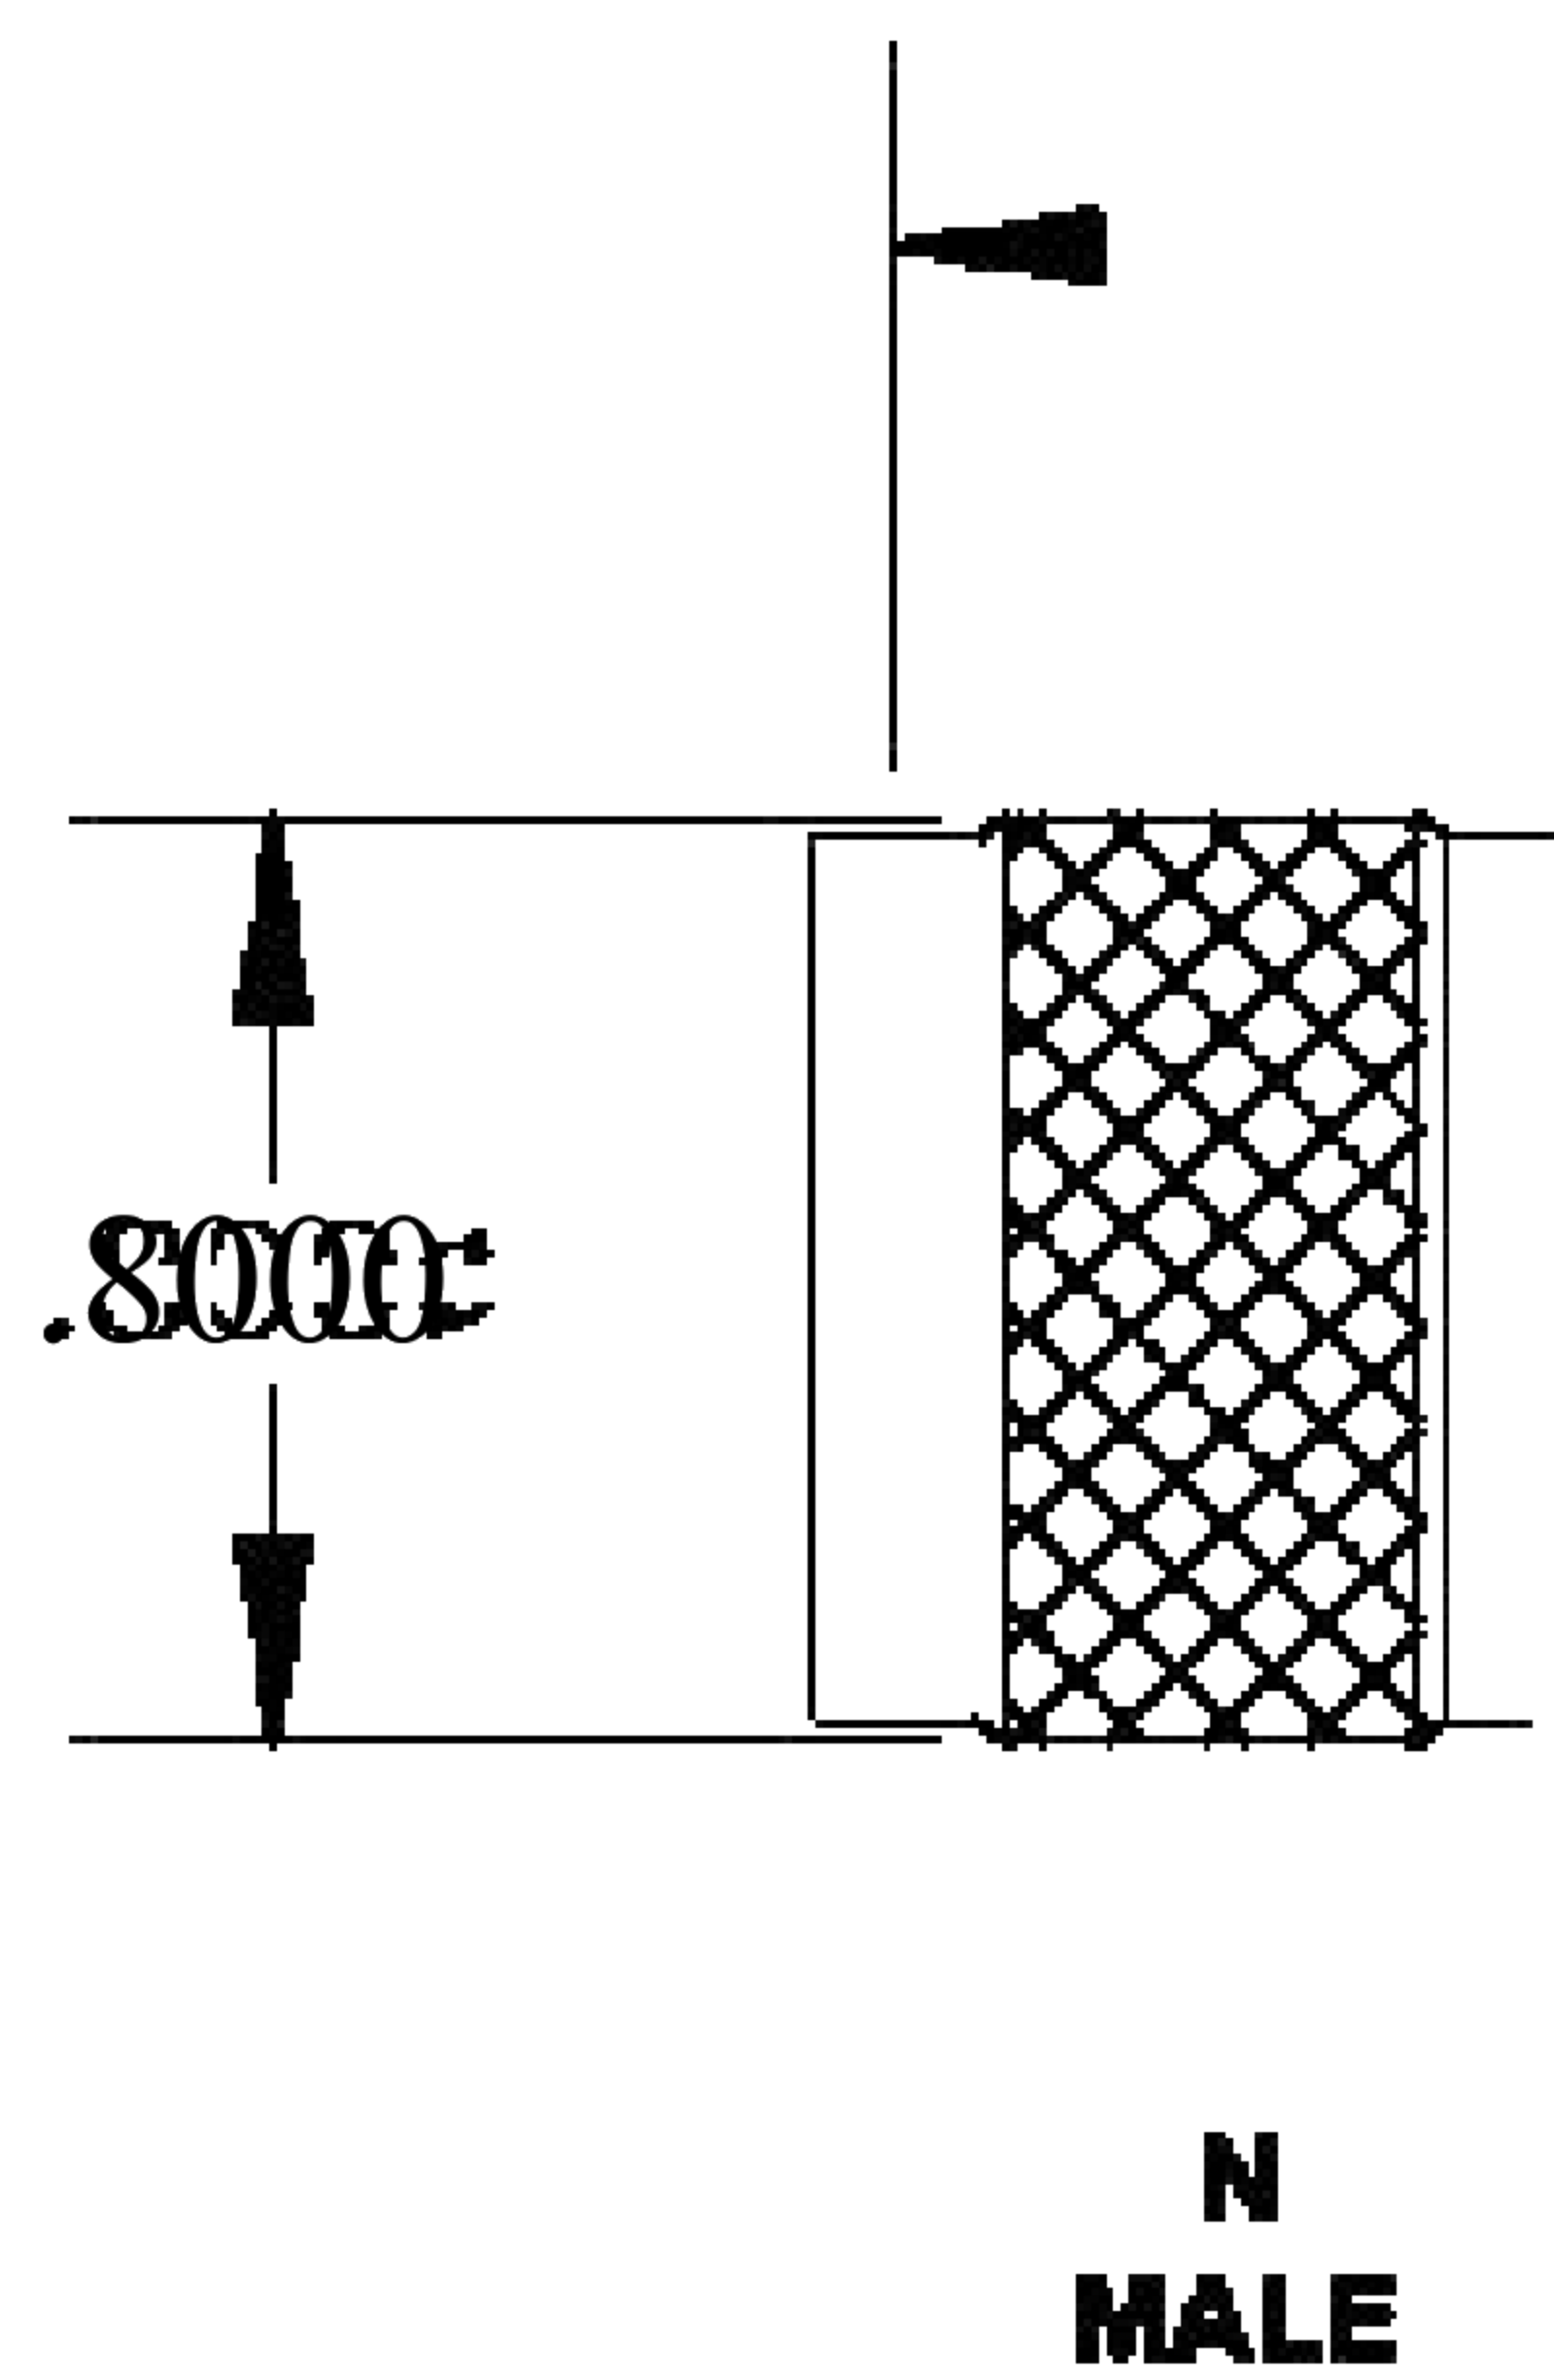

COMPONENTS	IMPEDANCE
N MALE	50 OHM
N FEMALE	50 OHM
RG188A/U	50 OHM

Standard Lengths	
■12	12"
-24	24"
-36	36"
■48	48"
-60	60"
■XXX	Custom Length in inches

D

LENGTH MEASURED FROM CONTACT TO CONTACT

8th Floor, Building 1, Yongfu Science and Technology Center Industrial Park, Nanzha District 5, Humen, 523900, Dongguan, Guangdong, China.

Website: www.ebeestock.com

Email: sales@ebeestock.com

COAXIAL & FIBER OPTICS

DWG TITLE	ET27303	DES_	n-male-to-n-female-cable-12-inch-length-using-rg188-coax-0027300
-----------	---------	------	--

SIZE A | FSCM NO. 53919 | CAD FILE 073102 | SCALE N/A | 127