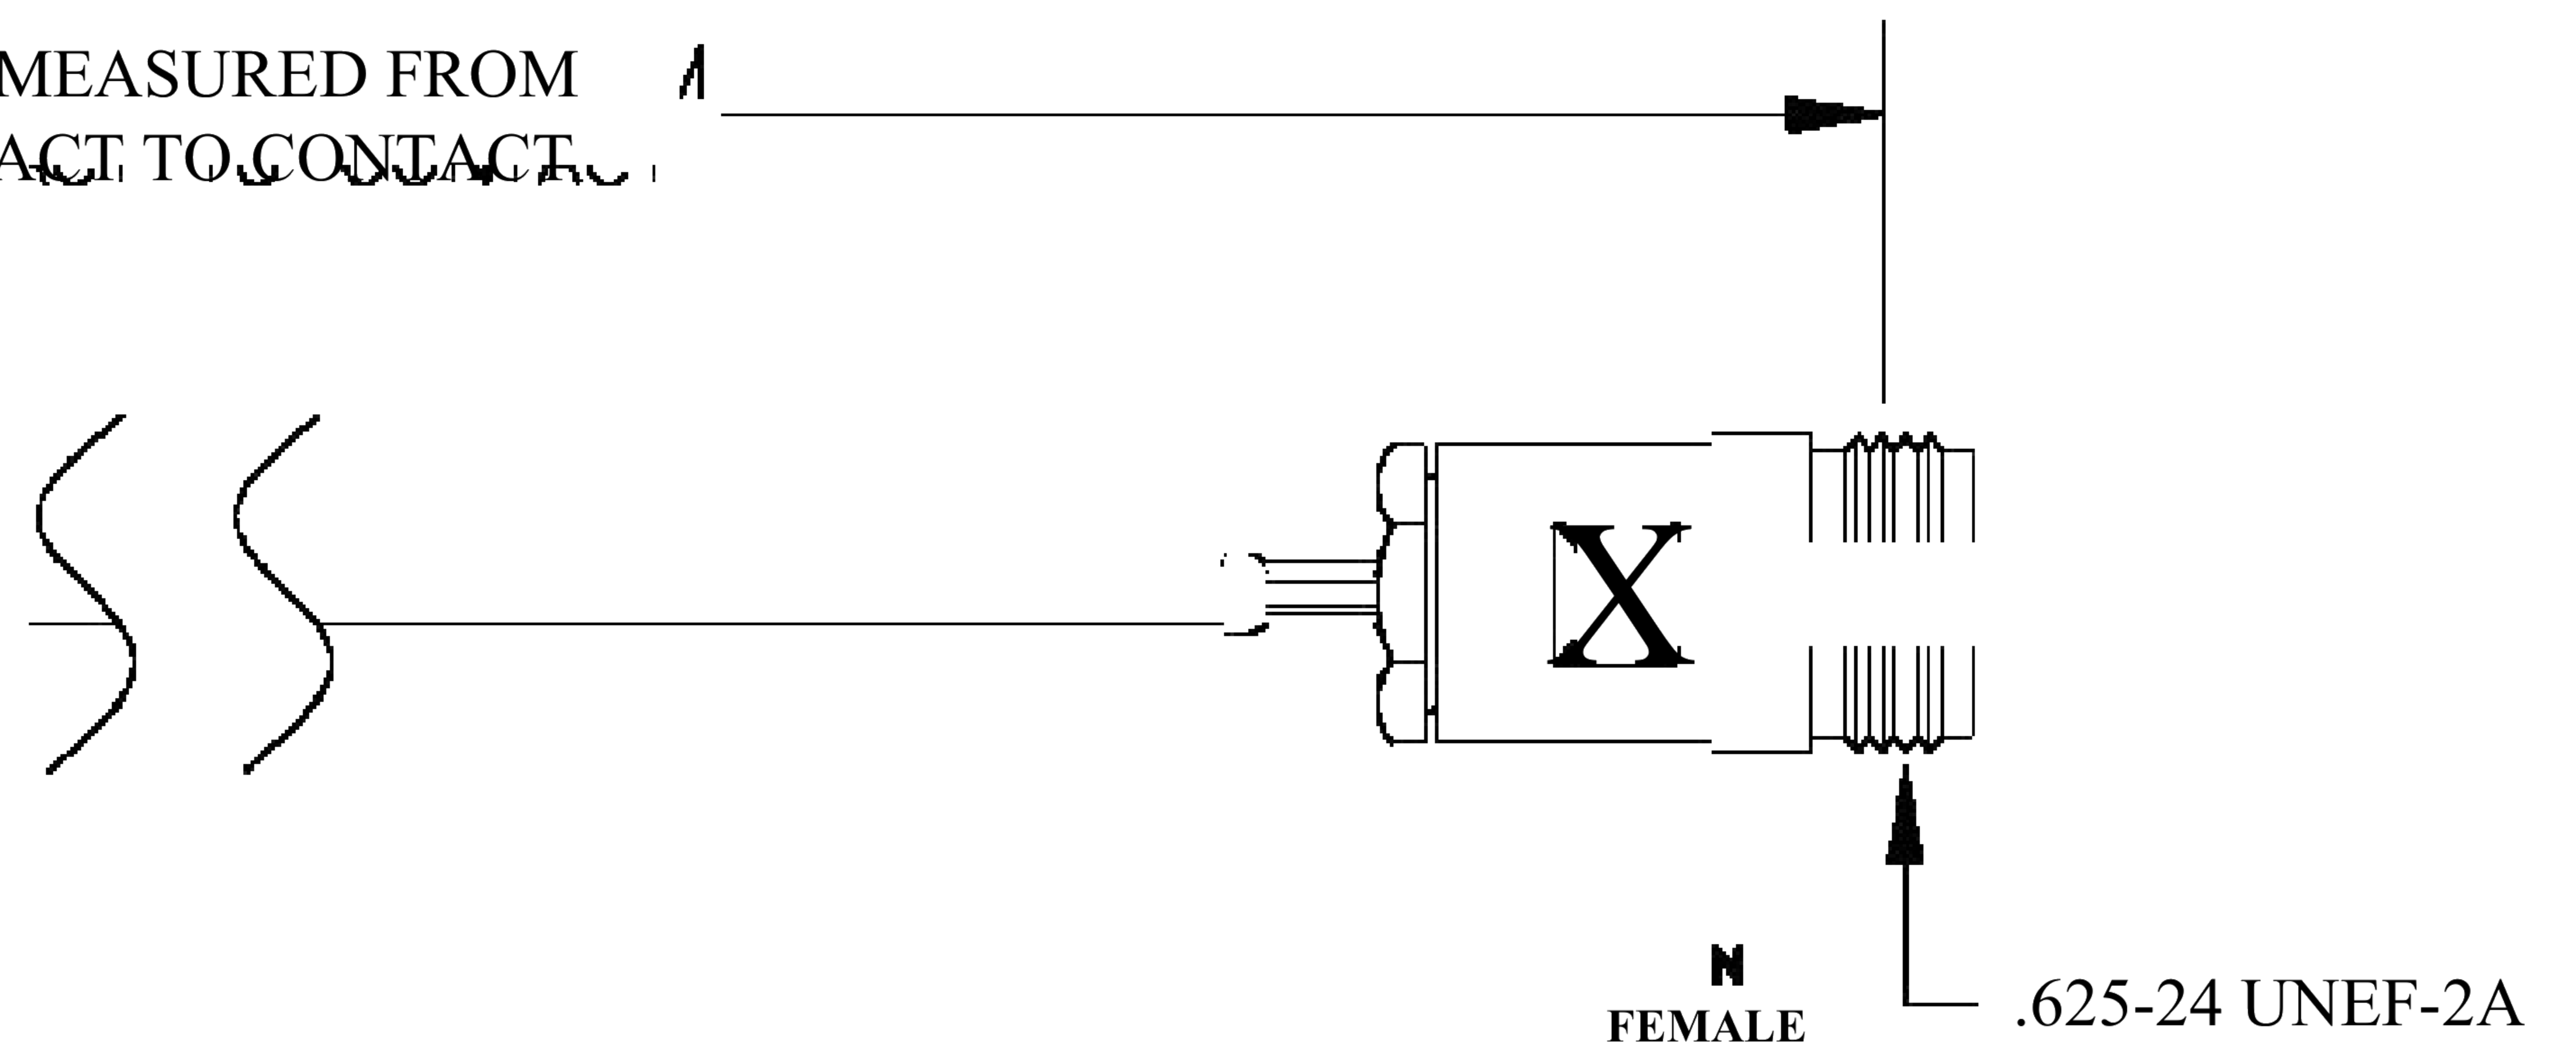

COMPONENTS	IMPEDANCE
N MALE	50 OHM
N FEMALE	50 OHM
RG188A/U	50 OHM

Standard Lengths	
■12	12"
-24	24"
-36	36"
■48	48"
-60	60"
■XXX	Custom Length in inches

D

LENGTH MEASURED FROM CONTACT TO CONTACT

8th Floor, Building 1, Yongfu Science and Technology Center Industrial Park, Nanzha District 5, Humen, 523900, Dongguan, Guangdong, China.

Website: www.ebeestock.com

Email: sales@ebeestock.com

COAXIAL & FIBER OPTICS

DWG TITLE	ET27303	DES_	n-male-to-n-female-cable-12-inch-length-using-rg188-coax-0027300
-----------	---------	------	--

SIZE A | FSCM NO. 53919 | CAD FILE 073102 | SCALE N/A | 127

NOTES:

1. UNLESS OTHERWISE SPECIFIED ALL DIMENSIONS ARE NOMINAL.
2. ALL SPECIFICATIONS ARE SUBJECT TO CHANGE WITHOUT NOTICE AT ANY TIME.