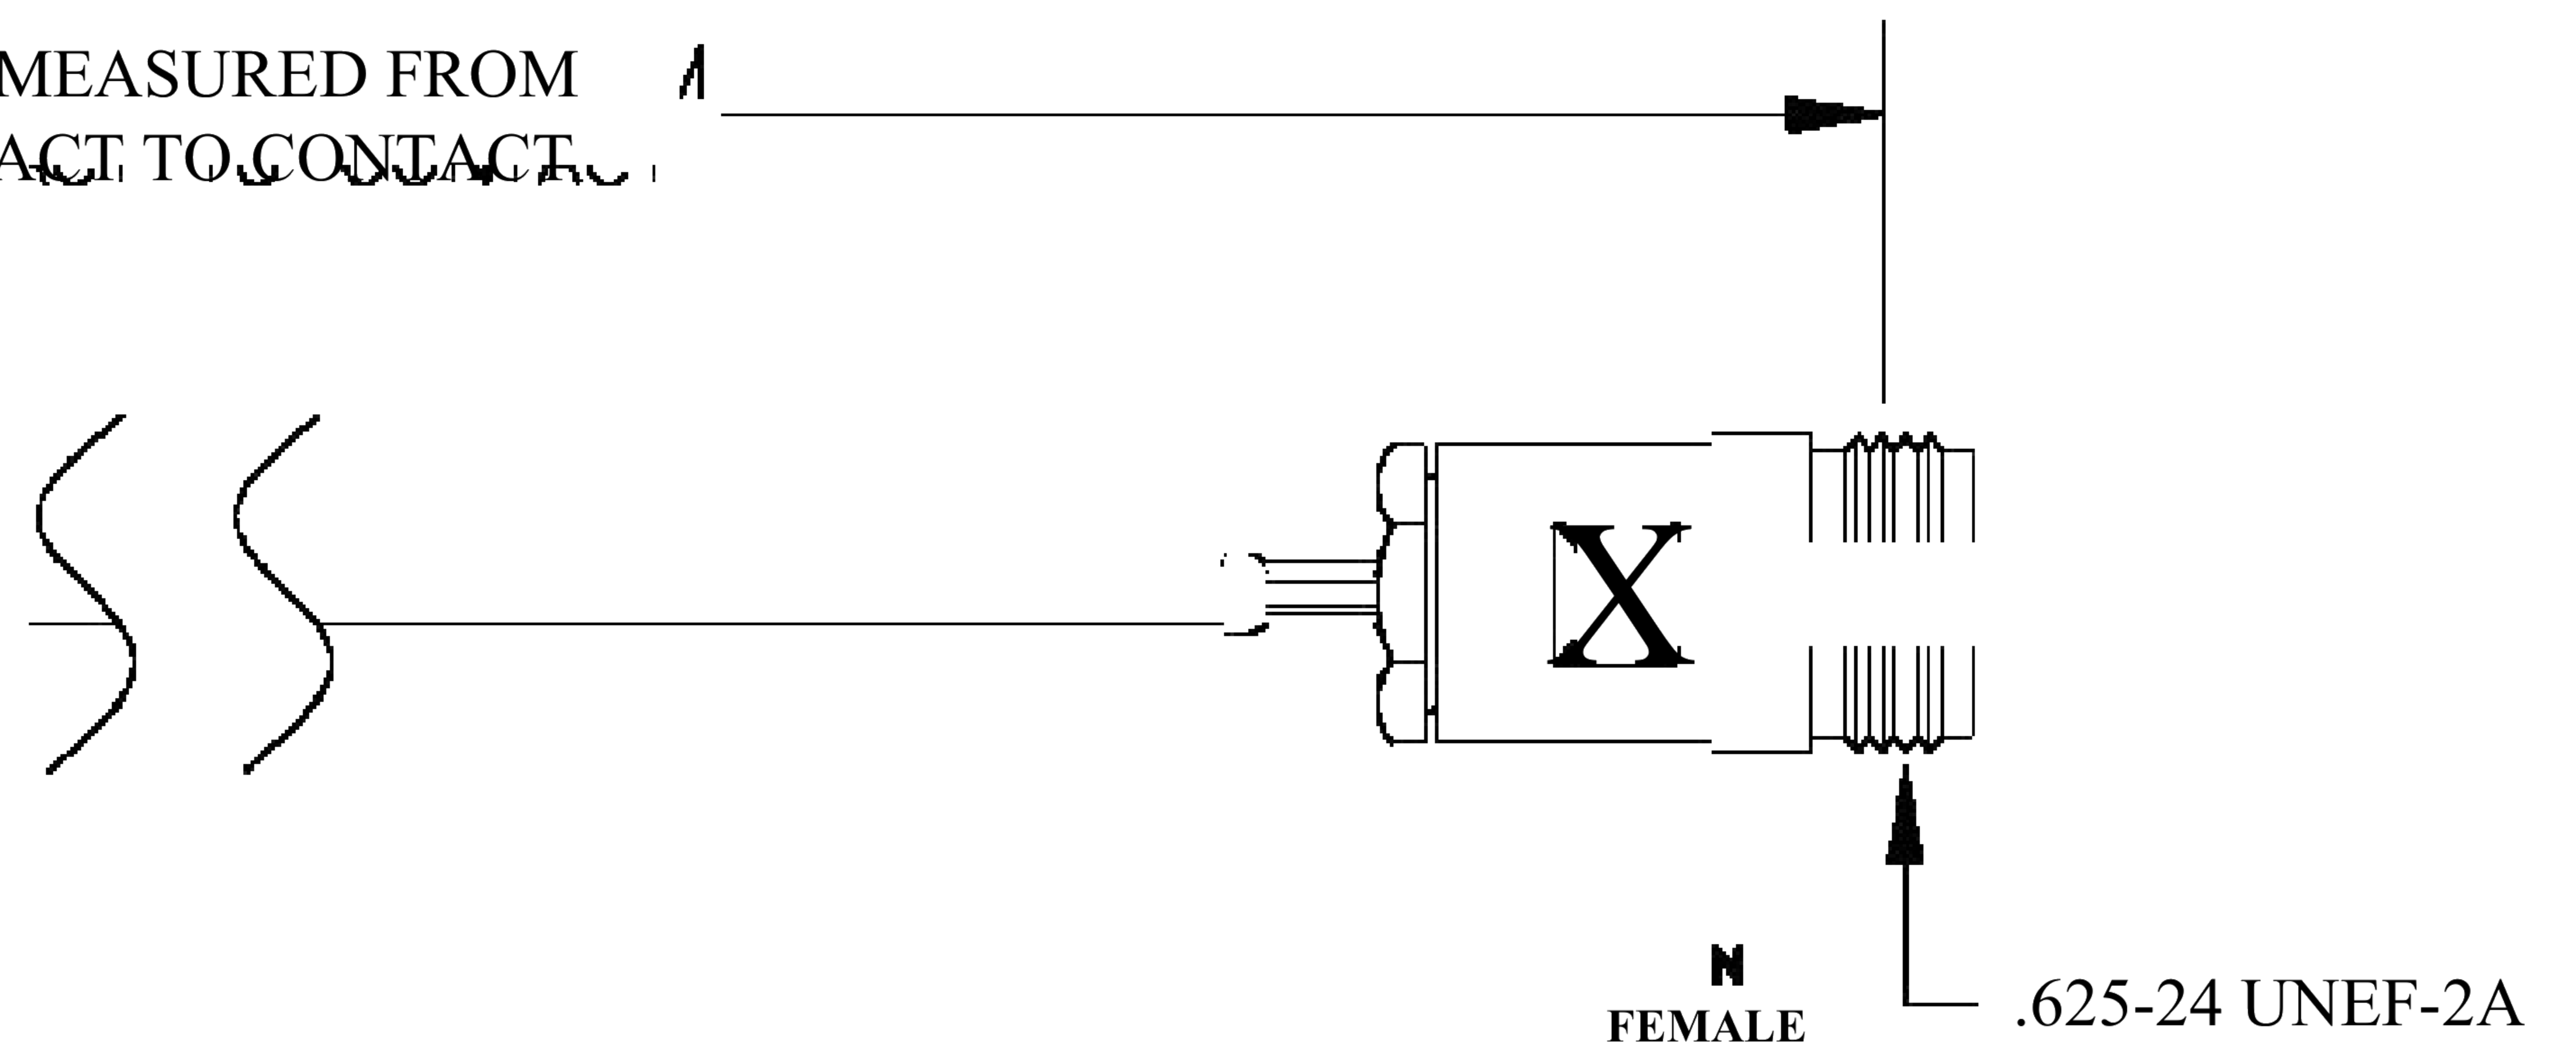

| COMPONENTS | IMPEDANCE |
|------------|-----------|
| N MALE     | 50 OHM    |
| N FEMALE   | 50 OHM    |
| RG188A/U   | 50 OHM    |

| Standard Lengths |                         |
|------------------|-------------------------|
| ■12              | 12"                     |
| -24              | 24"                     |
| -36              | 36"                     |
| ■48              | 48"                     |
| -60              | 60"                     |
| ■XXX             | Custom Length in inches |

D

LENGTH MEASURED FROM CONTACT TO CONTACT

8th Floor, Building 1, Yongfu Science and Technology Center Industrial Park, Nanzha District 5, Humen, 523900, Dongguan, Guangdong, China.

Website: [www.ebeestock.com](http://www.ebeestock.com)

Email: [sales@ebeestock.com](mailto:sales@ebeestock.com)

**COAXIAL & FIBER OPTICS**

|   |         |      |  |
|---|---------|------|--|
| DWG TITLE   | ET27304 | DES_ | n-male-to-n-female-cable-12-inch-length-using-rg188-coax-0027300 |
| SIZE A   FSCM NO. 53919   CAD FILE 073102   SCALE N/A |         | 127  |  |