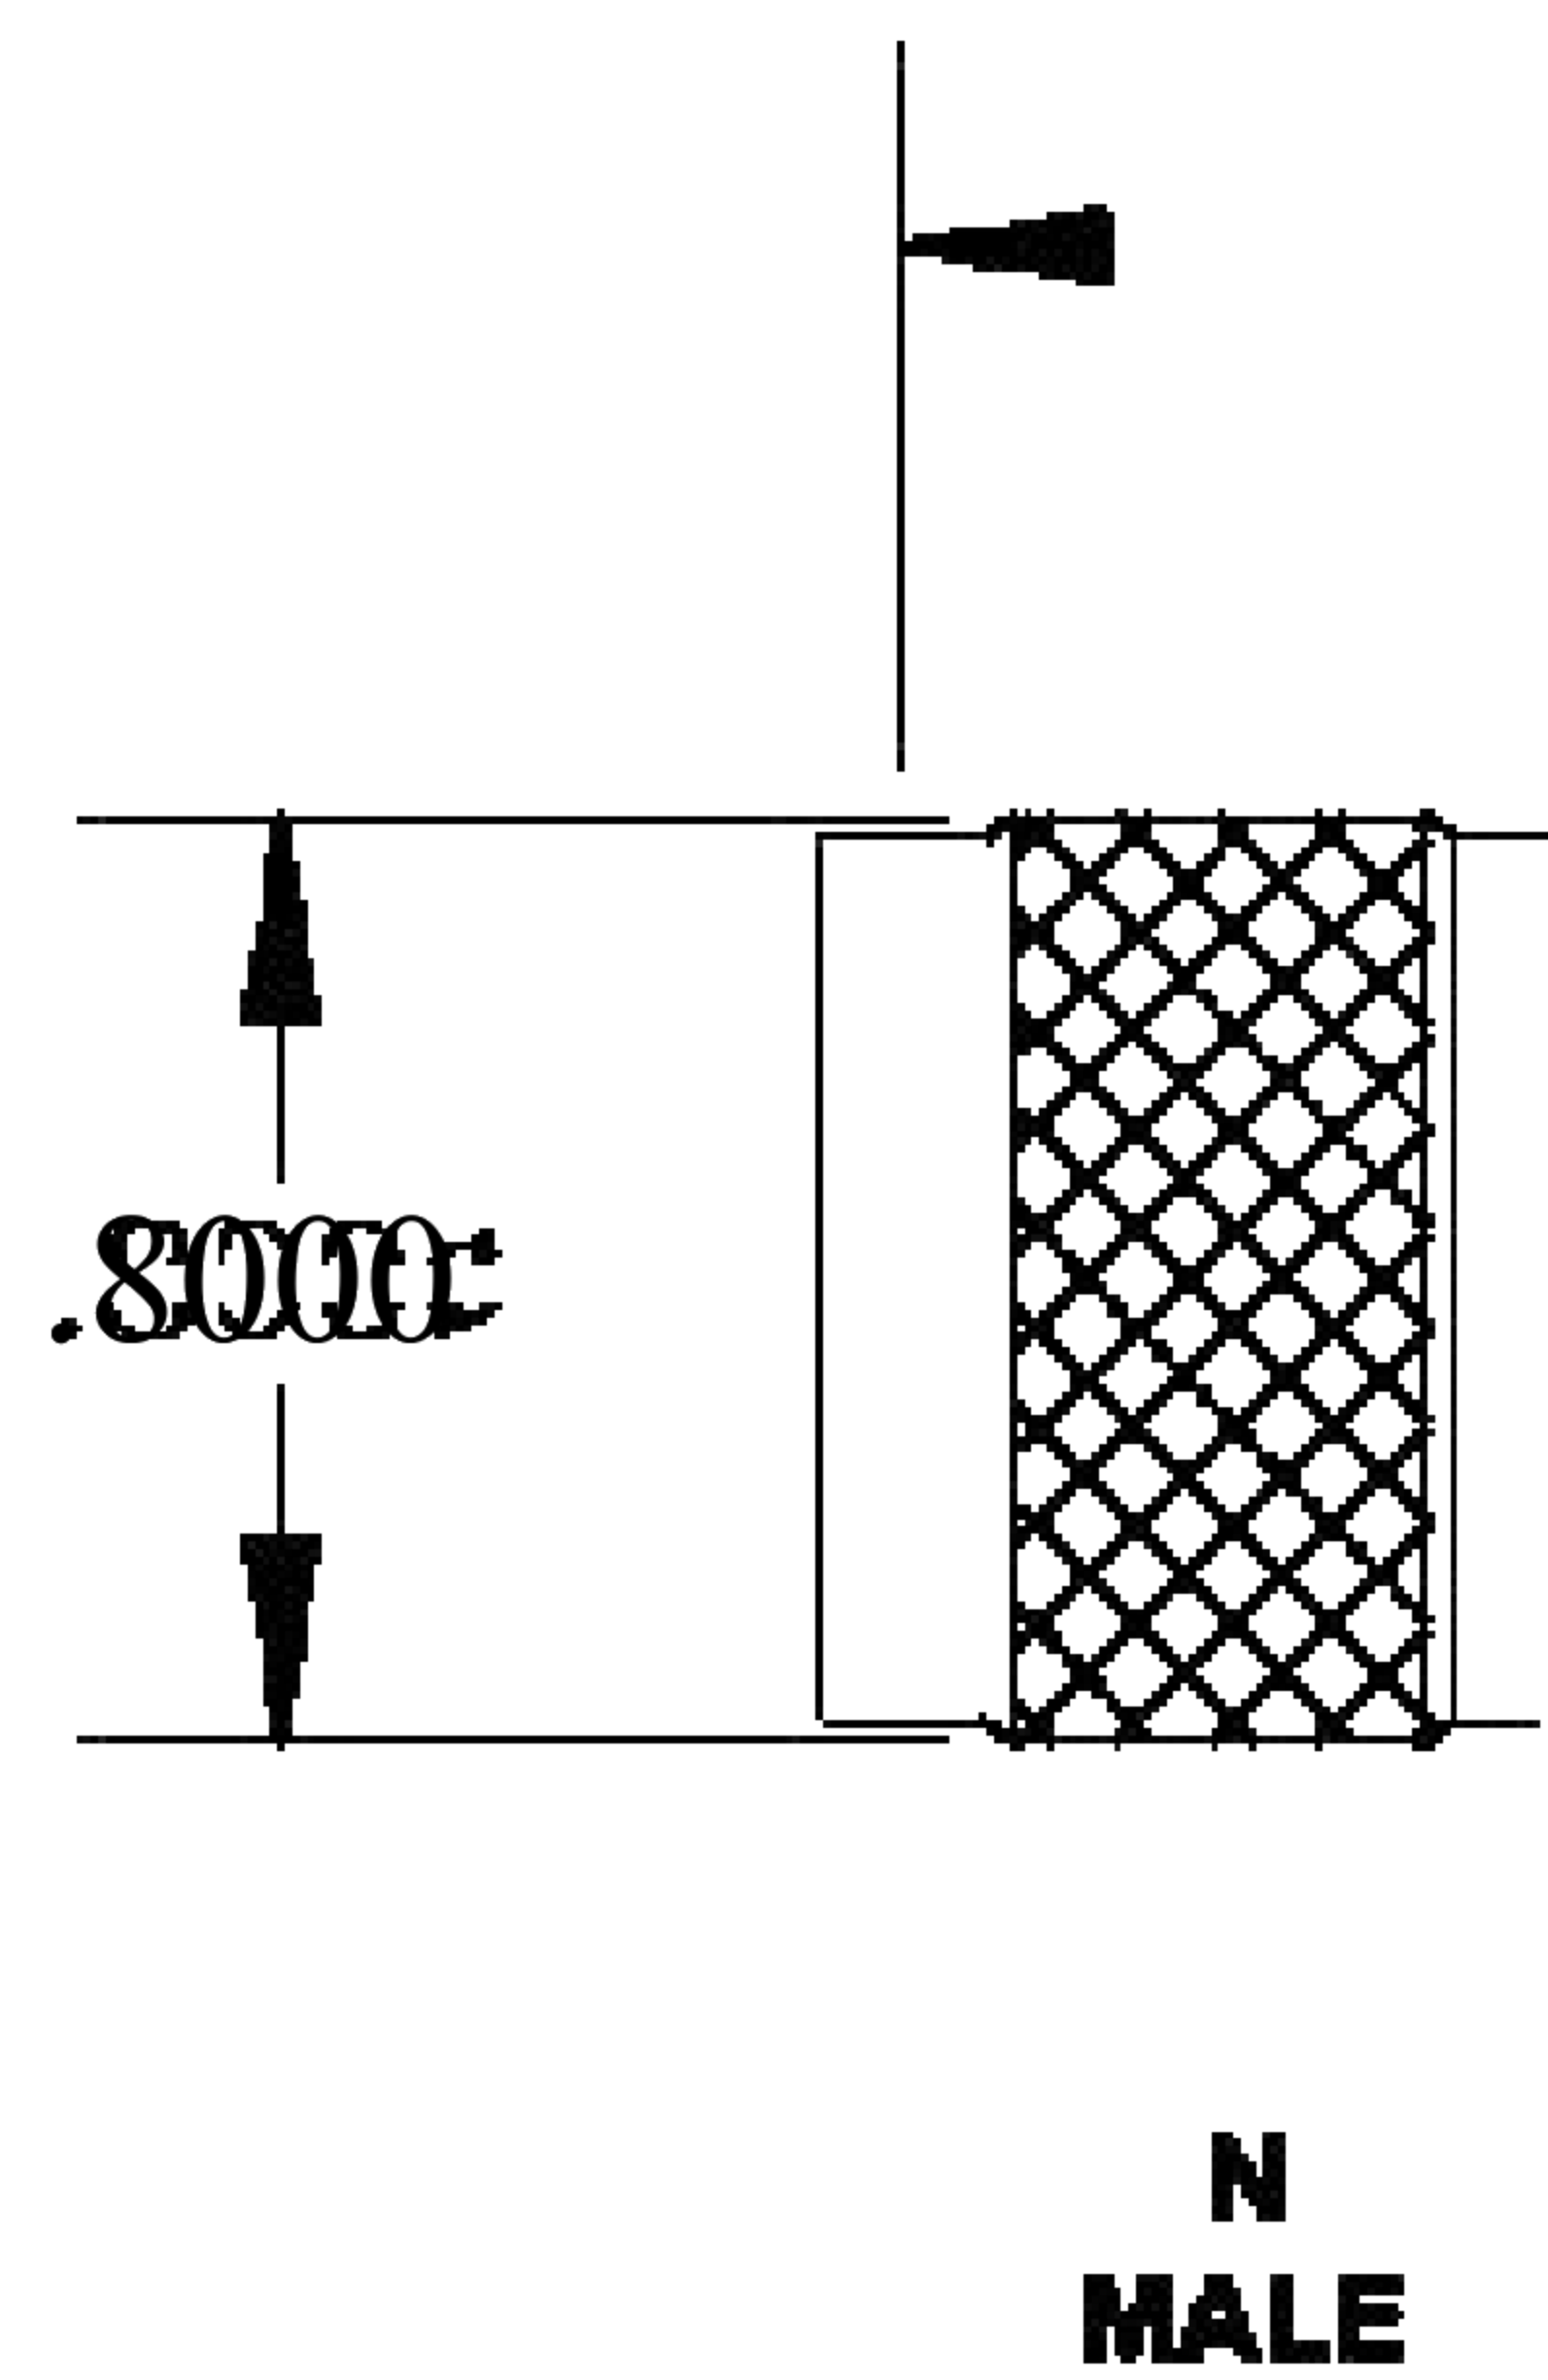

| COMPONENTS | IMPEDANCE |
|------------|-----------|
| N MALE     | 50 OHM    |
| N FEMALE   | 50 OHM    |
| RG188A/U   | 50 OHM    |

| Standard Lengths |                         |
|------------------|-------------------------|
| ■12              | 12"                     |
| -24              | 24"                     |
| -36              | 36"                     |
| ■48              | 48"                     |
| -60              | 60"                     |
| ■XXX             | Custom Length in inches |

D

LENGTH MEASURED FROM CONTACT TO CONTACT

8th Floor, Building 1, Yongfu Science and Technology Center Industrial Park, Nanzha District 5, Humen, 523900, Dongguan, Guangdong, China.

Website: [www.ebeestock.com](http://www.ebeestock.com)

Email: [sales@ebeestock.com](mailto:sales@ebeestock.com)

**COAXIAL & FIBER OPTICS**

|   |         |      |  |
|---|---------|------|--|
| DWG TITLE   | ET27304 | DES_ | n-male-to-n-female-cable-12-inch-length-using-rg188-coax-0027300 |
| SIZE A   FSCM NO. 53919   CAD FILE 073102   SCALE N/A |         | 127  |  |