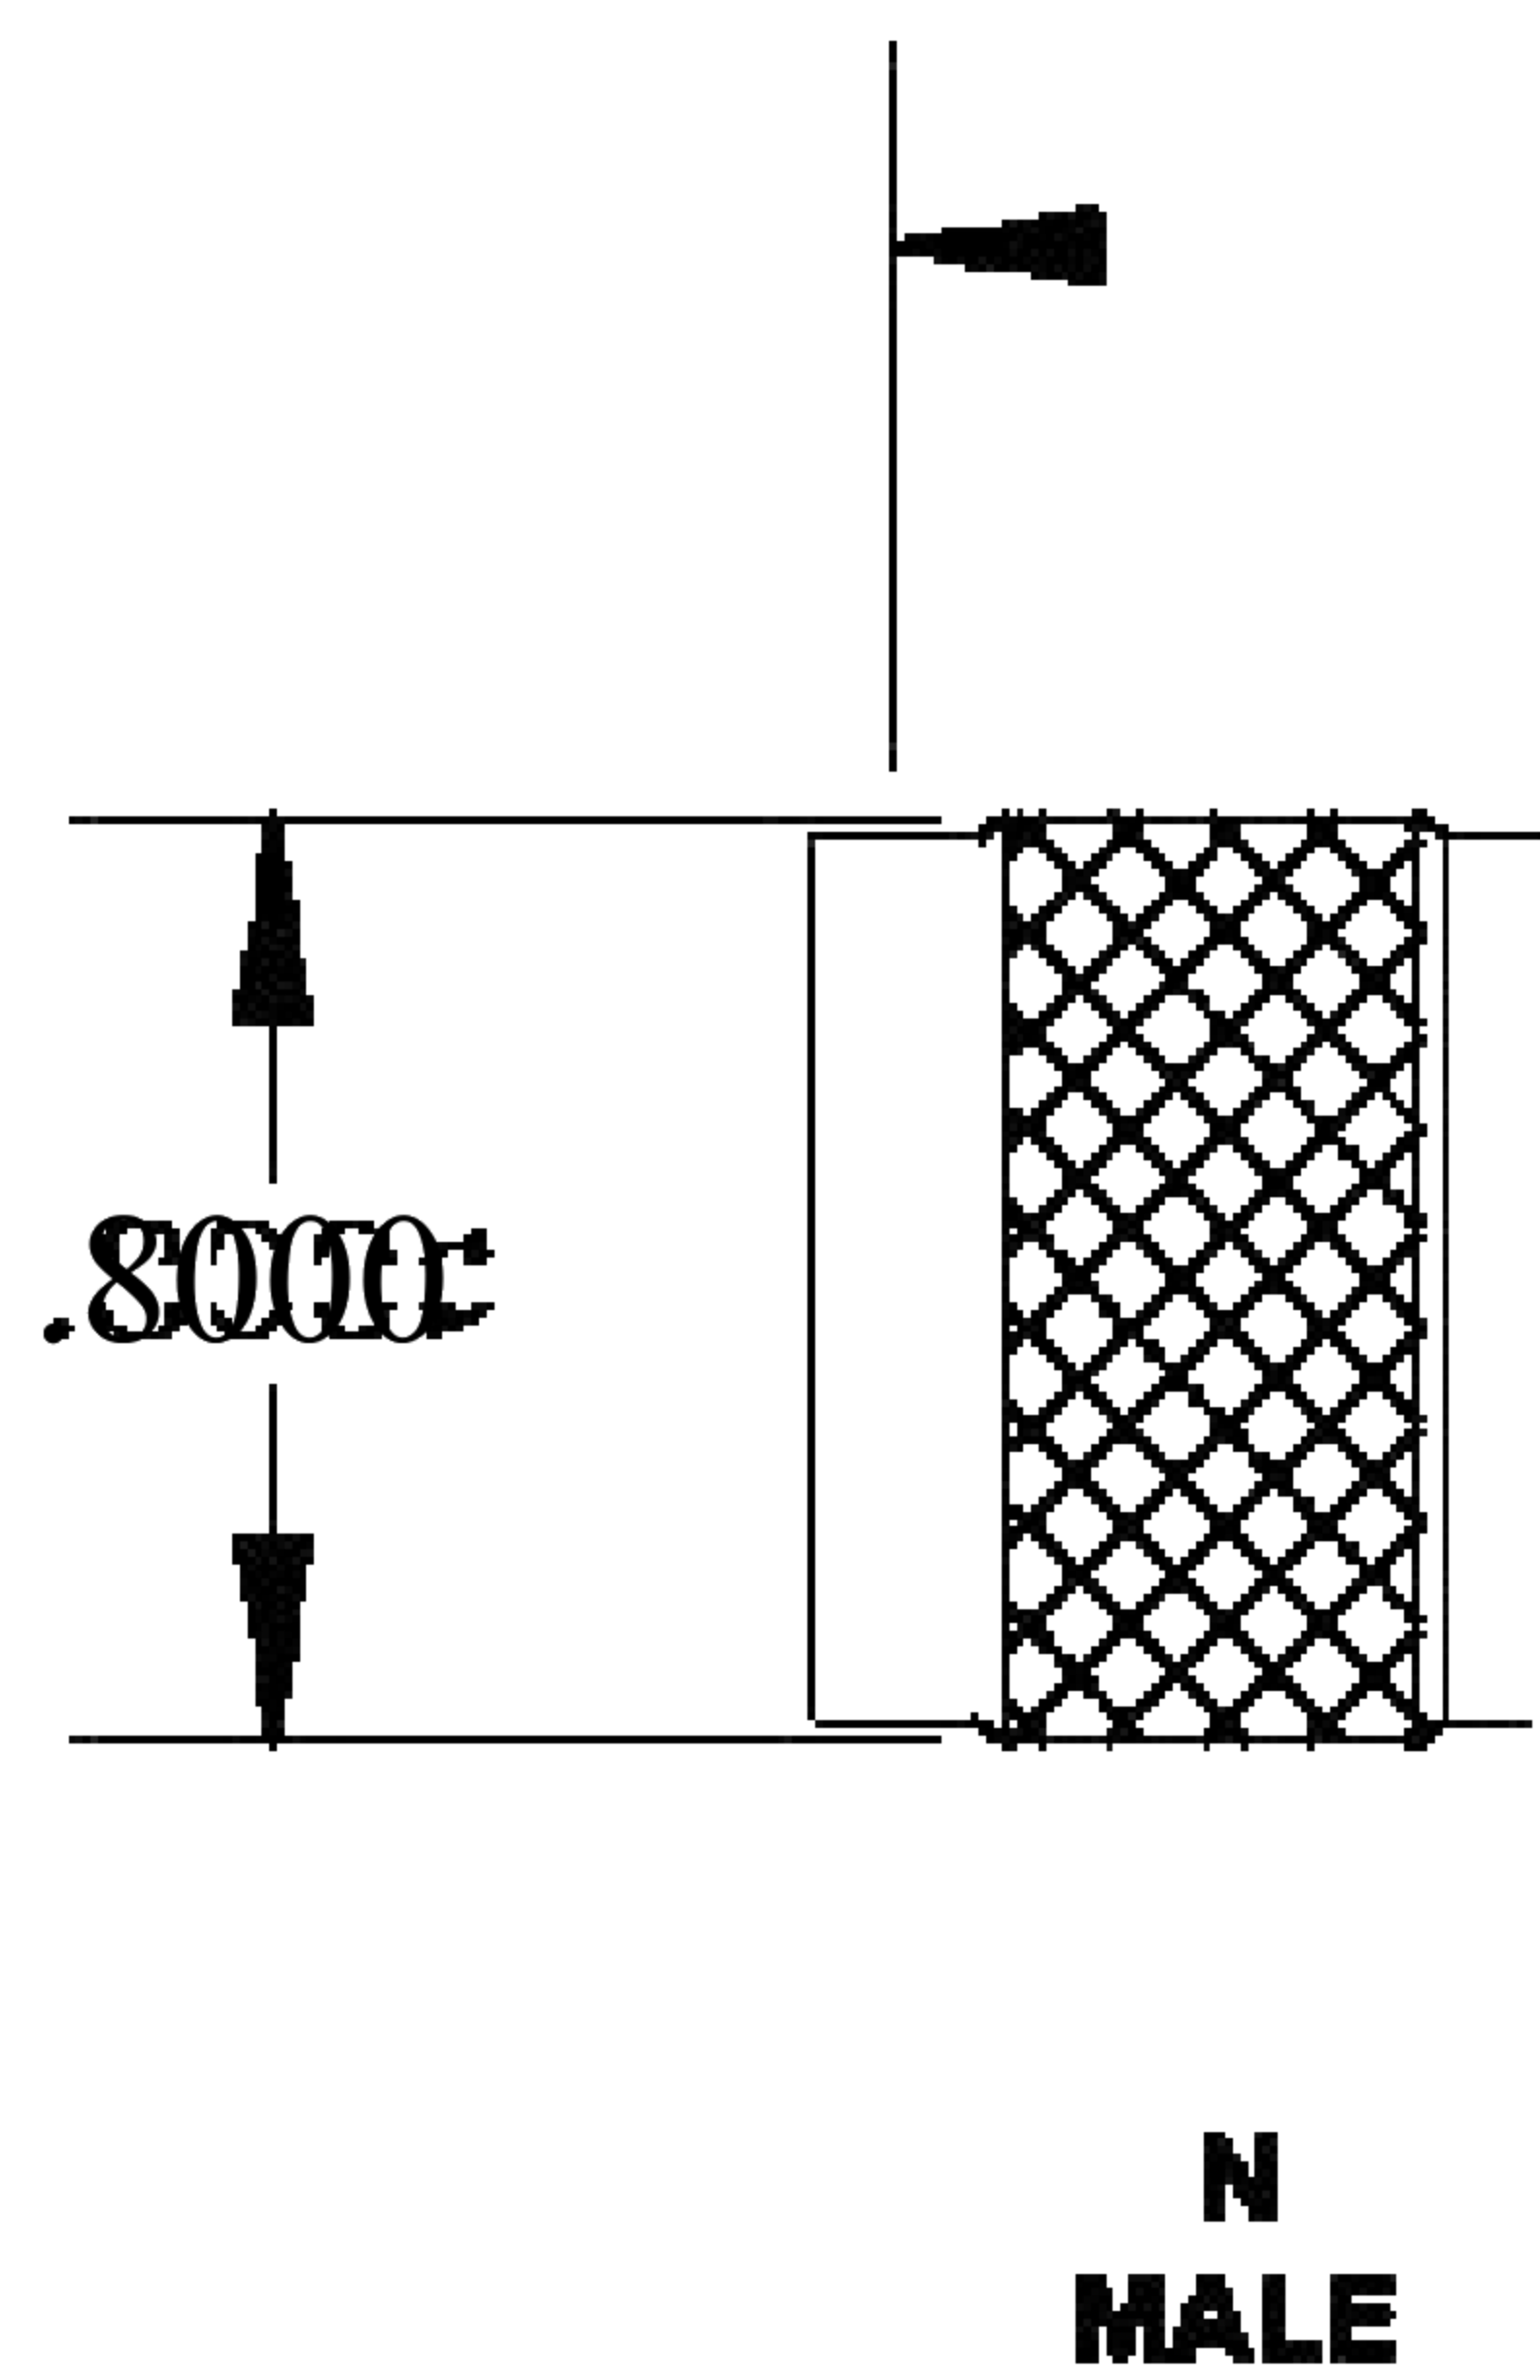

COMPONENTS	IMPEDANCE
N MALE	50 OHM
N FEMALE	50 OHM
RG188A/U	50 OHM

Standard Lengths	
■12	12"
-24	24"
-36	36"
■48	48"
-60	60"
■XXX	Custom Length in inches

D

LENGTH MEASURED FROM CONTACT TO CONTACT

8th Floor, Building 1, Yongfu Science and Technology Center Industrial Park, Nanzha District 5, Humen, 523900, Dongguan, Guangdong, China.

Website: [www.ebeestock.com](http://www.ebeestock.com)

Email: [sales@ebeestock.com](mailto:sales@ebeestock.com)

**COAXIAL & FIBER OPTICS**

DWG TITLE ET27305	DES_ n-male-to-n-female-cable-12-inch-length-using-rg188-coax-0027300
----------------------	--

SIZE A | **FSCM NO. 53919** | CAD FILE 073102 | SCALE N/A | 127

**NOTES:**

- UNLESS OTHERWISE SPECIFIED ALL DIMENSIONS ARE NOMINAL.
- ALL SPECIFICATIONS ARE SUBJECT TO CHANGE WITHOUT NOTICE AT ANY TIME.