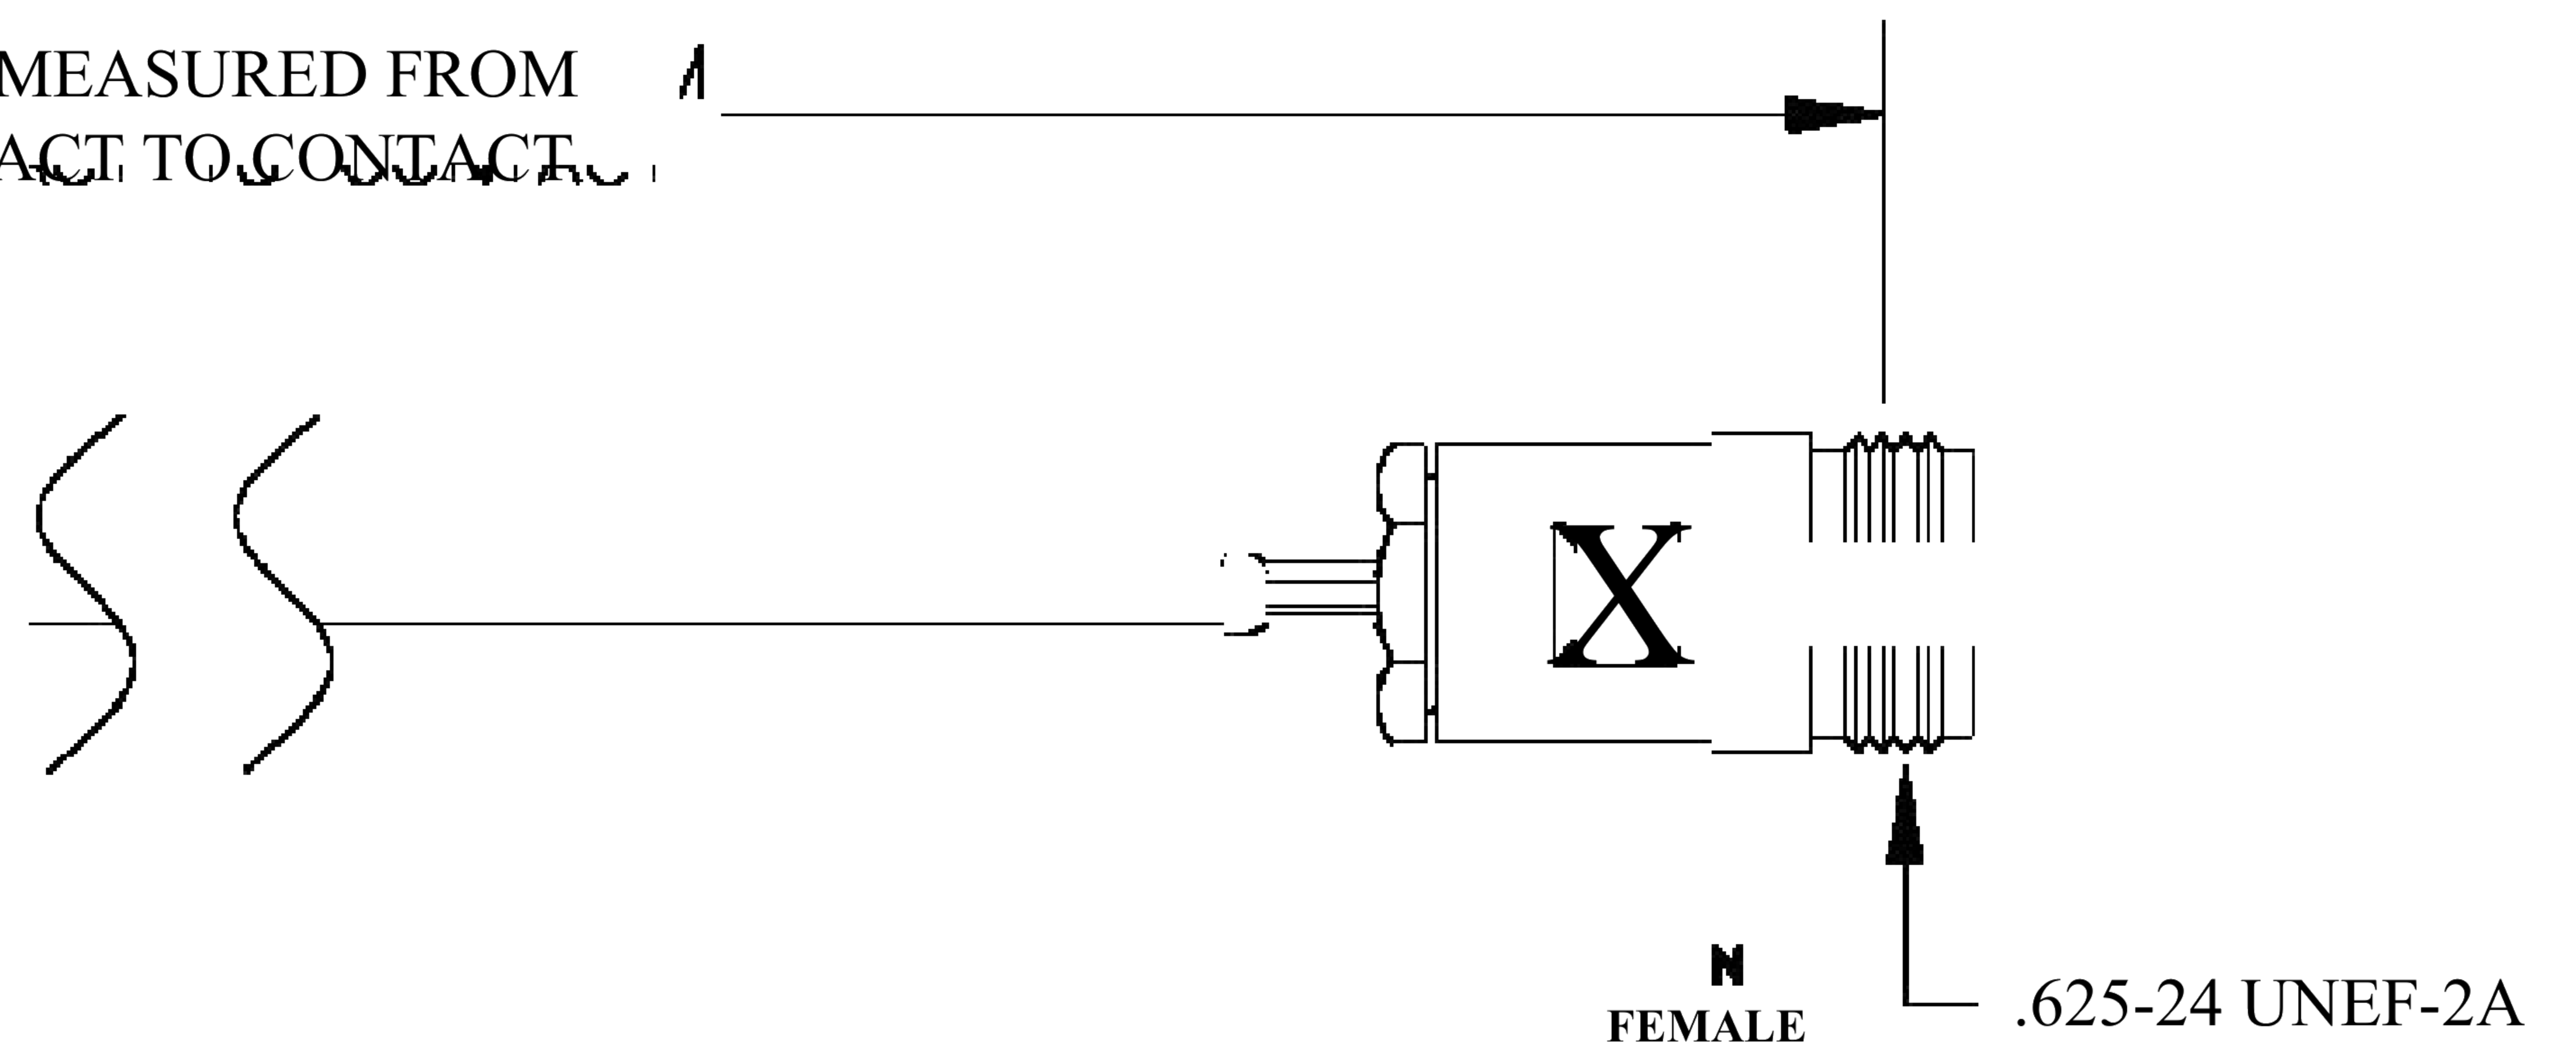

COMPONENTS	IMPEDANCE
N MALE	50 OHM
N FEMALE	50 OHM
RG188A/U	50 OHM

Standard Lengths	
■12	12"
-24	24"
-36	36"
■48	48"
-60	60"
■XXX	Custom Length in inches

D

LENGTH MEASURED FROM CONTACT TO CONTACT

8th Floor, Building 1, Yongfu Science and Technology Center Industrial Park, Nanzha District 5, Humen, 523900, Dongguan, Guangdong, China.

Website: [www.ebeestock.com](http://www.ebeestock.com)

Email: [sales@ebeestock.com](mailto:sales@ebeestock.com)

**COAXIAL & FIBER OPTICS**

DWG TITLE ET27305	DES_ n-male-to-n-female-cable-12-inch-length-using-rg188-coax-0027300
----------------------	--

SIZE A | **FSCM NO. 53919** | CAD FILE 073102 | SCALE N/A | 127

**NOTES:**

- UNLESS OTHERWISE SPECIFIED ALL DIMENSIONS ARE NOMINAL.
- ALL SPECIFICATIONS ARE SUBJECT TO CHANGE WITHOUT NOTICE AT ANY TIME.